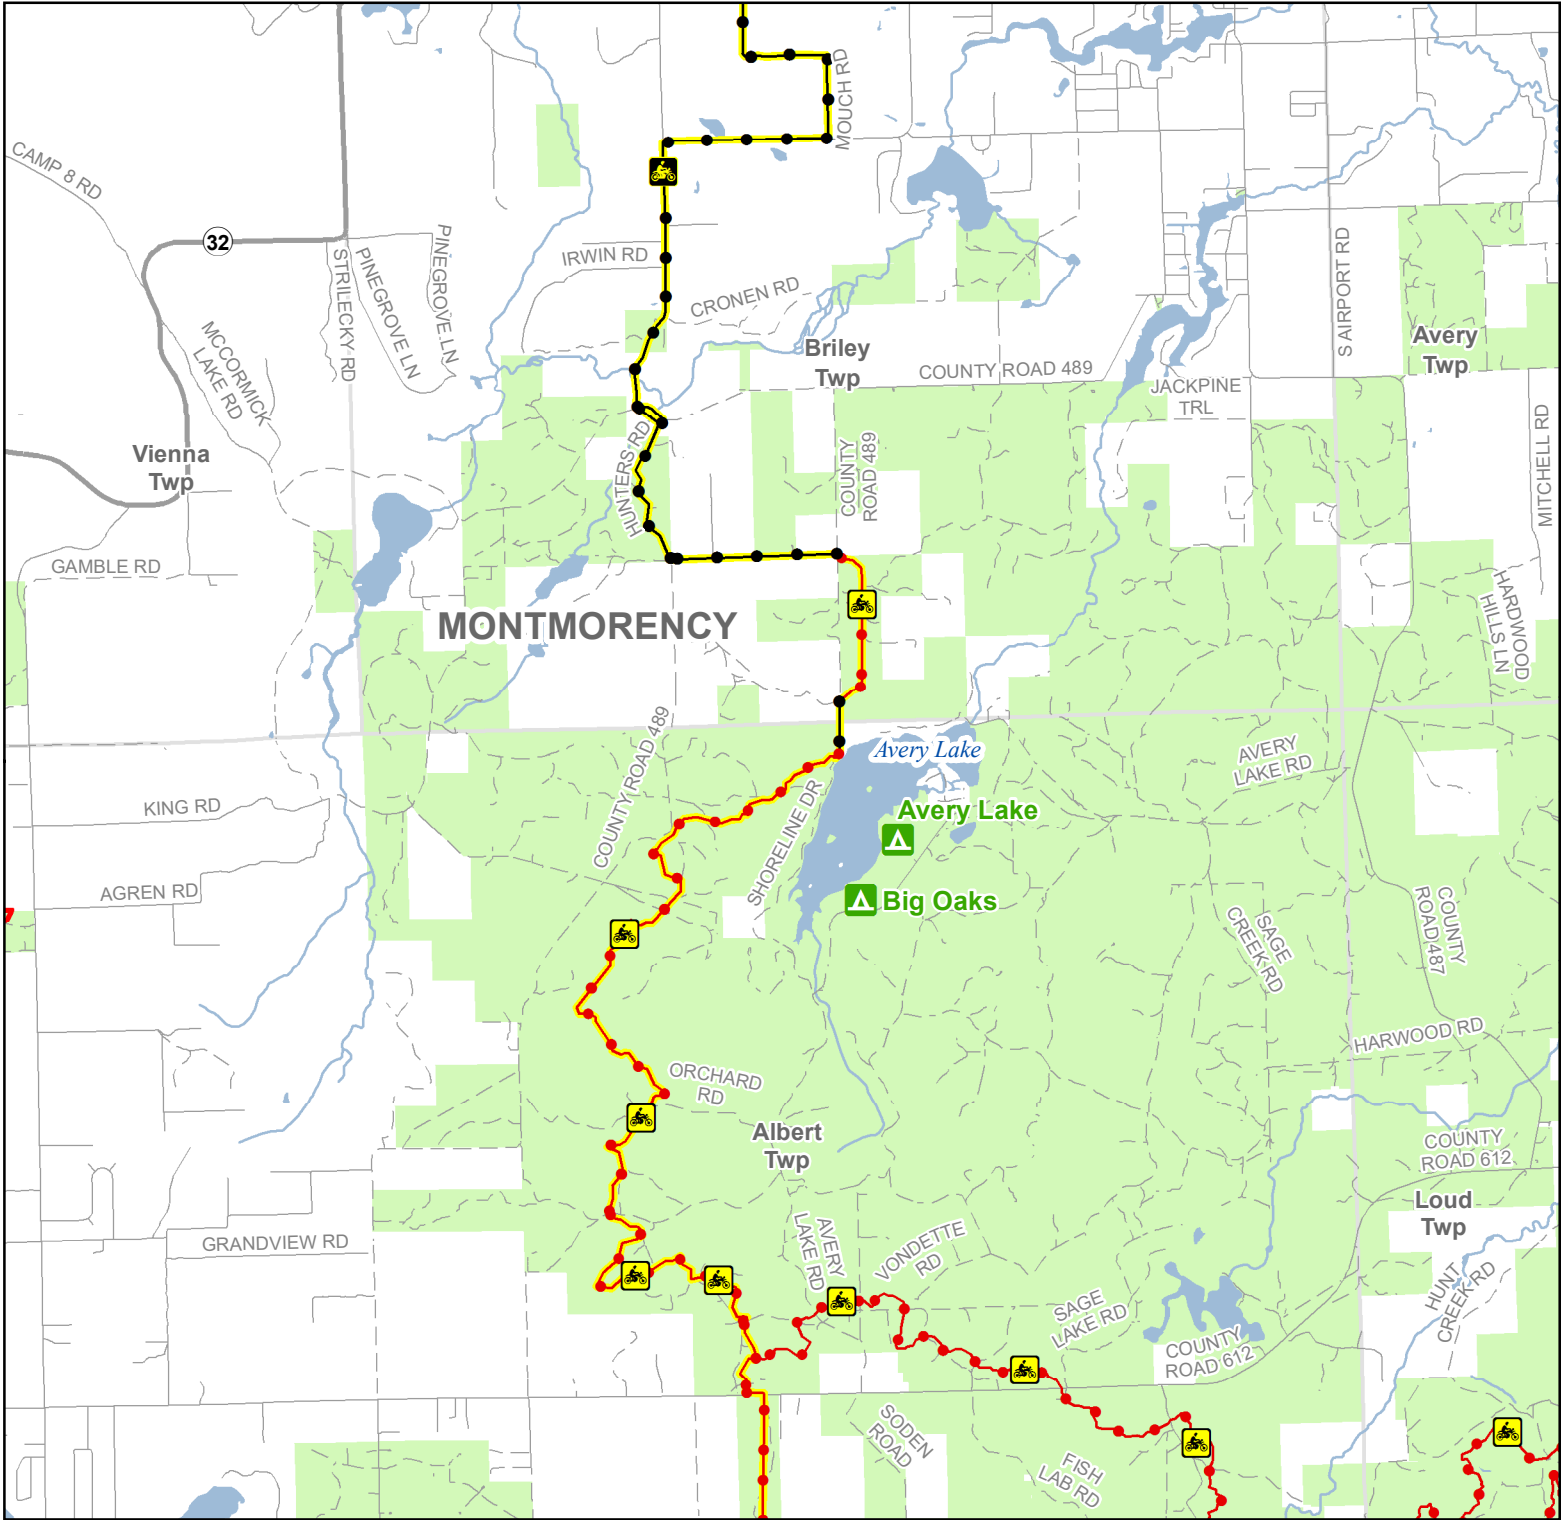

Atlanta to Hunt Creek Motorcycle MCCCT South

Montmorency County, Michigan

ADVISORY: Trails and Routes have two-way traffic.
 DISCLAIMER: Trails shown on this map are an approximate representation of the trail system at the time of publication and may not reflect current ground conditions. STAY ON SIGNED TRAILS ONLY!

- State Forest Campground
- Motorcycle Trails (SOS License)
- Motorcycle Trails (DNR License)
- ORV Trail – ORVs 50 inches in width or less including off-road motorcycles. ORV license and trail permit required.
- Michigan Cross Country Cycle Trail (MCCCT)
- Highway
- Paved Road
- Gravel or Dirt Road
- Lake and River
- State Forest Land
- Township
- County
- Motorcycle Trail - Secretary of State license required.
- Motorcycle Trail – Motorcycles Only. ORV license and trail permit required.