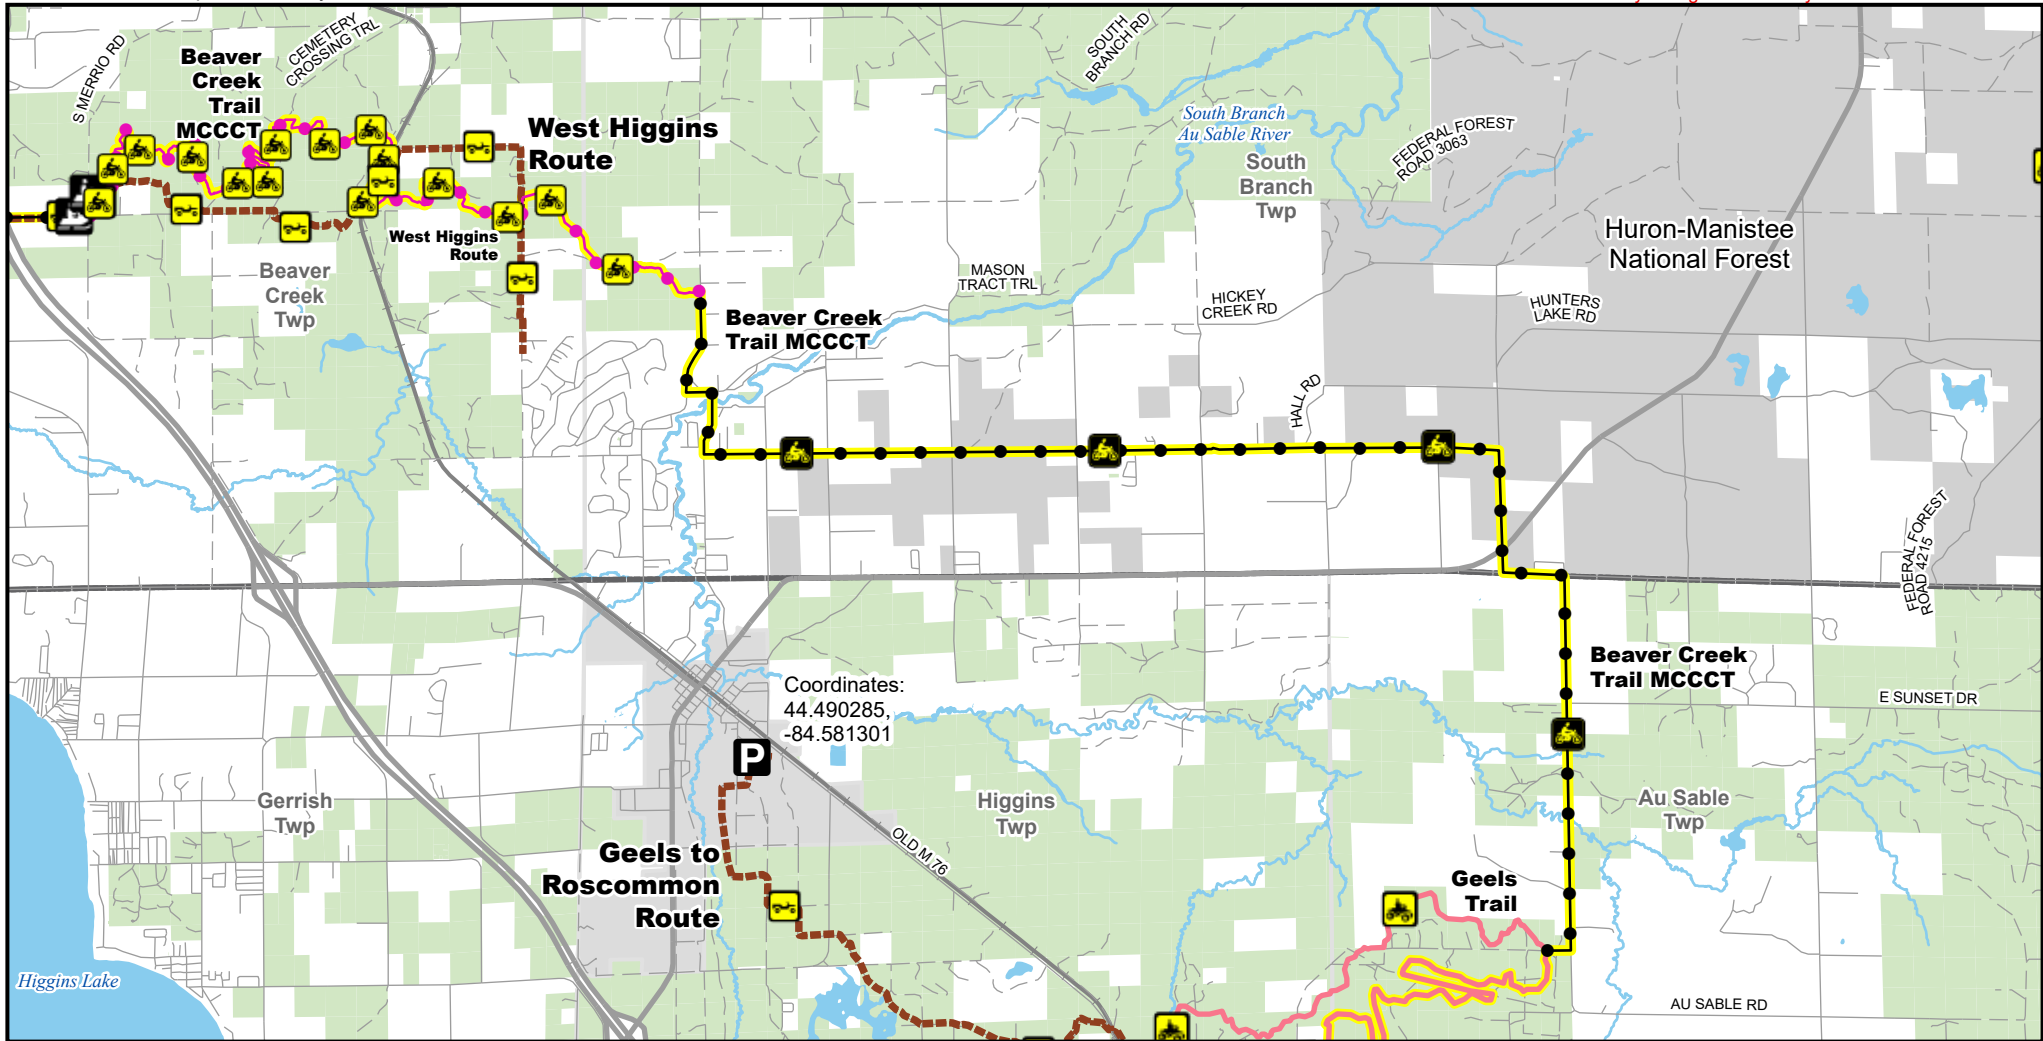

Beaver Creek Trail MCCCT East

Crawford and Roscommon Counties, Michigan

Description: Motorcycle trail 30 miles.

Advisory: Trails and Routes have two-way traffic.
 Disclaimer: Trails shown on this map are an approximate representation of the trail system at the time of publication and may not reflect current ground conditions.
 Stay on signed trails only!

- Parking lot
- Motorcycle
- Motorcycle (DNR License)
- Motorcycle (SOS License)
- ORV Route

- ORV Trail
- Snowmobile
- ORV route – ORVs of all sizes including off-road motorcycles. ORV license and trail permit required unless licensed by the Secretary of State.
- ORV Trail – ORVs 50 inches in width or less including off-road motorcycles. ORV license and trail permit required.
- Motorcycle trail - Secretary of State license required.

- Motorcycle trail – Motorcycles only. ORV license and trail permit required.
- Michigan Cross Country Cycle Trail (MCCCT)
- Highway
- Paved road
- Gravel or dirt road
- Lakes and rivers
- State forest land
- National forest land
- Township
- County boundary