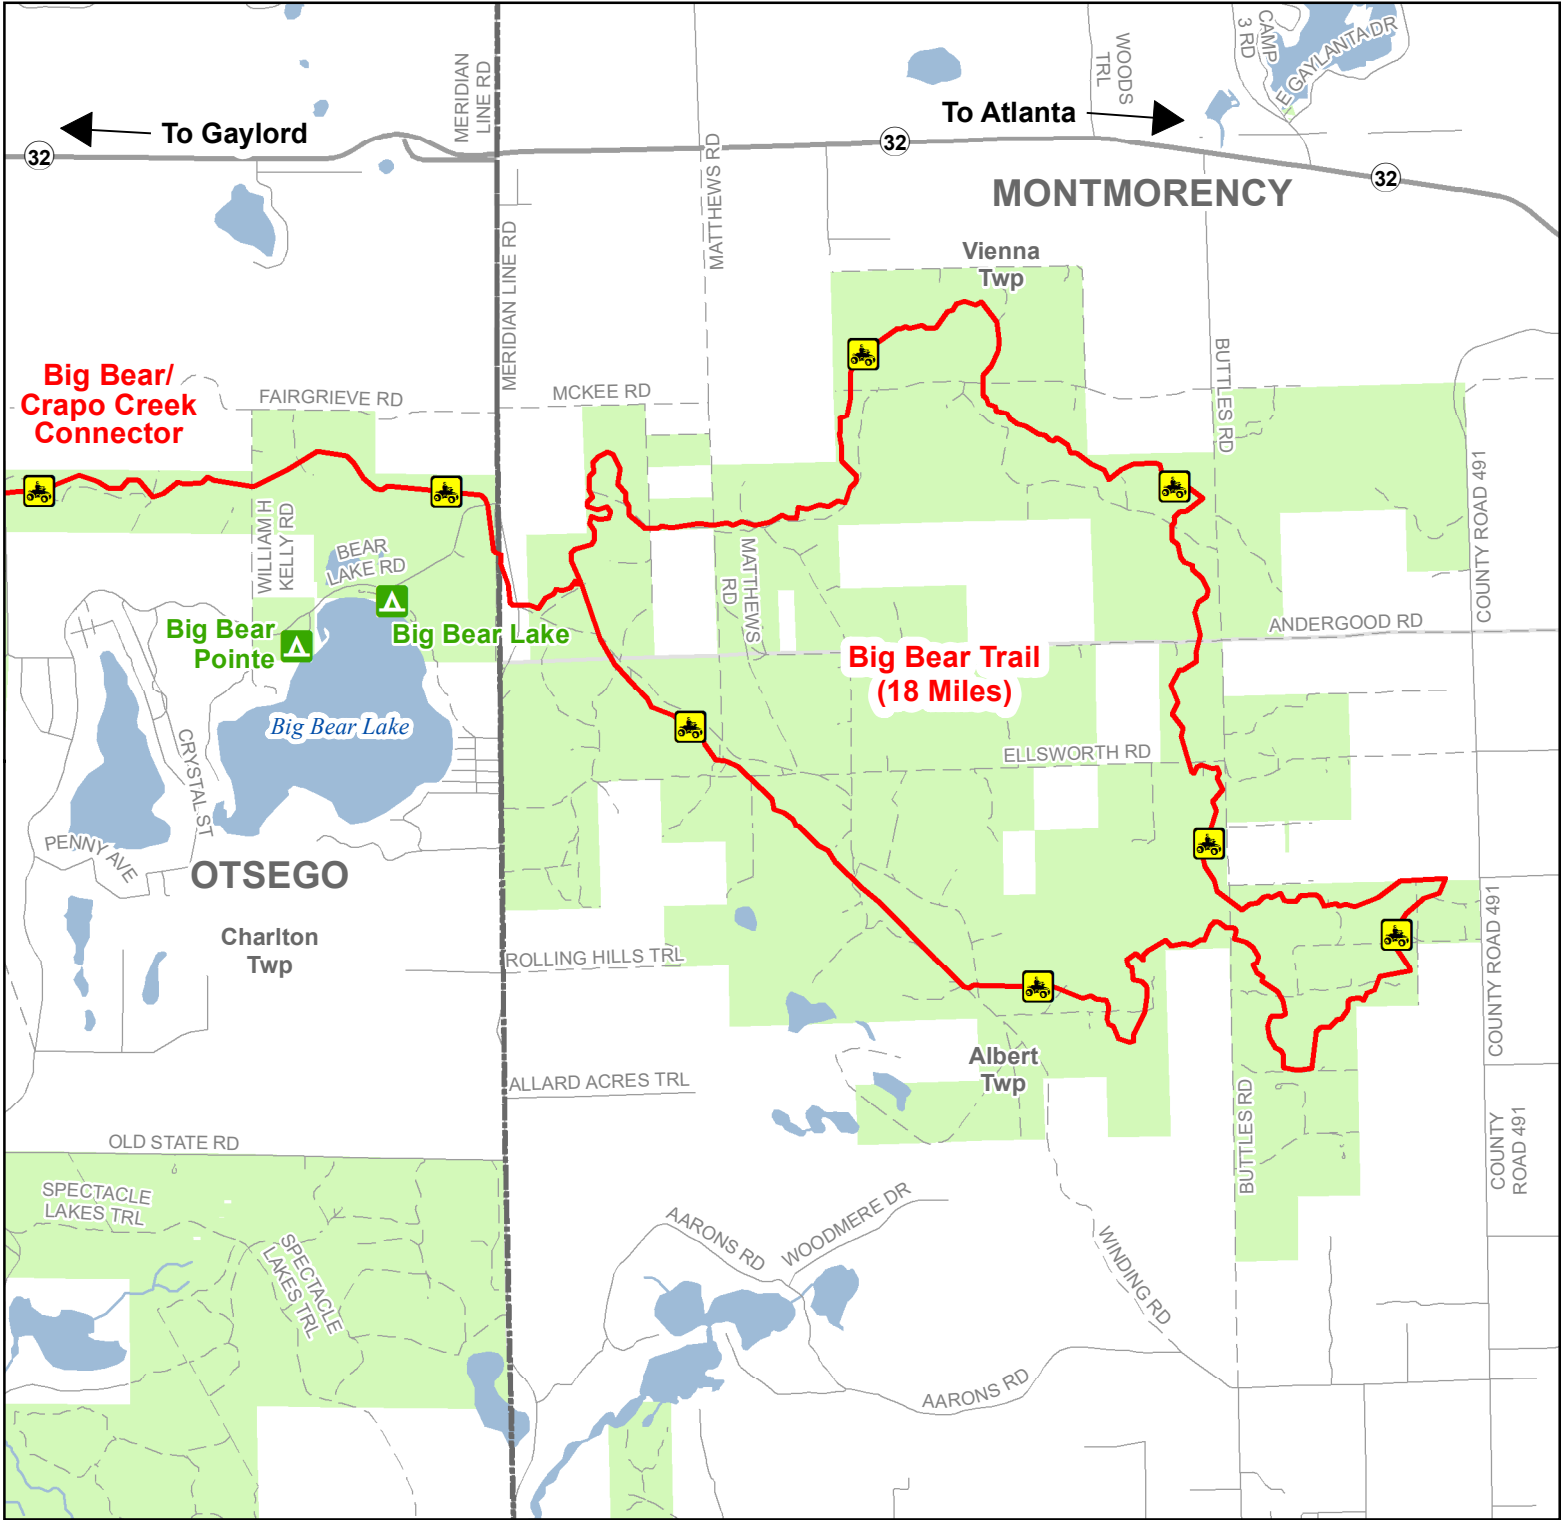

Big Bear Trail

Montmorency County, Michigan

ADVISORY: Trails and Routes have two-way traffic.
 DISCLAIMER: Trails shown on this map are an approximate representation of the trail system at the time of publication and may not reflect current ground conditions.
STAY ON SIGNED TRAILS ONLY!

- State Forest Campground
 - Lake and River
 - ORV Trails
 - State Forest Land
 - Township
 - County
- ORV Trail – ORVs 50 inches in width or less including off-road motorcycles. ORV license and trail permit required.
- Highway
 - Paved Road
 - Gravel or Dirt Road

Updated: 8/13/2020

N

Michigan.gov/ORVInfo