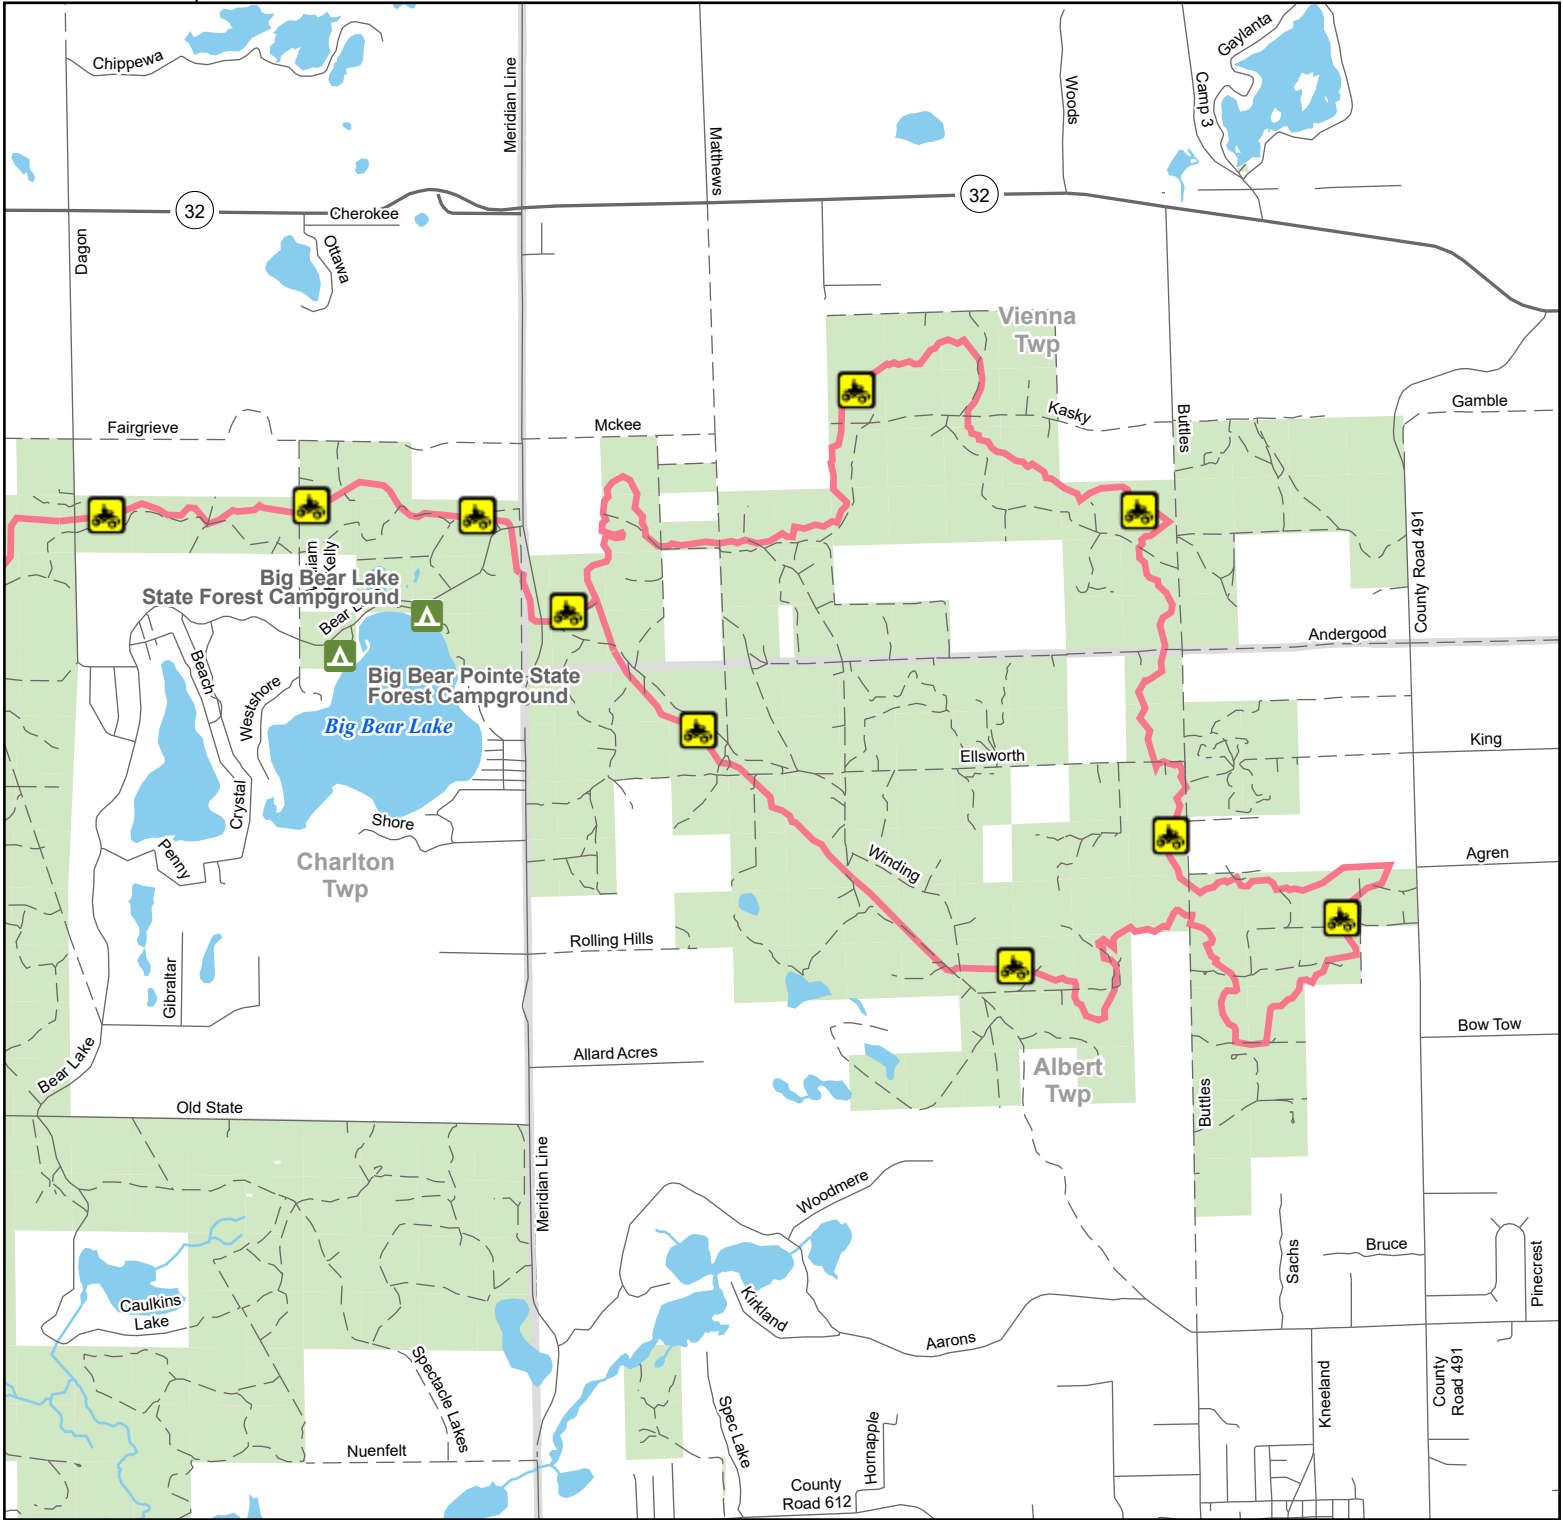

Big Bear Trail

Montmorency County, Michigan

Advisory: Trails and routes have two-way traffic.
 Disclaimer: Trails shown on this map are an approximate representation of the trail system at the time of publication and may not reflect current ground conditions. Stay on signed trails only!

Description:

- State Forest Campground
- ORV Trail
- ORV Trail – ORVs 50 inches in width or less including off-road motorcycles. ORV license and trail permit required.
- Highway
- Paved road
- Gravel or dirt road
- Lake and River
- State Forest Land
- Township

Updated: 03/19/2024