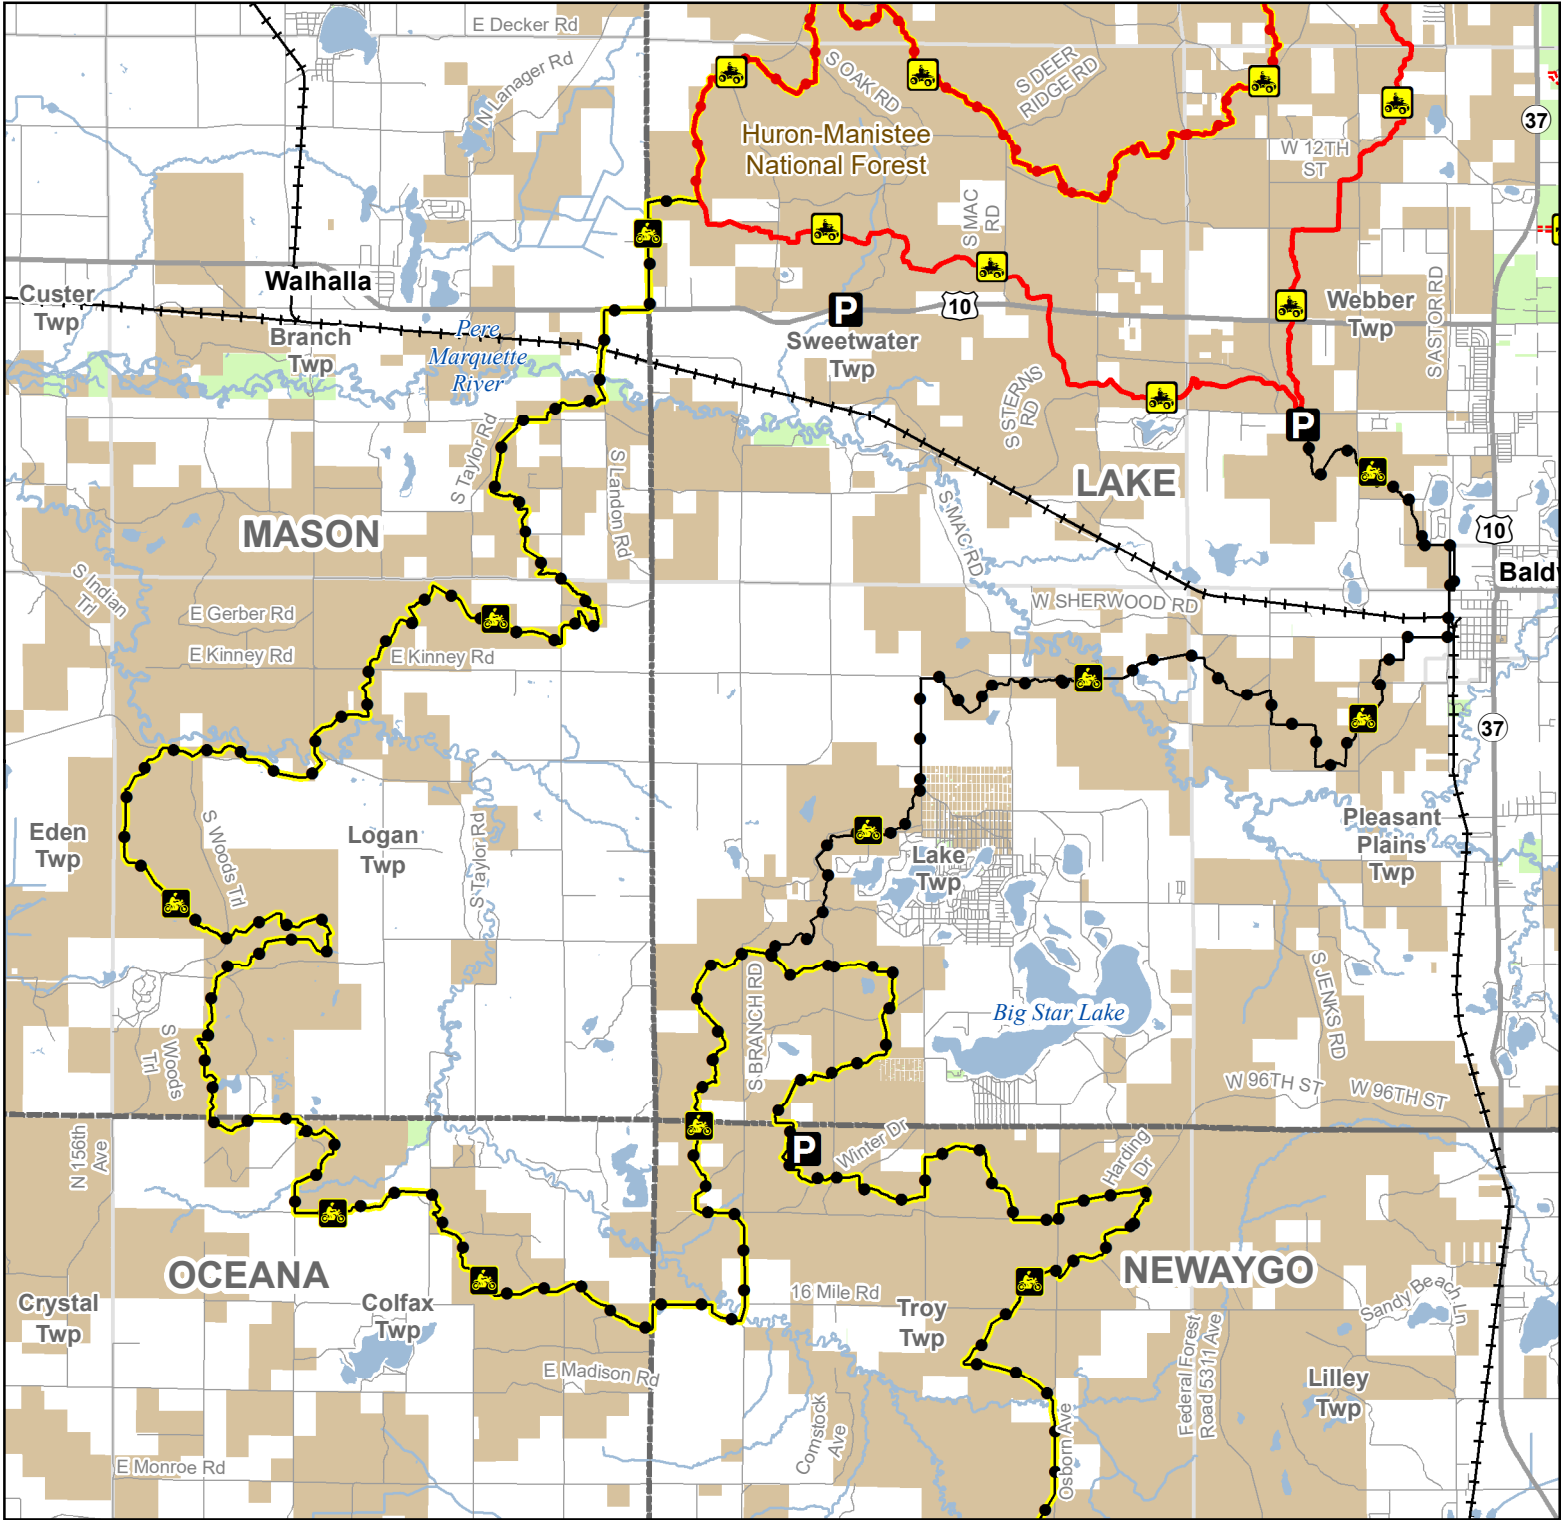

Big O Motorcycle MCCCT

Lake, Newaygo, Mason, & Oceana Counties, Michigan

ADVISORY: Trails and Routes have two-way traffic.
DISCLAIMER: Trails shown on this map are an approximate representation of the trail system at the time of publication and may not reflect current ground conditions. STAY ON SIGNED TRAILS ONLY!

P Parking Lot

Motorcycle Trails (SOS License)

ORV Trails

ORV Routes

ORV Route – ORVs of all sizes including off-road motorcycles. ORV license and trail permit required unless licensed by the Secretary of State.

Michigan Cross Country Cycle Trail (MCCCT)

Highway

Paved Road

Gravel or Dirt Road

Railroad

Lake and River

State Forest Land

Federal Land

Township

County

Michigan.gov/ORVInfo