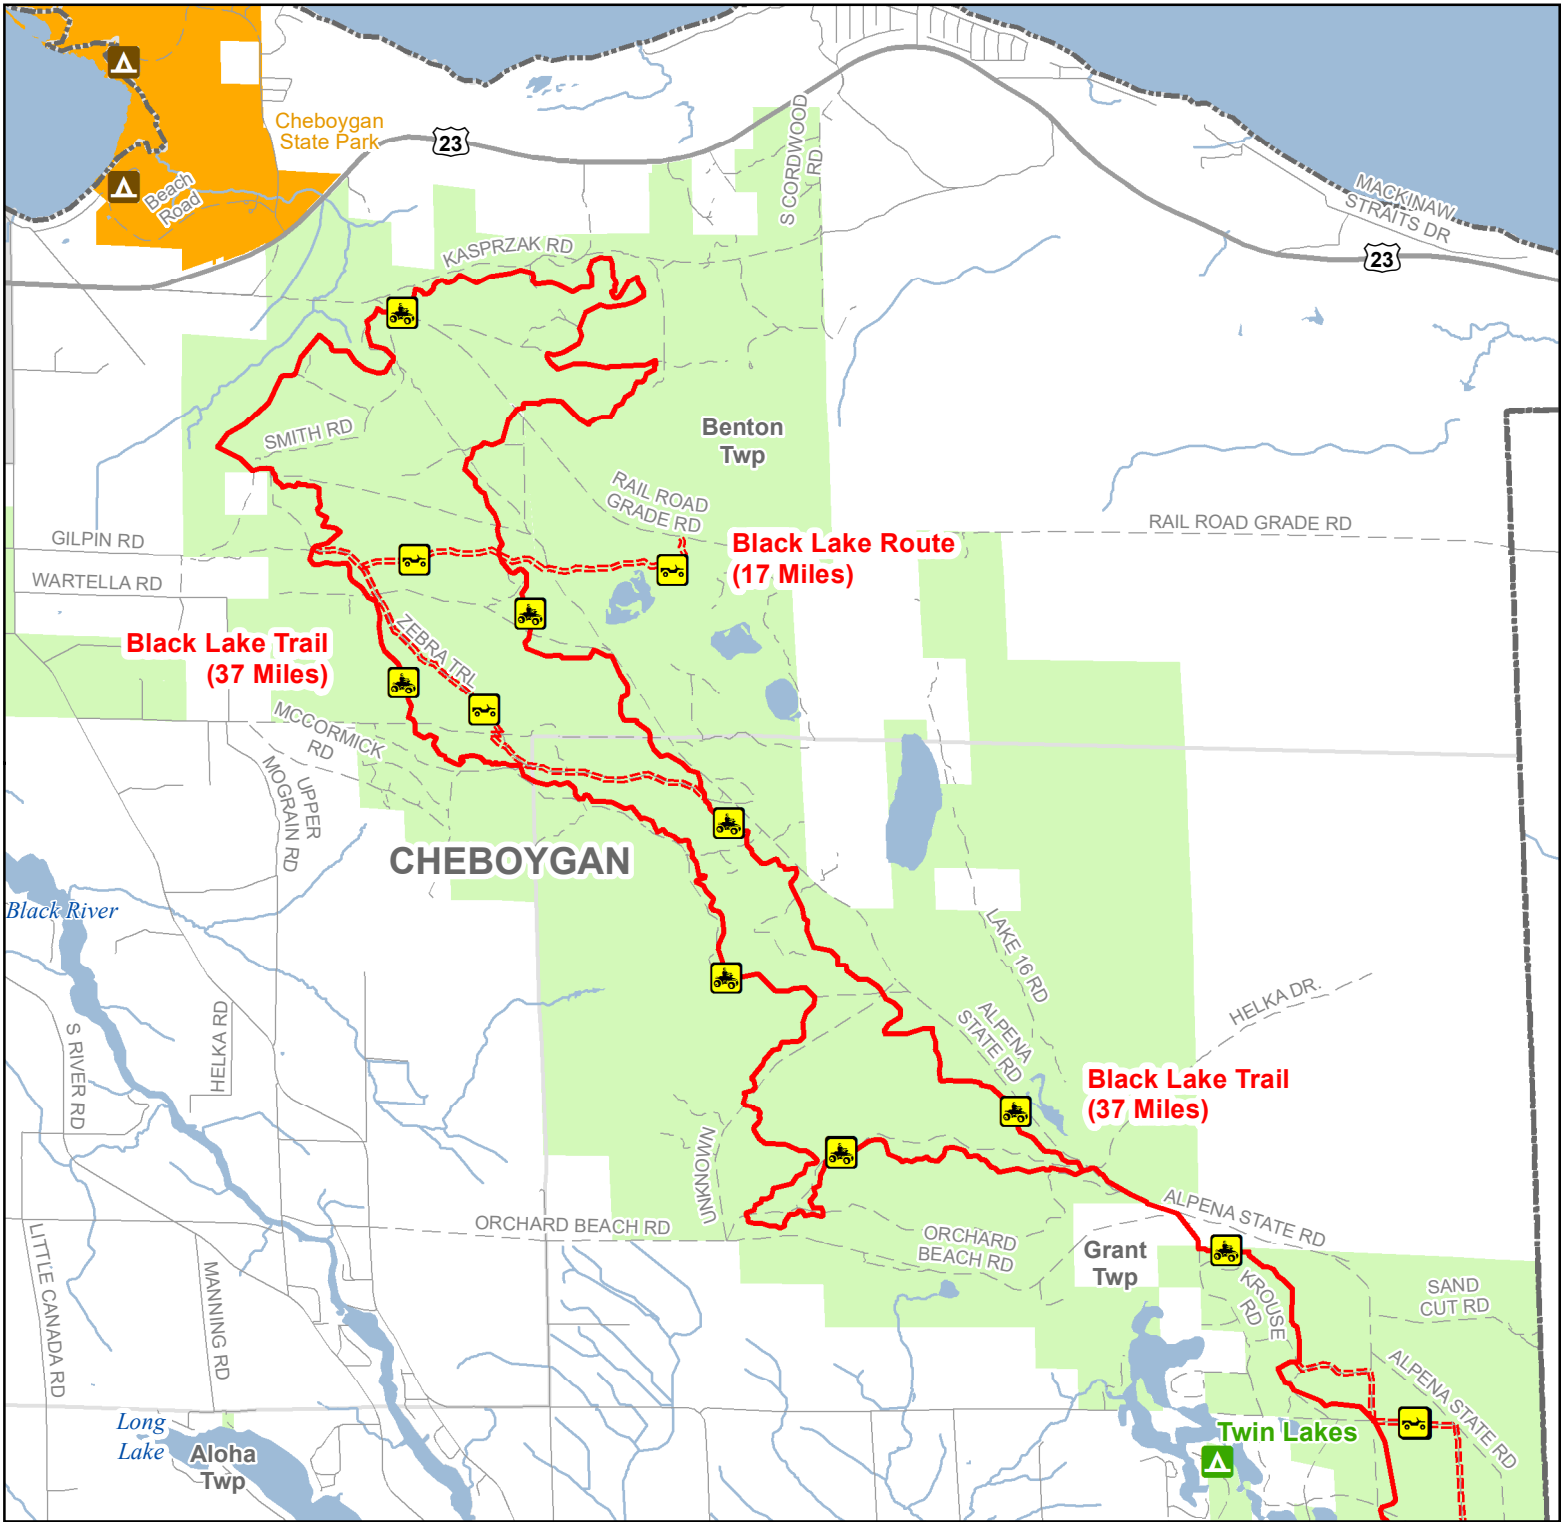

Black Lake Trail & Route North

Cheboygan County, Michigan

ADVISORY: Trails and Routes have two-way traffic.
 DISCLAIMER: Trails shown on this map are an approximate representation of the trail system at the time of publication and may not reflect current ground conditions.
STAY ON SIGNED TRAILS ONLY!

- State Forest Campground
- State Park Campground
- ORV Trails
- ORV Routes

ORV Route – ORVs of all sizes including off-road motorcycles. ORV license and trail permit required unless licensed by the Secretary of State.

ORV Trail – ORVs 50 inches in width or less including off-road motorcycles. ORV license and trail permit required.

Highway

- Paved Road
- Gravel or Dirt Road
- Lake and River
- State Park Boundary
- State Forest Land
- City or Village
- Township
- County