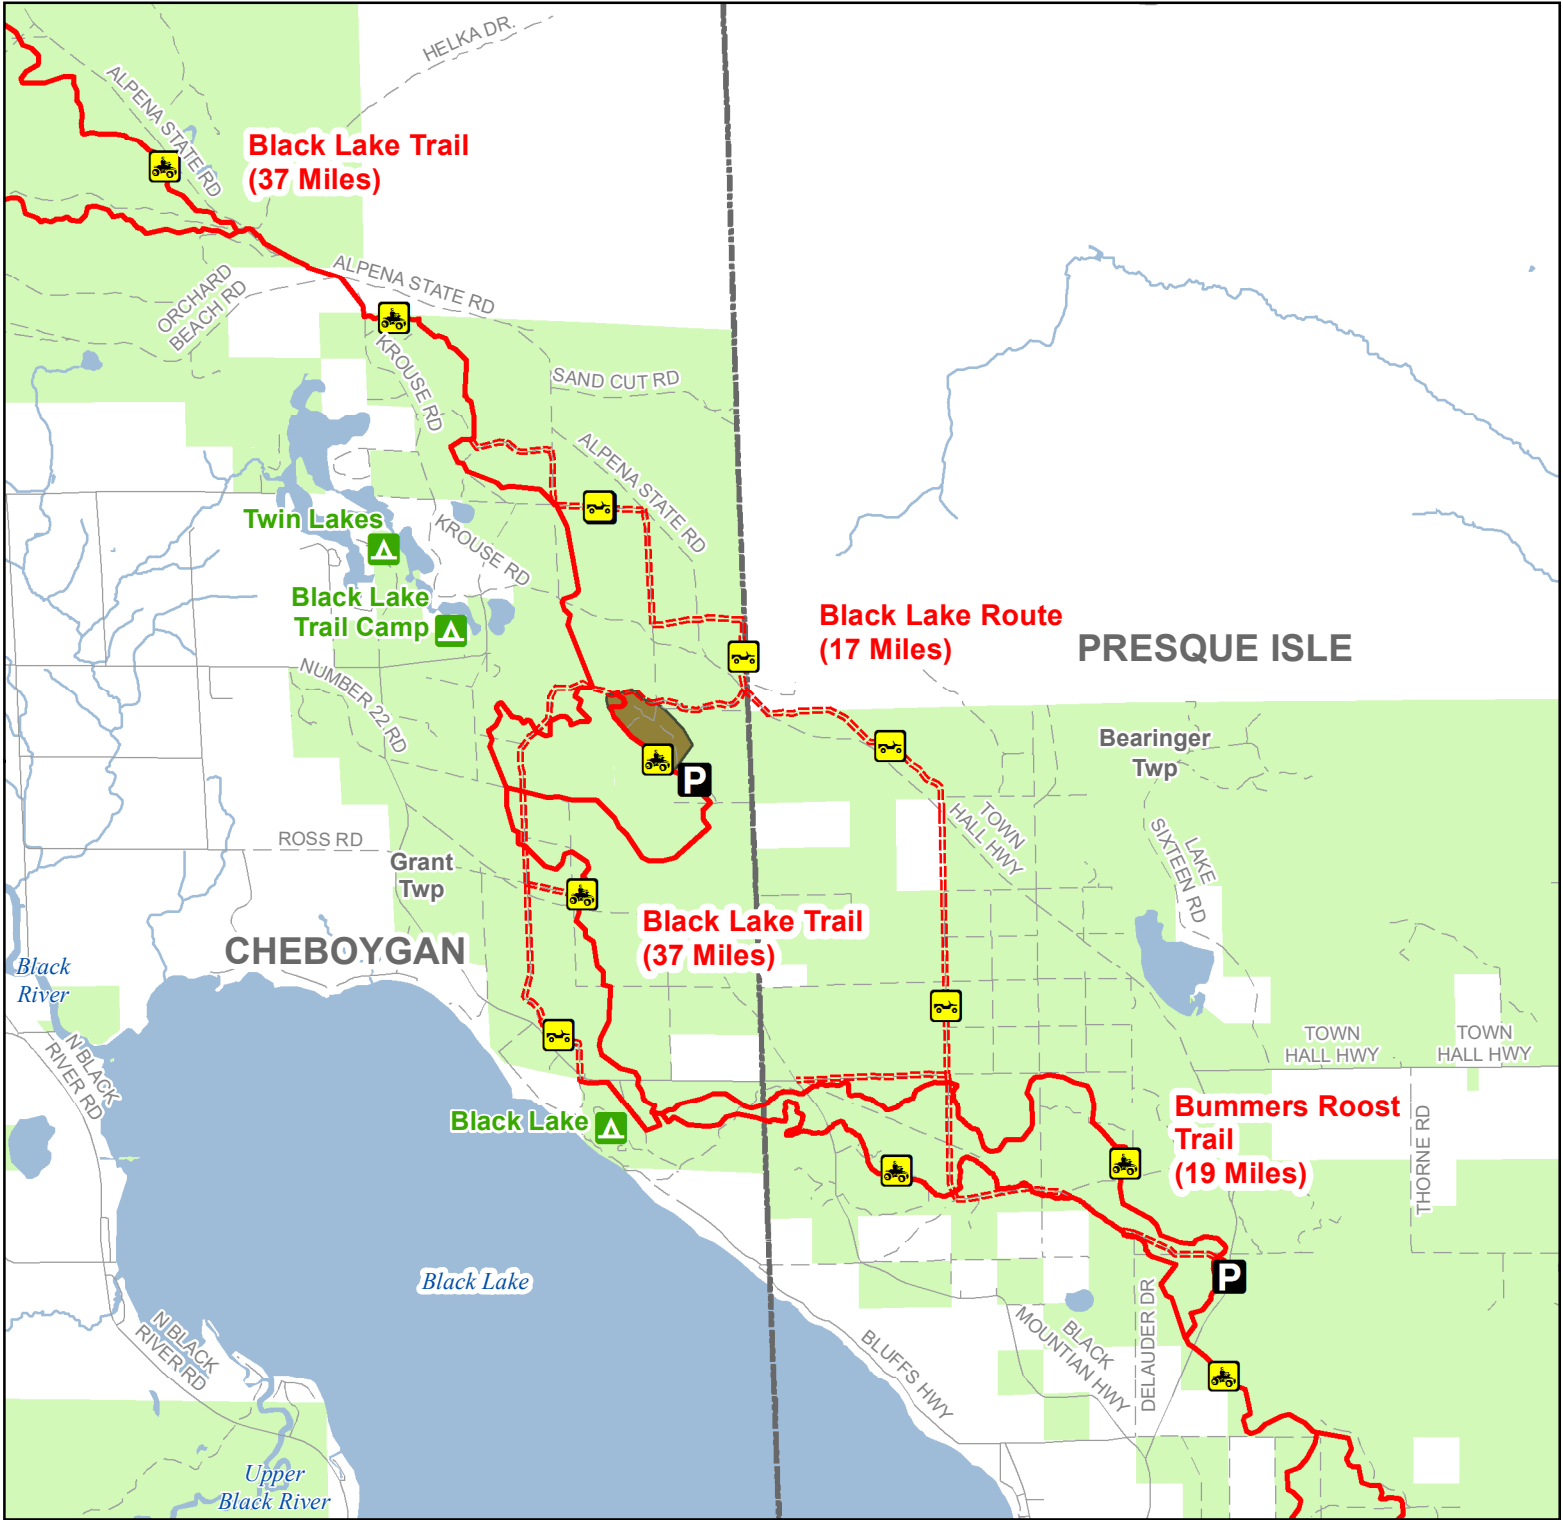

# Black Lake Trail & Route South

Cheboygan & Presque Isle Counties, Michigan

ADVISORY: Trails and Routes have two-way traffic.  
 DISCLAIMER: Trails shown on this map are an approximate representation of the trail system at the time of publication and may not reflect current ground conditions. STAY ON SIGNED TRAILS ONLY!

- State Forest Campground
- Parking Lot
- ORV Trails
- ORV Routes
- ORV Route – ORVs of all sizes including off-road motorcycles. ORV license and trail permit required unless licensed by the Secretary of State.
- ORV Trail – ORVs 50 inches in width or less including off-road motorcycles. ORV license and trail permit required.
- Paved Road
- Gravel or Dirt Road
- Lake and River
- Scramble Area
- State Forest Land
- Township
- County