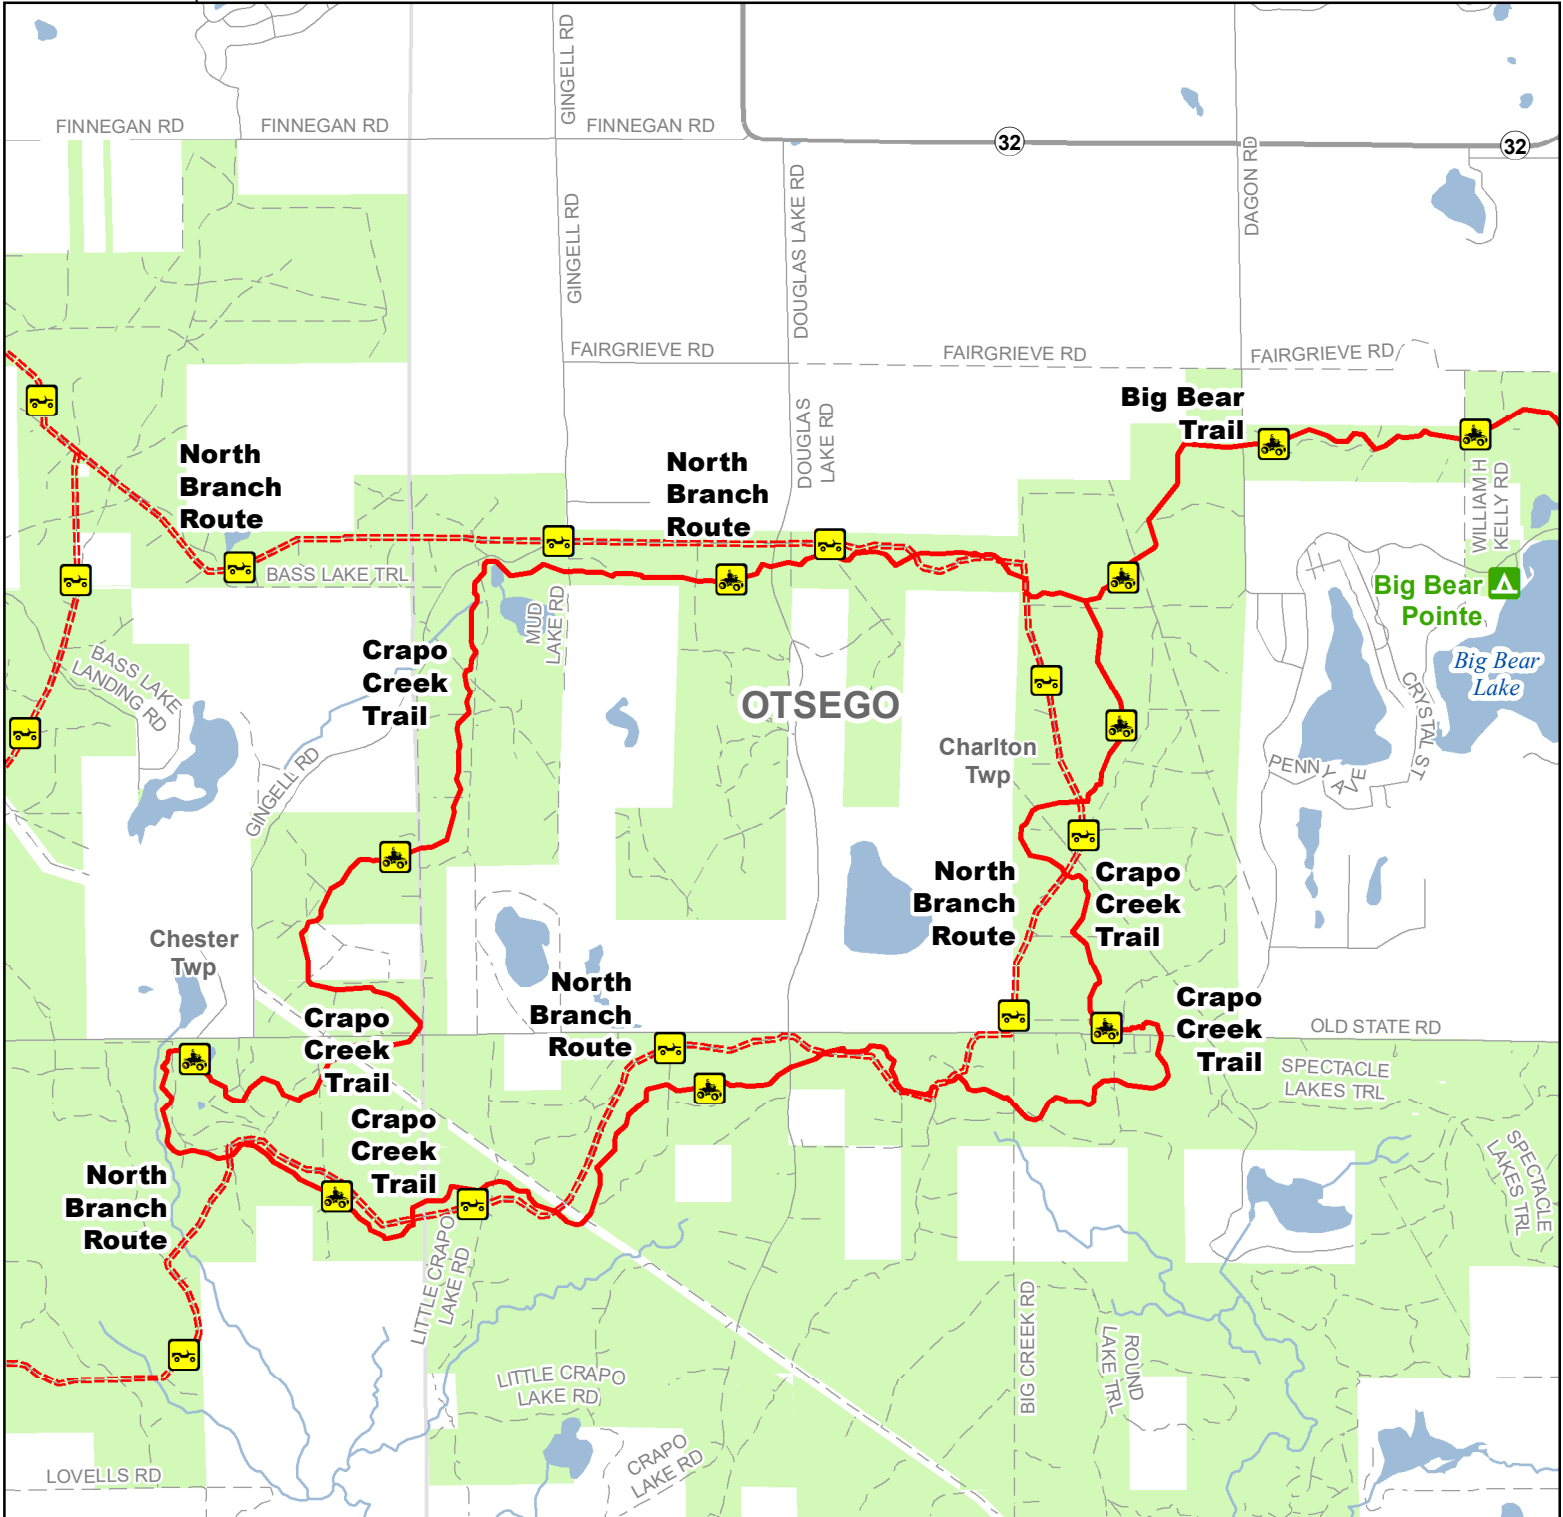

Crapo Creek Trail

Otsego County, Michigan

Description:

ADVISORY: Trails and Routes have two-way traffic.
 DISCLAIMER: Trails shown on this map are an approximate representation of the trail system at the time of publication and may not reflect current ground conditions. STAY ON SIGNED TRAILS ONLY!

- State Forest Campground
- ORV Trails
- ORV Routes
- ORV Route – ORVs of all sizes including off-road motorcycles. ORV license and trail permit required unless licensed by the Secretary of State.
- ORV Trail – ORVs 50 inches in width or less including off-road motorcycles. ORV license and trail permit required.
- State Forest Land
- Township
- County
- Highway
- Paved Road
- Gravel or Dirt Road
- Lake and River