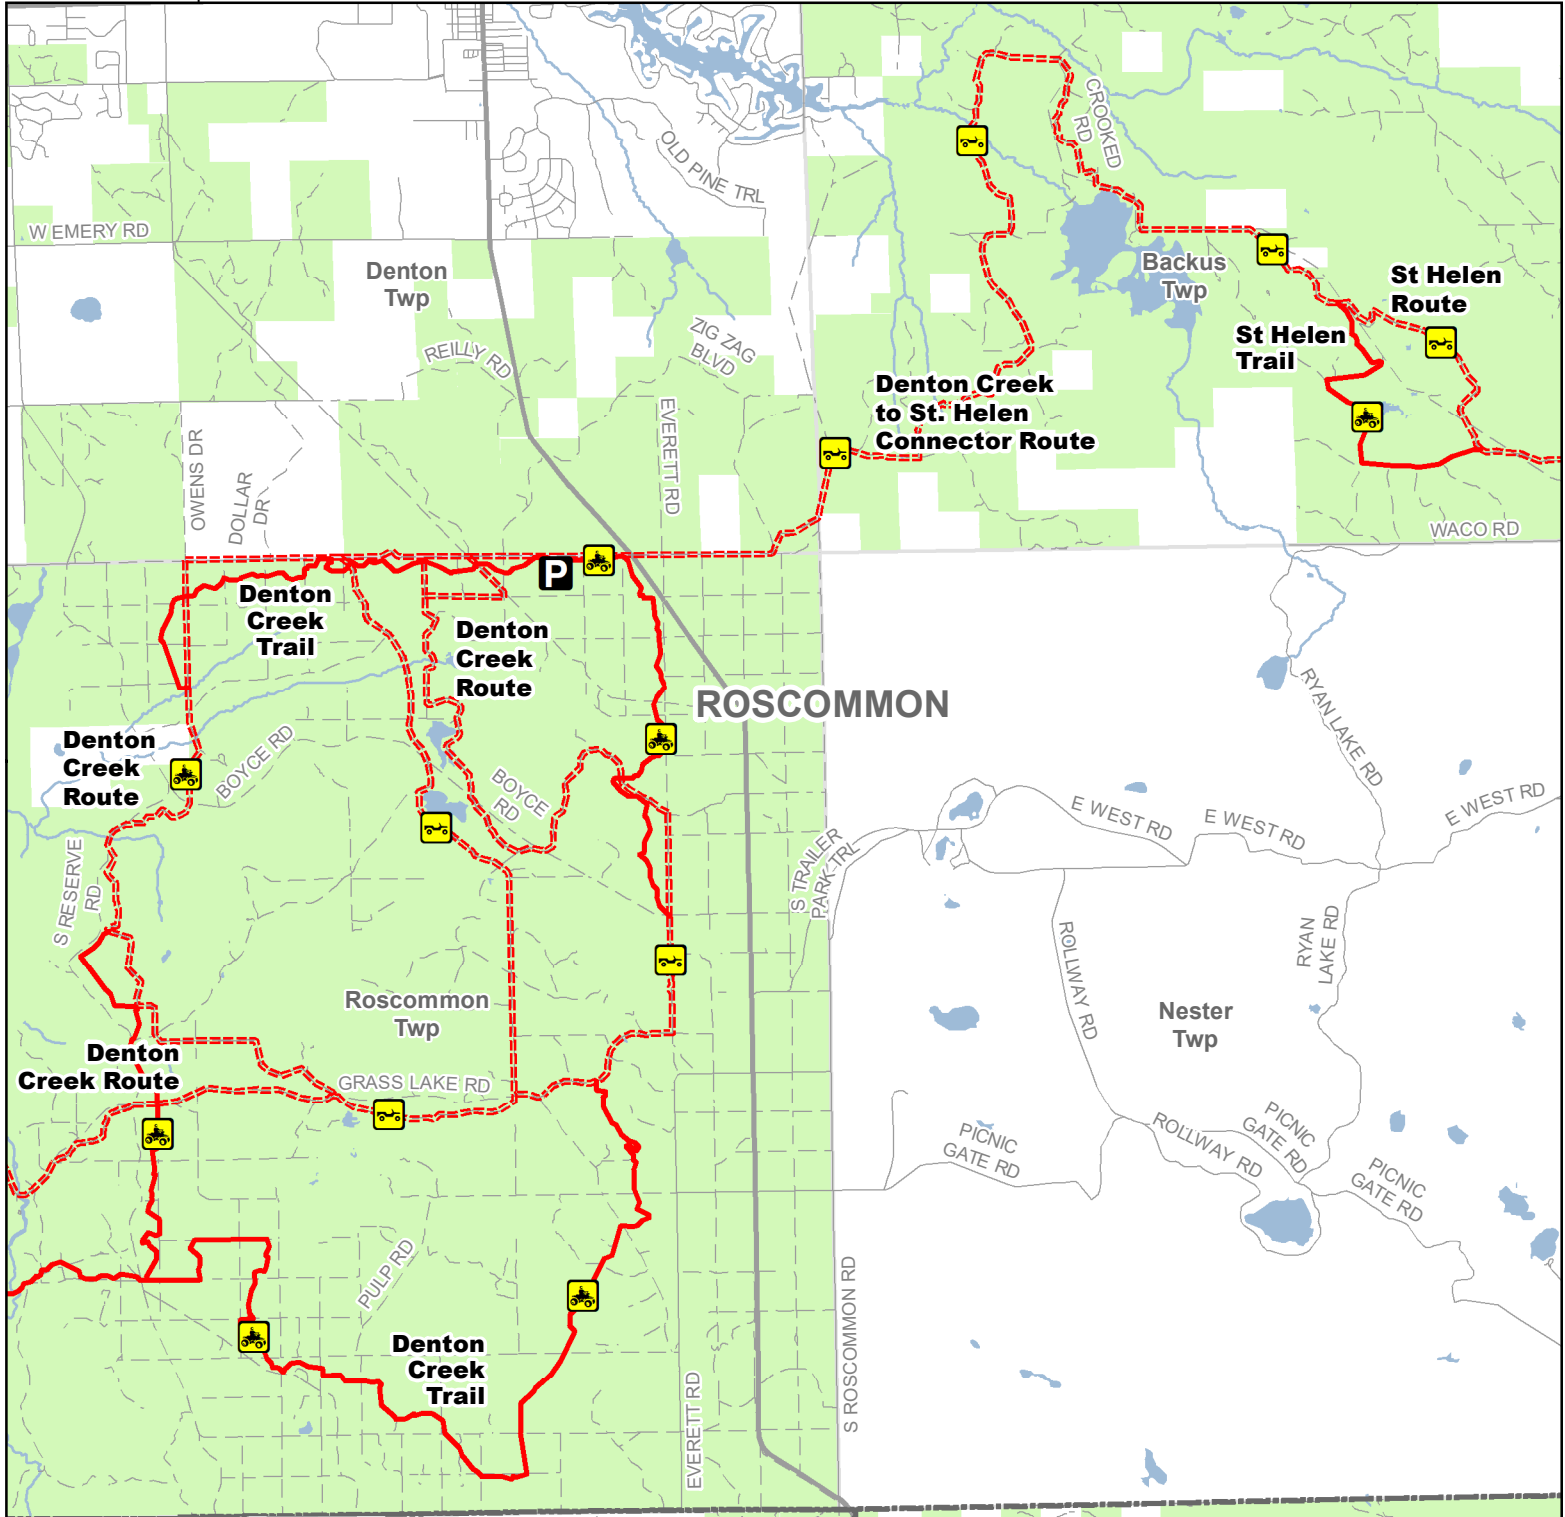

Denton Creek Trail & Route East

Roscommon County, Michigan

ADVISORY: Trails and Routes have two-way traffic.
 DISCLAIMER: Trails shown on this map are an approximate representation of the trail system at the time of publication and may not reflect current ground conditions. STAY ON SIGNED TRAILS ONLY!

Description:

- Parking Lot
- ORV Trails
- ORV Routes
- ORV Route – ORVs of all sizes including off-road motorcycles. ORV license and trail permit required unless licensed by the Secretary of State.
- ORV Trail – ORVs 50 inches in width or less including off-road motorcycles. ORV license and trail permit required.
- State Forest Land
- Township
- County
- Highway
- Paved Road
- Gravel or Dirt Road
- Lake and River