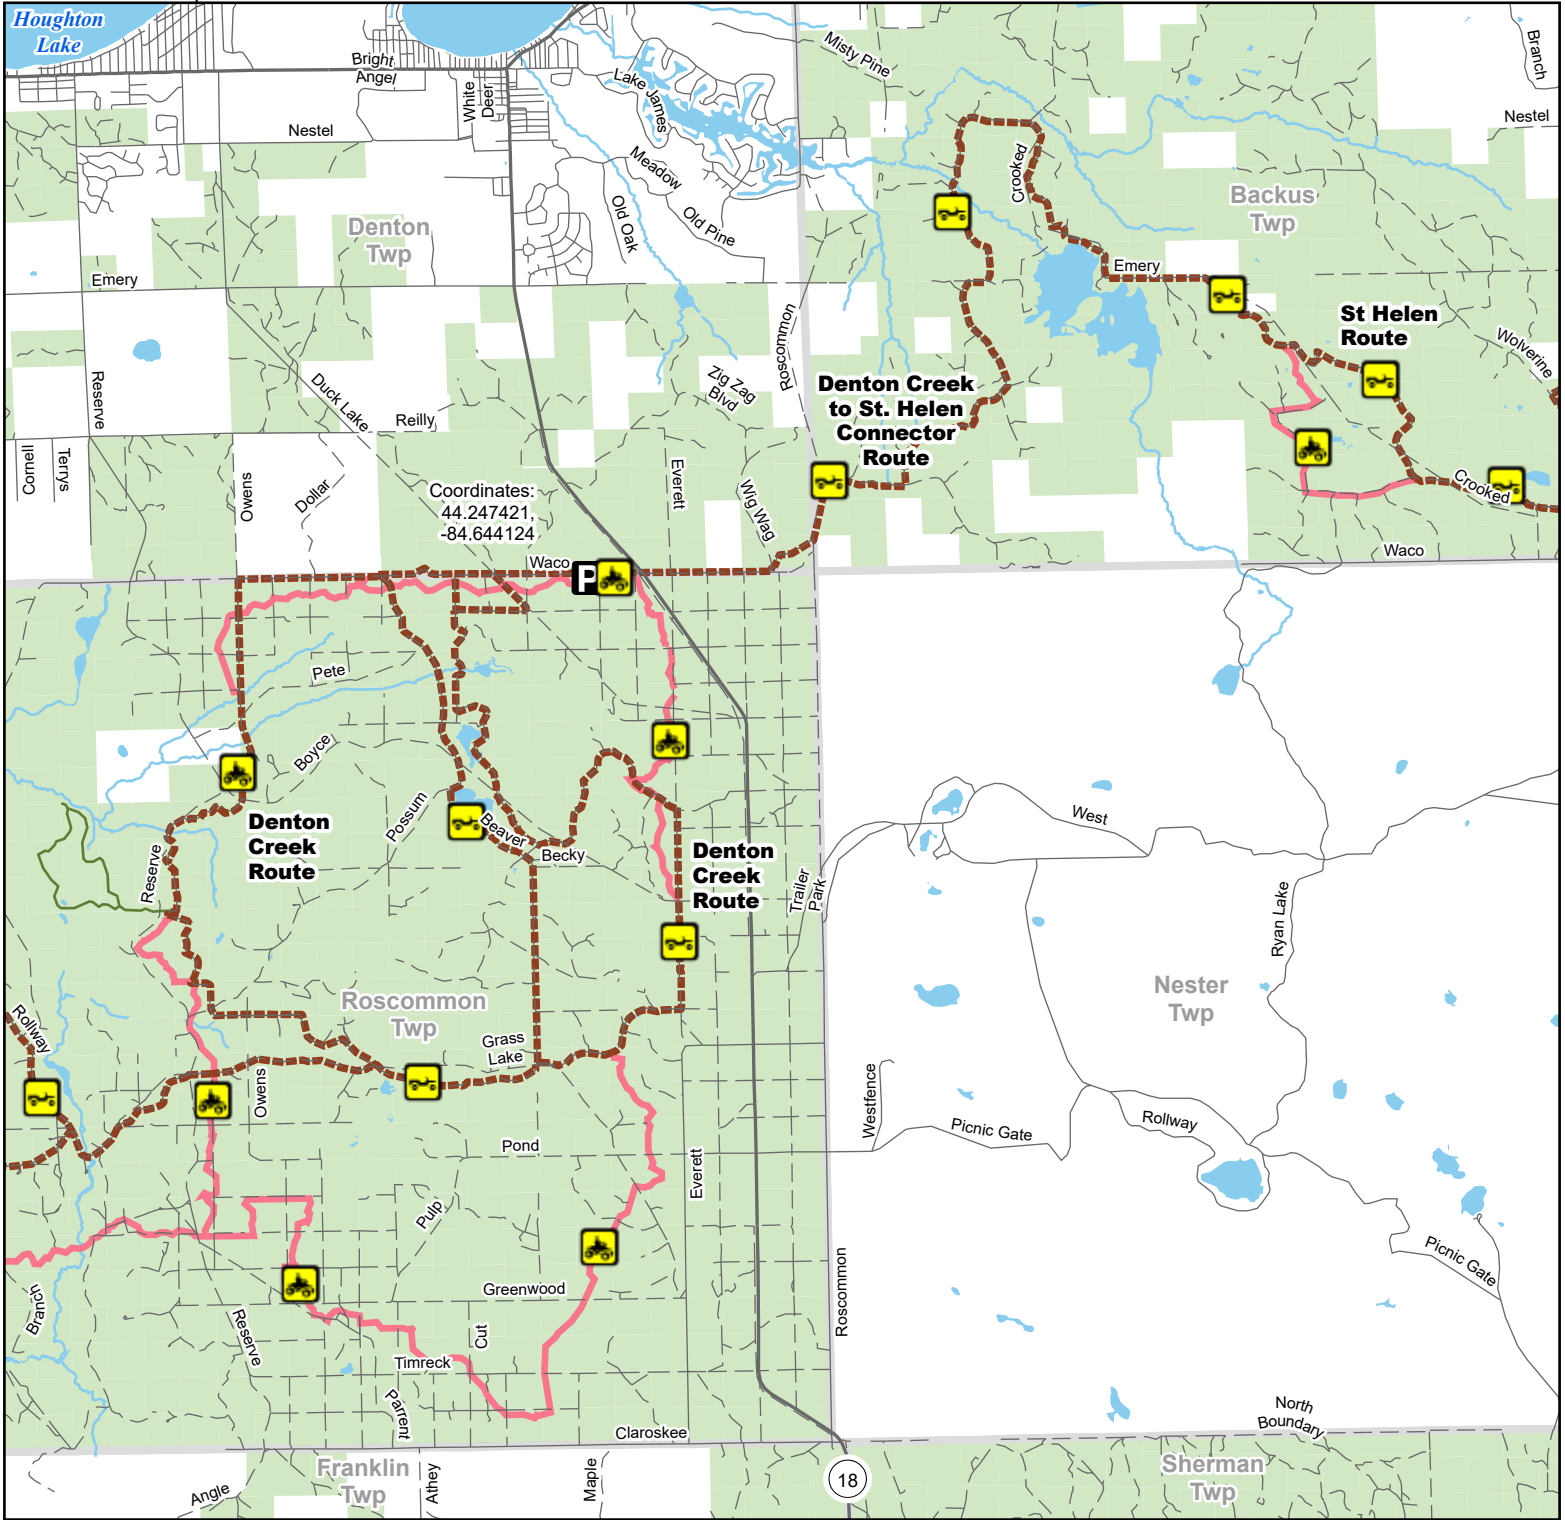

Denton Creek Trail & Route East

Roscommon County, Michigan

Advisory: Trails and routes have two-way traffic.
Disclaimer: Trails shown on this map are an approximate representation of the trail system at the time of publication and may not reflect current ground conditions. Stay on signed trails only!

Description:

- Parking Lot
- ORV Route
- ORV Trail

ORV Route – ORVs of all sizes including off-road motorcycles. ORV license and trail permit required unless licensed by the Secretary of State.

ORV Trail – ORVs 50 inches in width or less including off-road motorcycles. ORV license and trail permit required.

- Nonmotorized trail
- Highway
- Paved road
- Gravel or dirt road
- Lake and River
- State Forest Land
- Township

Updated: 03/19/2024