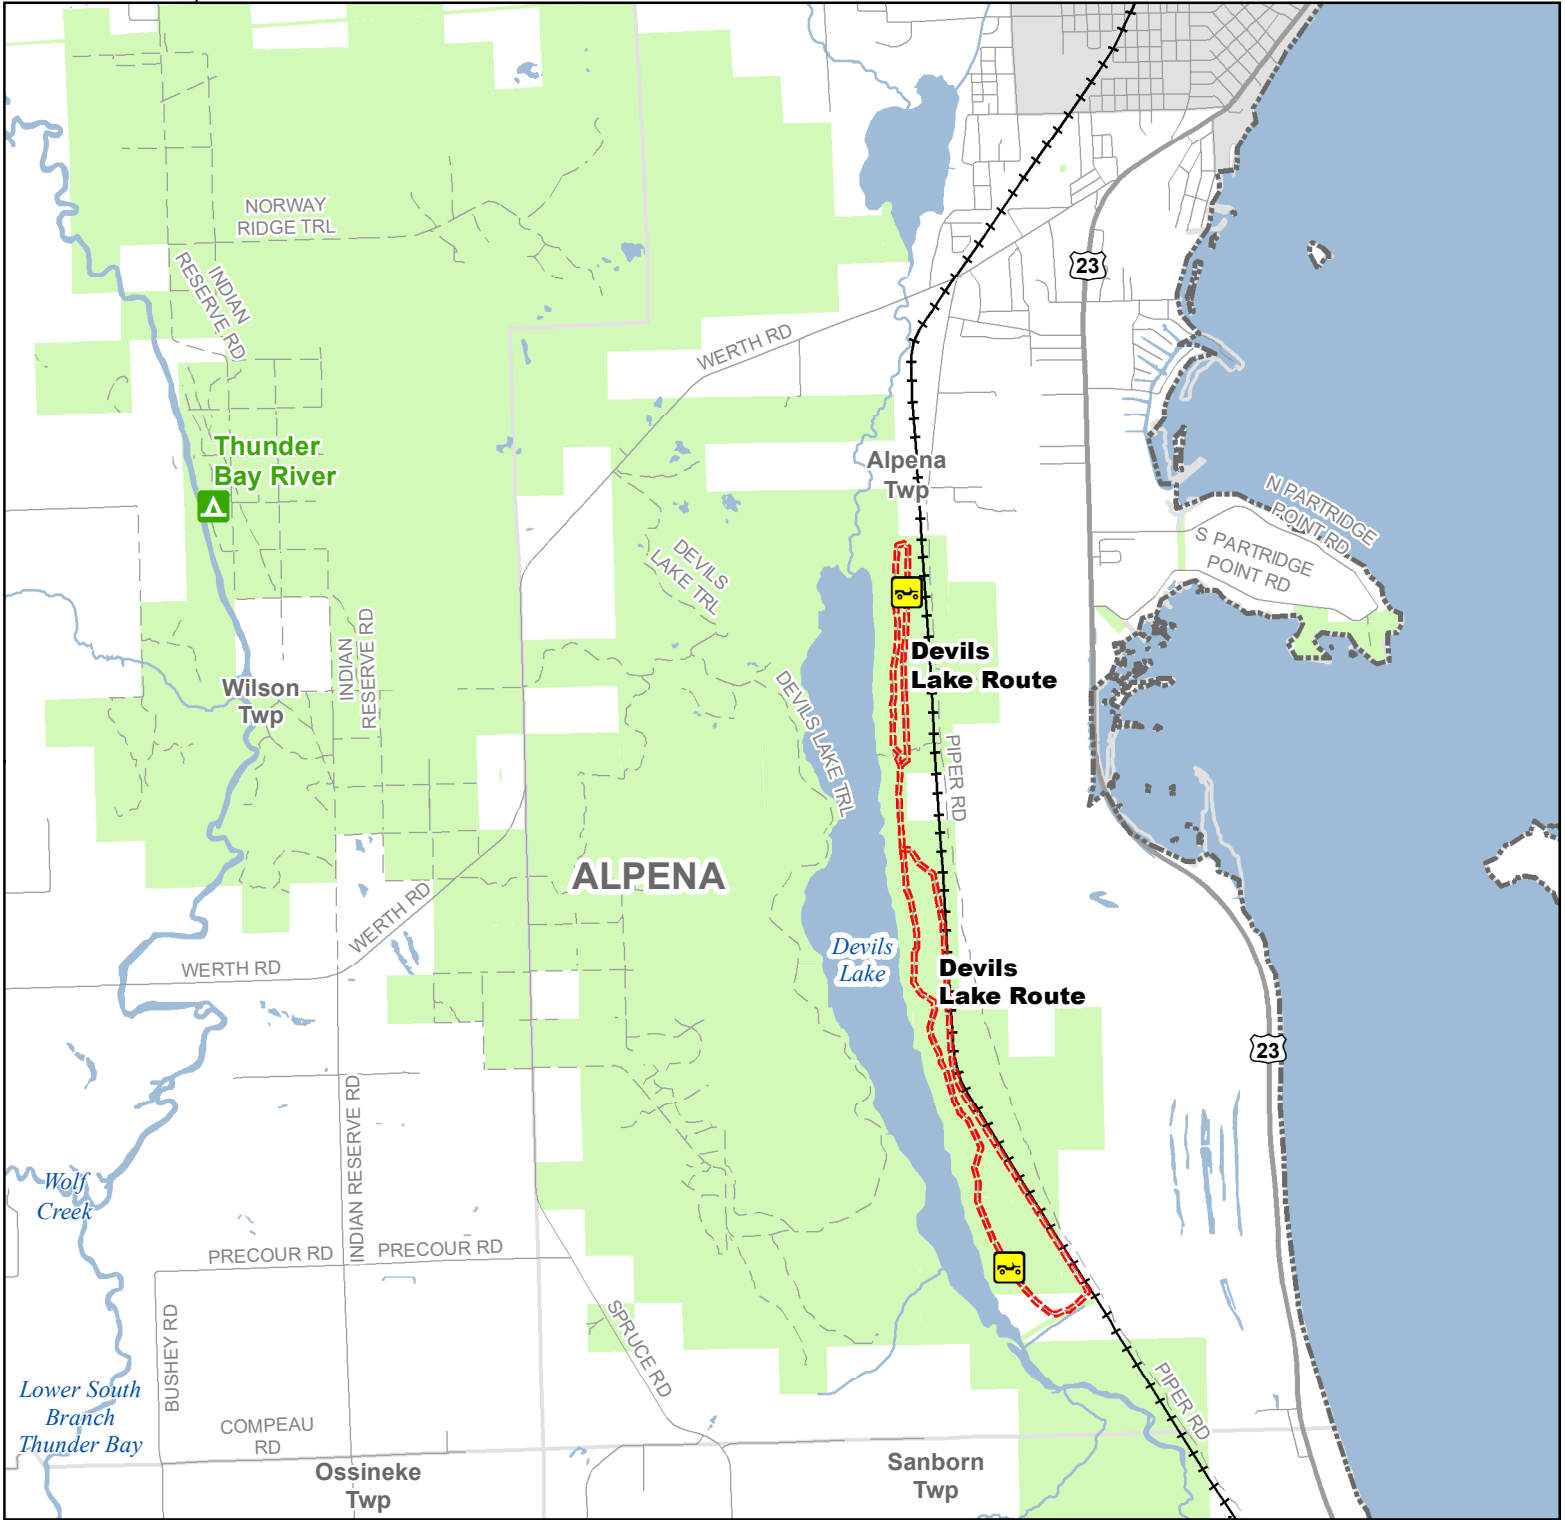

Devils Lake Route

Alpena County, Michigan

ADVISORY: Trails and Routes have two-way traffic.
DISCLAIMER: Trails shown on this map are an approximate representation of the trail system at the time of publication and may not reflect current ground conditions.
STAY ON SIGNED TRAILS ONLY!

Description:

- State Forest Campground
- ORV Routes
- ORV Route – ORVs of all sizes including off-road motorcycles. ORV license and trail permit required unless licensed by the Secretary of State.
- Highway
- Paved Road
- Gravel or Dirt Road
- Railroad
- Lake and River
- State Forest Land
- City or Village
- Township
- County