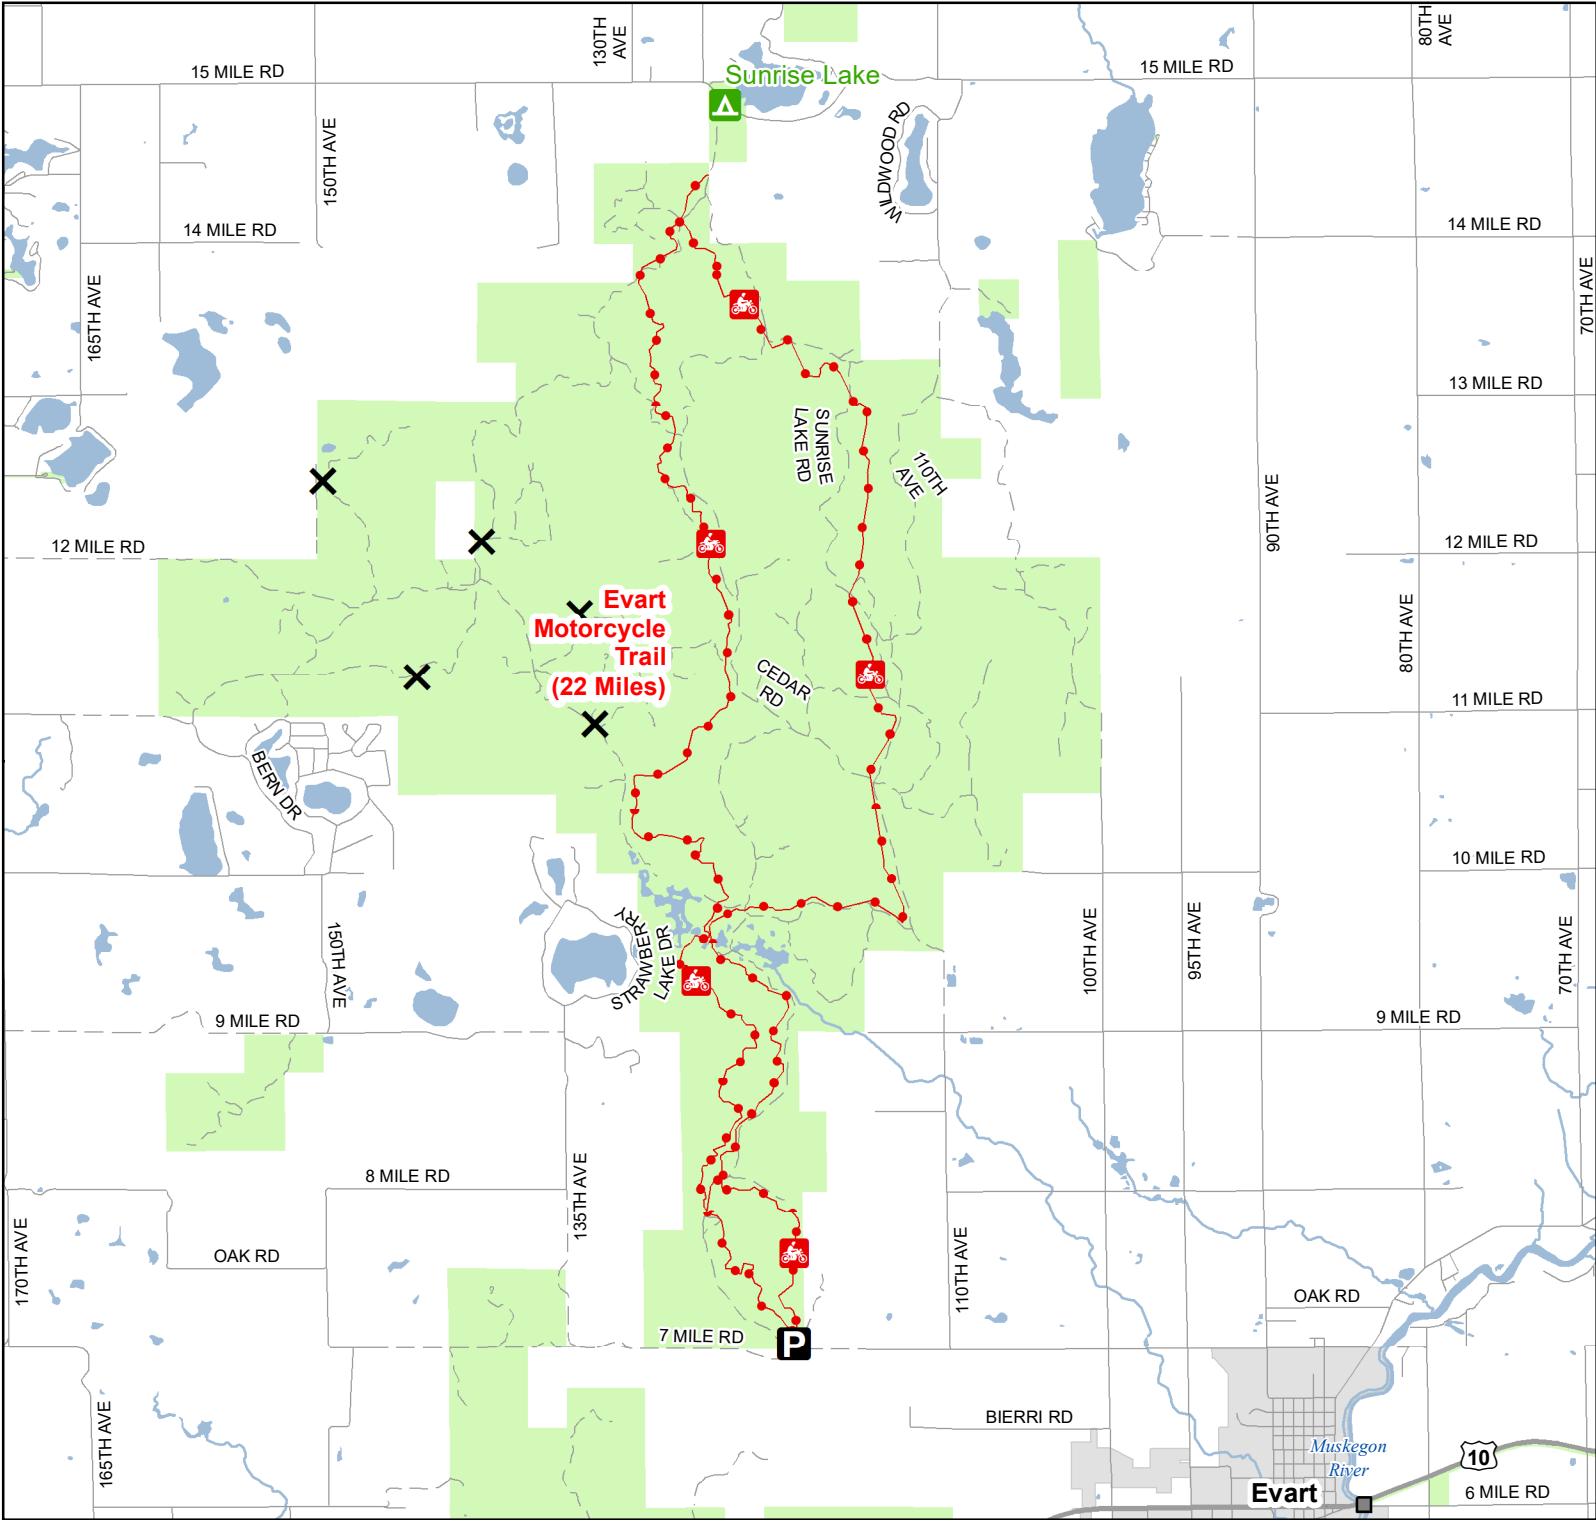

Evert Motorcycle Trail

Osceola County, Michigan

ADVISORY: Trails and Routes have two-way traffic.
DISCLAIMER: Trails shown on this map are an approximate representation of the trail system at the time of publication and may not reflect current ground conditions.
STAY ON SIGNED TRAILS ONLY!

- Gate
- Bridge
- State Forest Campground
- Parking Lot
- Motorcycle Trail (DNR License)

Motorcycle Trail – Motorcycles Only. ORV license and trail permit required.

- Highway
- Paved Road
- Gravel or Dirt Road
- Lake and River
- State Forest Land
- City or Village
- County

Michigan.gov/ORVInfo
DNR Open Data Portal
gis-midnr.opendata.arcgis.com