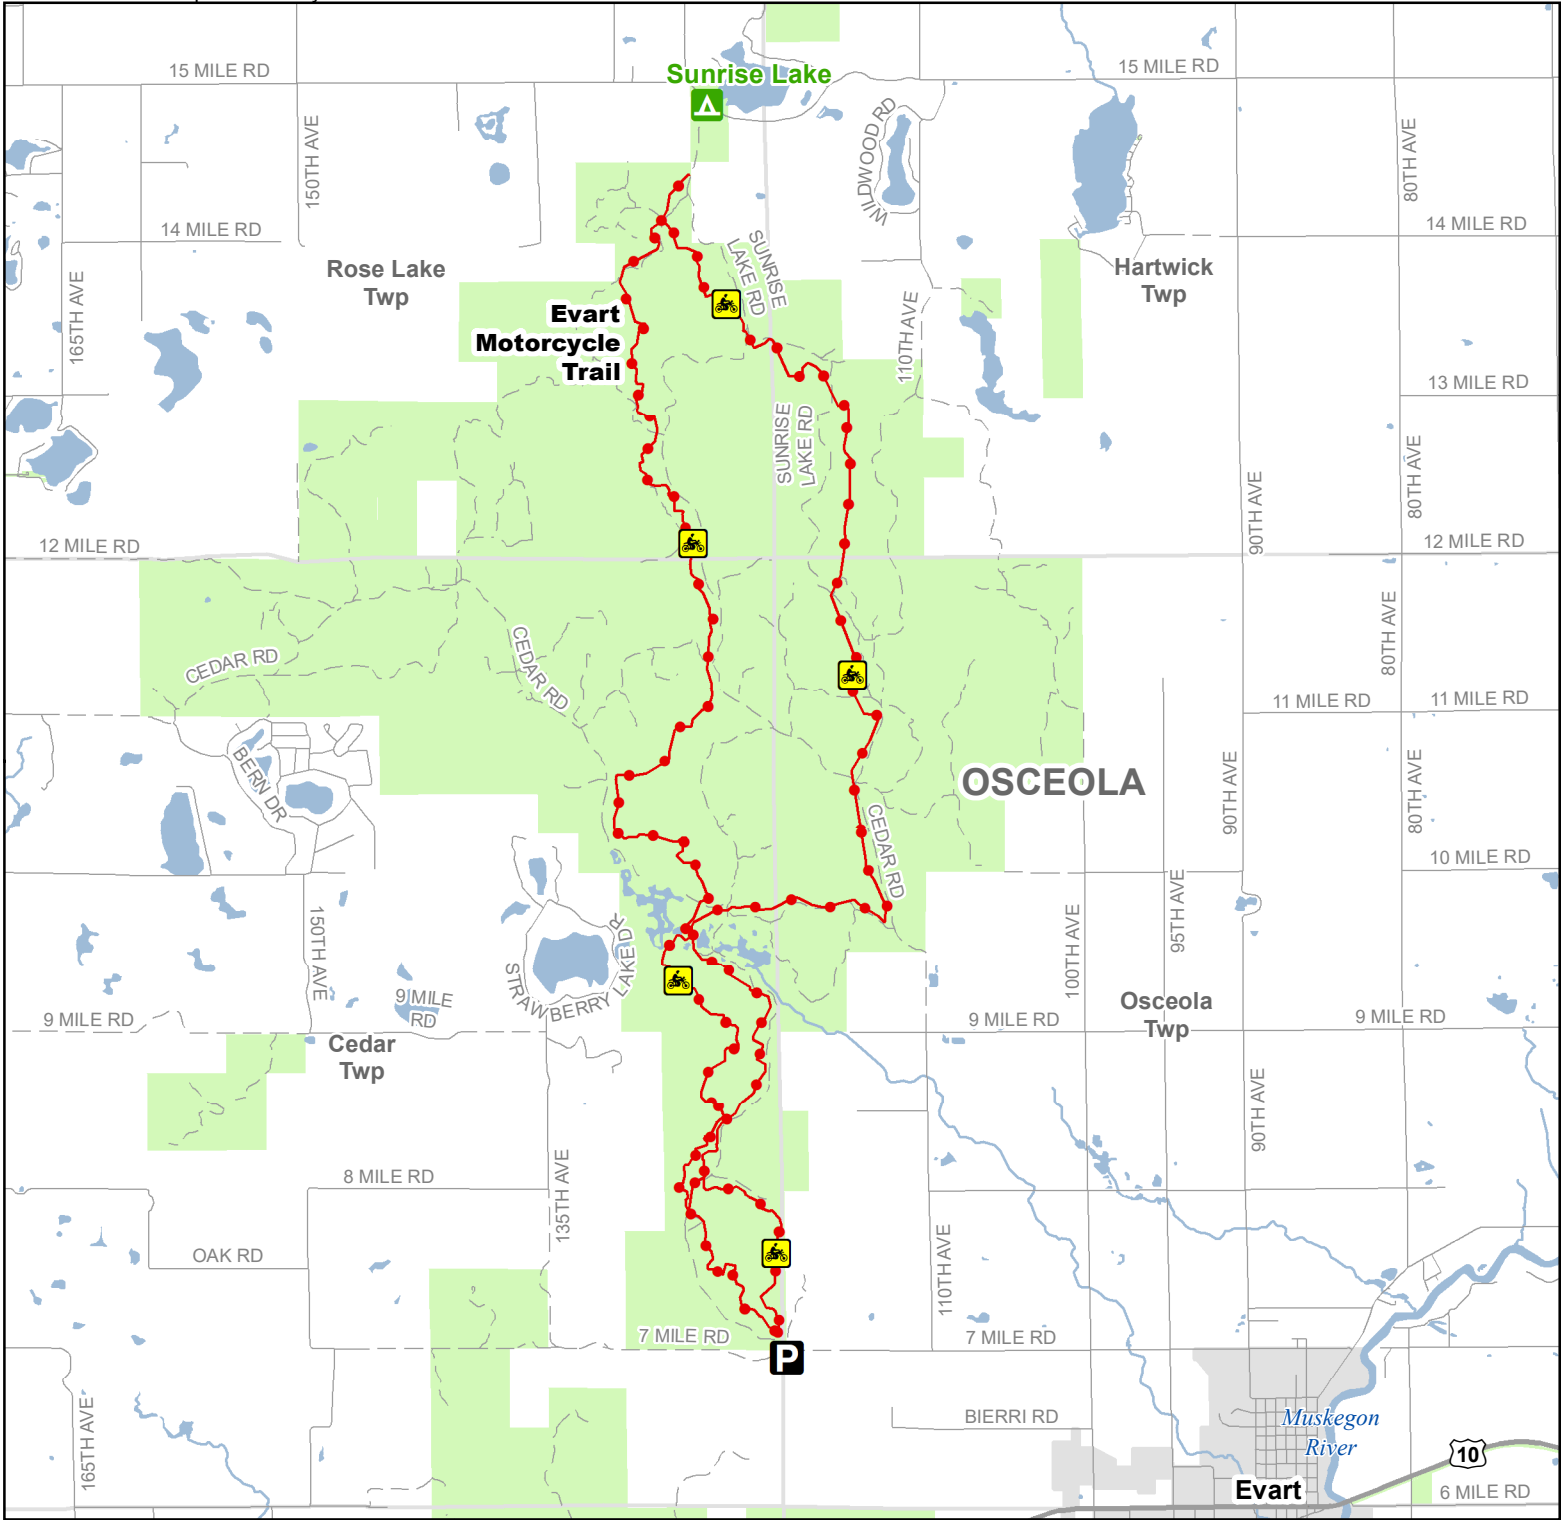

Evert Motorcycle Trail

Osceola County, Michigan

Description: Motorcycle trail 22 miles.

ADVISORY: Trails and Routes have two-way traffic.
DISCLAIMER: Trails shown on this map are an approximate representation of the trail system at the time of publication and may not reflect current ground conditions. **STAY ON SIGNED TRAILS ONLY!**

- State Forest Campground
- Parking Lot
- Motorcycle Trails (DNR License)
- Motorcycle Trail – Motorcycles Only. ORV license and trail permit required.
- Highway
- Paved Road
- Gravel or Dirt Road
- Lake and River
- State Forest Land
- City or Village
- Township
- County

Updated: 04/27/2021

Michigan.gov/ORVInfo