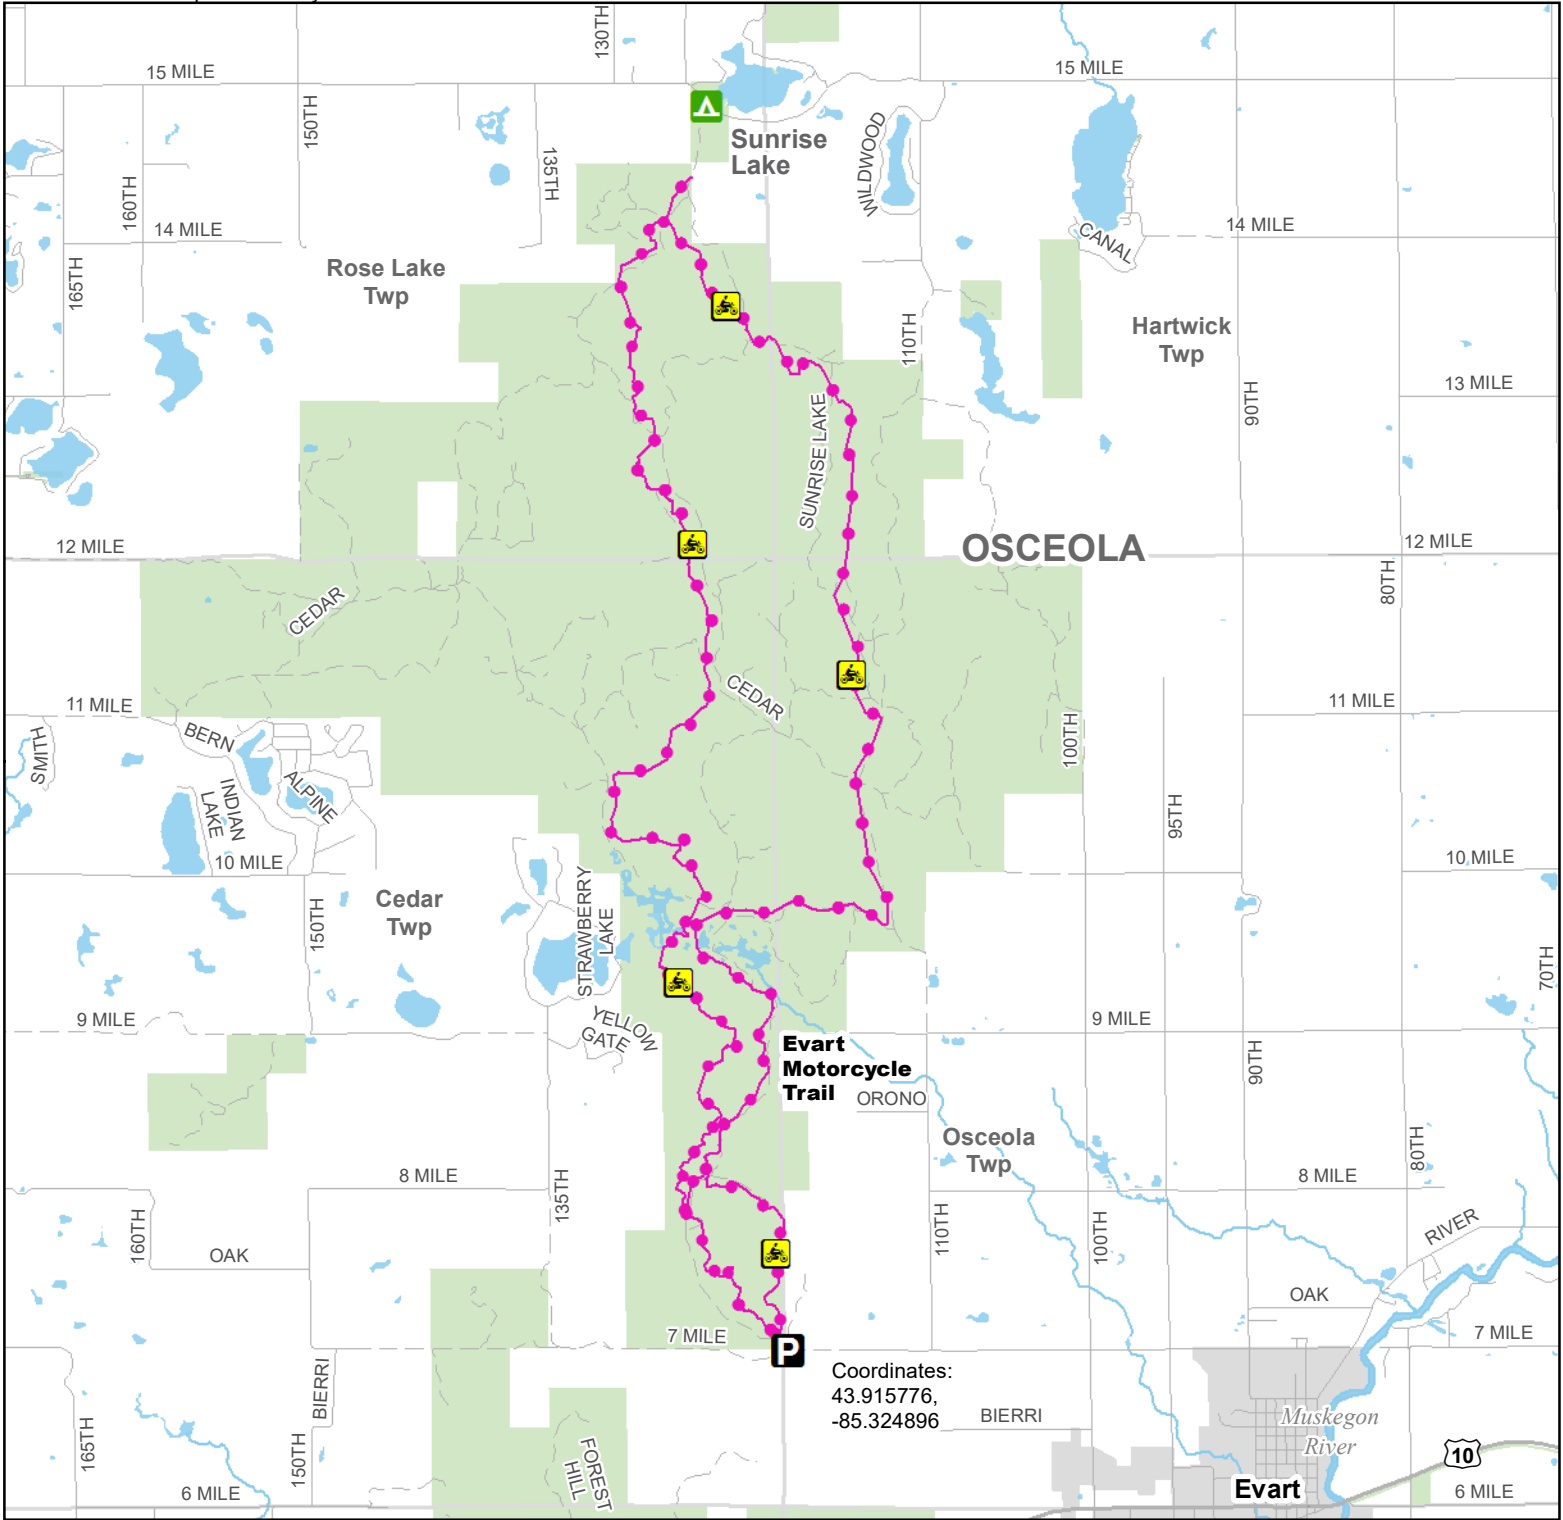

Evert Motorcycle Trail

Osceola County, Michigan

Description: Motorcycle trail 22 miles.

ADVISORY: Trails and Routes have two-way traffic.
DISCLAIMER: Trails shown on this map are an approximate representation of the trail system at the time of publication and may not reflect current ground conditions. **STAY ON SIGNED TRAILS ONLY!**

Coordinates:
43.915776,
-85.324896

- State Forest Campground
- Parking Lot
- Motorcycle Trails (DNR License)
- Motorcycle Trail – Motorcycles Only. ORV license and trail permit required.
- Highway
- Paved road
- Gravel or dirt road
- Lake and River
- State Forest Land
- City or Village
- Township
- County

Michigan.gov/ORVInfo

Updated: 7/1/2022