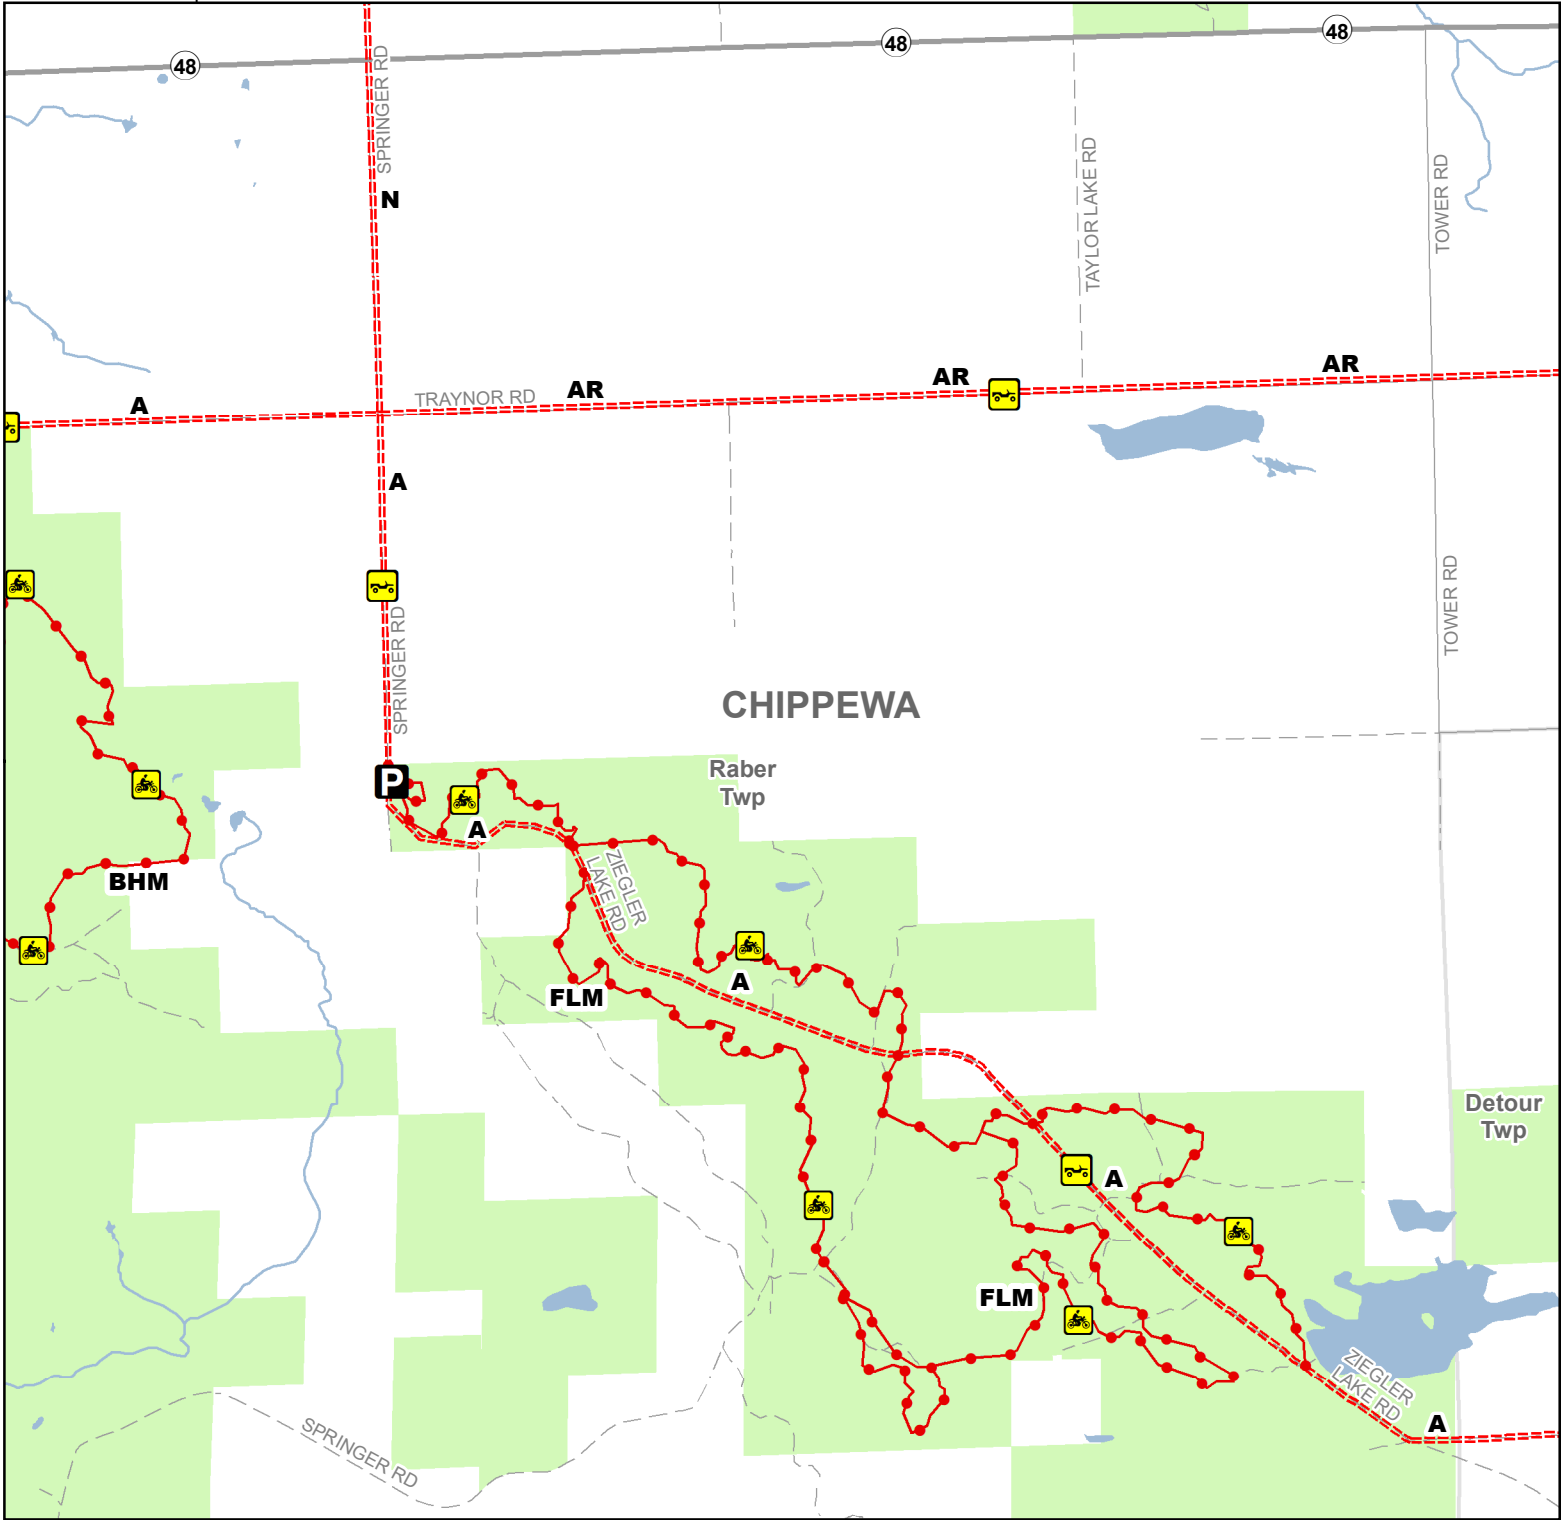

Foreman Lake Motorcycle Trail (FLM)

Chippewa County, Michigan

Description: 12 Miles

ADVISORY: Trails and Routes have two-way traffic.
DISCLAIMER: Trails shown on this map are an approximate representation of the trail system at the time of publication and may not reflect current ground conditions. STAY ON SIGNED TRAILS ONLY!

Parking Lot

Motorcycle Trails (DNR License)

ORV Routes

ORV Route – ORVs of all sizes including off-road motorcycles. ORV license and trail permit required unless licensed by the Secretary of State.

Motorcycle Trail – Motorcycles Only. ORV license and trail permit required.

Highway

- Paved Road
- - - Gravel or Dirt Road
- Lake and River
- State Forest Land
- Township
- County

Michigan.gov/ORVInfo