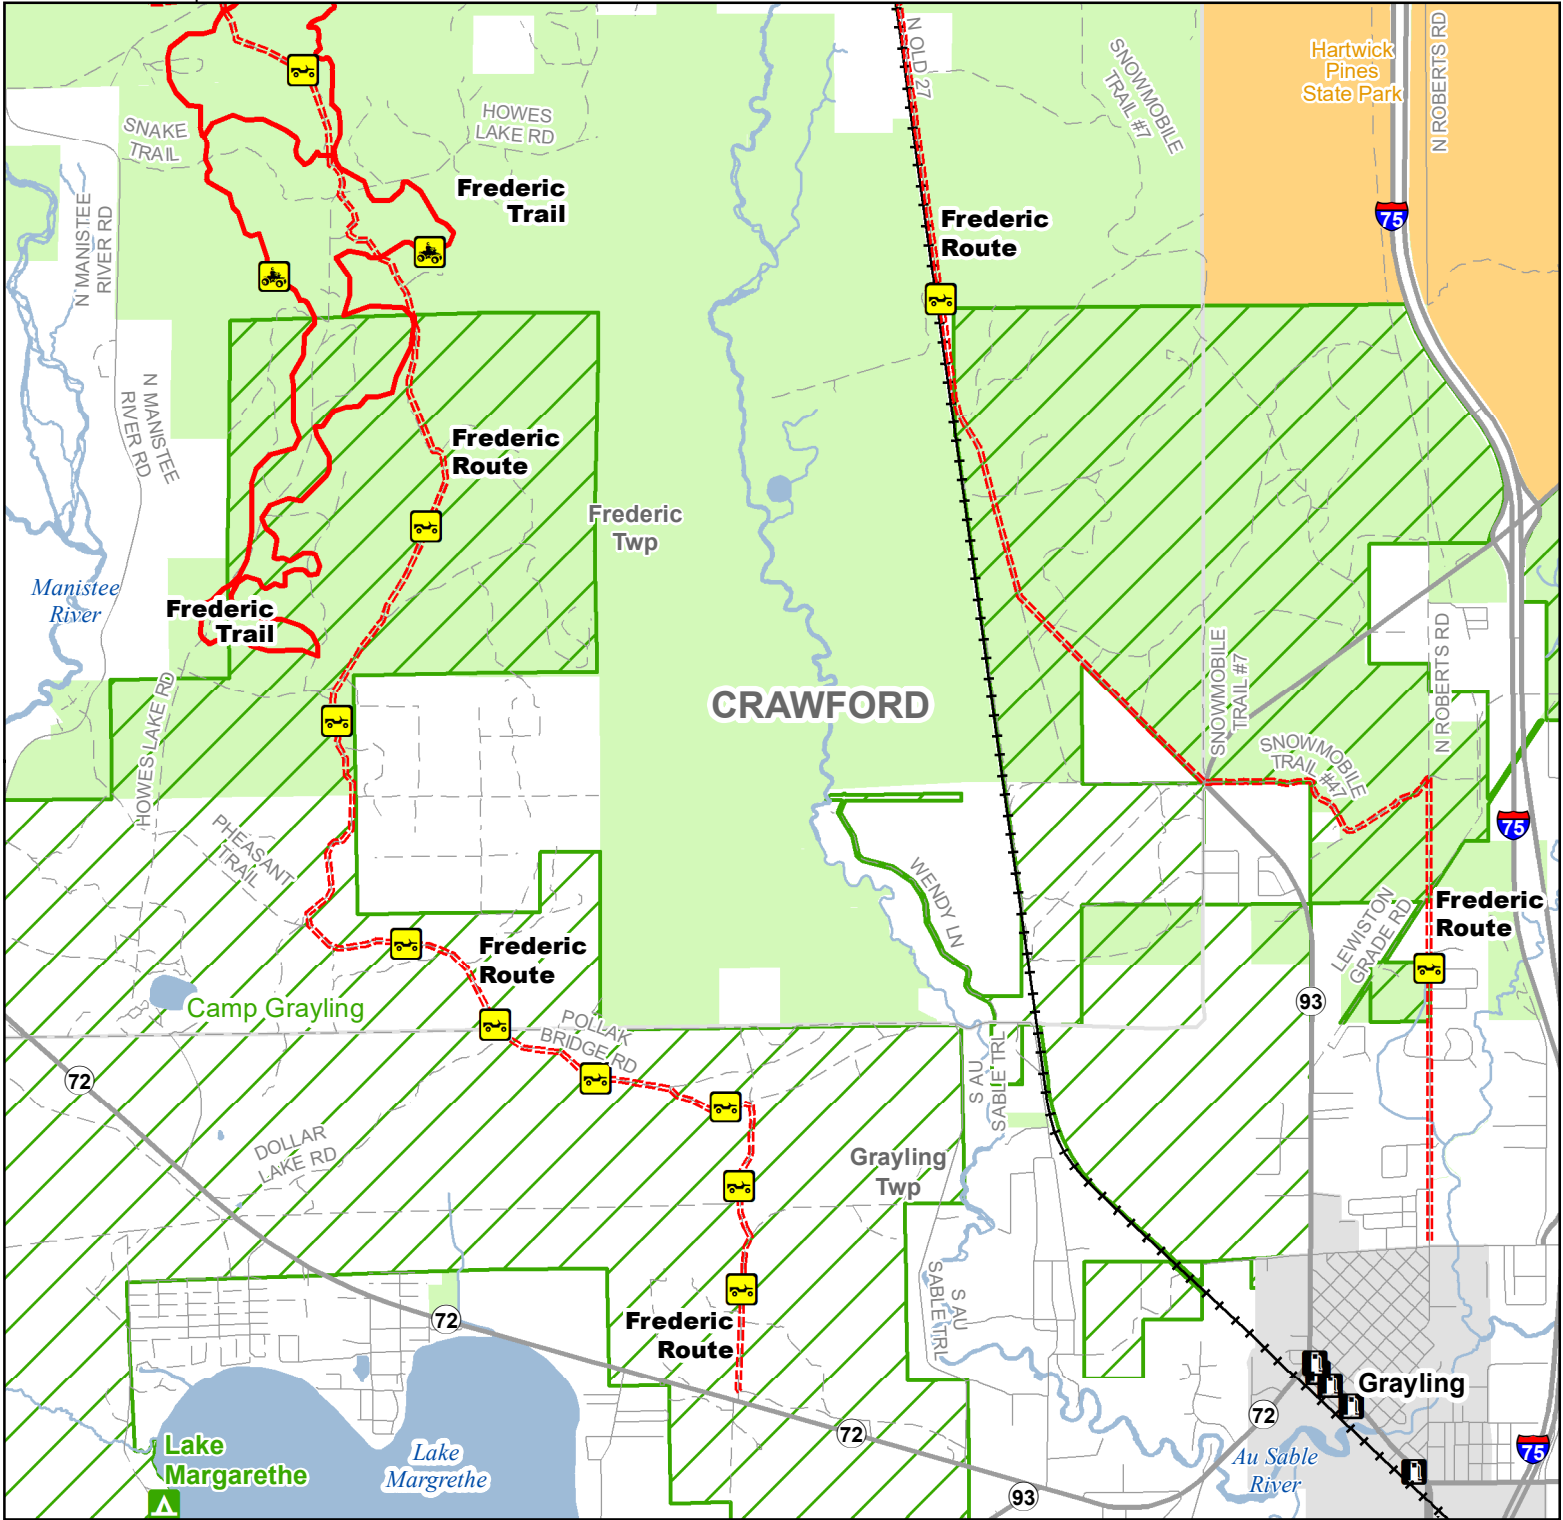

Frederic Trail & Route South

Crawford County, Michigan

ADVISORY: Trails and Routes have two-way traffic.
 DISCLAIMER: Trails shown on this map are an approximate representation of the trail system at the time of publication and may not reflect current ground conditions.
STAY ON SIGNED TRAILS ONLY!

Description:

- State Forest Campground
- Gas Station
- ORV Trails
- ORV Routes

ORV Route – ORVs of all sizes including off-road motorcycles. ORV license and trail permit required unless licensed by the Secretary of State.

ORV Trail – ORVs 50 inches in width or less including off-road motorcycles. ORV license and trail permit required.

- Highway
- Paved Road
- Gravel or Dirt Road
- Railroad

- Lake and River
- Camp Grayling
- State Park Boundary
- State Forest Land
- City or Village
- Township
- County