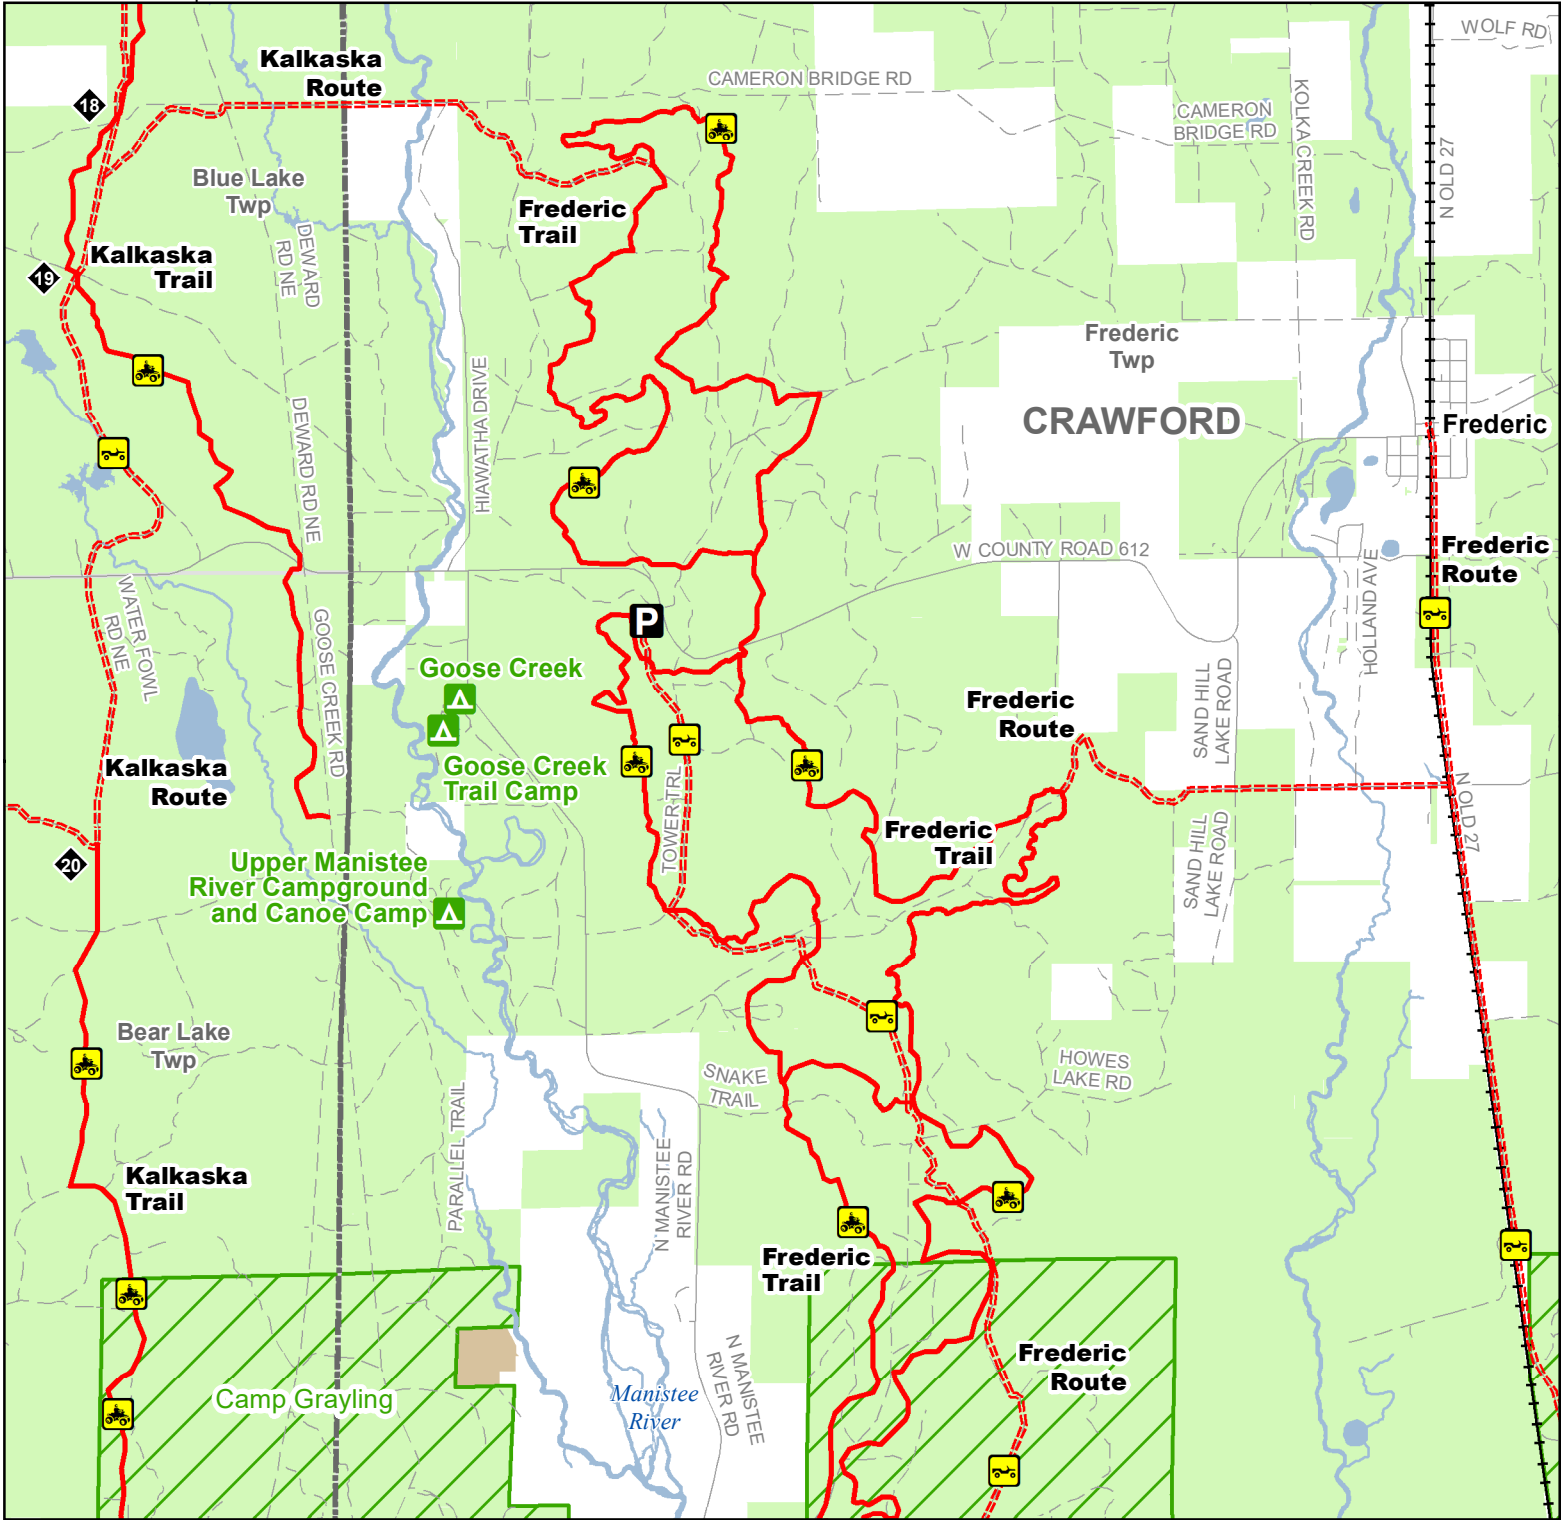

Frederic Trail & Route North

Crawford County, Michigan

ADVISORY: Trails and Routes have two-way traffic.
 DISCLAIMER: Trails shown on this map are an approximate representation of the trail system at the time of publication and may not reflect current ground conditions.
STAY ON SIGNED TRAILS ONLY!

Description:

- Trail Intersection Marker
- State Forest Campground
- Parking Lot
- ORV Trails
- ORV Routes

ORV Route – ORVs of all sizes including off-road motorcycles. ORV license and trail permit required unless licensed by the Secretary of State.

ORV Trail – ORVs 50 inches in width or less including off-road motorcycles. ORV license and trail permit required.

— Paved Road

- Gravel or Dirt Road
- Railroad
- Lake and River
- Camp Grayling
- State Forest Land
- Federal Land
- Township
- County