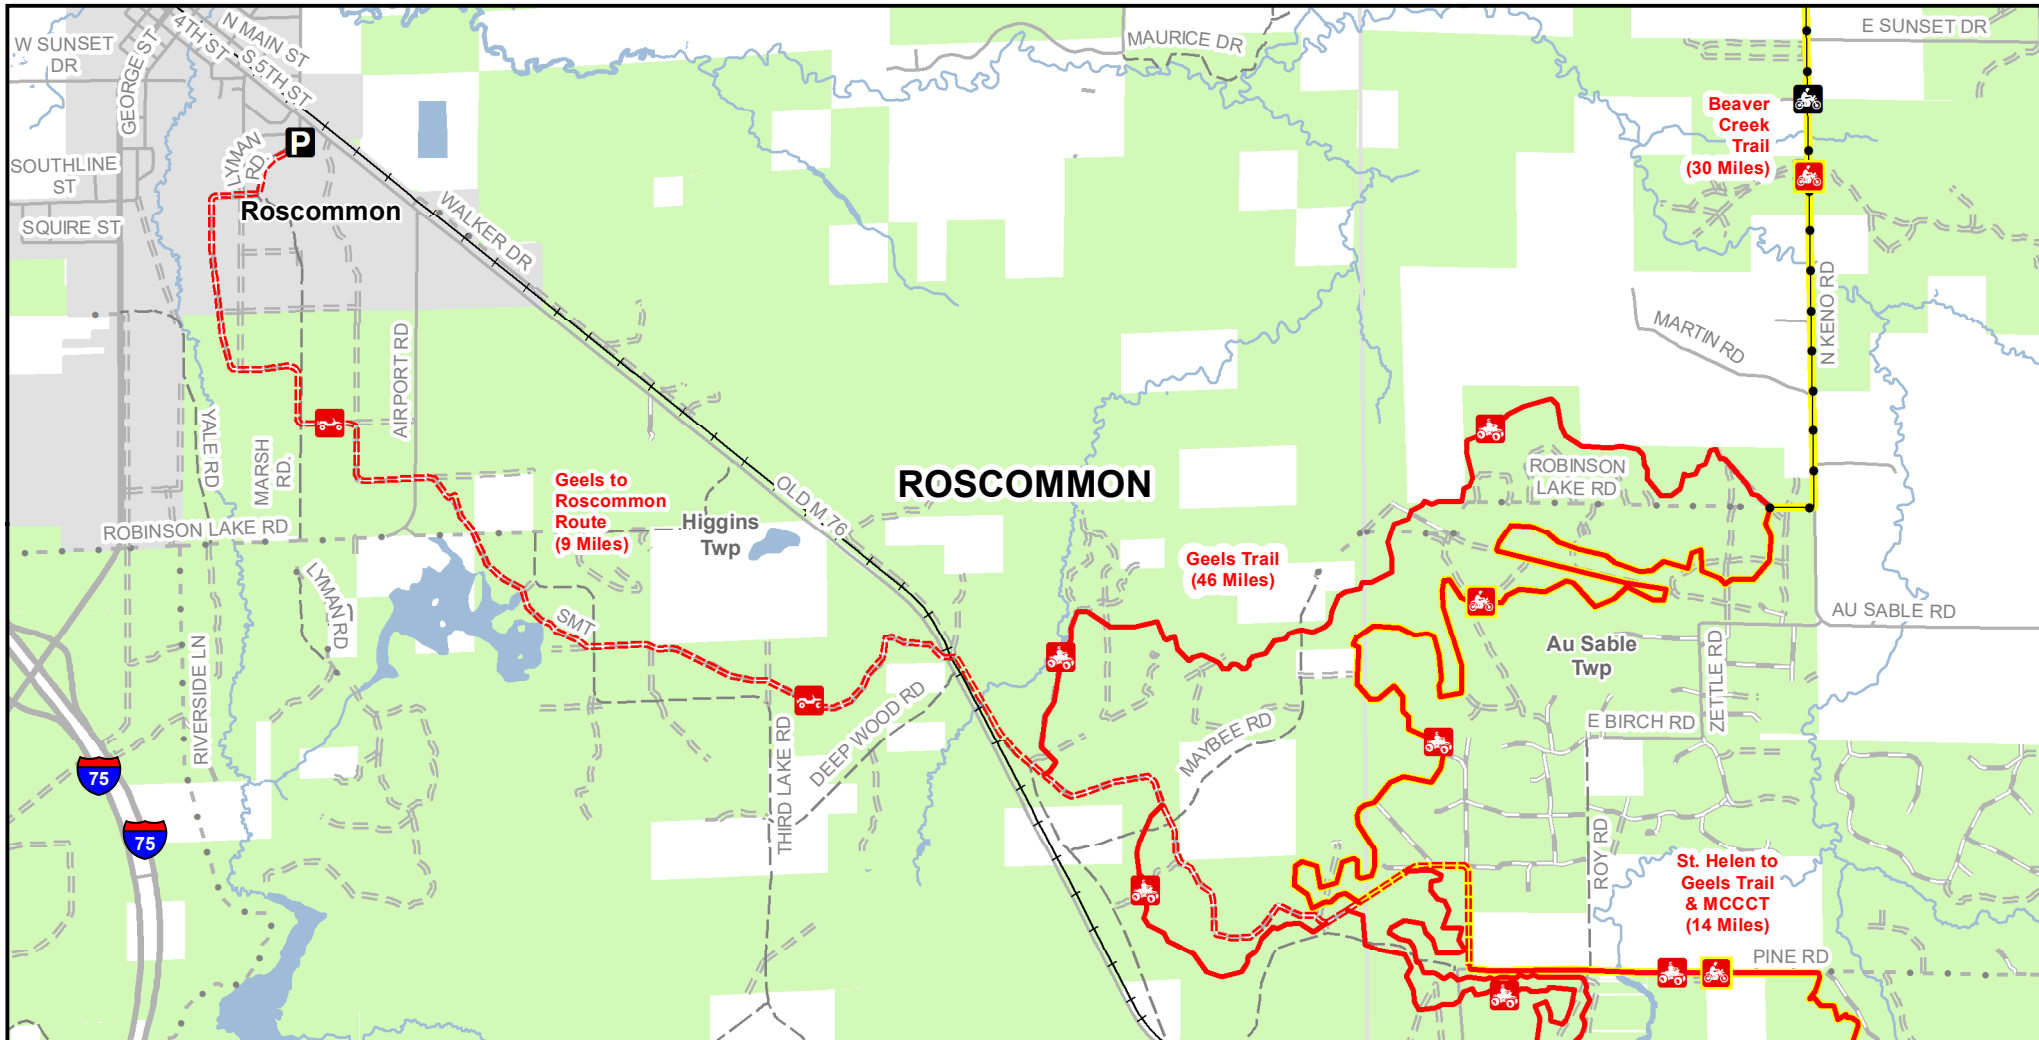

Geels to Roscommon Route

Roscommon County, Michigan

Michigan.gov/orvinfo

ADVISORY: Trails and Routes have two-way traffic.
 DISCLAIMER: Trails shown on this map are an approximate representation of the trail system at the time of publication and may not reflect current ground conditions.
STAY ON SIGNED TRAILS ONLY!

- Parking Lot
- ORV Route
- ORV Trail
- Motorcycle Trail (SOS License)
- MCCCT Trail

ORV Route – ORVs of all sizes including off-road motorcycles. ORV license and trail permit required unless licensed by the Secretary of State.

- ORV Trail – ORVs 50 inches in width or less including off-road motorcycles. ORV license and trail permit required.
- Motorcycle Trail - Secretary of State license required.
- Michigan Cross Country Cycle Trail (MCCCT)
- Forest Road
- DNR - Forest Access Route
- Federal / State Highway
- Federal / State / County - Paved Road

- Federal / State - Dirt/Gravel Road
- County - Gravel Road
- County - Dirt Road (Seasonal)
- Railroad
- Lakes and Rivers
- State Forest Land
- Township
- County Boundary