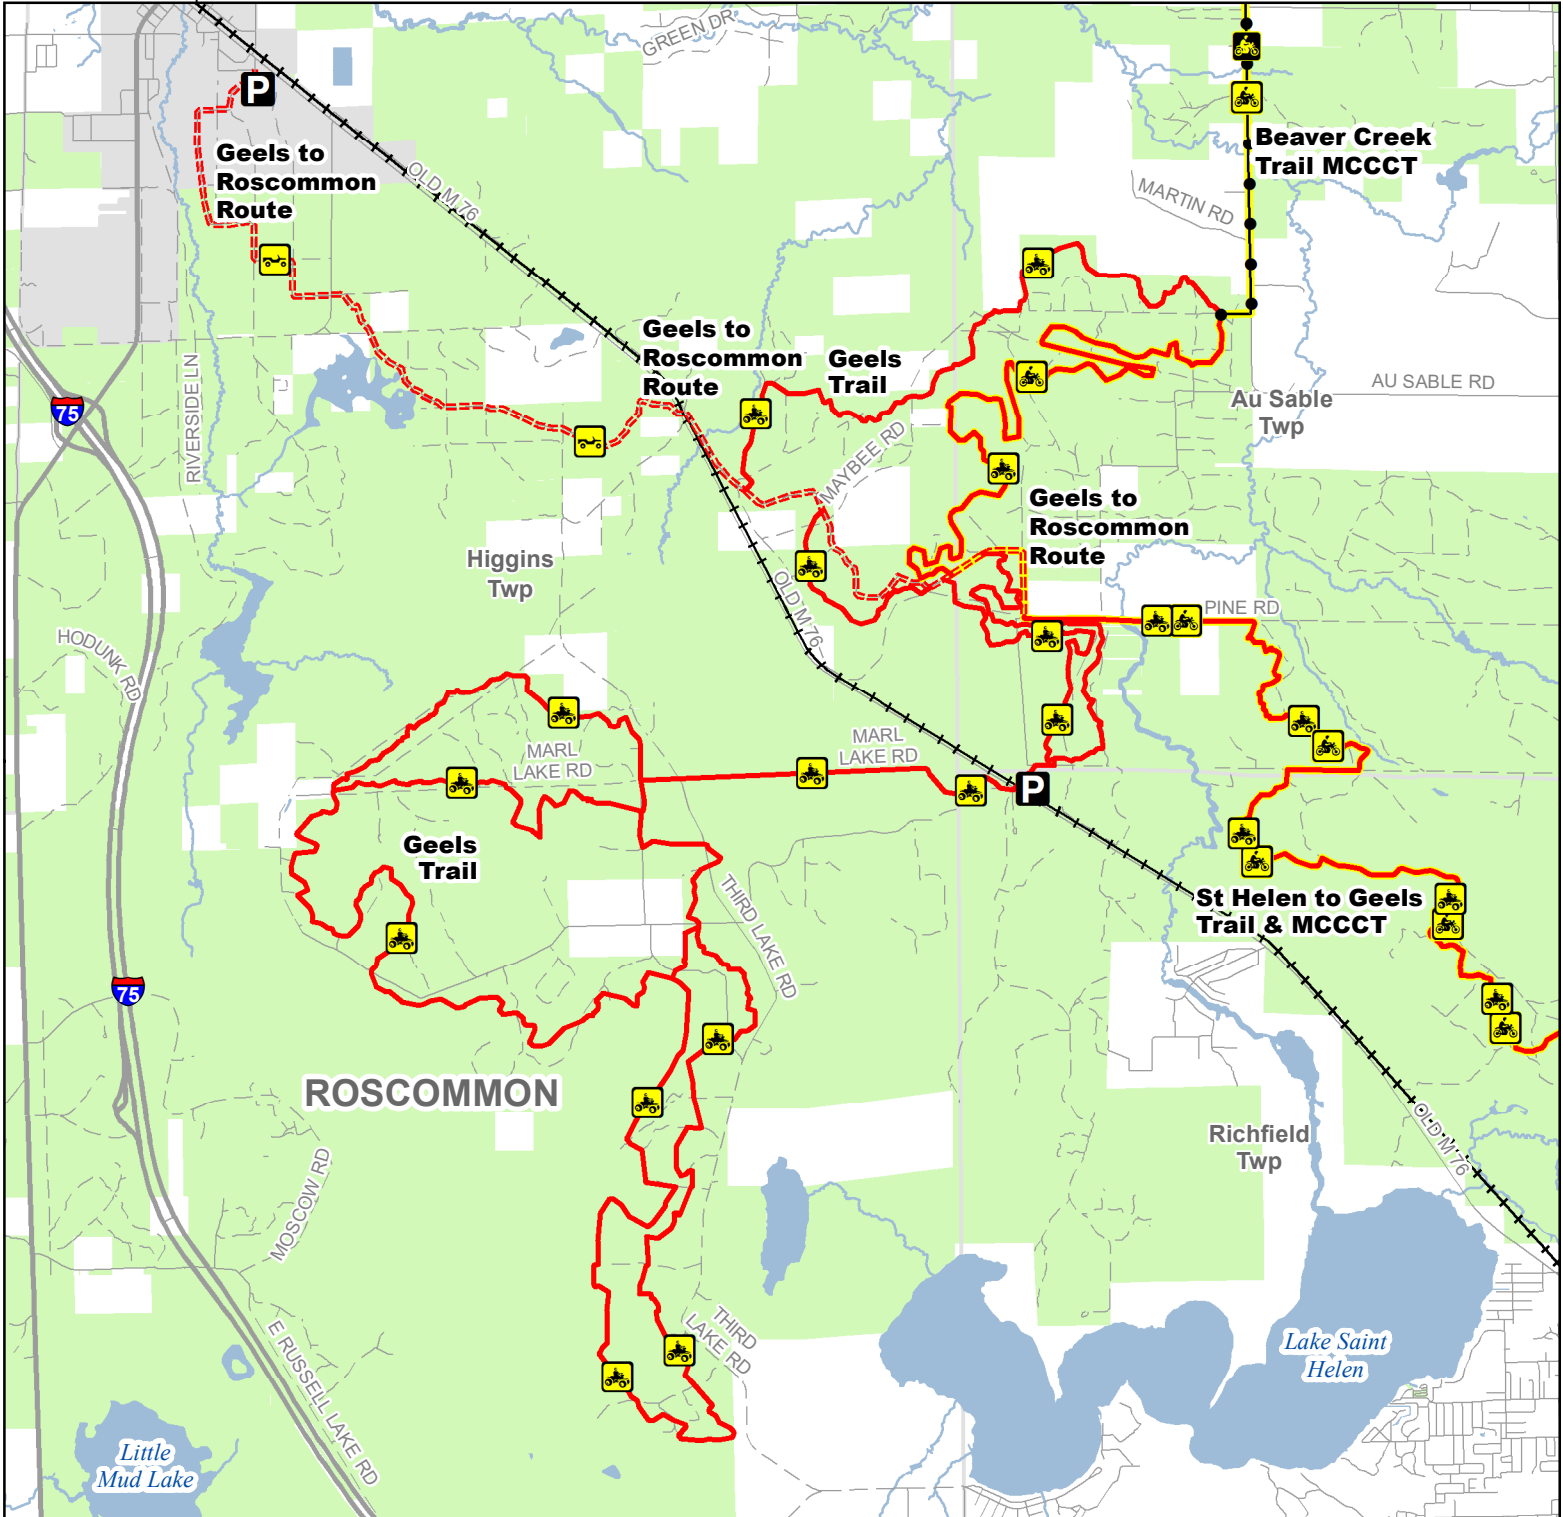

Geels Trail

Roscommon County, Michigan

Description: ORV trail 46.4 miles.

ADVISORY: Trails and Routes have two-way traffic.
DISCLAIMER: Trails shown on this map are an approximate representation of the trail system at the time of publication and may not reflect current ground conditions.
STAY ON SIGNED TRAILS ONLY!

- Parking Lot
- Motorcycle Trails (SOS License)
- MCCCT Trails
- ORV Trails
- ORV Routes

ORV Route – ORVs of all sizes including off-road motorcycles. ORV license and trail permit required unless licensed by the Secretary of State.

ORV Trail – ORVs 50 inches in width or less including off-road motorcycles. ORV license and trail permit required.

- Motorcycle Trail - Secretary of State license required.
- Michigan Cross Country Cycle Trail (MCCCT)

- Highway
- Paved Road
- Gravel or Dirt Road
- Railroad
- Lake and River
- State Forest Land
- Township
- County

Michigan.gov/ORVInfo