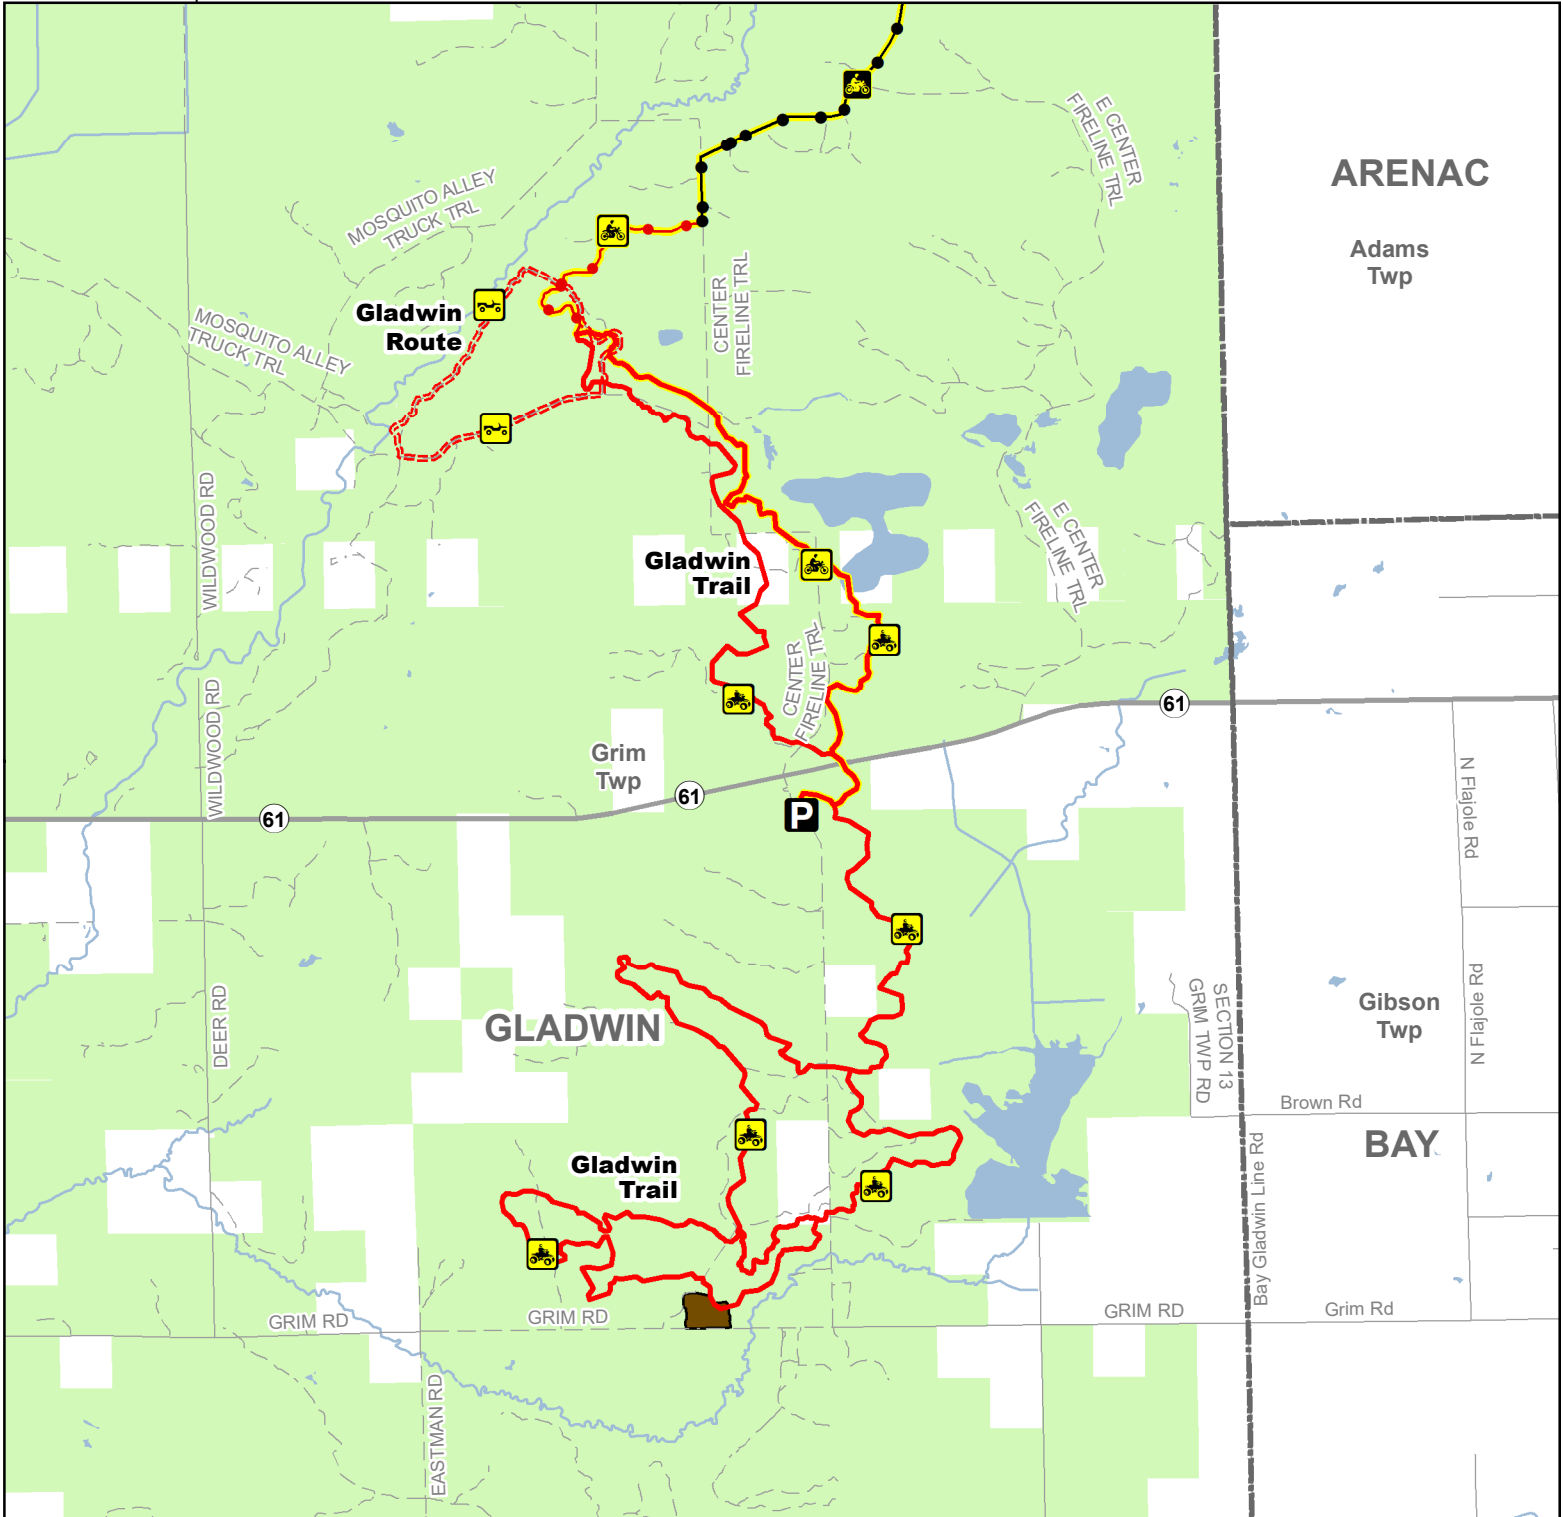

# Gladwin Trail & Route

## Roscommon County, Michigan

Description: ORV trail 20.5 miles. ORV route 3 miles.

ADVISORY: Trails and Routes have two-way traffic.  
 DISCLAIMER: Trails shown on this map are an approximate representation of the trail system at the time of publication and may not reflect current ground conditions.  
**STAY ON SIGNED TRAILS ONLY!**

**P** Parking Lot

Motorcycle Trails (SOS License)

MCCCT Trails

ORV Trails

ORV Routes

ORV Route – ORVs of all sizes including off-road motorcycles. ORV license and trail permit required unless licensed by the Secretary of State.

Michigan Cross Country Cycle Trail (MCCCT)

Highway

Paved Road

Gravel or Dirt Road

Lake and River

Scramble Area

State Forest Land

Township