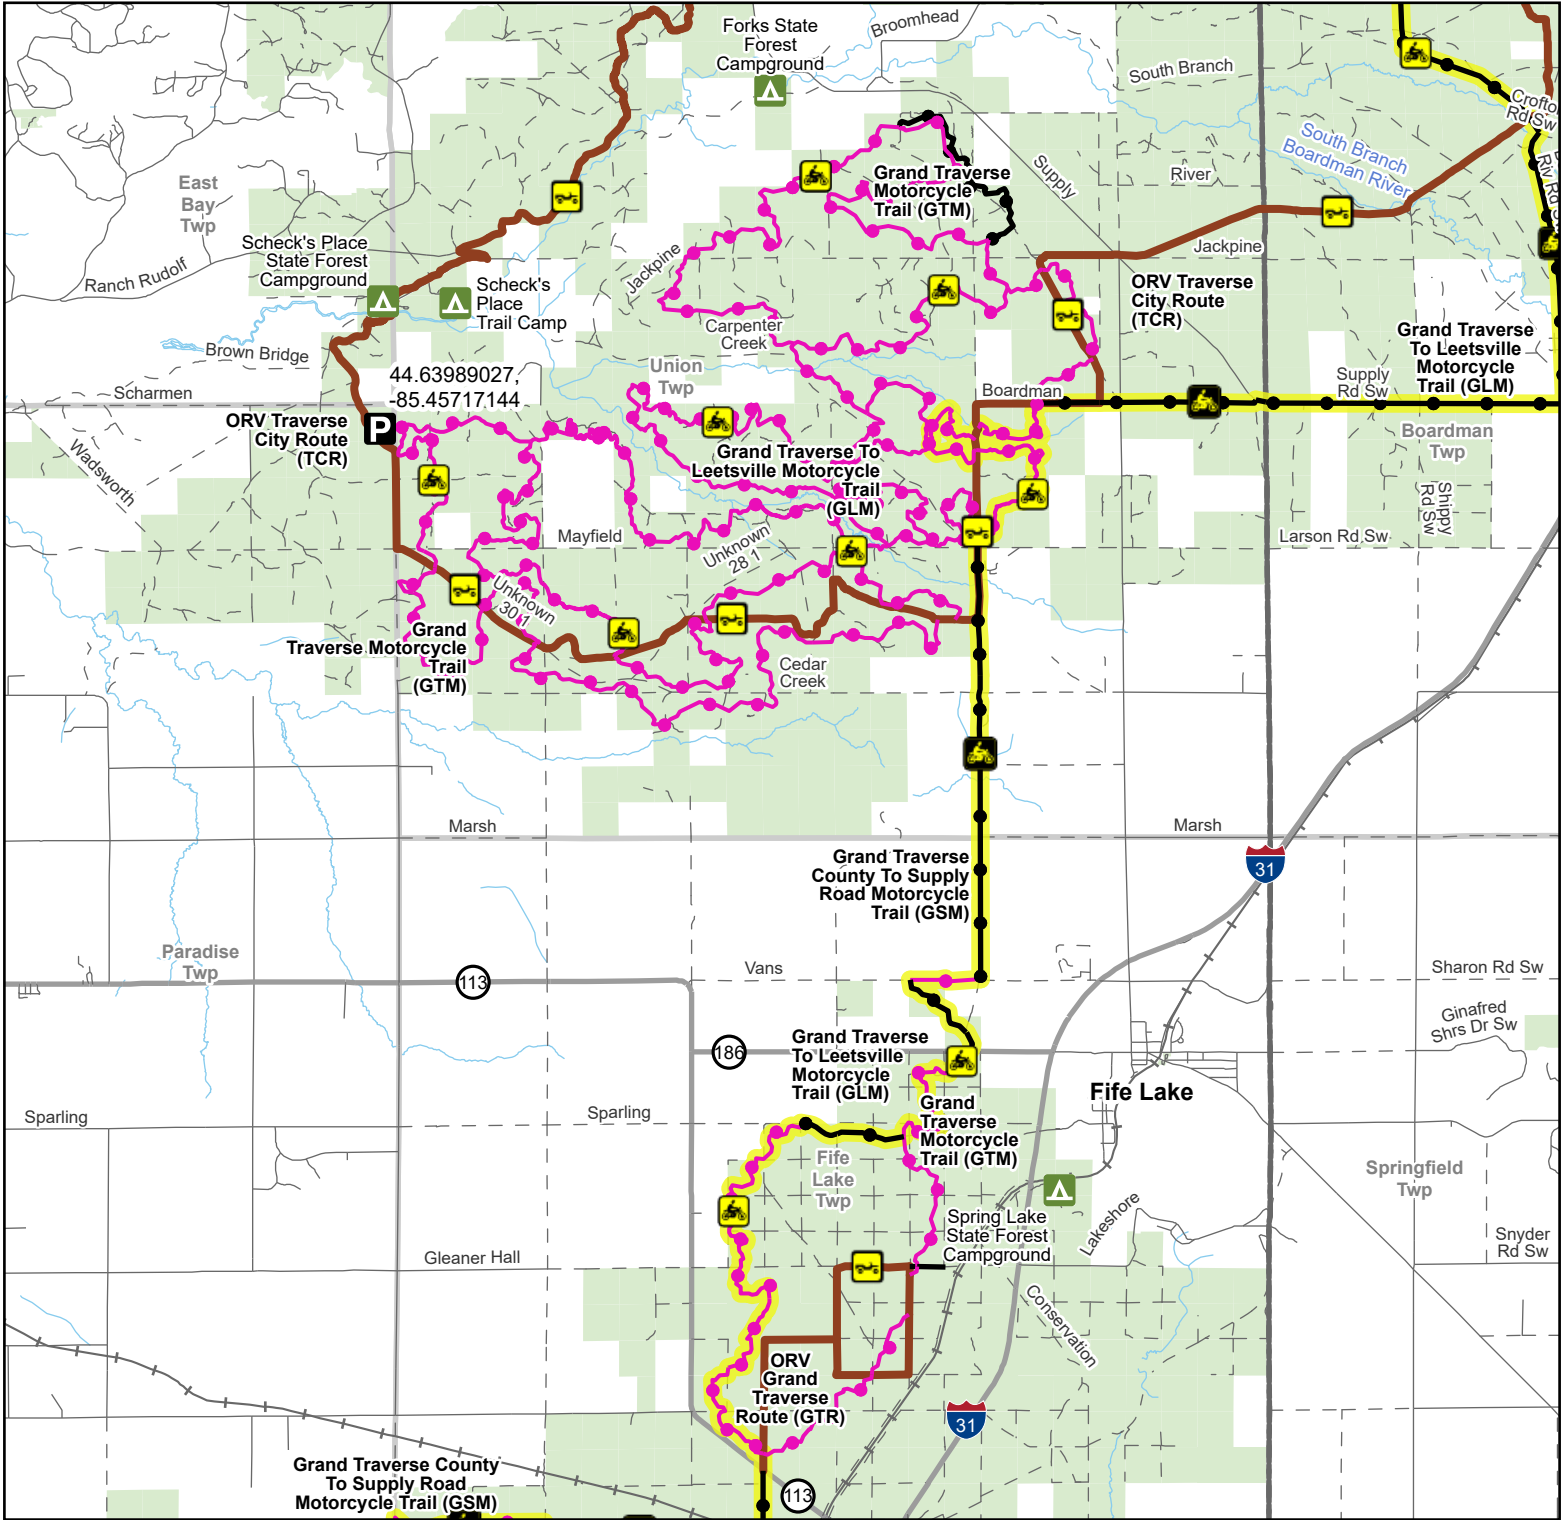

Grand Traverse Motorcycle Trail (GTM)

Advisory: Trails and Routes have two-way traffic.
Disclaimer: Trails shown on this map are an approximate representation of the trail system at the time of publication and may not reflect current ground conditions. Stay on signed trails only!

Grand Traverse County, Michigan

Description:

- Parking Lot
- State forest campground
- Motorcycle Trail (ORV License And Trail Permit)
- Motorcycle (SOS License)
- ORV Route

- Motorcycle - 24 Inch, On Road, Secretary of State license required.
- Motorcycle - 24 Inch, Motorcycle only trail, ORV license and trail permit required.

- ORV Route (72 Inch) ORVs of all sizes including off-road motorcycles. ORV license and trail permit required unless licensed by the Secretary of State.
- Michigan Cross Country Cycle Trail MCCCT
- Highway
- Paved Road

- Gravel or Dirt Road
- Railroad
- DNR-managed land
- Civil Township
- County