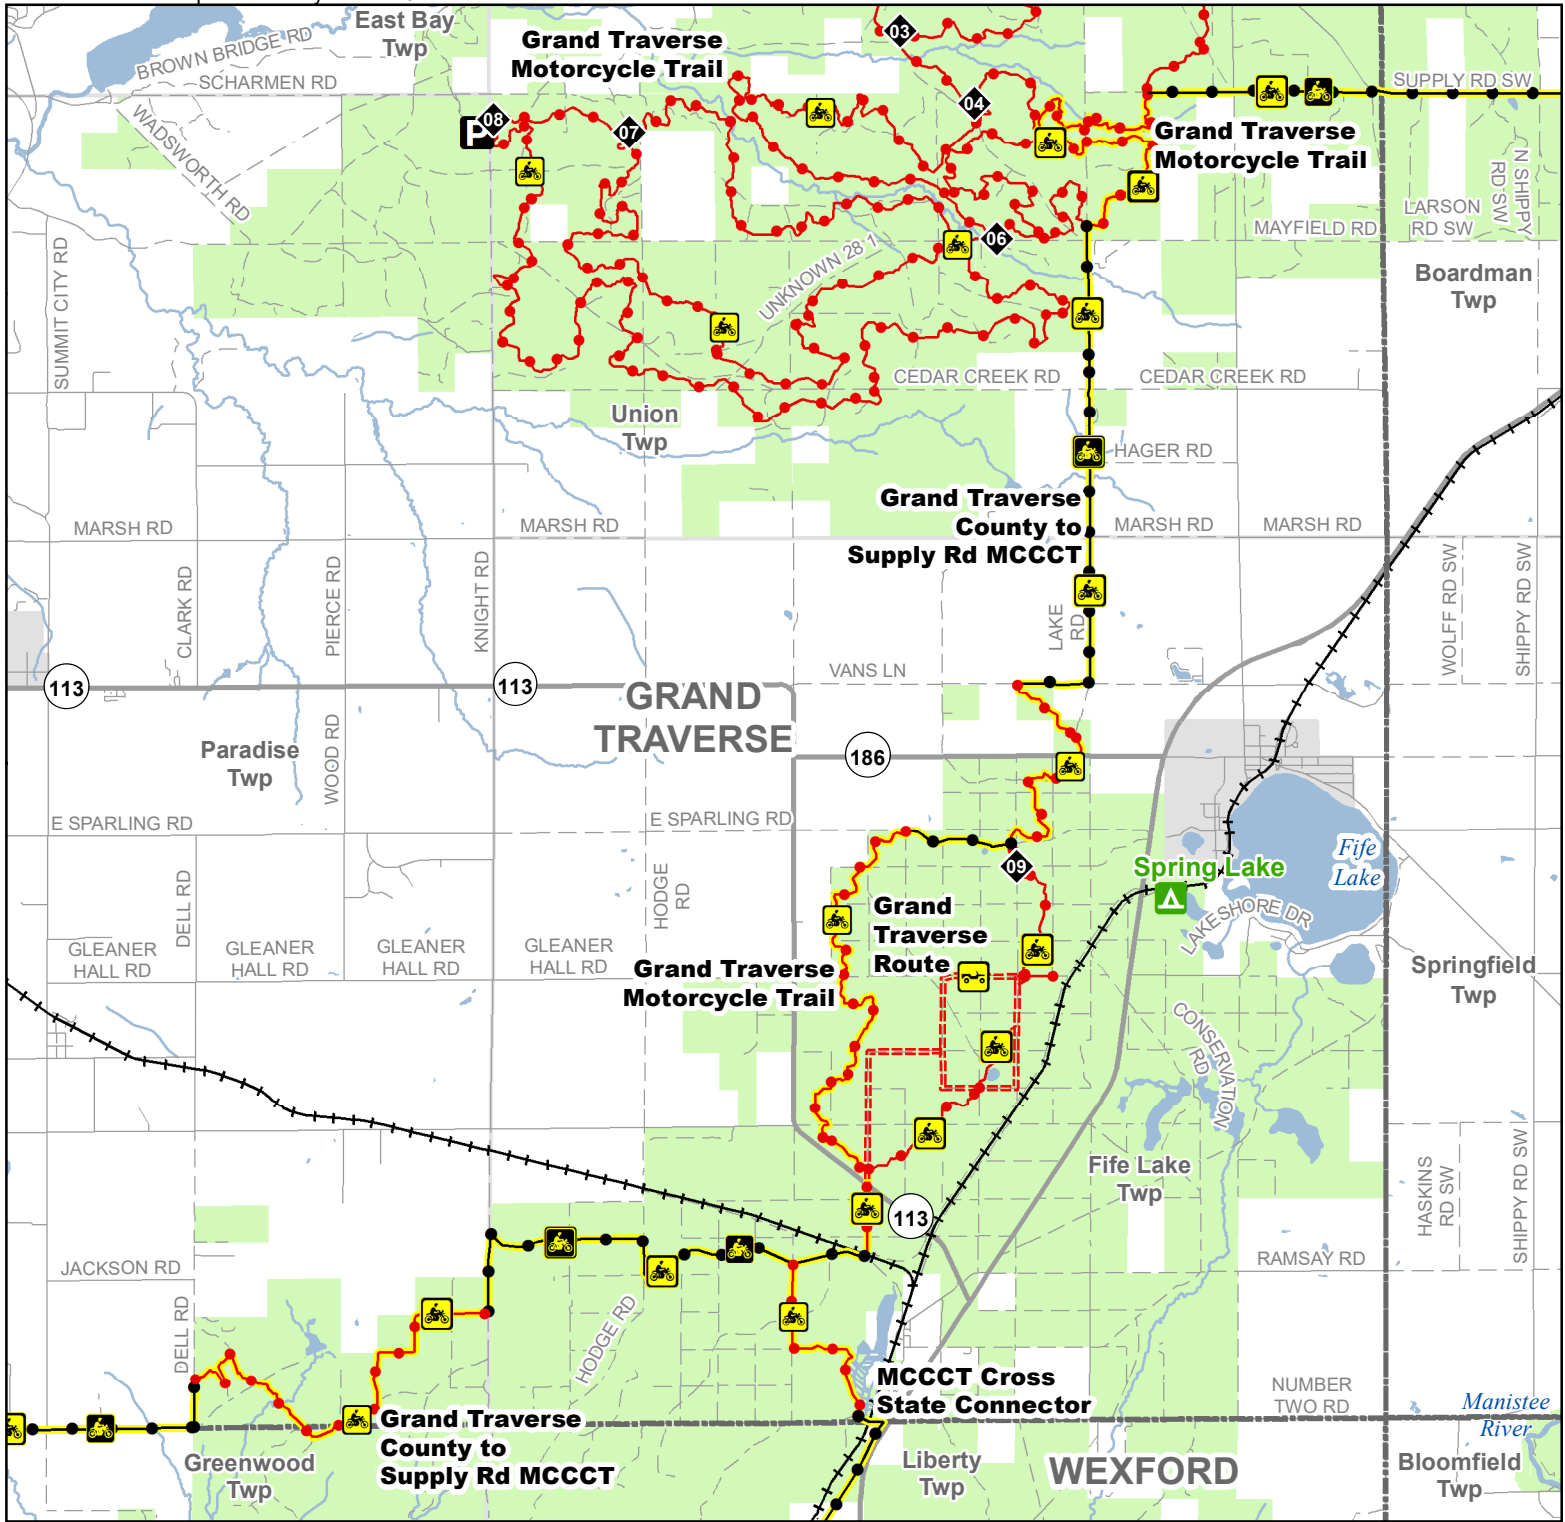

Grand Traverse County to Supply Rd. Motorcycle MCCCT

Grand Traverse County, Michigan

Description: Motorcycle trail 13 miles.

ADVISORY: Trails and Routes have two-way traffic.
DISCLAIMER: Trails shown on this map are an approximate representation of the trail system at the time of publication and may not reflect current ground conditions. STAY ON SIGNED TRAILS ONLY!

◆ Trail Intersection Marker

🏍️ ORV Routes

▲ State Forest Campground

ORV Route – ORVs of all sizes including off-road motorcycles. ORV license and trail permit required unless licensed by the Secretary of State.

P Parking Lot

🏍️ Motorcycle Trails (SOS License)

● Motorcycle Trail - Secretary of State license required.

🏍️ Motorcycle Trails (DNR License)

🏍️ MCCCT Trails

Motorcycle Trail – Motorcycles Only. ORV license and trail permit required.

State Forest Land

Michigan Cross Country Cycle Trail (MCCCT)

Township

Highway

Paved Road

Gravel or Dirt Road

Railroad

Lake and River