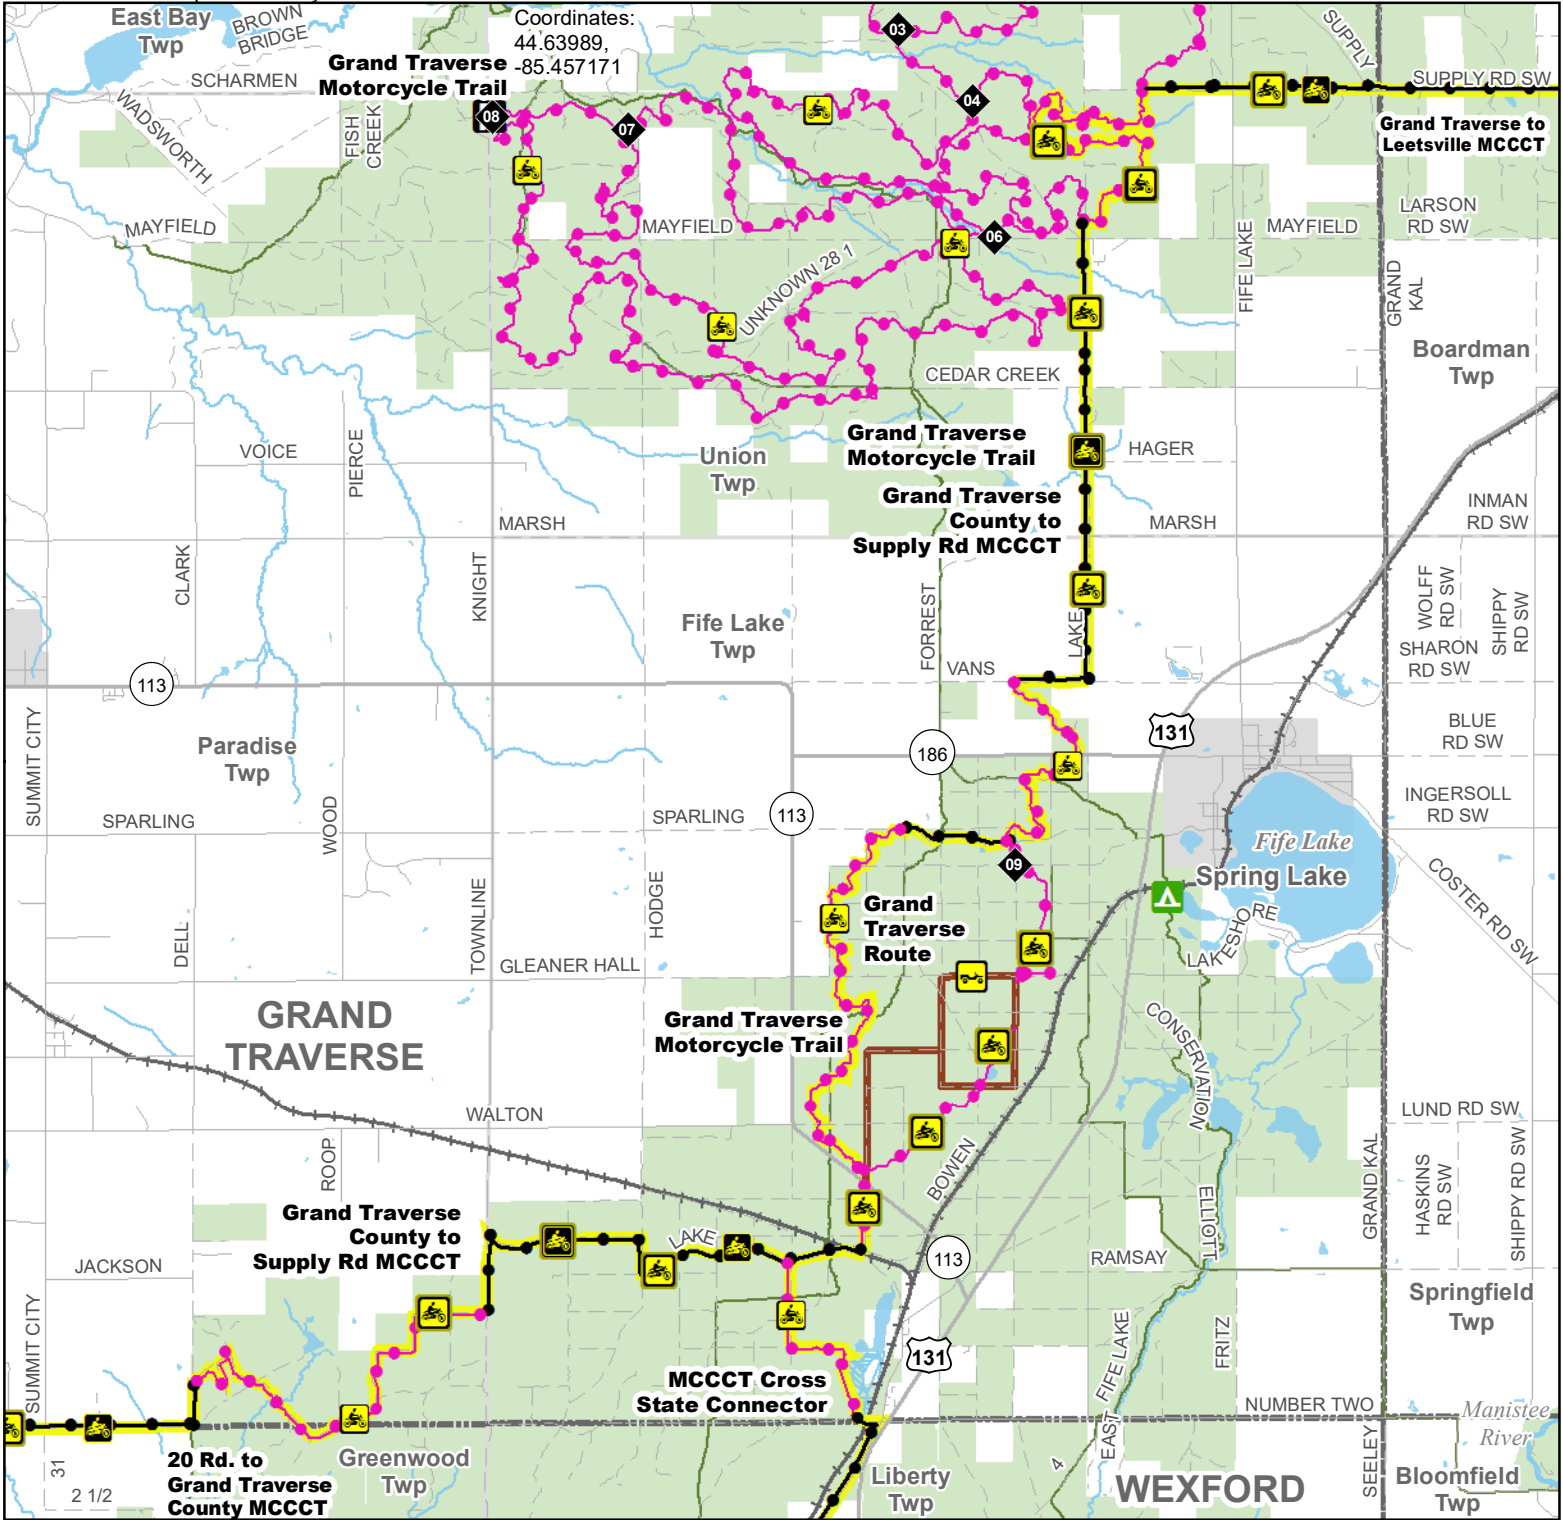

Grand Traverse County to Supply Rd. Motorcycle MCCCT

Grand Traverse County, Michigan

Description: Motorcycle trail 13 miles.

Coordinates:
44.63989,
-85.457171

ADVISORY: Trails and Routes have two-way traffic.
DISCLAIMER: Trails shown on this map are an approximate representation of the trail system at the time of publication and may not reflect current ground conditions. **STAY ON SIGNED TRAILS ONLY!**

◆ Trail Intersection Marker

🏍️ ORV Routes

🏕️ State Forest Campground

ORV Route – ORVs of all sizes including off-road motorcycles. ORV license and trail permit required unless licensed by the Secretary of State.

Michigan Cross Country Cycle Trail (MCCCT)

Non-motorized trail

Highway

Paved road

Gravel or dirt road

Railroad

Lake and River

State Forest Land

Township

County

Michigan.gov/ORVInfo

Updated: 7/1/2022