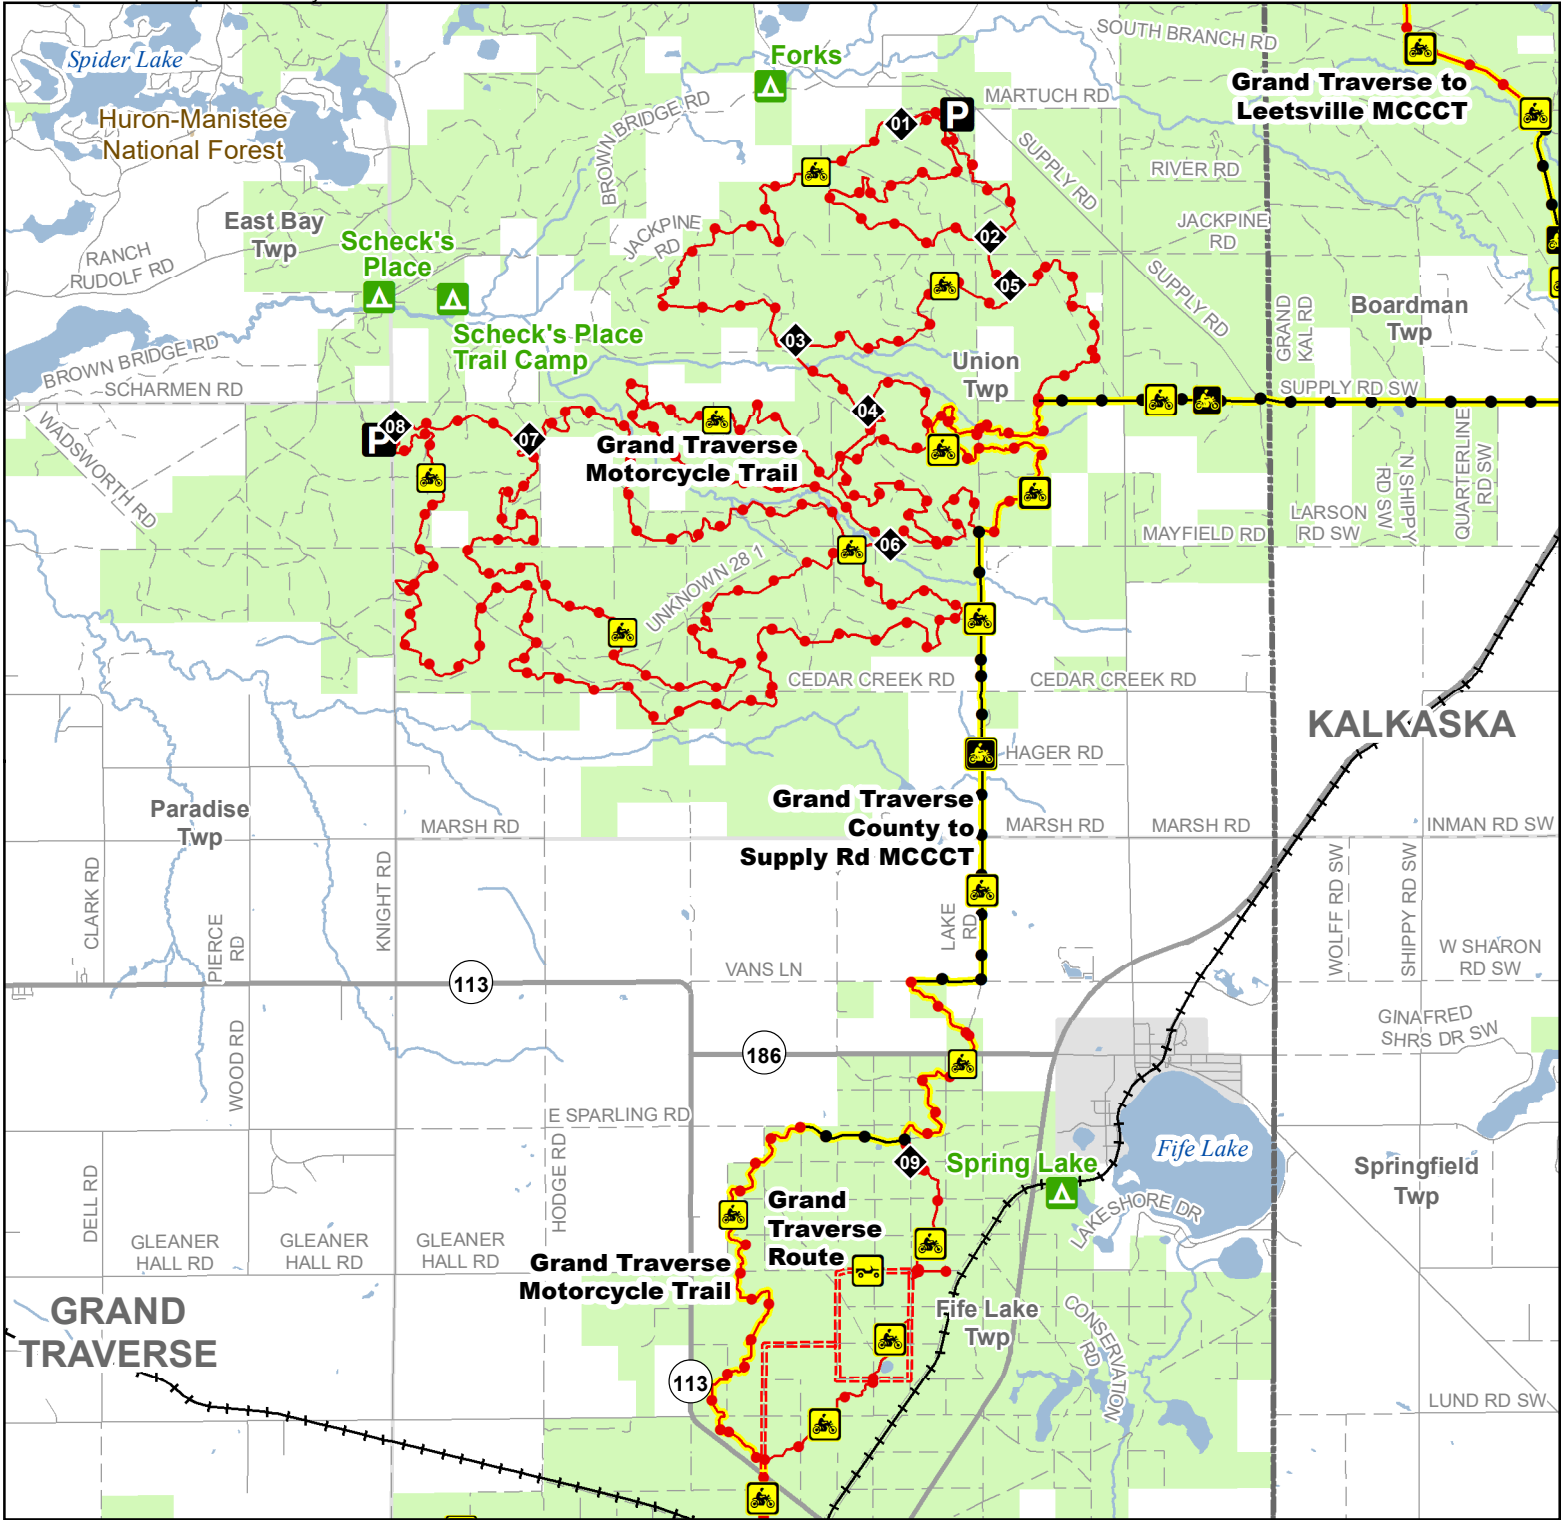

Grand Traverse Motorcycle Trail

Grand Traverse County, Michigan

Description: Motorcycle trail 63 miles.

ADVISORY: Trails and Routes have two-way traffic.
 DISCLAIMER: Trails shown on this map are an approximate representation of the trail system at the time of publication and may not reflect current ground conditions.
STAY ON SIGNED TRAILS ONLY!

- Trail Intersection Marker
- State Forest Campground
- Parking Lot
- Motorcycle Trails (SOS License)
- Motorcycle Trails (DNR License)
- MCCCT Trails

- ORV Routes
- ORV Route – ORVs of all sizes including off-road motorcycles. ORV license and trail permit required unless licensed by the Secretary of State.
- Motorcycle Trail - Secretary of State license required.

- Motorcycle Trail – Motorcycles Only. ORV license and trail permit required.
- Michigan Cross Country Cycle Trail (MCCCT)
- Highway
- Paved Road
- Gravel or Dirt Road
- Railroad
- Lake and River

- State Forest Land
- Federal Land
- Township
- County

0 0.5 1 Miles

Michigan.gov/ORVInfo