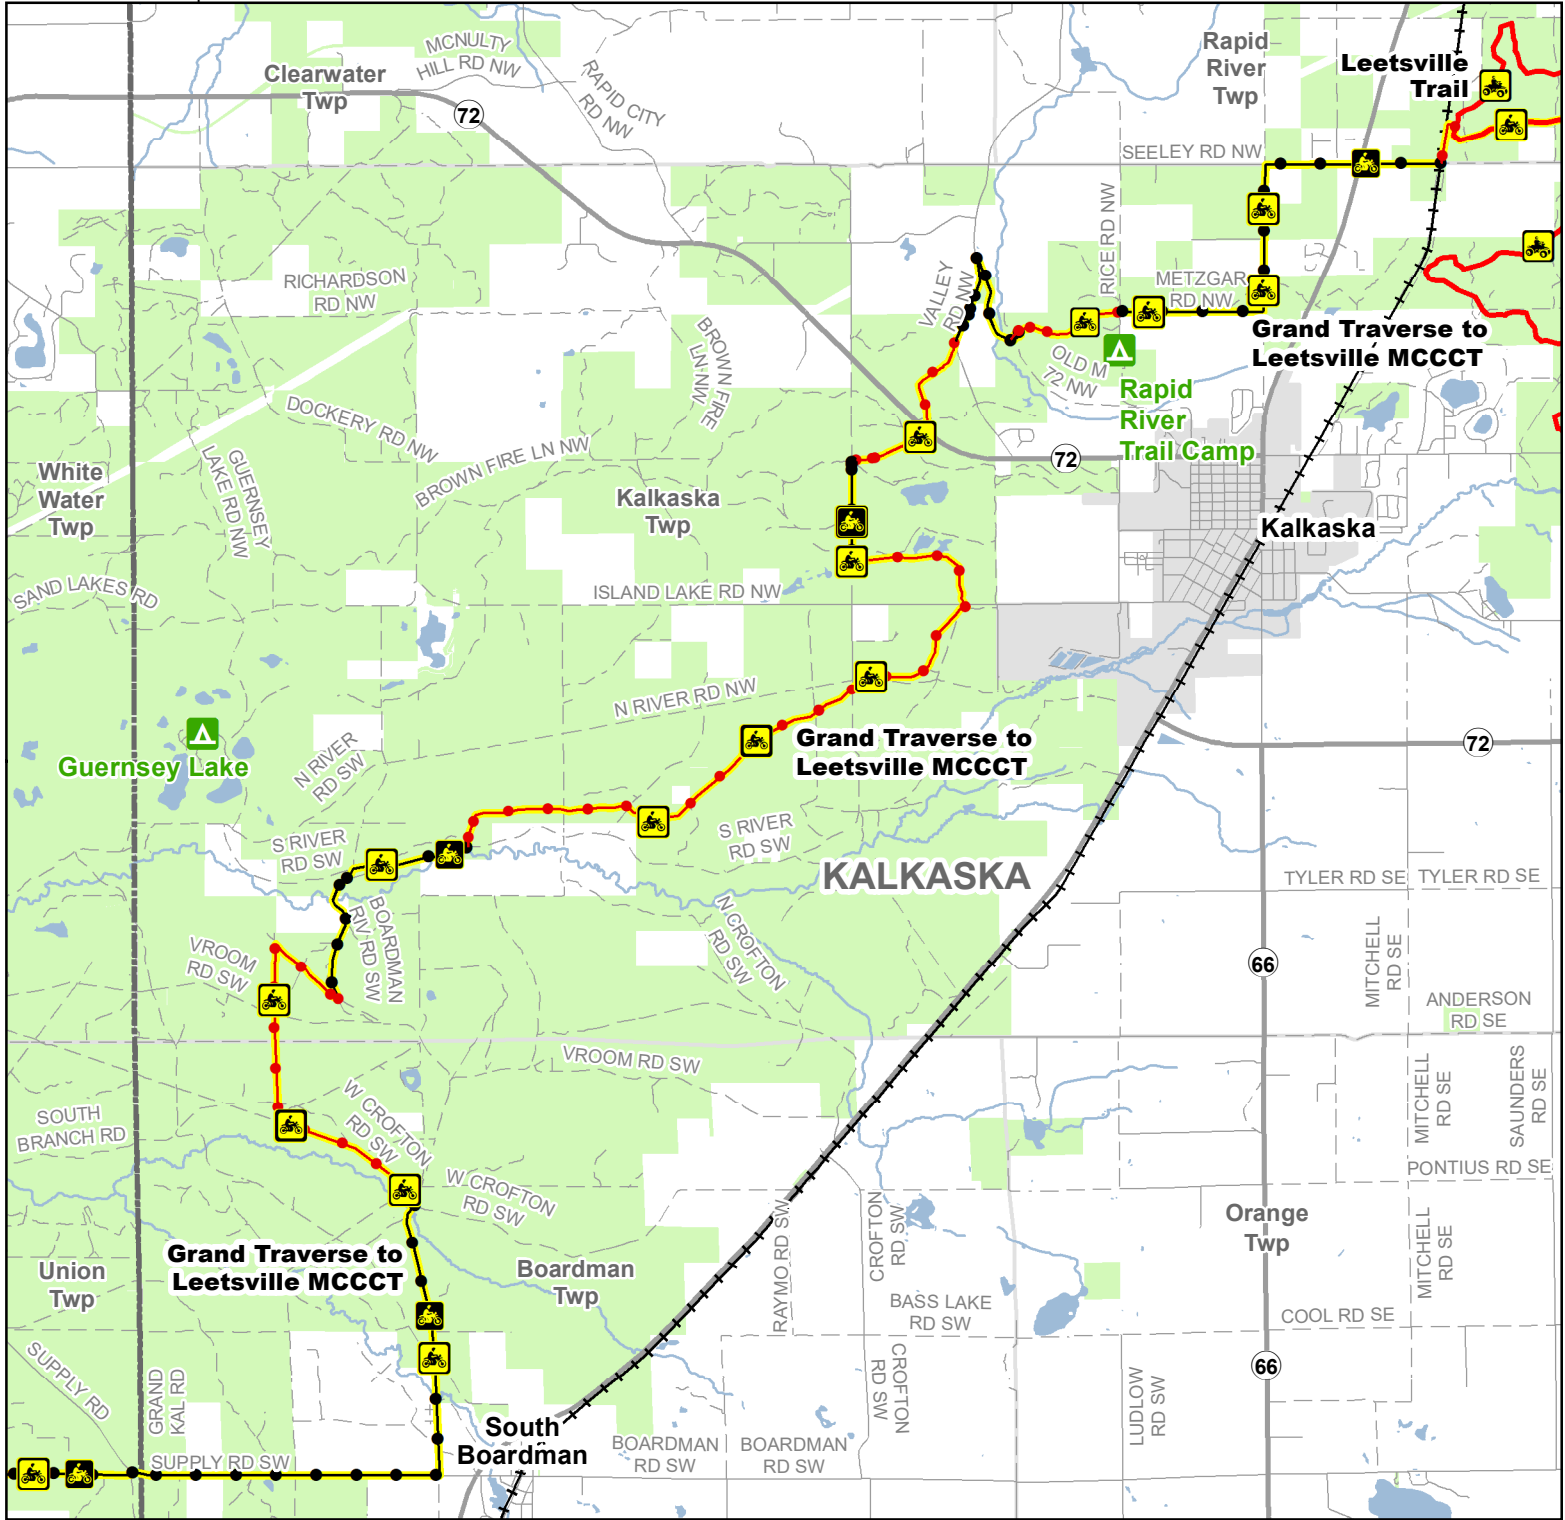

Grand Traverse to Leetsville Motorcycle MCCCT

Kalkaska County, Michigan

ADVISORY: Trails and Routes have two-way traffic.
DISCLAIMER: Trails shown on this map are an approximate representation of the trail system at the time of publication and may not reflect current ground conditions. STAY ON SIGNED TRAILS ONLY!

Description:

- State Forest Campground
- Motorcycle Trails (SOS License)
- Motorcycle Trails (DNR License)
- MCCCT Trails
- ORV Trails

- ORV Trail – ORVs 50 inches in width or less including off-road motorcycles. ORV license and trail permit required.
- Motorcycle Trail - Secretary of State license required.

- Motorcycle Trail – Motorcycles Only. ORV license and trail permit required.
- Michigan Cross Country Cycle Trail (MCCCT)
- Highway
- Paved Road
- Gravel or Dirt Road
- Railroad

- Lake and River
- State Forest Land
- Township
- County