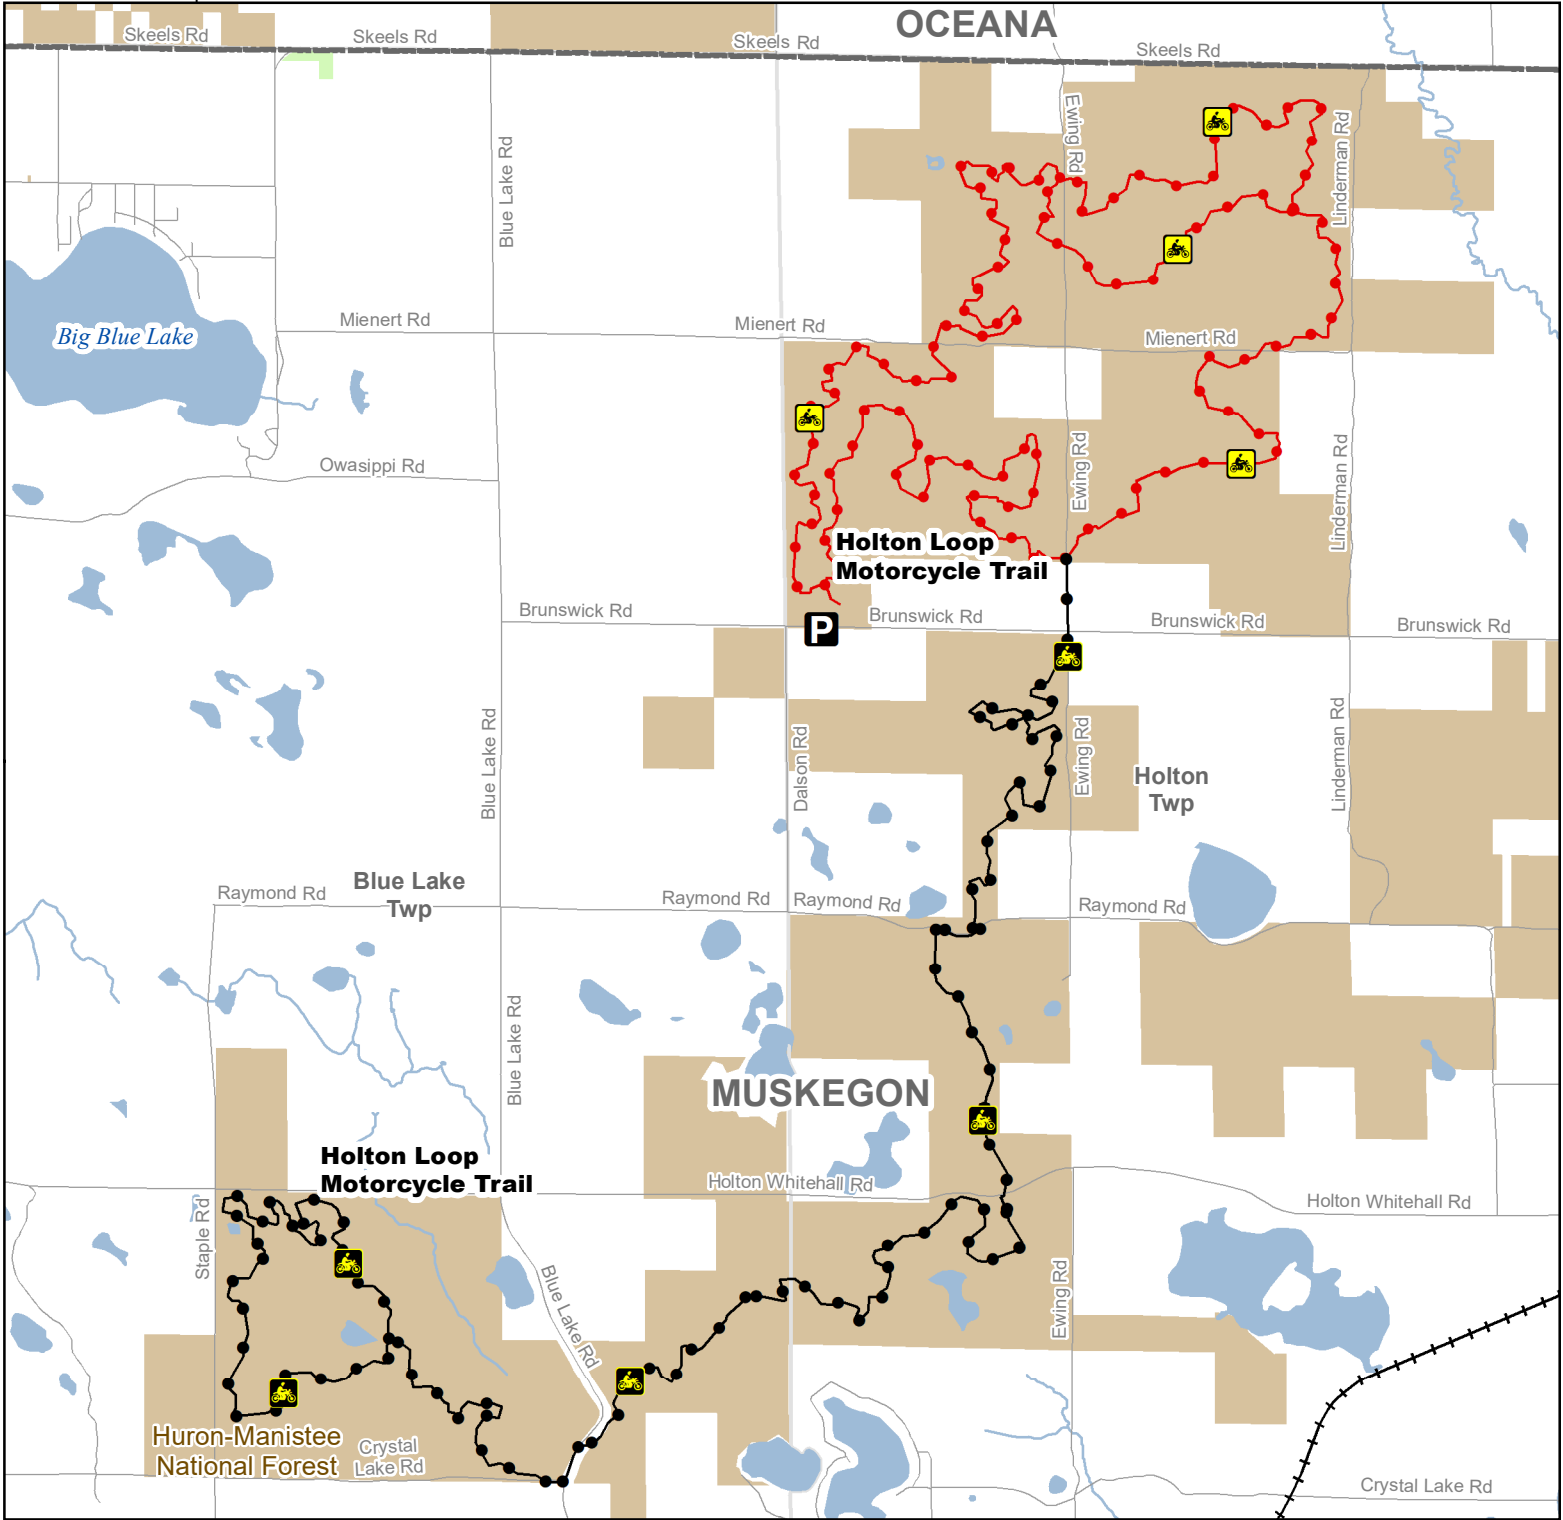

Holton Loop Motorcycle Trail

Muskegon County, Michigan

ADVISORY: Trails and Routes have two-way traffic.
DISCLAIMER: Trails shown on this map are an approximate representation of the trail system at the time of publication and may not reflect current ground conditions. STAY ON SIGNED TRAILS ONLY!

Description:

- Parking Lot
- Motorcycle Trails (SOS License)
- Motorcycle Trails (DNR License)
- Motorcycle Trail - Secretary of State license required.
- Motorcycle Trail – Motorcycles Only. ORV license and trail permit required.
- Paved Road
- Railroad
- Lake and River
- State Forest Land
- Federal Land
- Township
- County