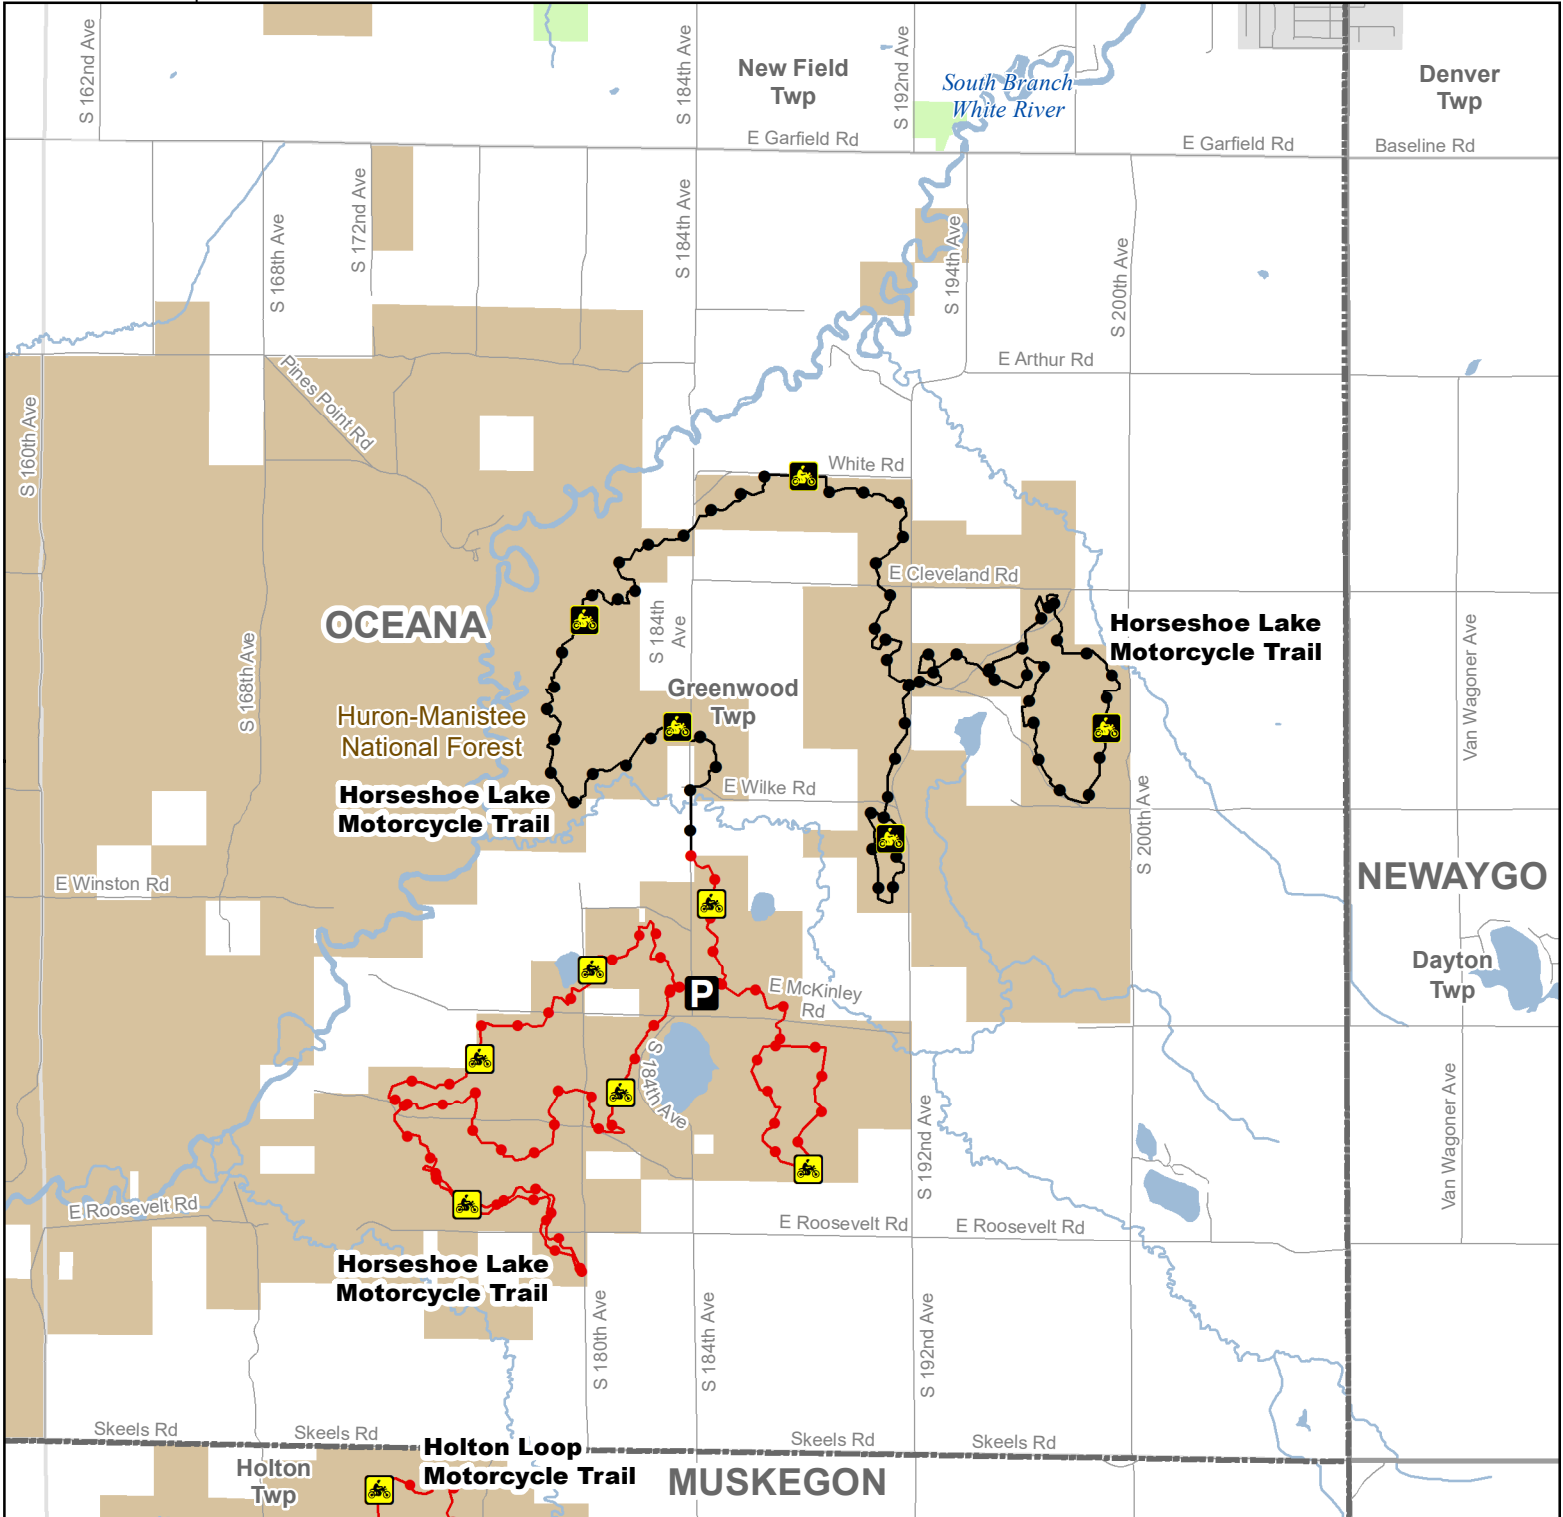

Horseshoe Lake Motorcycle Trail

Newaygo County, Michigan

ADVISORY: Trails and Routes have two-way traffic.
DISCLAIMER: Trails shown on this map are an approximate representation of the trail system at the time of publication and may not reflect current ground conditions. STAY ON SIGNED TRAILS ONLY!

Description:

- Parking Lot
- Motorcycle Trails (SOS License)
- Motorcycle Trails (DNR License)
- Motorcycle Trail - Secretary of State license required.

- Motorcycle Trail – Motorcycles Only. ORV license and trail permit required.
- Highway
- Paved Road
- Lake and River
- State Forest Land
- Federal Land
- Township

County

Michigan.gov/ORVInfo