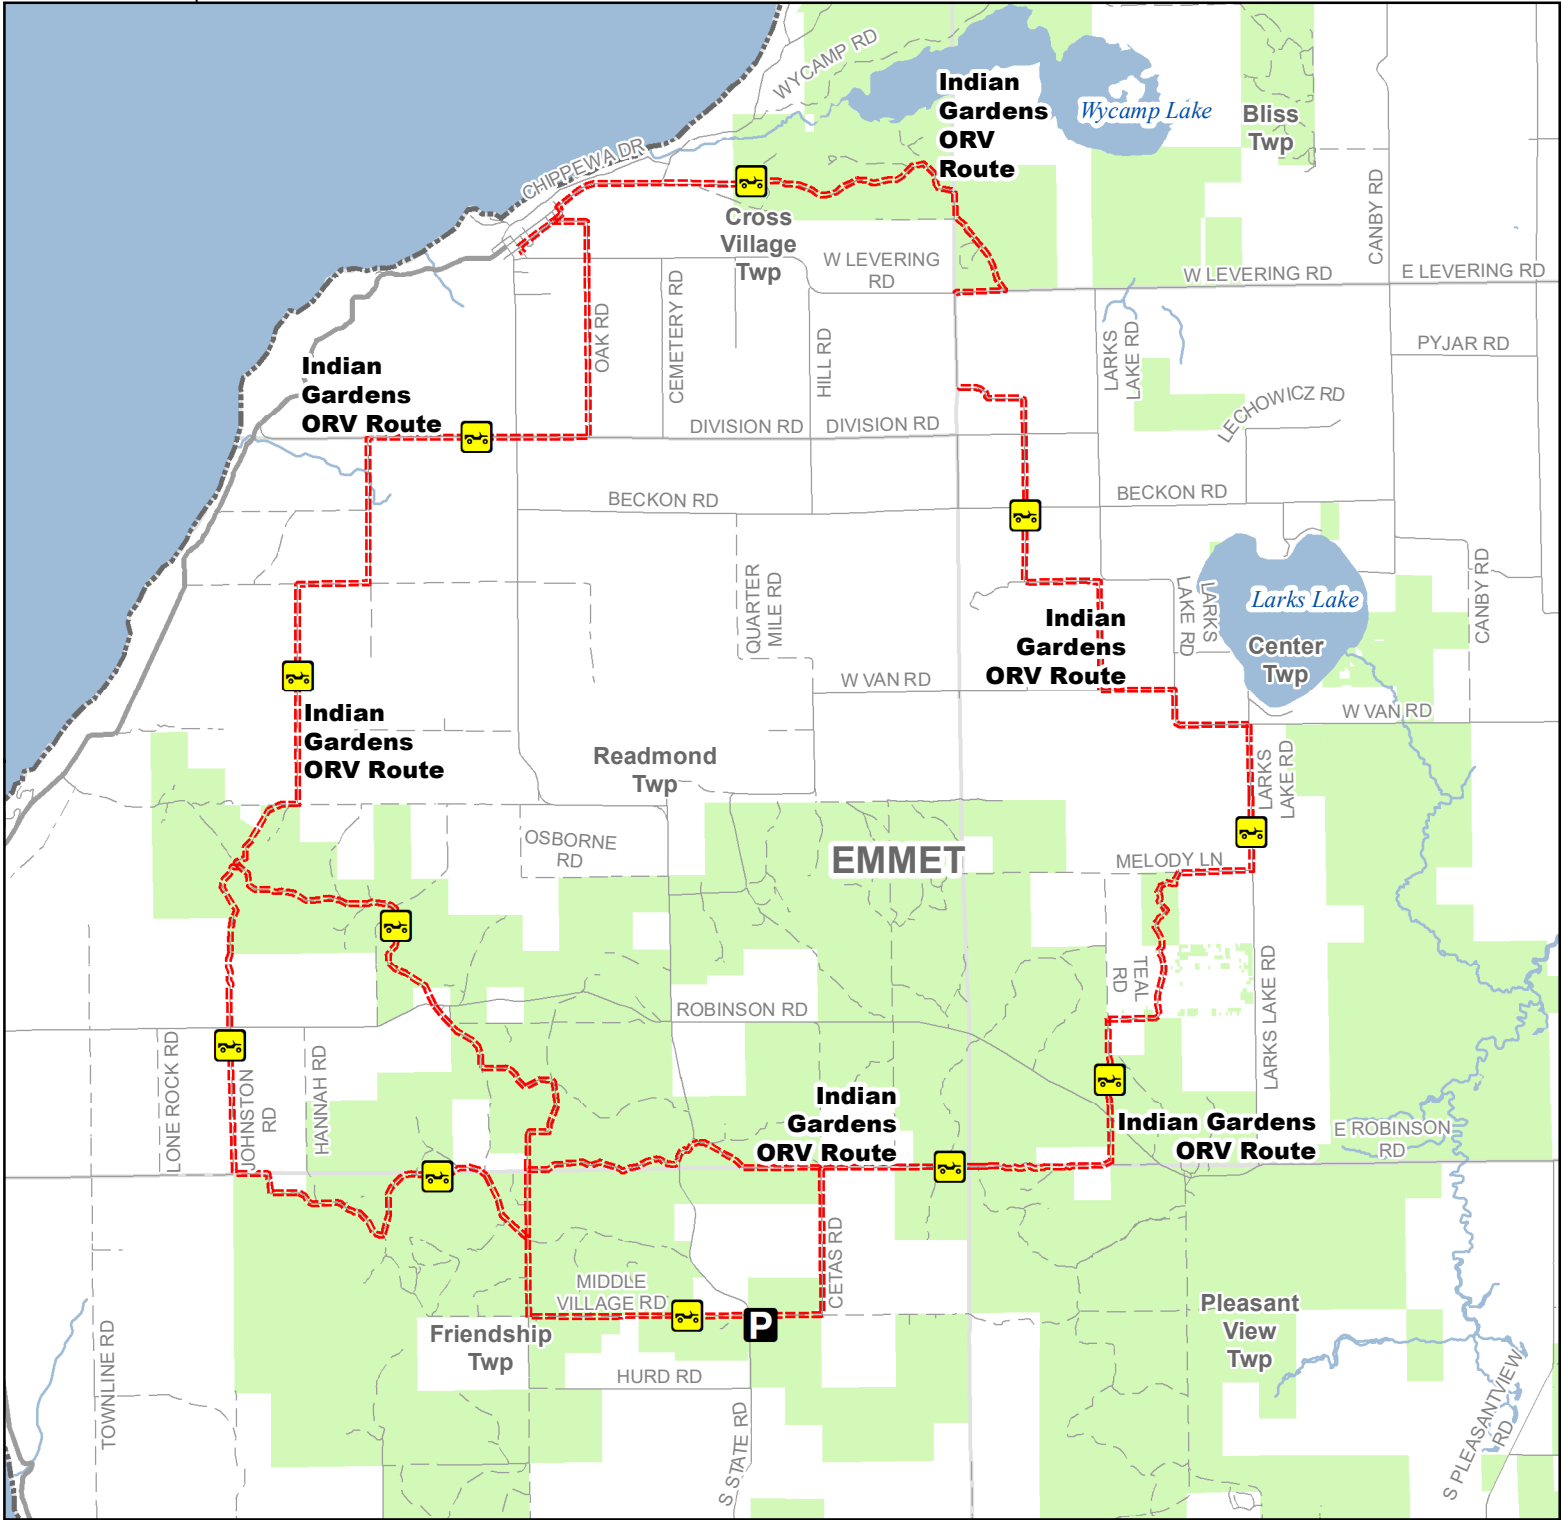

Indian Gardens ORV Route

Emmet County, Michigan

ADVISORY: Trails and Routes have two-way traffic.
DISCLAIMER: Trails shown on this map are an approximate representation of the trail system at the time of publication and may not reflect current ground conditions. STAY ON SIGNED TRAILS ONLY!

Description:

- Parking Lot
- ORV Routes
- ORV Route – ORVs of all sizes including off-road motorcycles. ORV license and trail permit required unless licensed by the Secretary of State.
- Paved Road
- Gravel or Dirt Road
- Lake and River
- State Forest Land
- Township
- County
- Highway