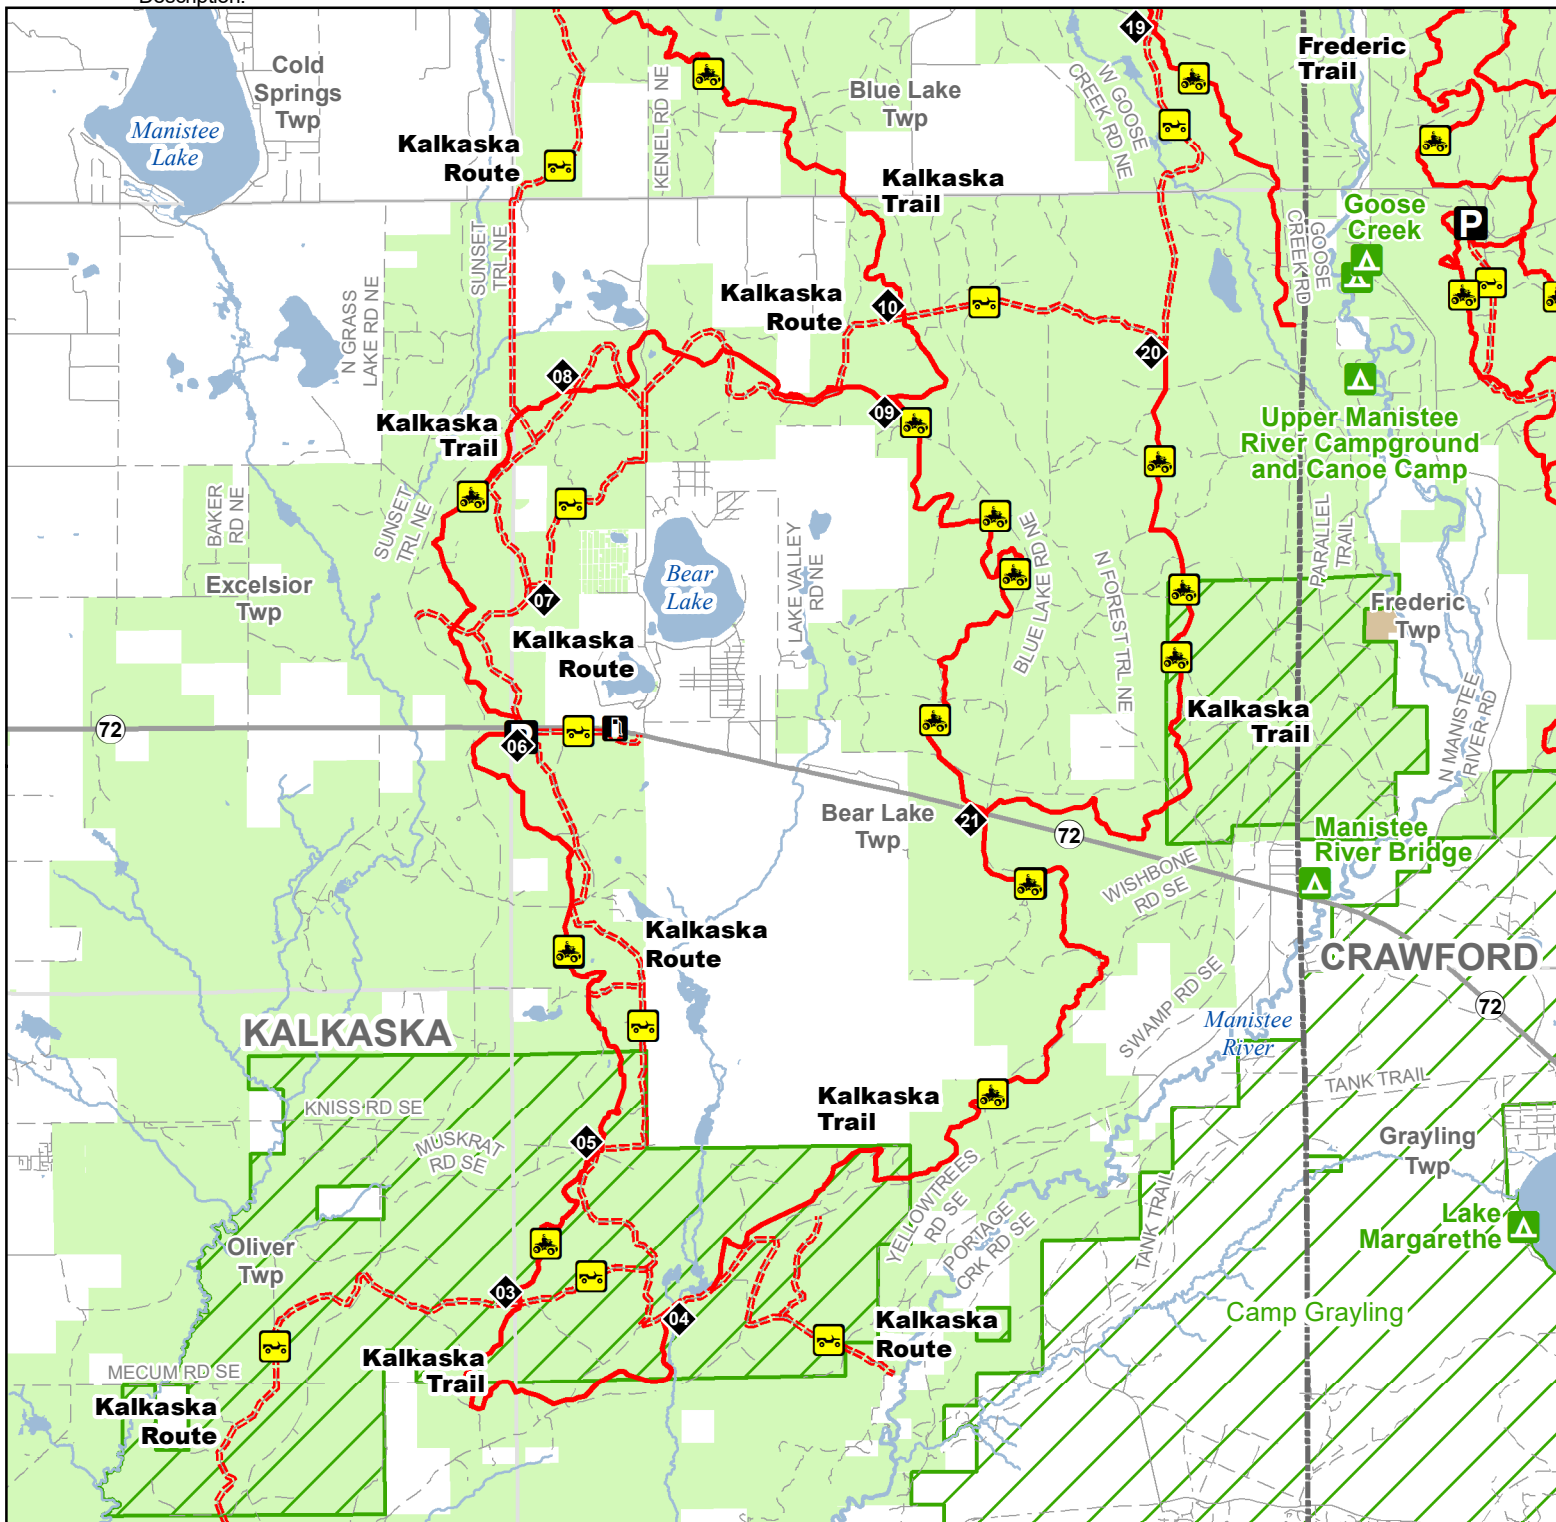

Kalkaska Trail & Route Central

Kalkaska County, Michigan

Description:

ADVISORY: Trails and Routes have two-way traffic.
DISCLAIMER: Trails shown on this map are an approximate representation of the trail system at the time of publication and may not reflect current ground conditions. STAY ON SIGNED TRAILS ONLY!

◆ Trail Intersection Marker

▲ State Forest Campground

P Parking Lot

🛢 Gas Station

🛵 ORV Trails

🛵 ORV Routes

ORV Route – ORVs of all sizes including off-road motorcycles. ORV license and trail permit required unless licensed by the Secretary of State.

ORV Trail – ORVs 50 inches in width or less including off-road motorcycles. ORV license and trail permit required.

🟩 Camp Grayling
🟩 State Forest Land
🟤 Federal Land
🟡 Township
🟦 County

— Highway
— Paved Road
- - Gravel or Dirt Road
🟦 Lake and River