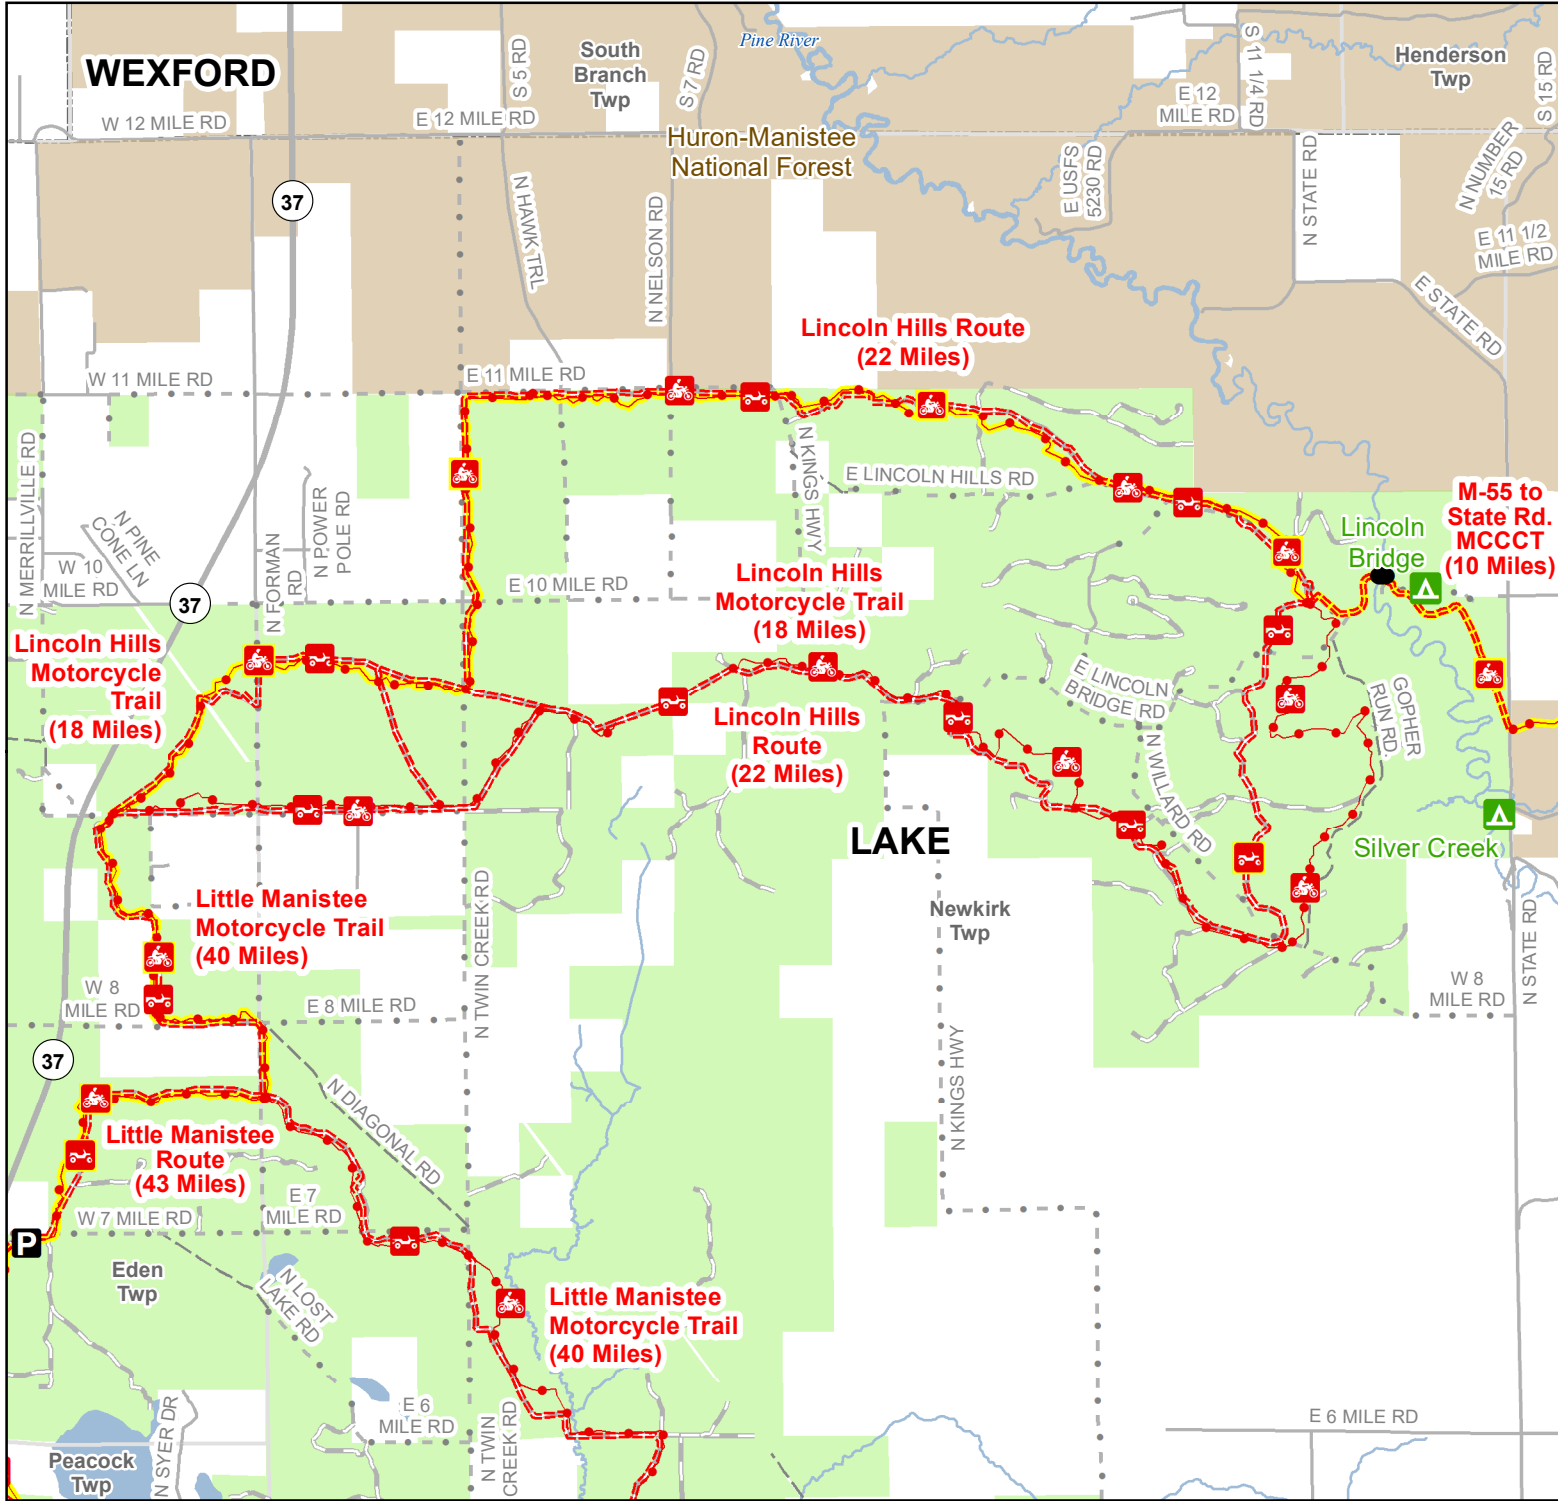

# Lincoln Hills Motorcycle Trail & Route

Lake County, Michigan

ADVISORY: Trails and Routes have two-way traffic.  
DISCLAIMER: Trails shown on this map are an approximate representation of the trail system at the time of publication and may not reflect current ground conditions.  
**STAY ON SIGNED TRAILS ONLY!**

- Bridge
- State Forest Campground
- Parking Lot
- ORV Route
- Motorcycle Trail (DNR License)
- MCCCT Trail

- ORV Route – ORVs of all sizes including off-road motorcycles. ORV license and trail permit required unless licensed by the Secretary of State.
- Motorcycle Trail – Motorcycles Only. ORV license and trail permit required.
- Michigan Cross Country Cycle Trail (MCCCT)
- Forest Road
- Federal / State Highway
- Federal / State / County - Paved Road
- Federal / State - Dirt/Gravel Road

- County - Gravel Road
- County - Dirt Road (Seasonal)
- Forest Road
- Lakes and Rivers
- State Forest Land
- Federal Land
- Township
- County Boundary