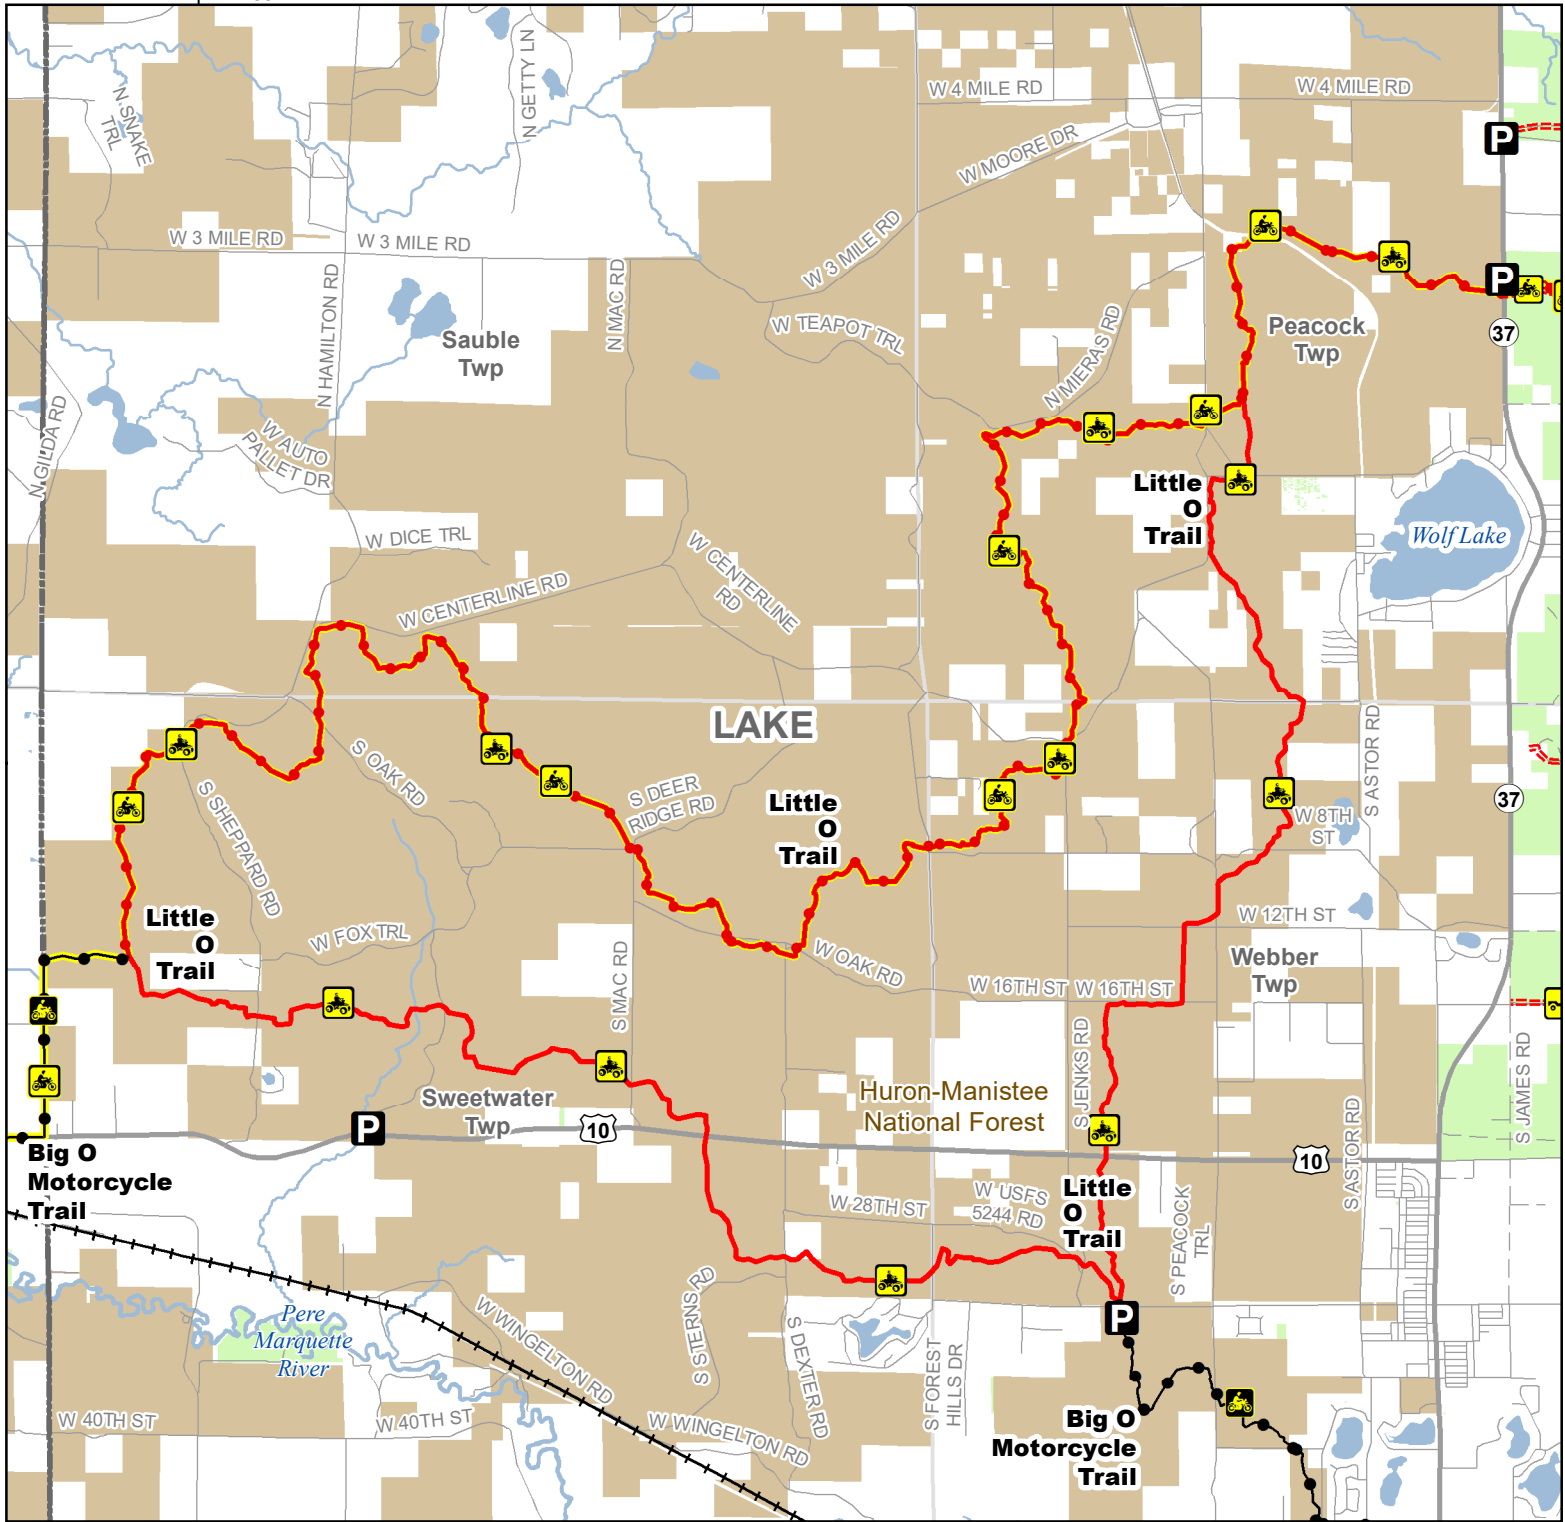

# Little O Trail

## Lake County, Michigan

Description: 38 miles

ADVISORY: Trails and Routes have two-way traffic.  
DISCLAIMER: Trails shown on this map are an approximate representation of the trail system at the time of publication and may not reflect current ground conditions. STAY ON SIGNED TRAILS ONLY!

Michigan Cross Country Cycle Trail (MCCCT)

Highway

Paved Road

Gravel or Dirt Road

Railroad

Lake and River

State Forest Land

Federal Land

Township

County

Michigan.gov/ORVInfo