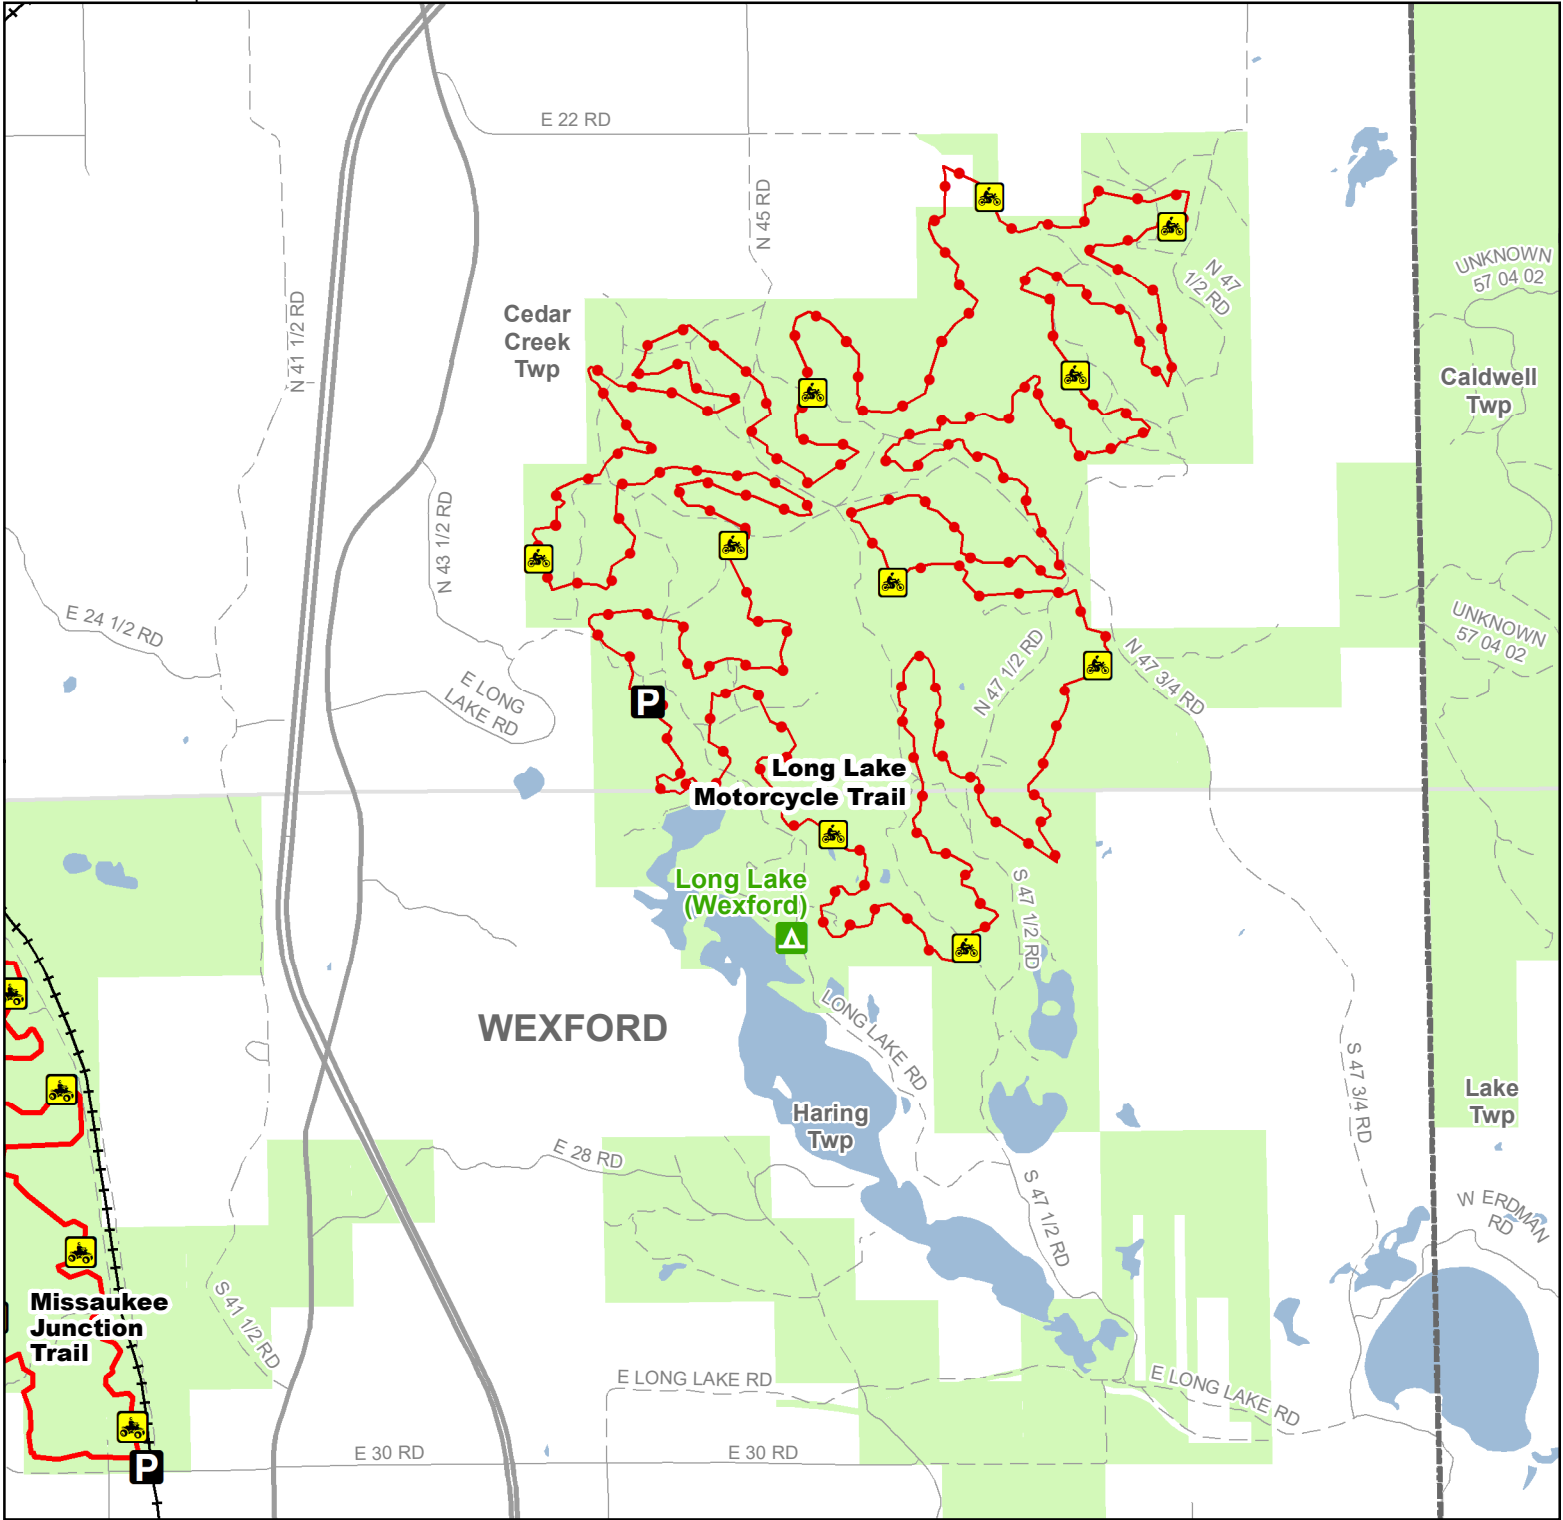

Long Lake Motorcycle Trail

Wexford County, Michigan

ADVISORY: Trails and Routes have two-way traffic.
DISCLAIMER: Trails shown on this map are an approximate representation of the trail system at the time of publication and may not reflect current ground conditions. **STAY ON SIGNED TRAILS ONLY!**

Description:

- State Forest Campground
- Parking Lot
- Motorcycle Trails (DNR License)
- ORV Trails

- ORV Trail – ORVs 50 inches in width or less including off-road motorcycles. ORV license and trail permit required.
- Motorcycle Trail – Motorcycles Only. ORV license and trail permit required.

- Highway
- Paved Road
- Gravel or Dirt Road

- Railroad
- Lake and River
- State Forest Land
- Township
- County

Michigan.gov/ORVInfo