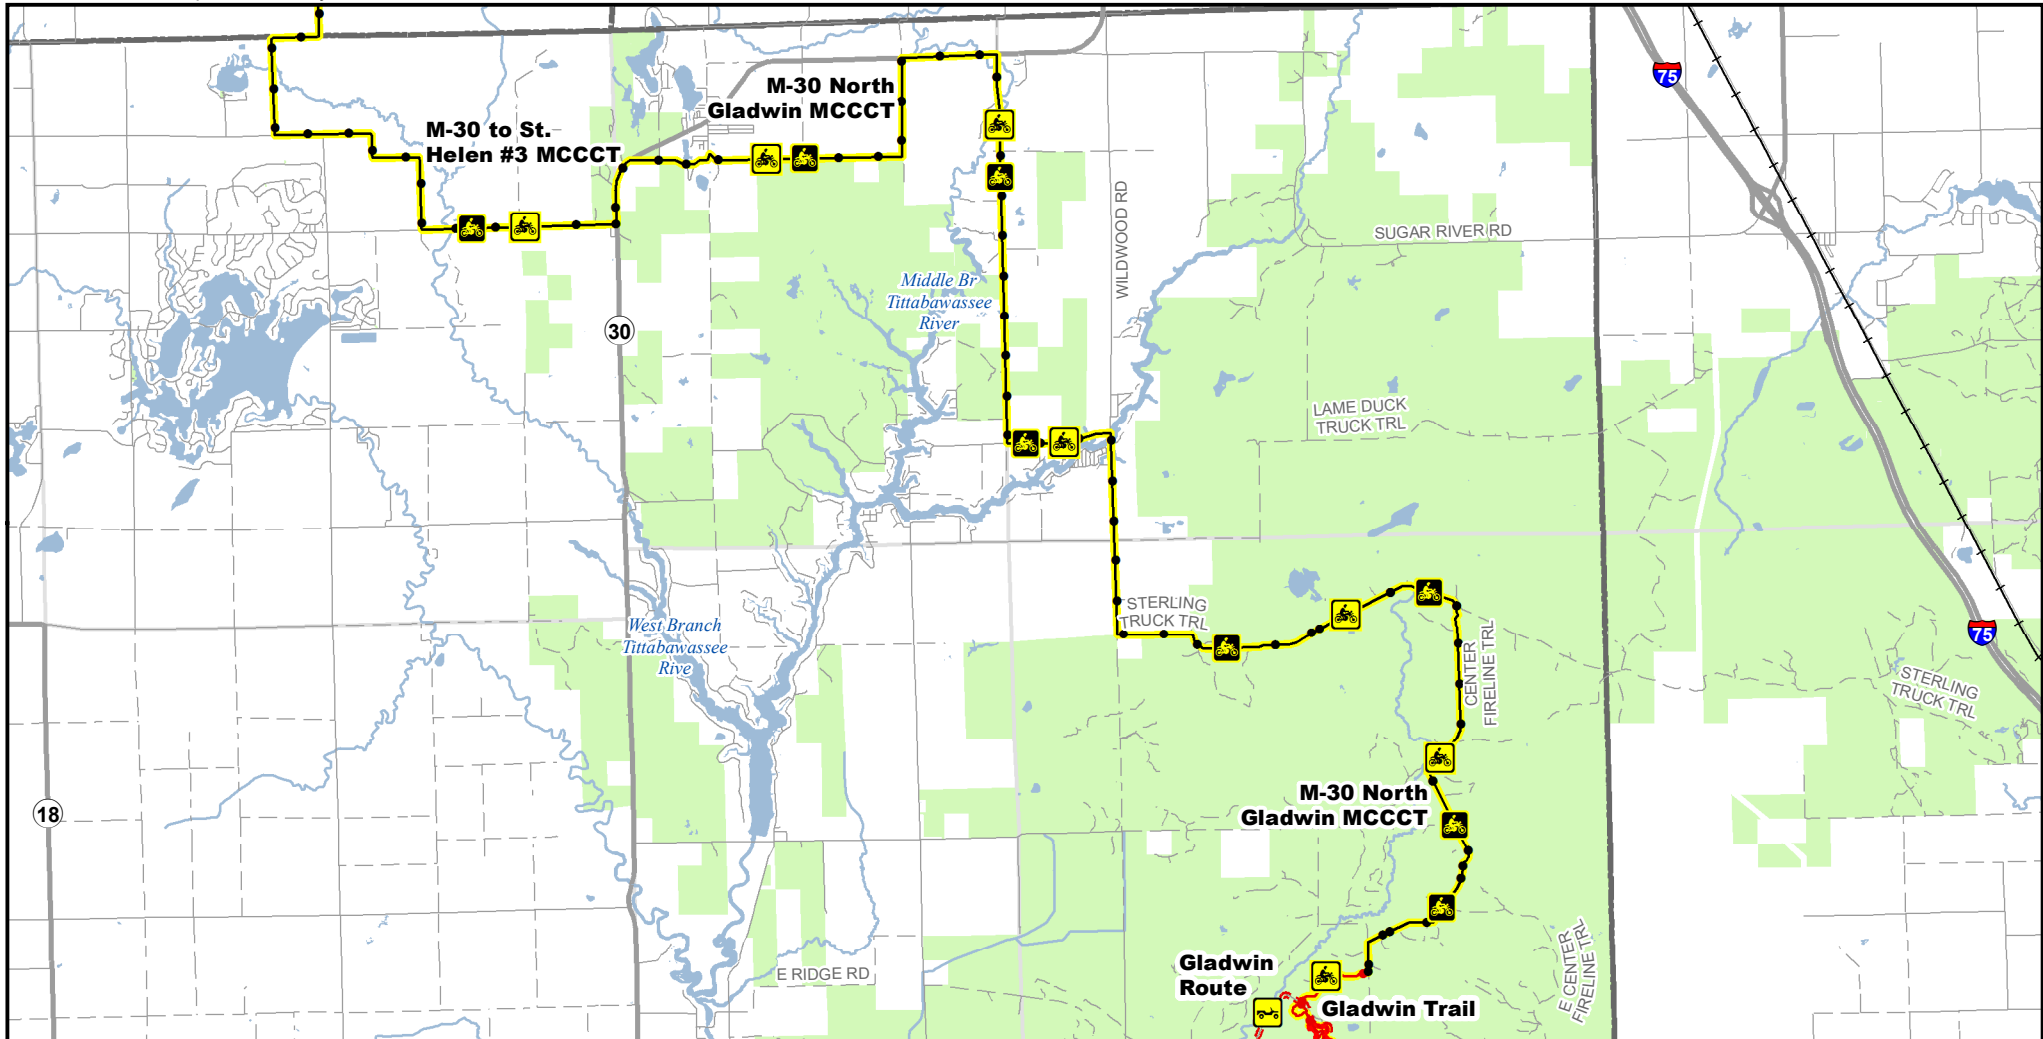

M-30 North Gladwin Motorcycle MCCCT

Gladwin County, Michigan

Description: Motorcycle trail 22.4 miles.

ADVISORY: Trails and Routes have two-way traffic.
DISCLAIMER: Trails shown on this map are an approximate representation of the trail system at the time of publication and may not reflect current ground conditions.
STAY ON SIGNED TRAILS ONLY!

Motorcycle trail (SOS license)

MCCCT Trails

ORV route

ORV Route – ORVs of all sizes including off-road motorcycles. ORV license and trail permit required unless licensed by the Secretary of State.

ORV Trail – ORVs 50 inches in width or less including off-road motorcycles. ORV license and trail permit required.

Motorcycle Trail - Secretary of State license required.

Motorcycle Trail – Motorcycles Only. ORV license and trail permit required.

Michigan Cross Country Cycle Trail (MCCCT)

Highway

Paved road

Gravel or dirt road

Lakes and rivers

State forest land

Township

County boundary