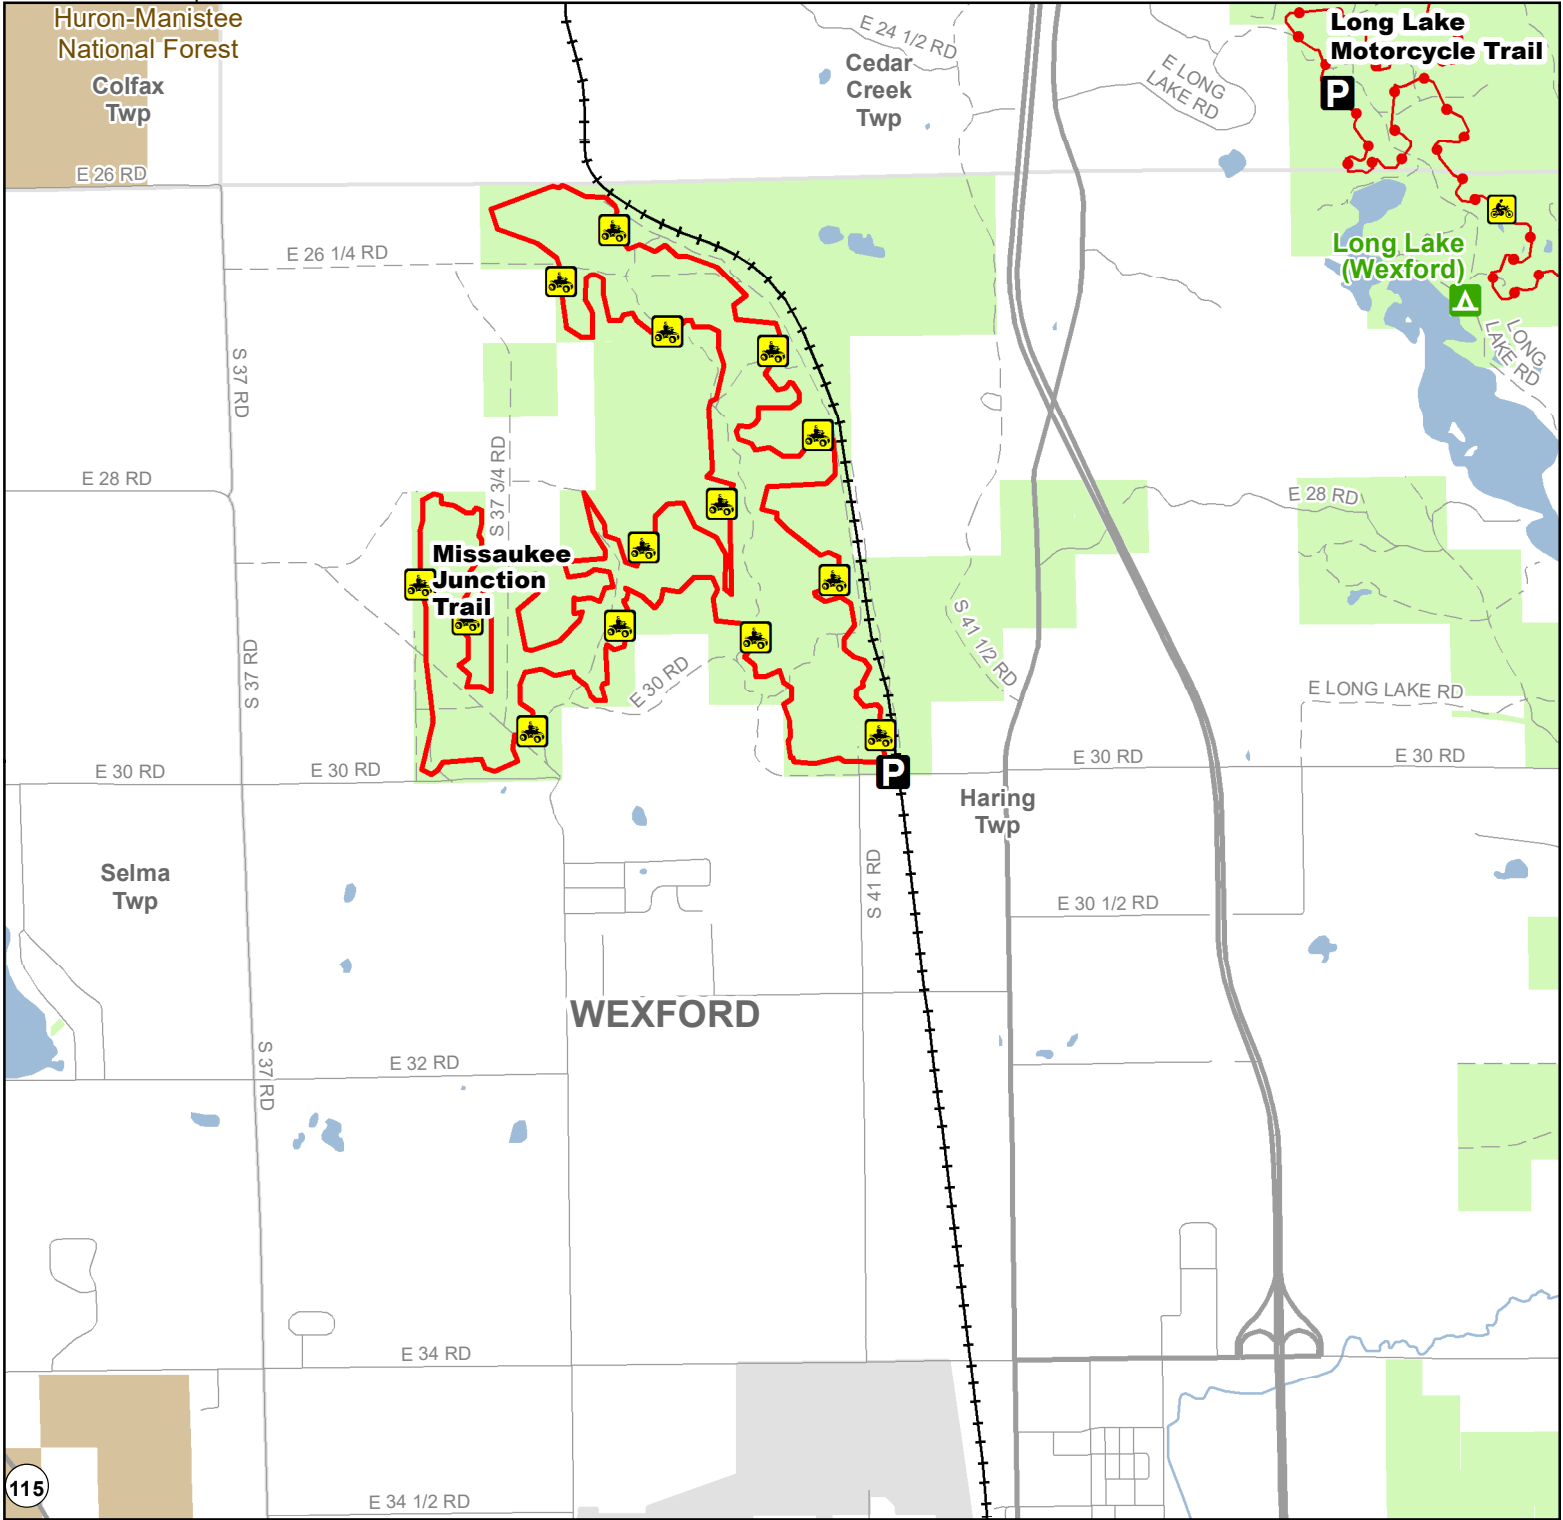

Missaukee Junction Trail

Wexford County, Michigan

ADVISORY: Trails and Routes have two-way traffic.
 DISCLAIMER: Trails shown on this map are an approximate representation of the trail system at the time of publication and may not reflect current ground conditions. **STAY ON SIGNED TRAILS ONLY!**

Description:

- State Forest Campground
- Parking Lot
- Motorcycle Trails (DNR License)
- ORV Trails
- ORV Trail – ORVs 50 inches in width or less including off-road motorcycles. ORV license and trail permit required.
- Motorcycle Trail – Motorcycles Only. ORV license and trail permit required.
- Railroad
- Lake and River
- State Forest Land
- Federal Land
- City or Village
- Township
- County
- Highway
- Paved Road
- Gravel or Dirt Road

Updated: 5/6/2021

N

Michigan.gov/ORVInfo