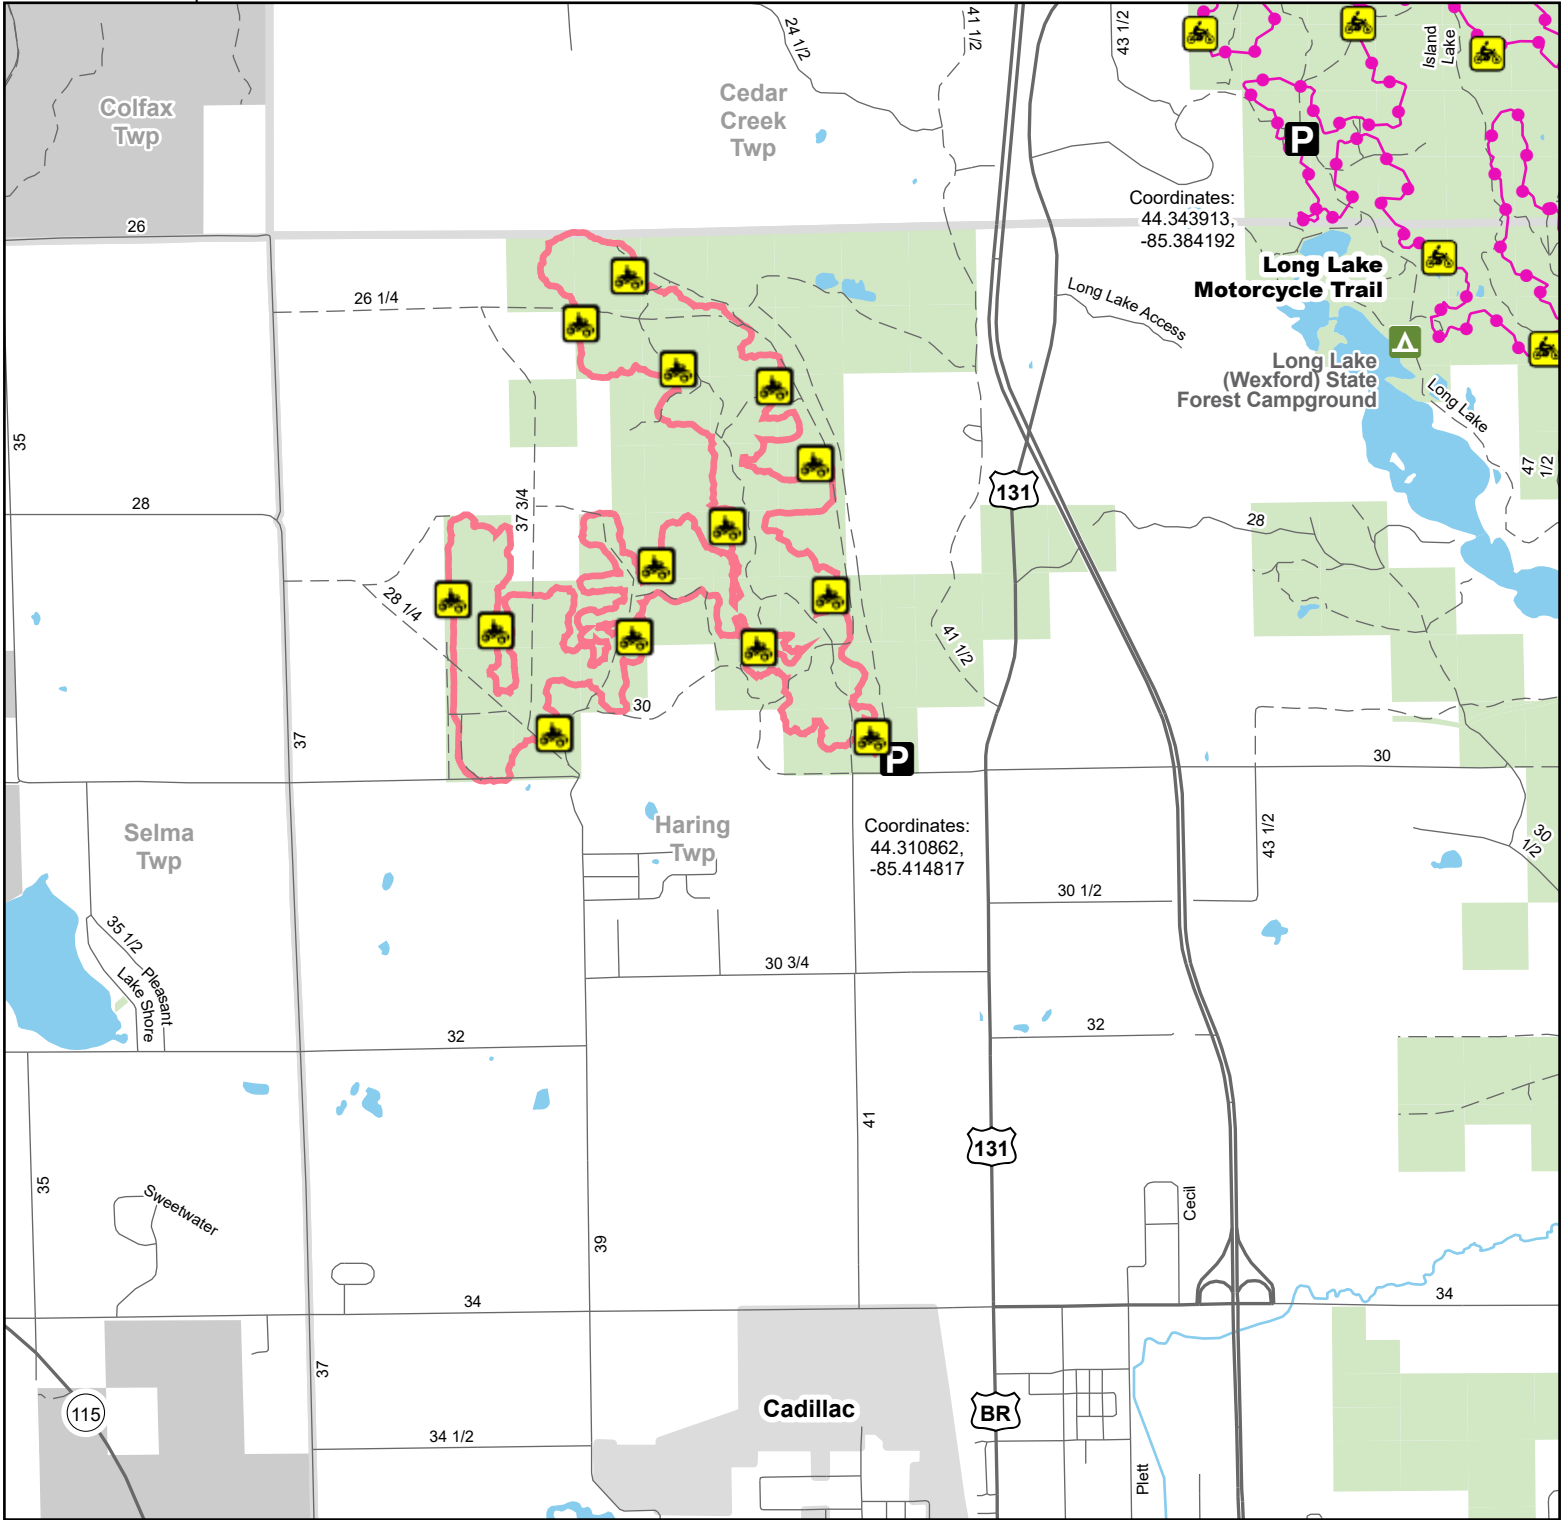

Missaukee Junction Trail

Wexford County, Michigan

Advisory: Trails and routes have two-way traffic.
Disclaimer: Trails shown on this map are an approximate representation of the trail system at the time of publication and may not reflect current ground conditions. Stay on signed trails only!

Description:

- Parking Lot
- ORV Trail
- Motorcycle Trail – Motorcycles Only. ORV license and trail permit required.

- ORV Trail – ORVs 50 inches in width or less including off-road motorcycles. ORV license and trail permit required.
- Gravel or dirt road
- Lake and River
- State Forest Land
- City or Village
- Township
- Highway
- Paved road