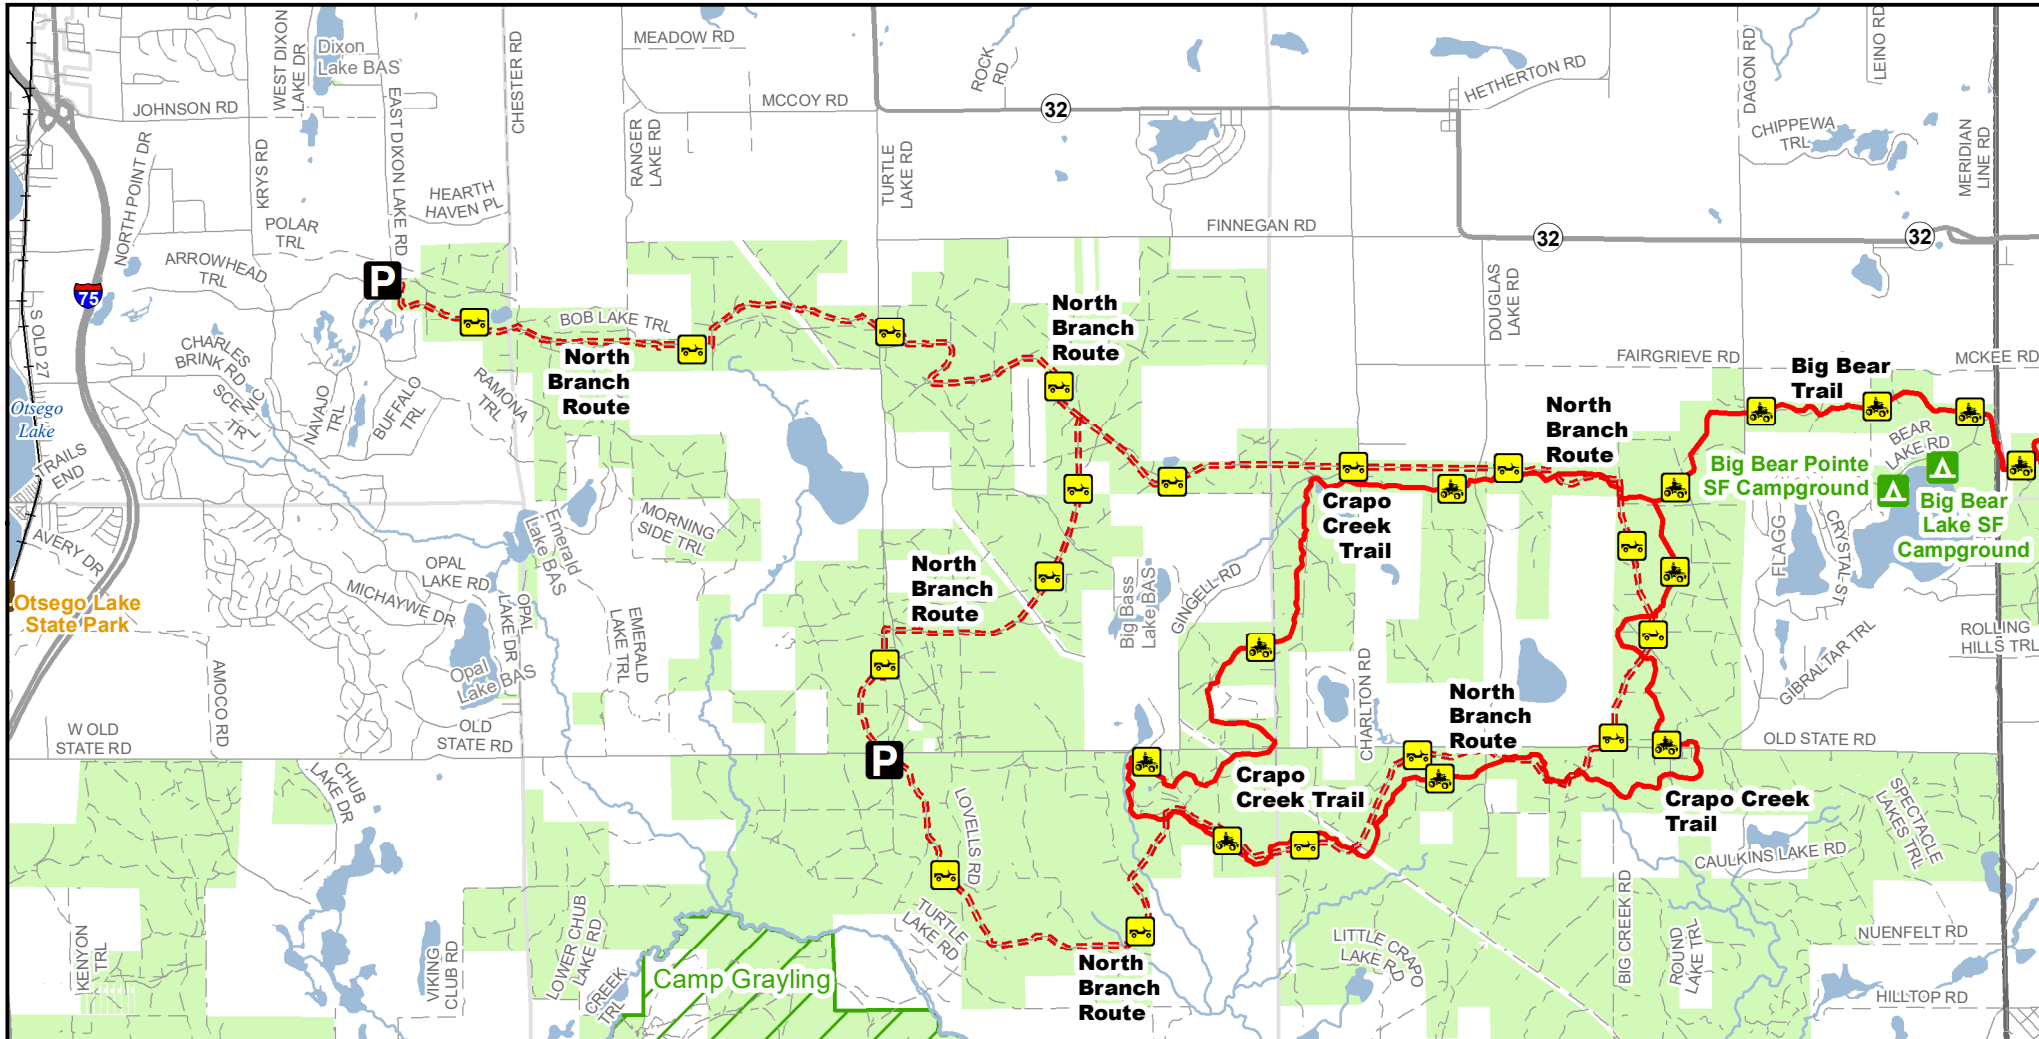

North Branch Route

Otsego County, Michigan

Description:

ADVISORY: Trails and Routes have two-way traffic.
DISCLAIMER: Trails shown on this map are an approximate representation of the trail system at the time of publication and may not reflect current ground conditions.
STAY ON SIGNED TRAILS ONLY!

Parking lot

State forest campground

State park campgrounds

ORV trail

ORV route

--- ORV Route – ORVs of all sizes including off-road motorcycles. ORV license and trail permit required unless licensed by the Secretary of State.

--- ORV Trail – ORVs 50 inches in width or less including off-road motorcycles. ORV license and trail permit required.

--- Highway

--- Paved road

--- Gravel or dirt road

--- Highway

--- Paved Road

--- Gravel or Dirt Road

--- Lakes and rivers

--- Camp Grayling

--- State park boundary

--- State forest land

--- Township

--- County boundary

Michigan.gov/ORVInfo