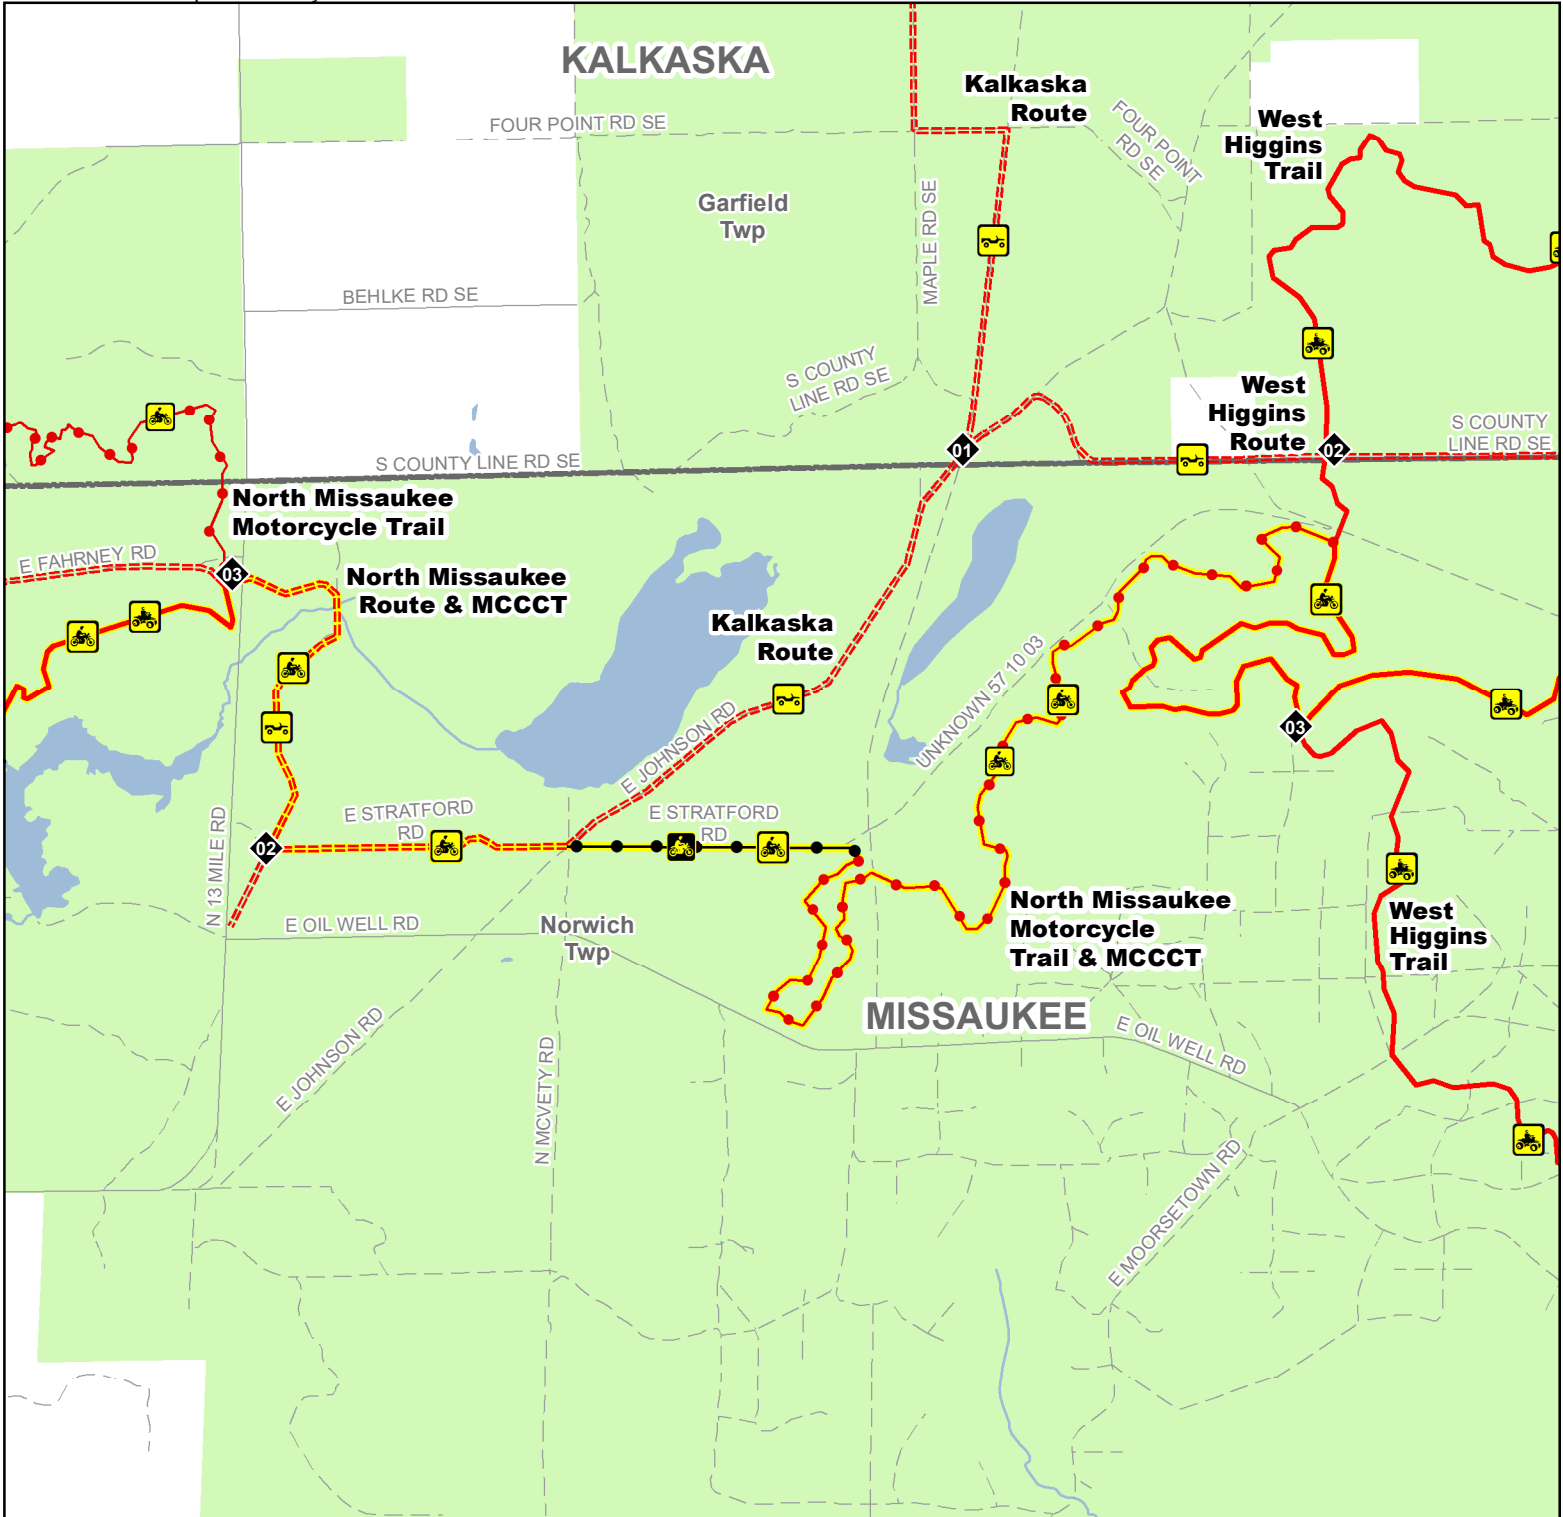

North Missaukee Motorcycle MCCCT

Missaukee County, Michigan

Description: Motorcycle trail 36.5 miles. ORV trail 36.3 miles. ORV route 60.4 miles.

ADVISORY: Trails and Routes have two-way traffic.
DISCLAIMER: Trails shown on this map are an approximate representation of the trail system at the time of publication and may not reflect current ground conditions. STAY ON SIGNED TRAILS ONLY!

- Trail Intersection Marker
- Motorcycle Trails (SOS License)
- Motorcycle Trails (DNR License)
- MCCCT Trails
- ORV Trails
- ORV Routes

ORV Route – ORVs of all sizes including off-road motorcycles. ORV license and trail permit required unless licensed by the Secretary of State.

ORV Trail – ORVs 50 inches in width or less including off-road motorcycles. ORV license and trail permit required.

- Motorcycle Trail - Secretary of State license required.
- Motorcycle Trail – Motorcycles Only. ORV license and trail permit required.
- Michigan Cross Country Cycle Trail (MCCCT)
- Paved Road
- Gravel or Dirt Road
- Lake and River

- State Forest Land
- Township
- County

N

Michigan.gov/ORVInfo