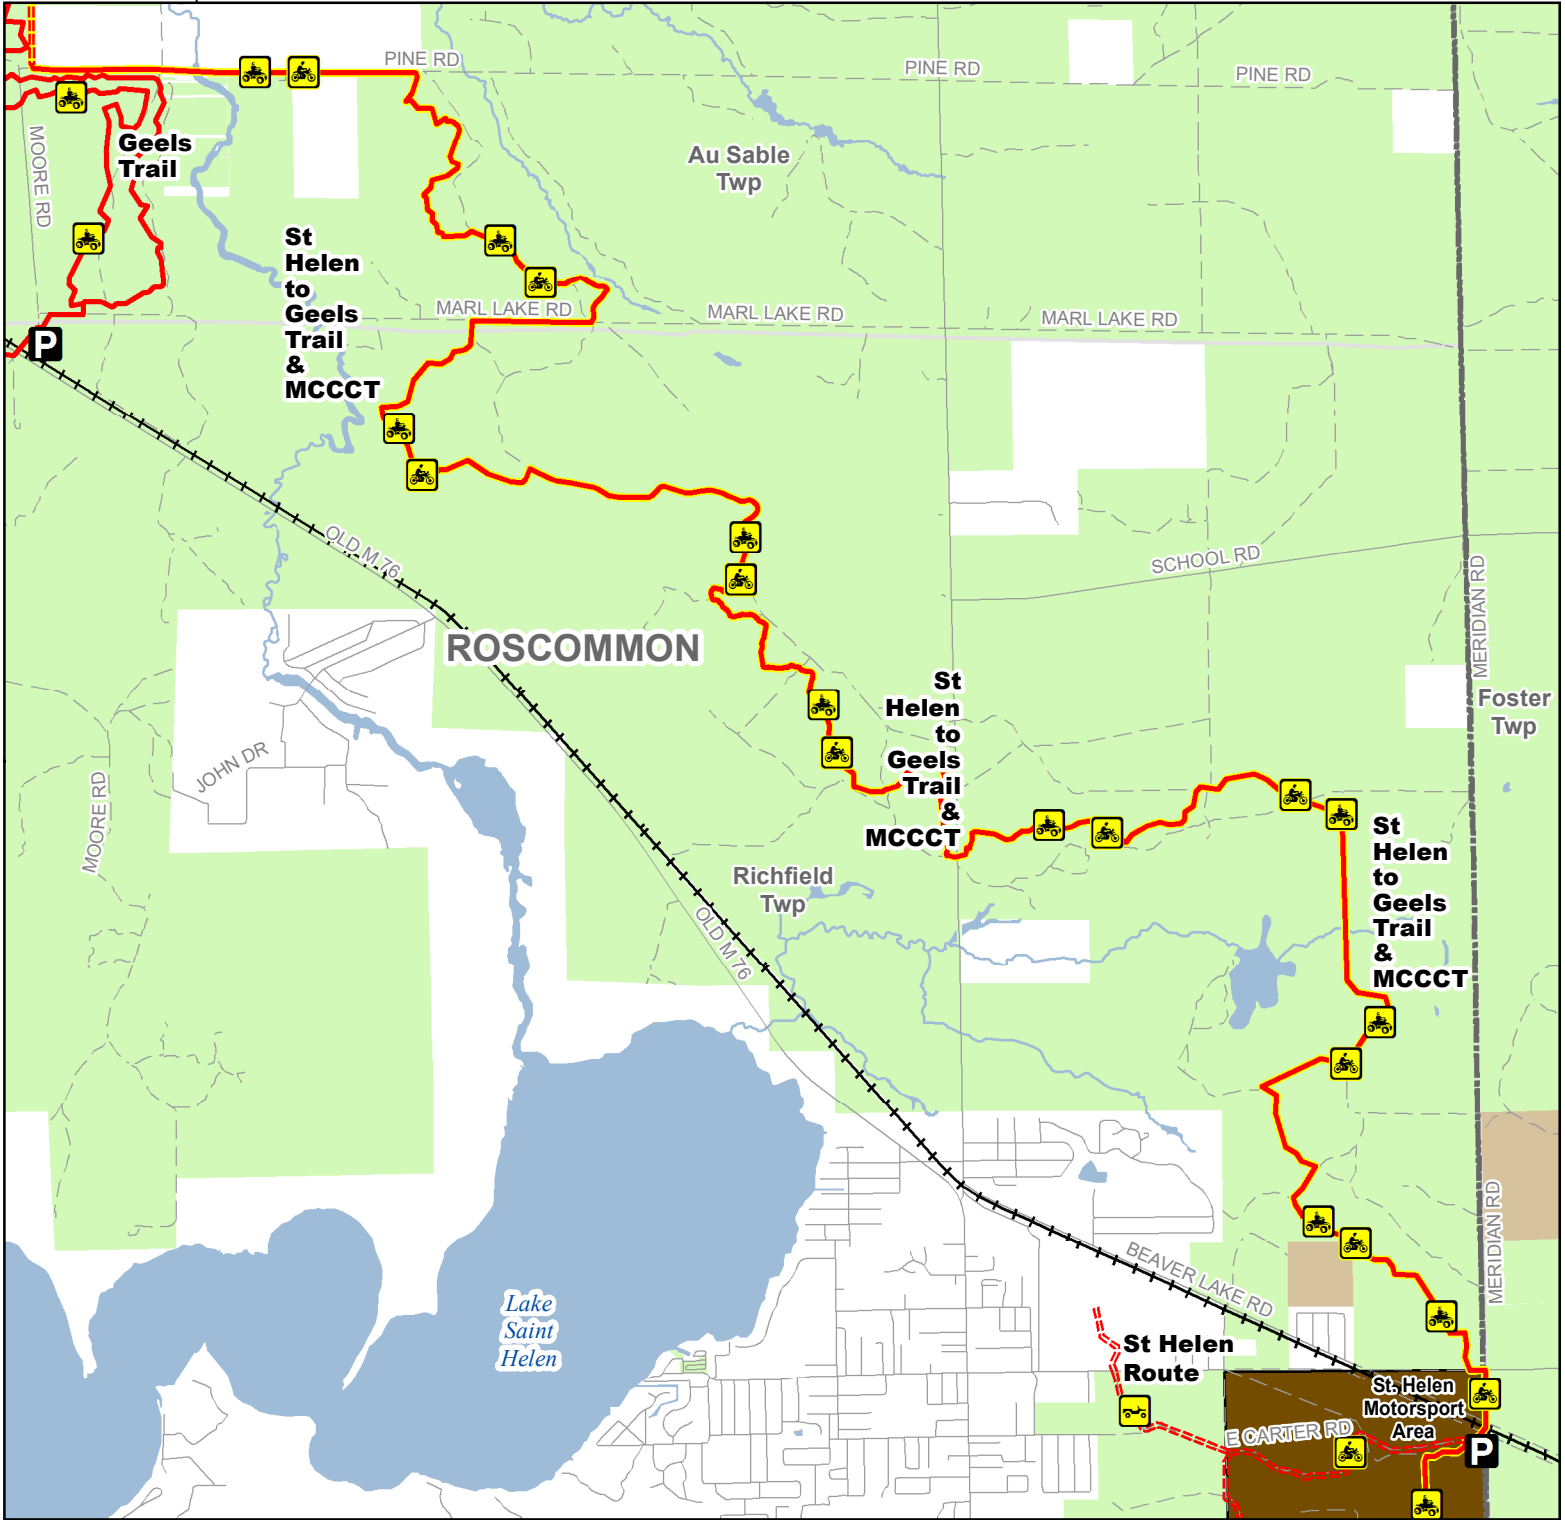

St Helen to Geels Trail & MCCCT

Roscommon County, Michigan

Description: ORV trail 14 miles.

ADVISORY: Trails and Routes have two-way traffic.
DISCLAIMER: Trails shown on this map are an approximate representation of the trail system at the time of publication and may not reflect current ground conditions.
STAY ON SIGNED TRAILS ONLY!

P Parking Lot

MCCCT Trails

ORV Trails

ORV Routes

ORV Route – ORVs of all sizes including off-road motorcycles. ORV license and trail permit required unless licensed by the Secretary of State.

ORV Trail – ORVs 50 inches in width or less including off-road motorcycles. ORV license and trail permit required.

Michigan Cross Country Cycle Trail (MCCCT)

Paved Road

Gravel or Dirt Road

Railroad

Lake and River

Scramble Area

State Forest Land

Federal Land

Township

Michigan.gov/ORVInfo