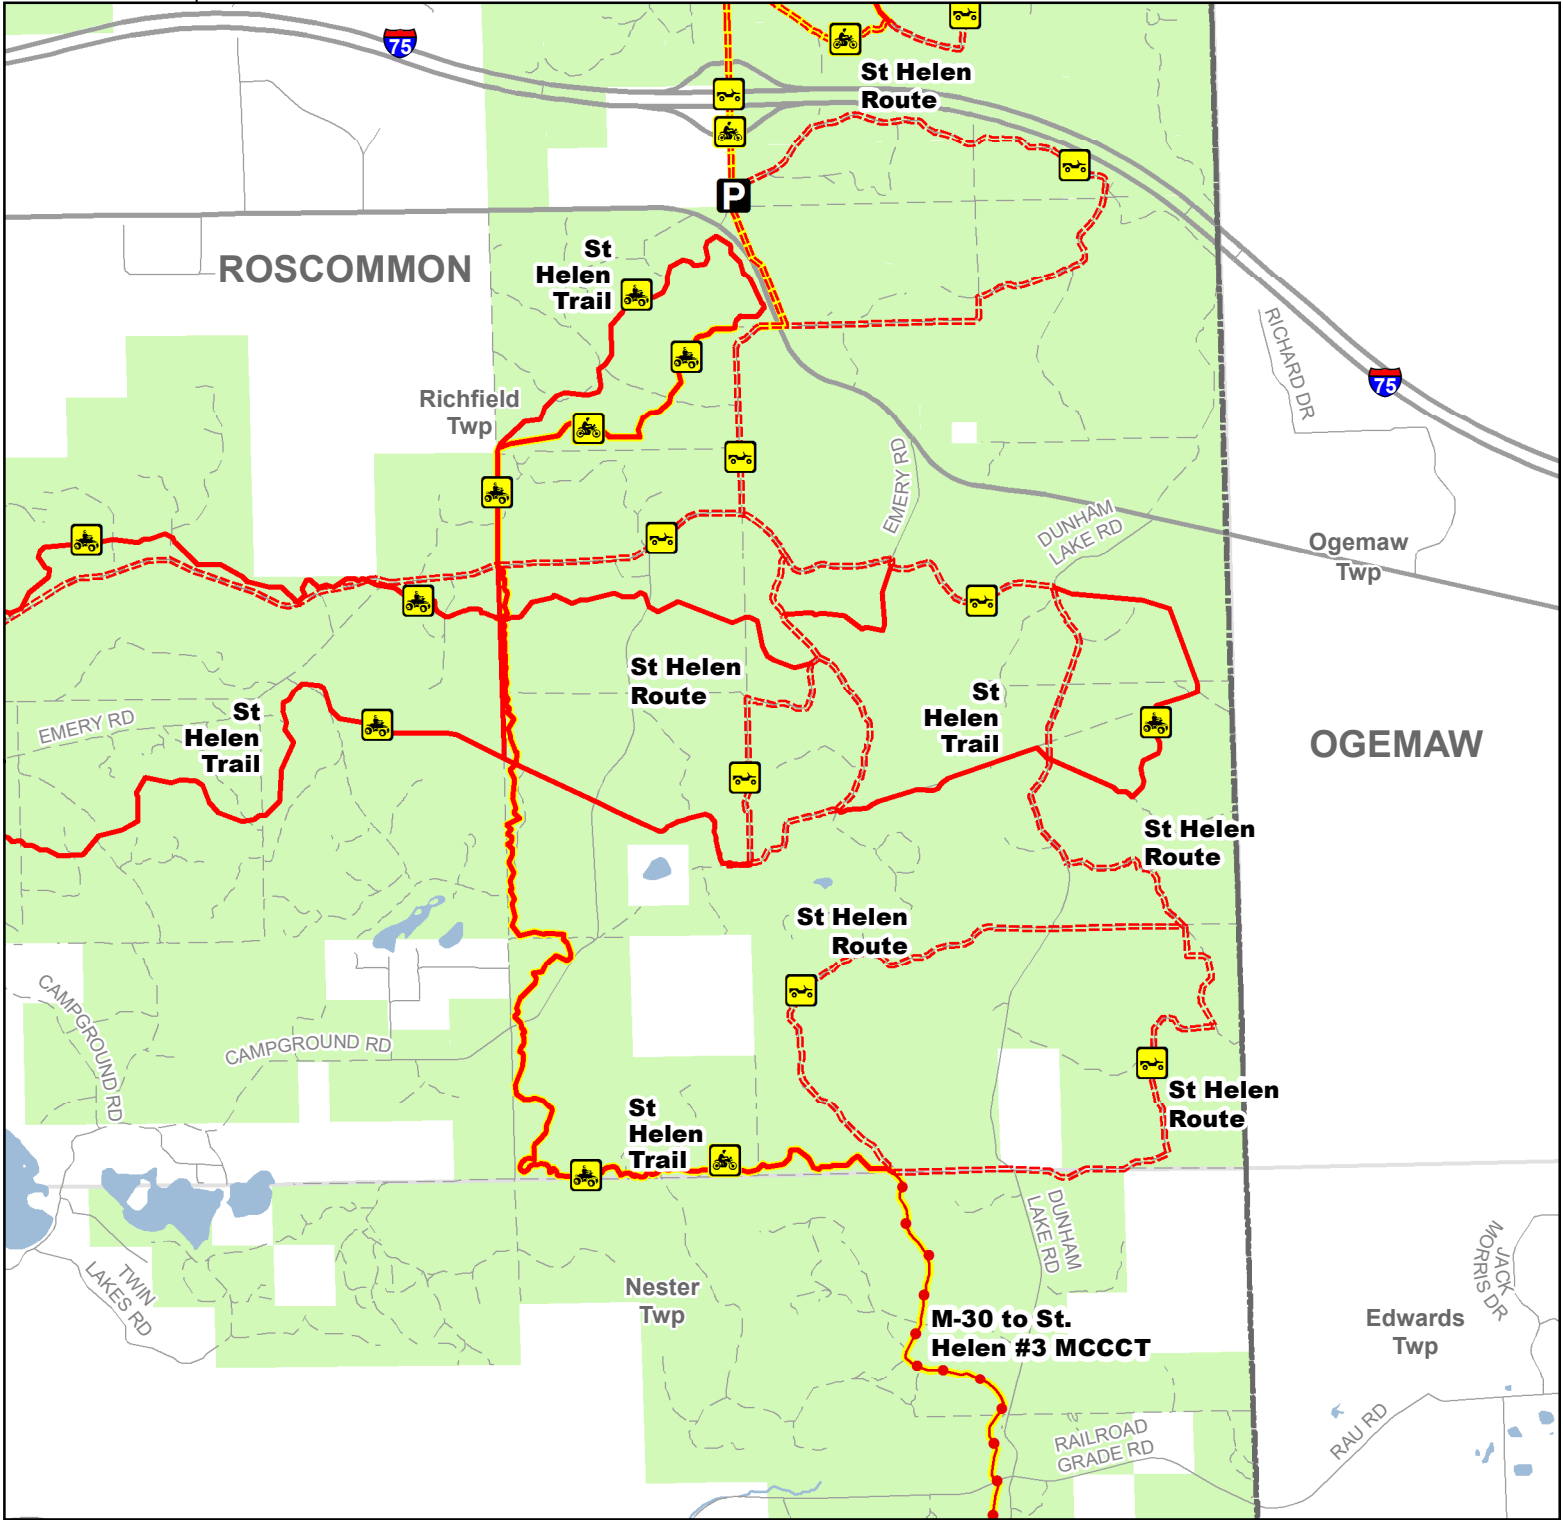

St Helen Trail & Route South

Roscommon County, Michigan

Description: ORV trail 37.4 miles. ORV route 42.6 miles.

ADVISORY: Trails and Routes have two-way traffic.
 DISCLAIMER: Trails shown on this map are an approximate representation of the trail system at the time of publication and may not reflect current ground conditions. STAY ON SIGNED TRAILS ONLY!

- Parking Lot
- MCCCT Trails
- ORV Trails
- ORV Routes
- ORV Route – ORVs of all sizes including off-road motorcycles. ORV license and trail permit required unless licensed by the Secretary of State.
- ORV Trail – ORVs 50 inches in width or less including off-road motorcycles. ORV license and trail permit required.
- Motorcycle Trail – Motorcycles Only. ORV license and trail permit required.
- Michigan Cross Country Cycle Trail (MCCCT)
- Highway
- Paved Road
- Gravel or Dirt Road
- Lake and River
- State Forest Land
- Township
- County

Updated: 5/6/2021

Michigan.gov/ORVInfo