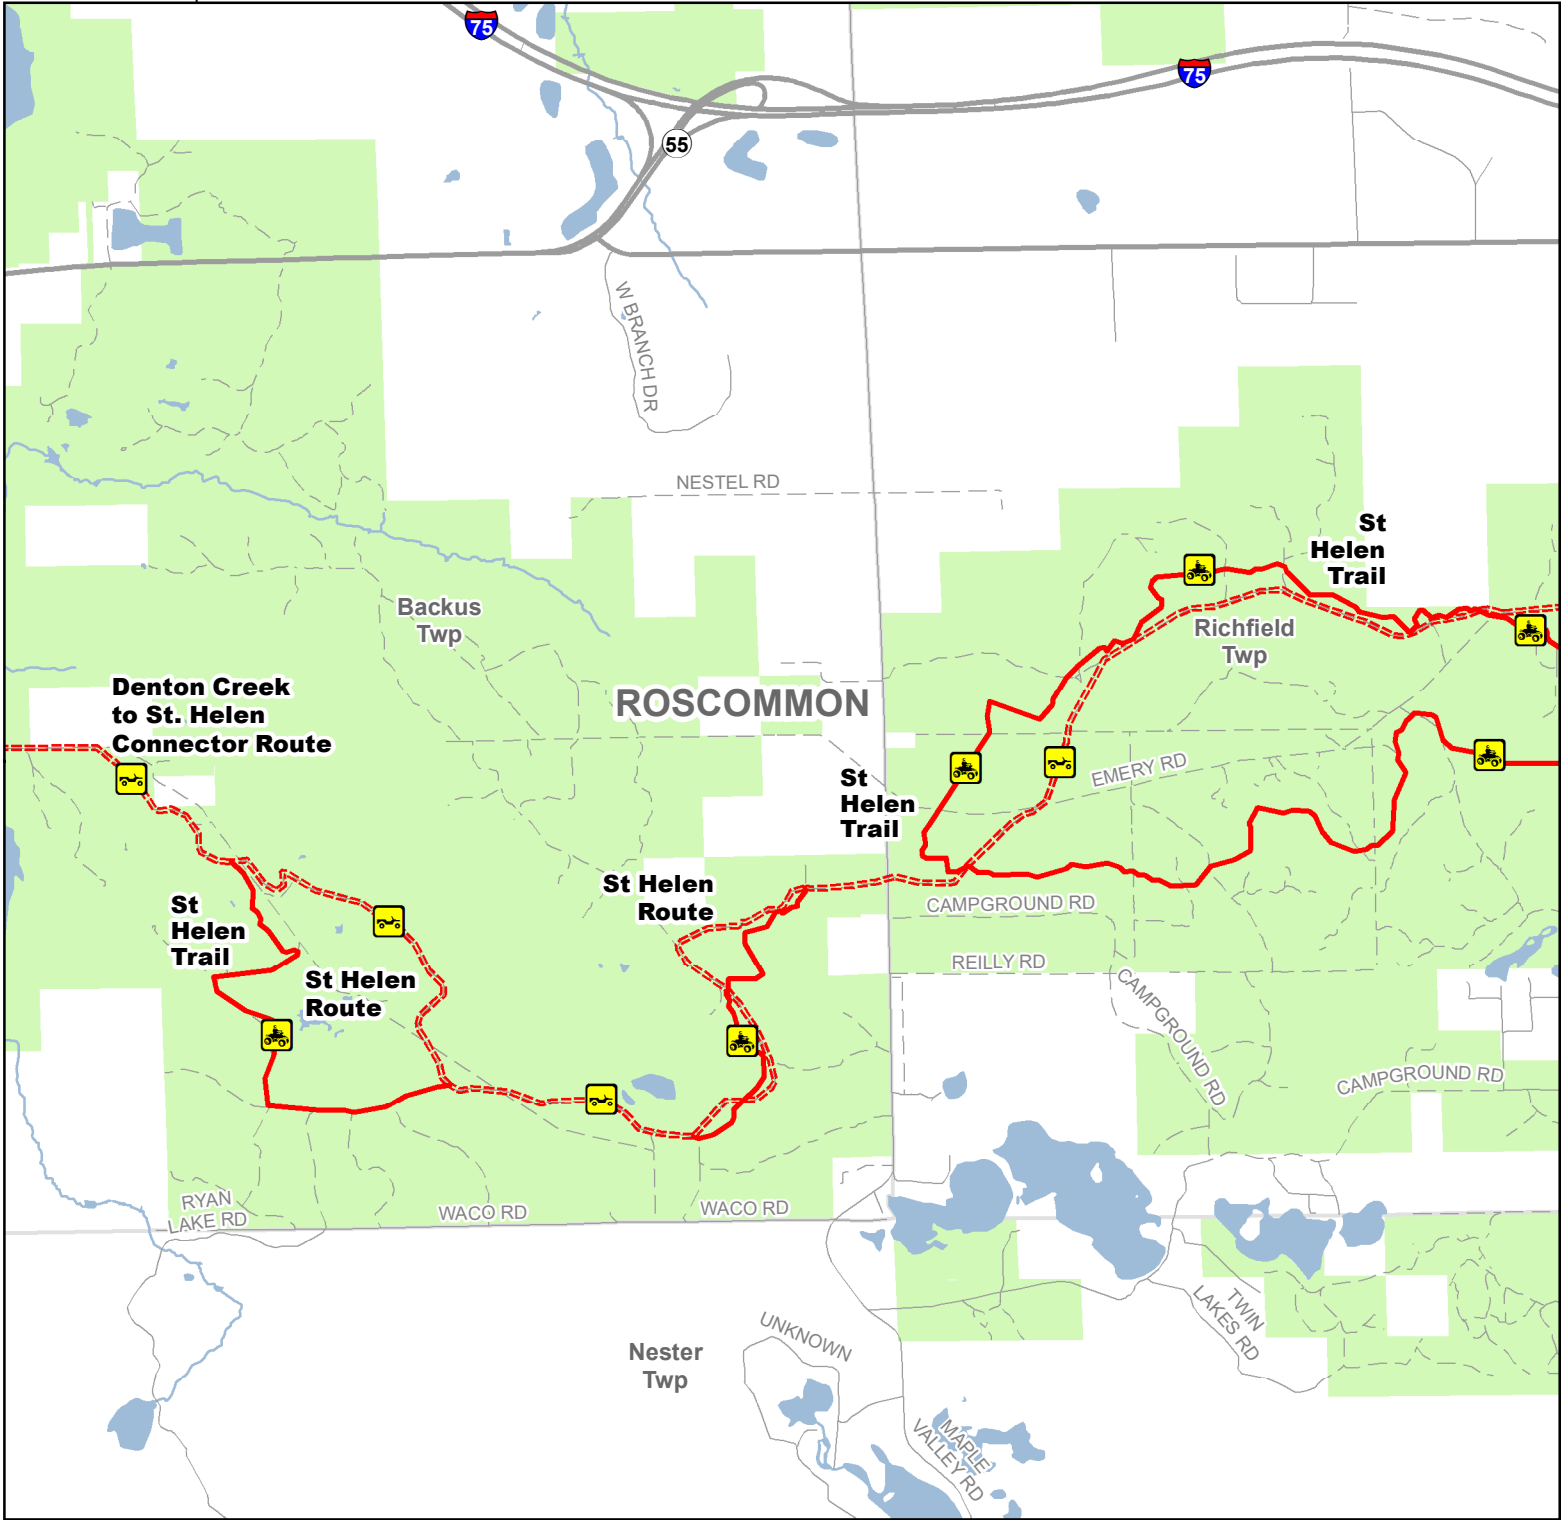

St Helen Trail & Route West

Roscommon County, Michigan

ADVISORY: Trails and Routes have two-way traffic.
DISCLAIMER: Trails shown on this map are an approximate representation of the trail system at the time of publication and may not reflect current ground conditions. STAY ON SIGNED TRAILS ONLY!

Description:

ORV Trails

ORV Routes

ORV Route – ORVs of all sizes including off-road motorcycles. ORV license and trail permit required unless licensed by the Secretary of State.

ORV Trail – ORVs 50 inches in width or less including off-road motorcycles. ORV license and trail permit required.

- Highway
- Paved Road
- Gravel or Dirt Road
- Lake and River
- State Forest Land
- Township

Michigan.gov/ORVInfo