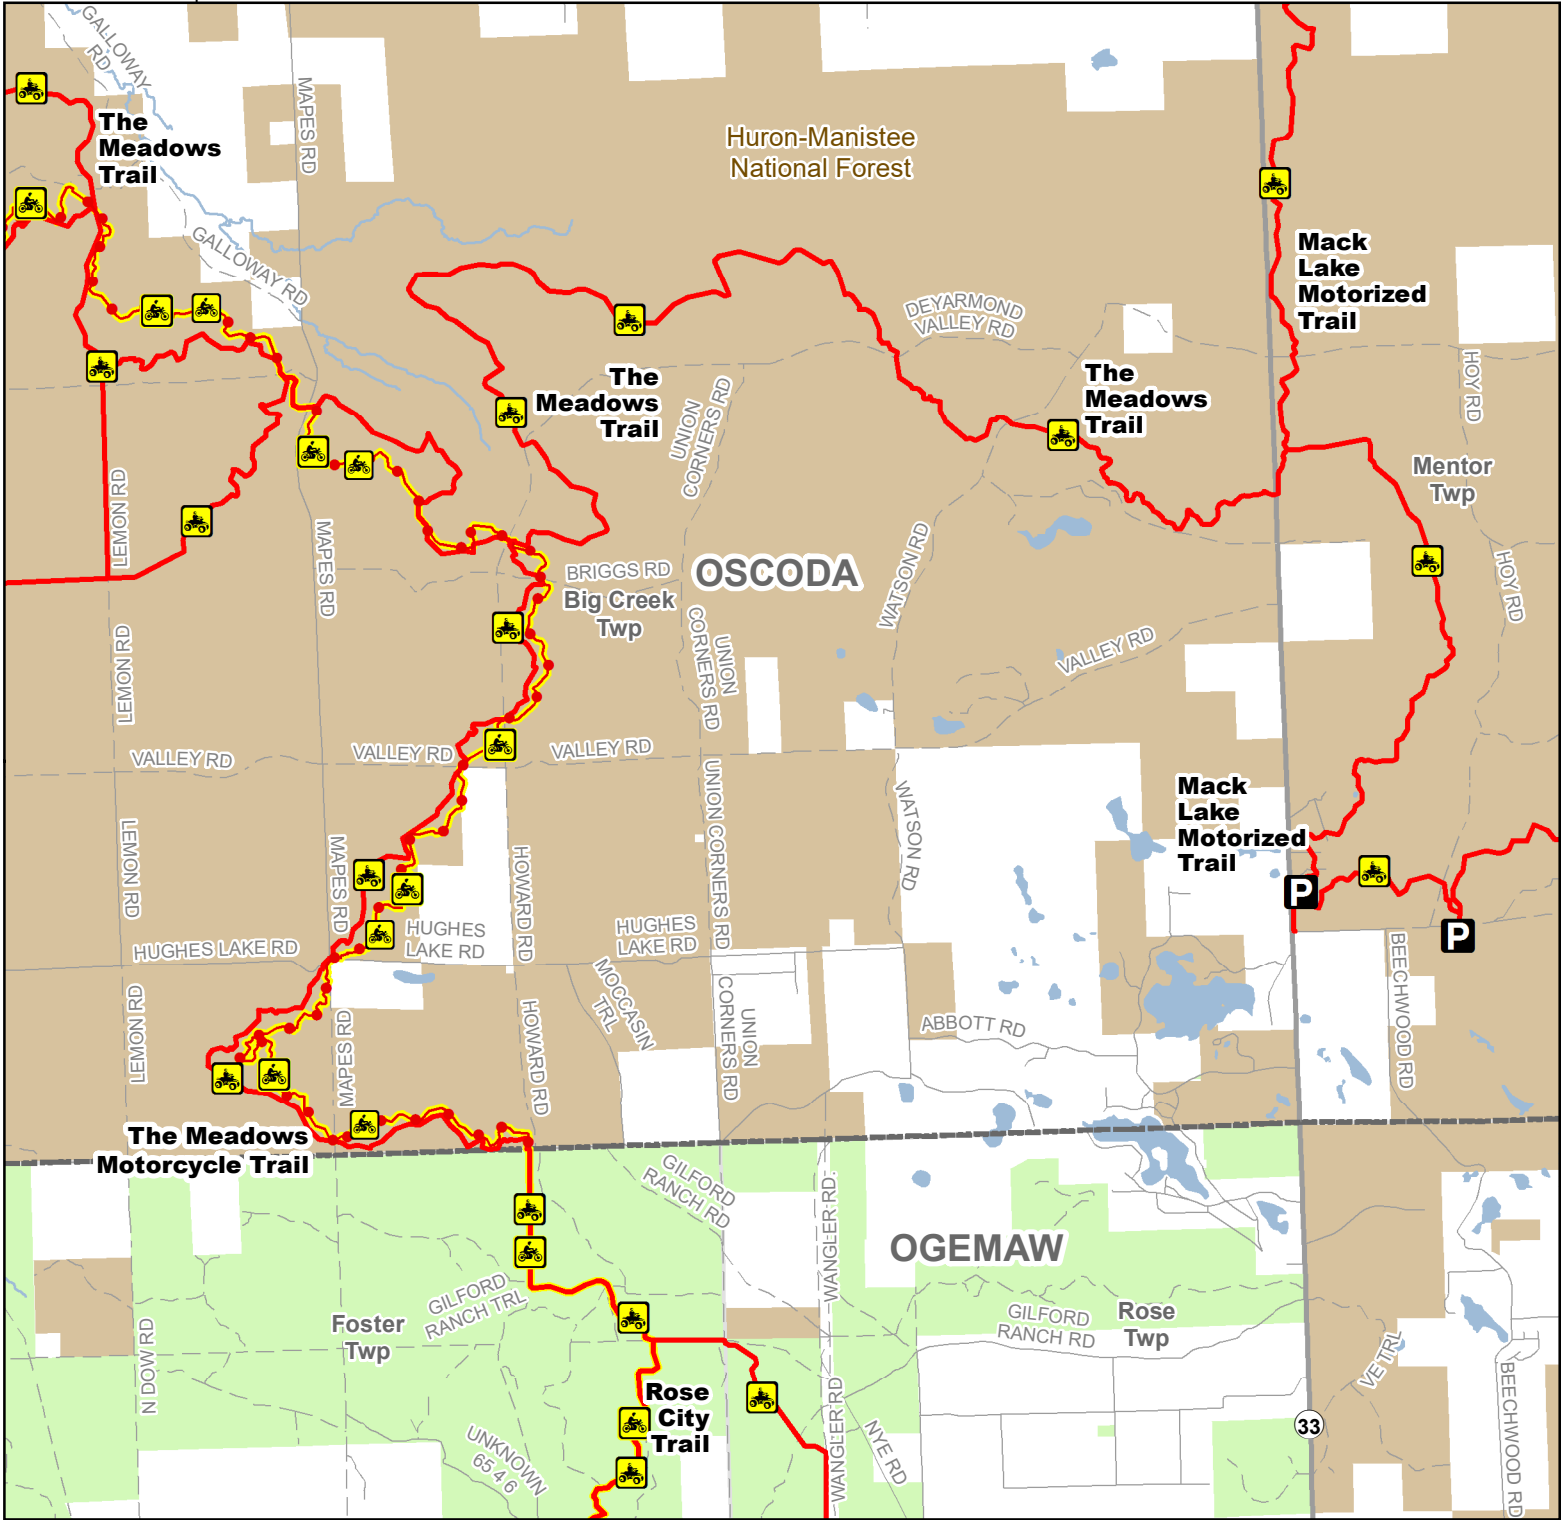

The Meadows Trail East

Oscoda & Crawford Counties, Michigan

ADVISORY: Trails and Routes have two-way traffic.
 DISCLAIMER: Trails shown on this map are an approximate representation of the trail system at the time of publication and may not reflect current ground conditions. STAY ON SIGNED TRAILS ONLY!

Description:

P Parking Lot

Motorcycle Trails (DNR License)

MCCCT Trails

ORV Trails

ORV Trail – ORVs 50 inches in width or less including off-road motorcycles. ORV license and trail permit required.

Motorcycle Trail – Motorcycles Only. ORV license and trail permit required.

Michigan Cross Country Cycle Trail (MCCCT)

Highway

Paved Road

Gravel or Dirt Road

Lake and River

State Forest Land

Federal Land

Township

County

Michigan.gov/ORVInfo

Updated: 5/6/2021