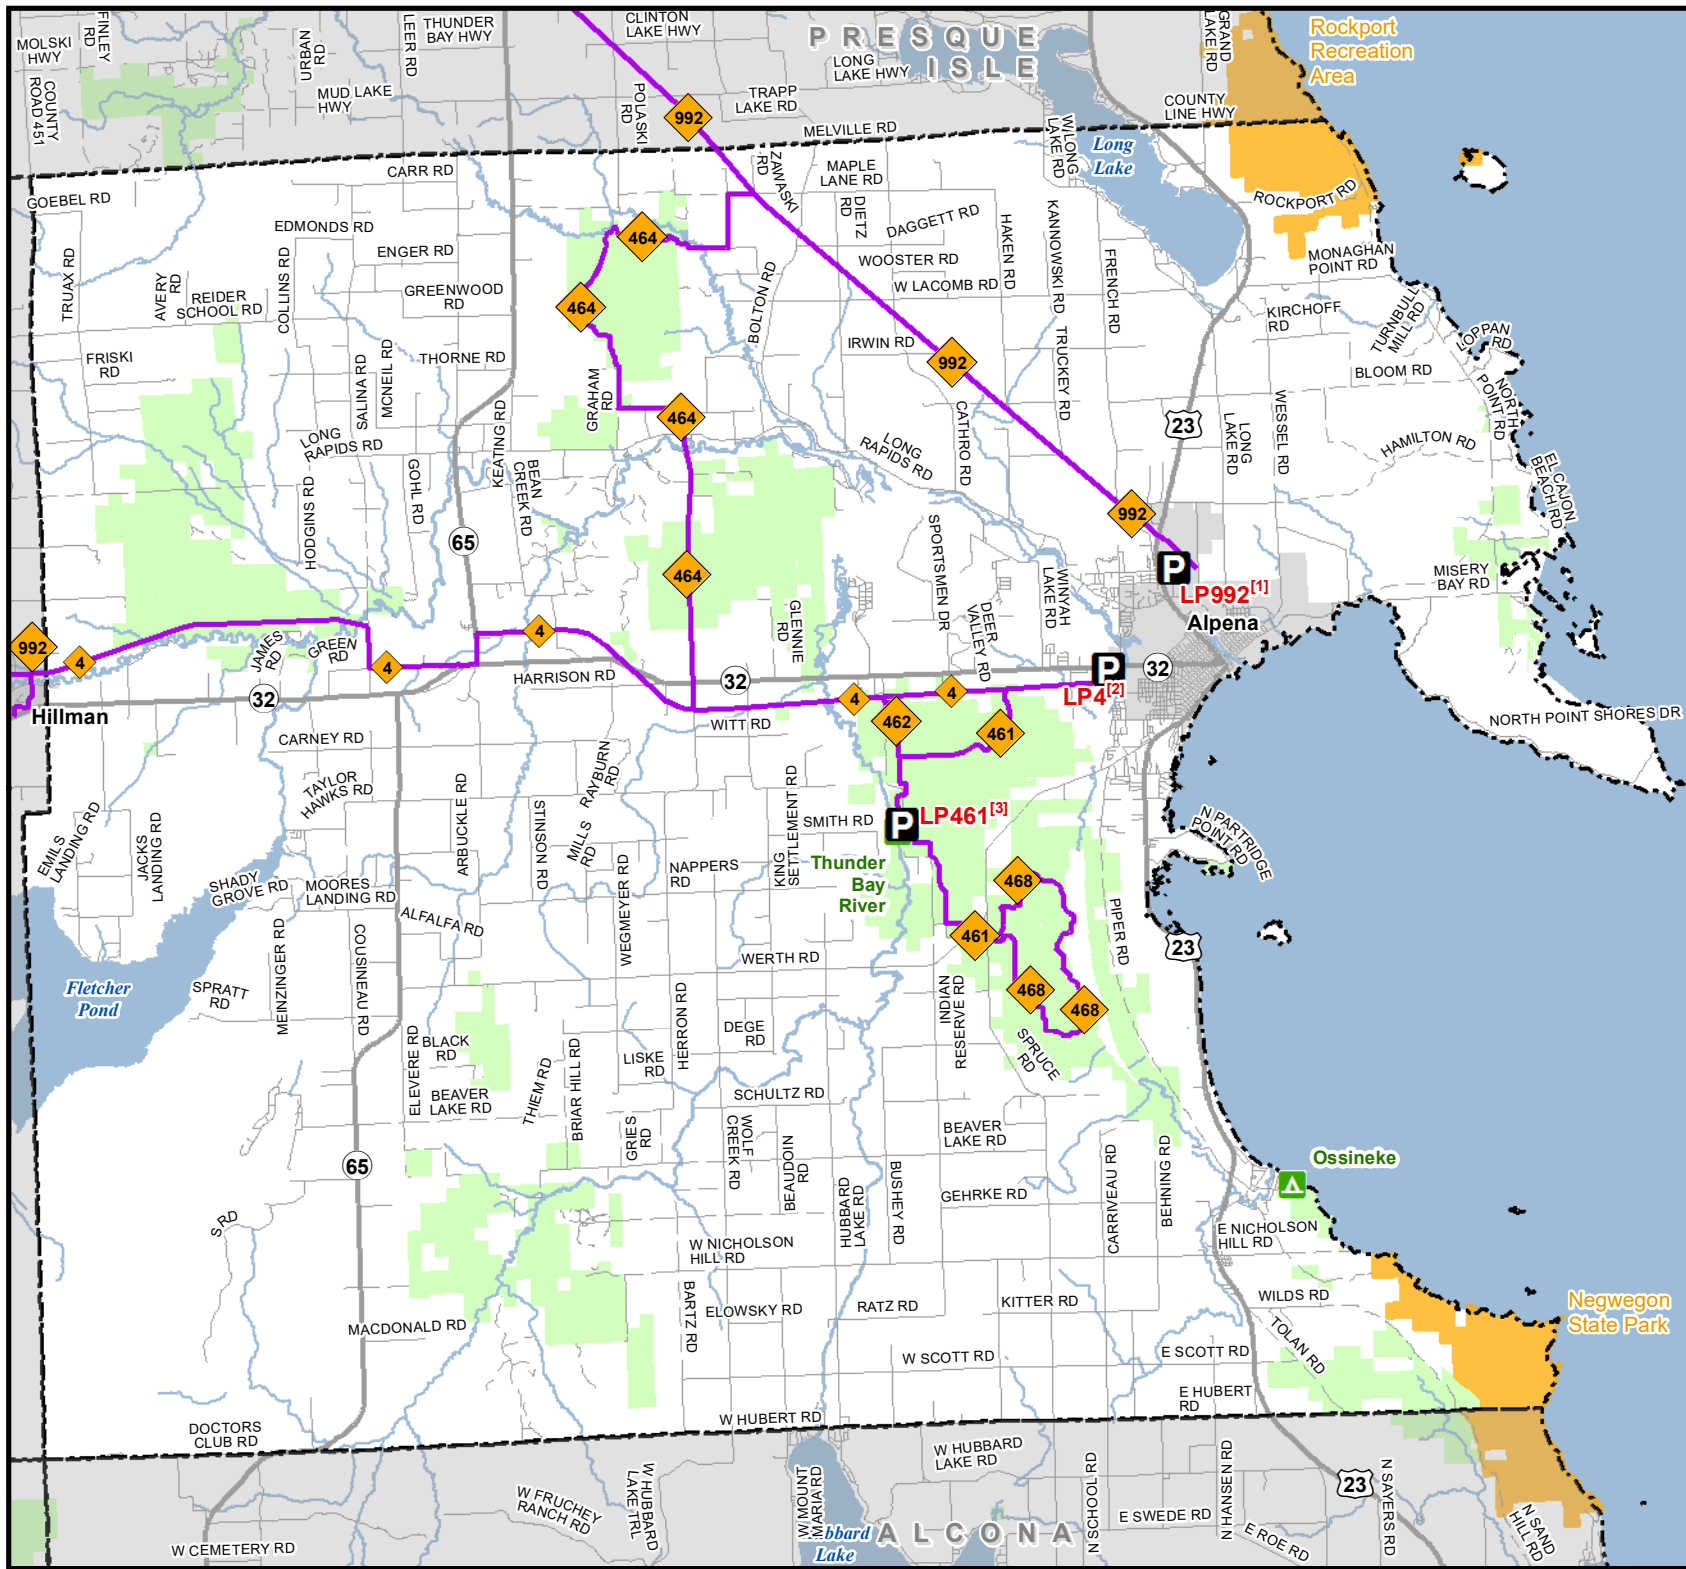

Designated Snowmobile Trails Alpena County

Updated: 2/7/2022

0 1 2 Miles

- P** Parking lot
- State forest campground
- Designated snowmobile trails
- Highway
- Paved road
- Gravel or dirt road
- State park boundary
- State forest land
- Federal land
- Lakes and rivers
- City or village
- County boundary

- Parking**
- LP992^[1]** Int. of Henry St and Wilson St
 - LP4^[2]** Southside of West Washington Ave, West of Int with Bagley St
 - LP461^[3]** Westside of Indian Reserve Rd

**RIDE
RIGHT**

Negwegon State Park

Rockport Recreation Area

Ossineke

PRESQUE ISLE

ALCONA

Hillman

Alpena

Thunder Bay River

Fletcher Pond

Negwegon State Park