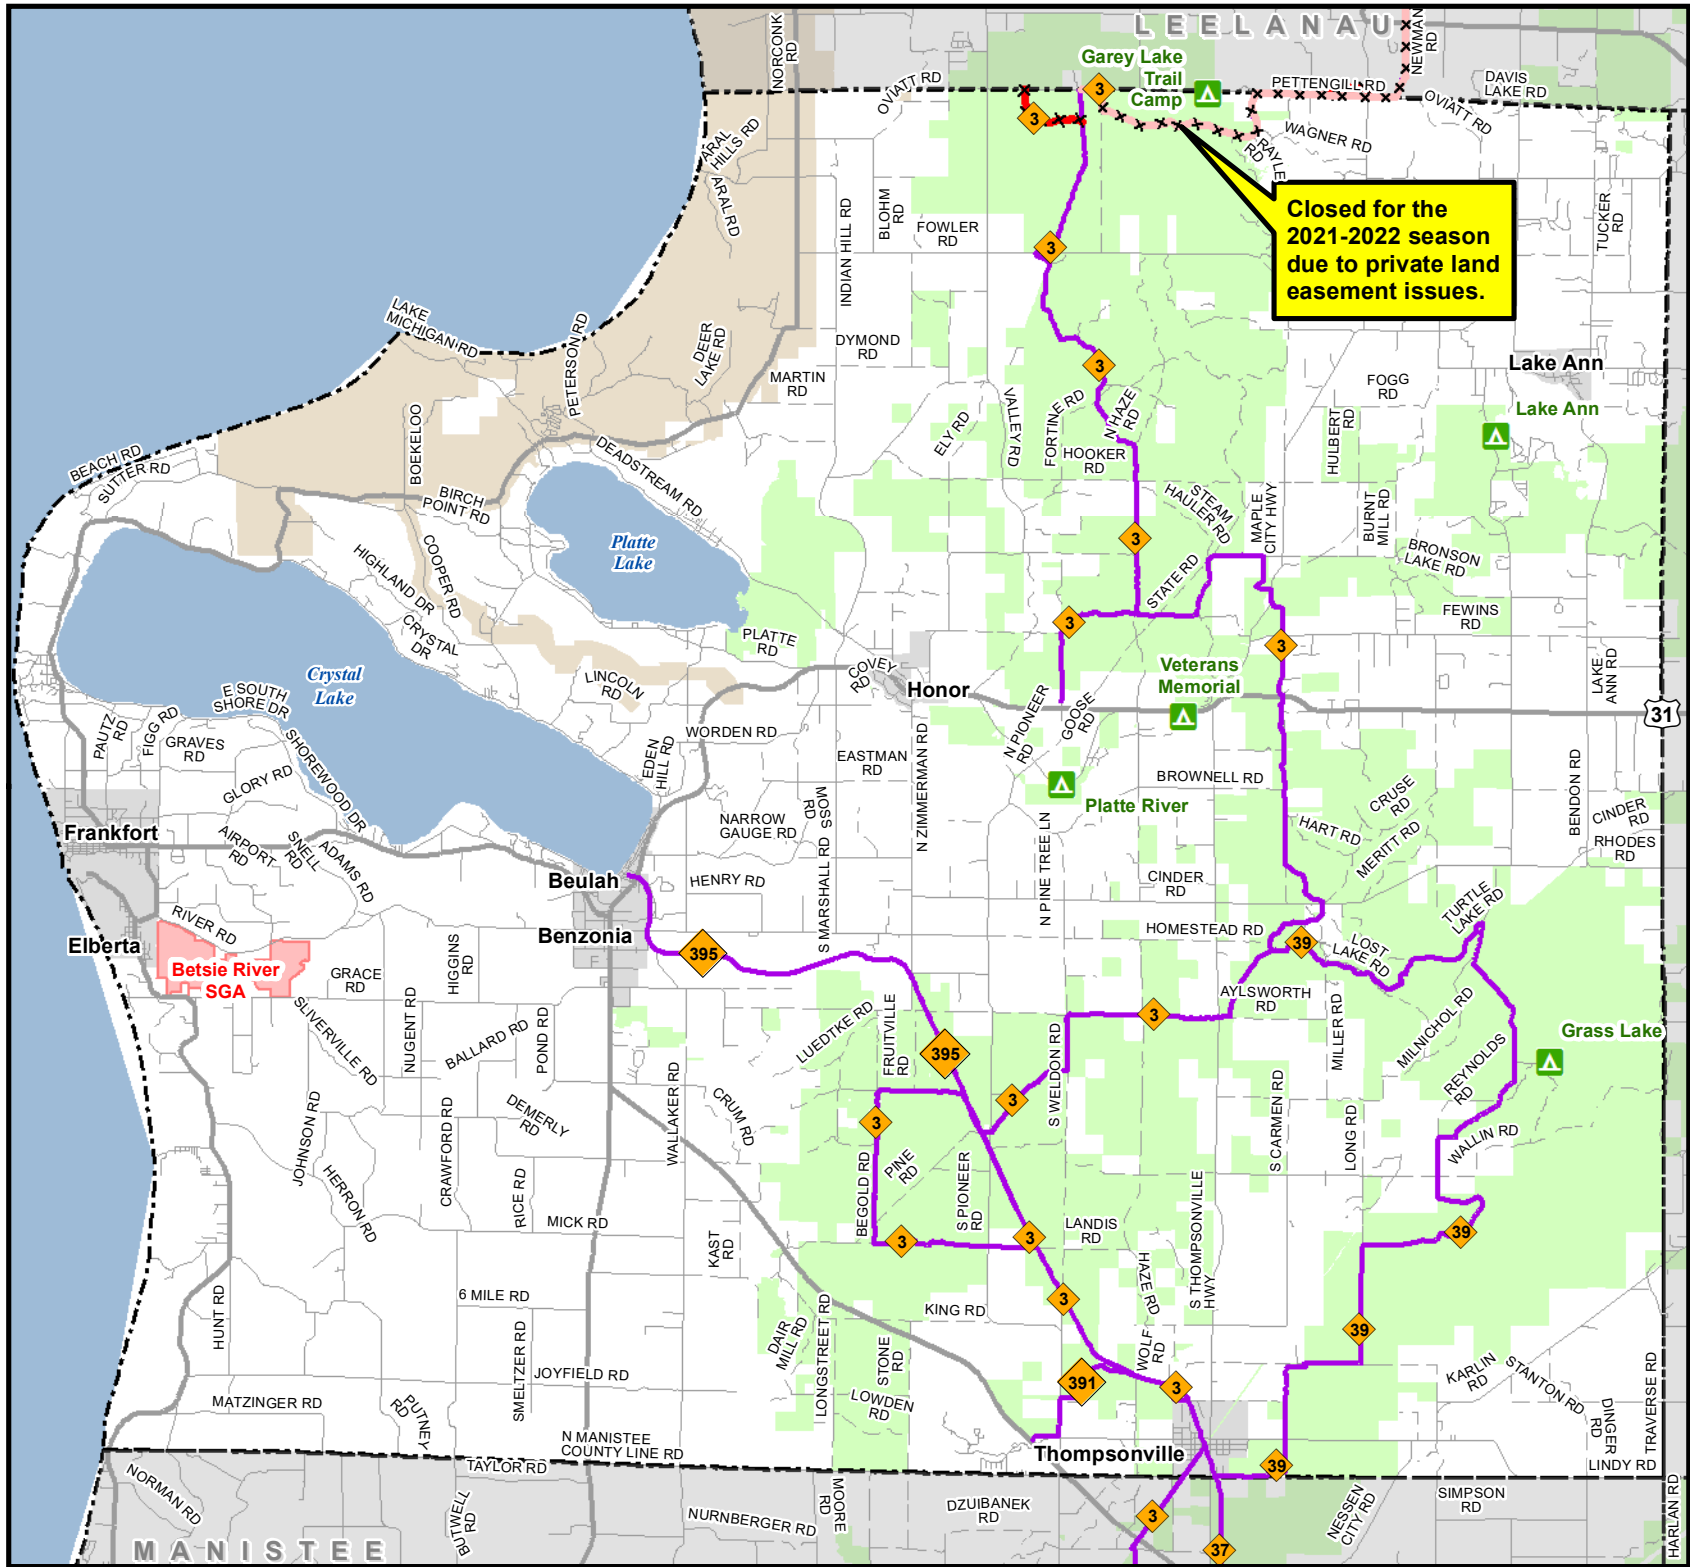

Designated Snowmobile Trails

Benzie County

Updated: 12/1/2021

0 1 2 Miles

- State forest campground
- Temporarily closed trail
- Permanently closed trail
- Designated snowmobile trails
- Highway
- Paved road
- Gravel or dirt road
- State forest land
- State game area
- Federal land
- Lakes and rivers
- City or village
- County boundary

Parking
Parking lot information is currently unavailable.

RIDE RIGHT

Michigan.gov/Snowmobiling

MANISTEE

31