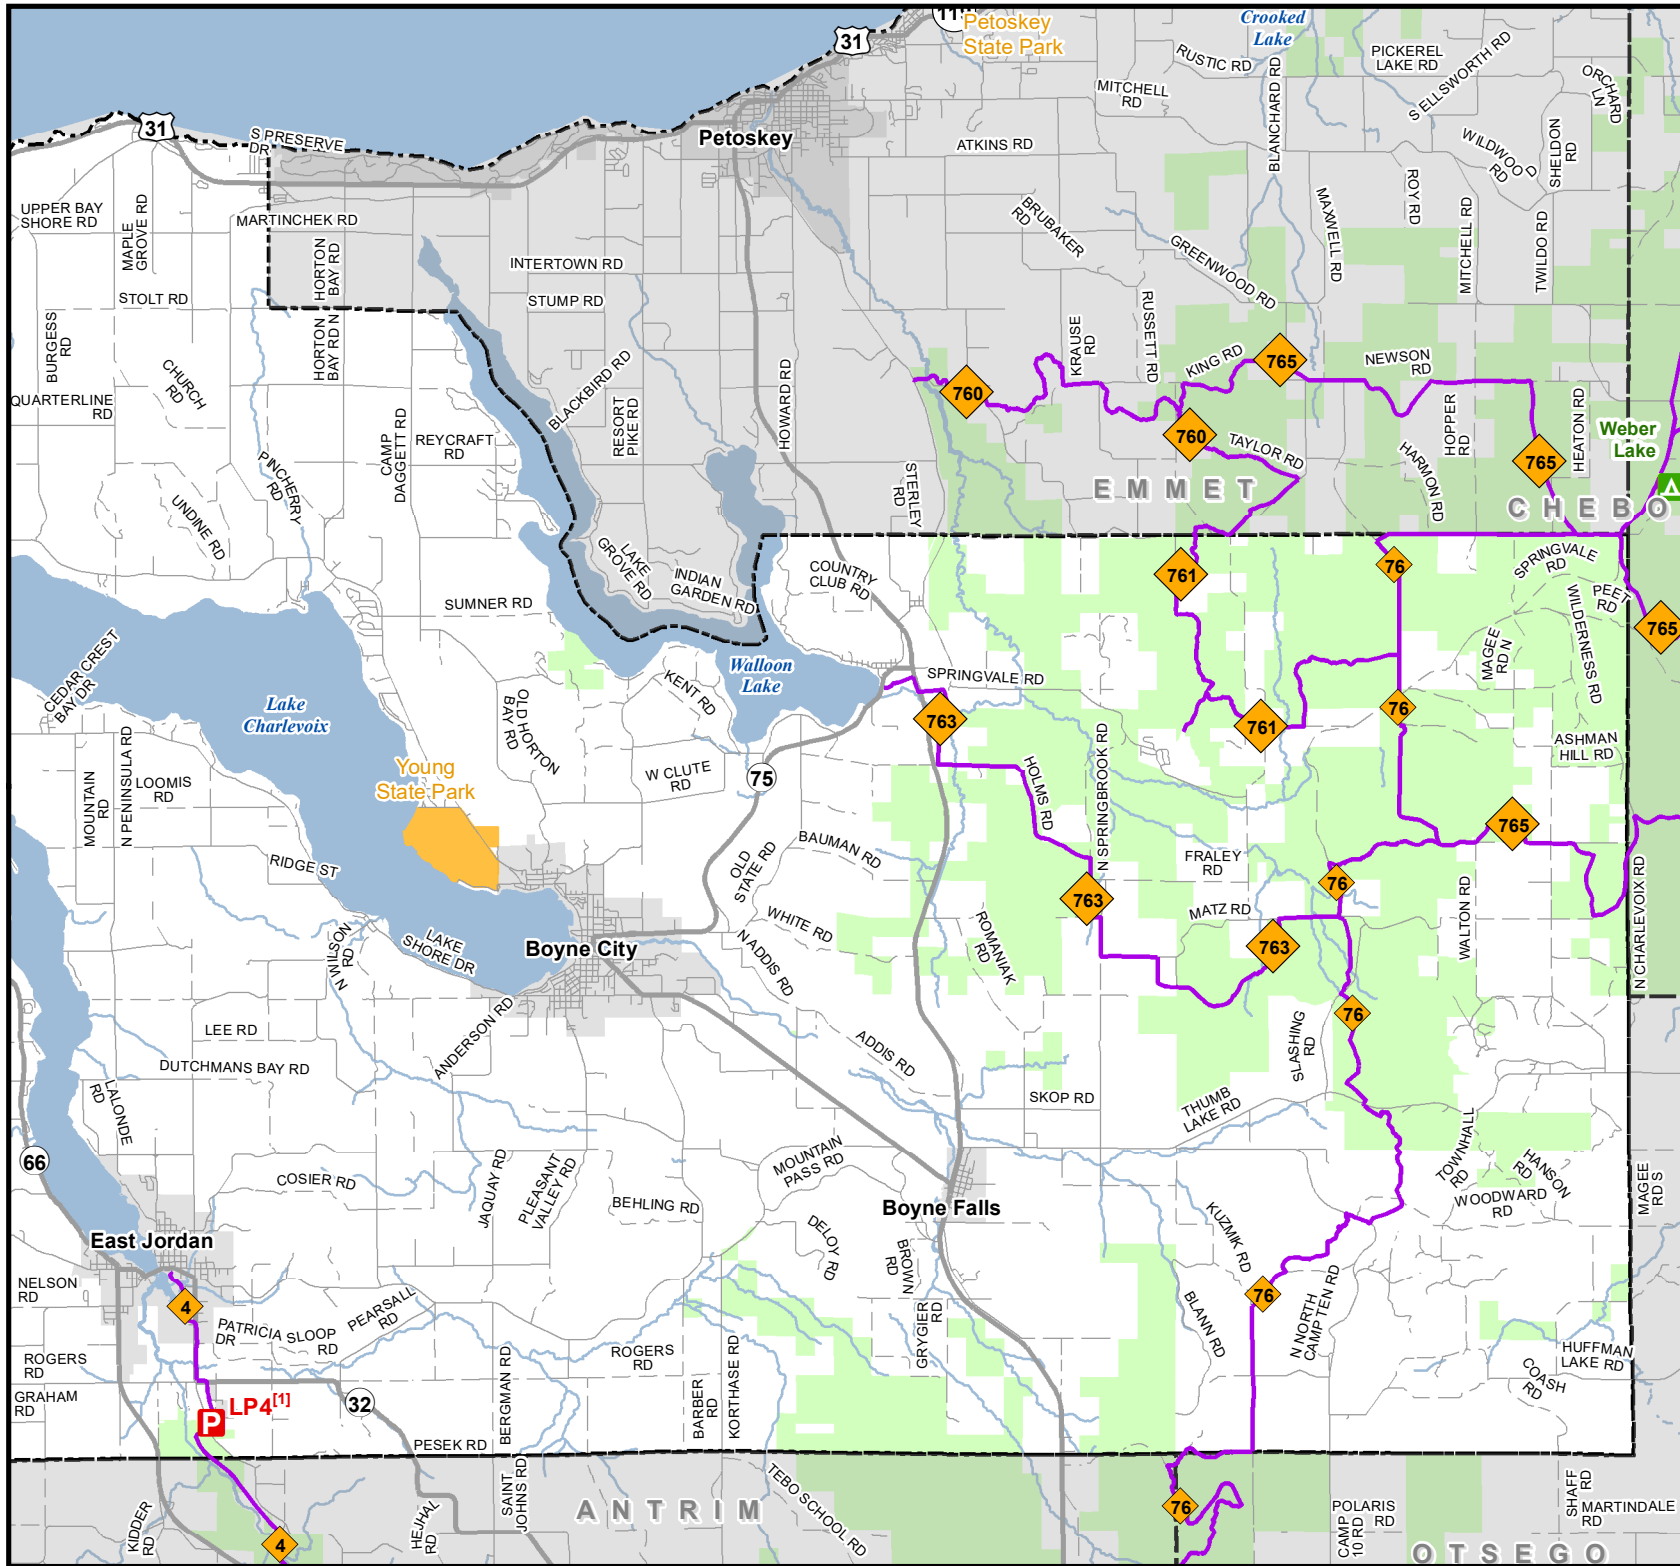

Michigan Department of Natural Resources Designated Snowmobile Trails

Charlevoix County

Updated: 10/23/2020

0 1 2 Miles

- Parking Lot
- State Forest Campground
- Designated Snowmobile Trails
- Highway
- Paved Road
- Gravel or Dirt Road
- State Park Boundary
- State Forest Land
- Lakes and Rivers
- City or Village
- County Boundary Outline

LP4^[1] Eastside of Mt. Bliss Rd North of Int with Alba BAS

Michigan.gov/Snowmobiling