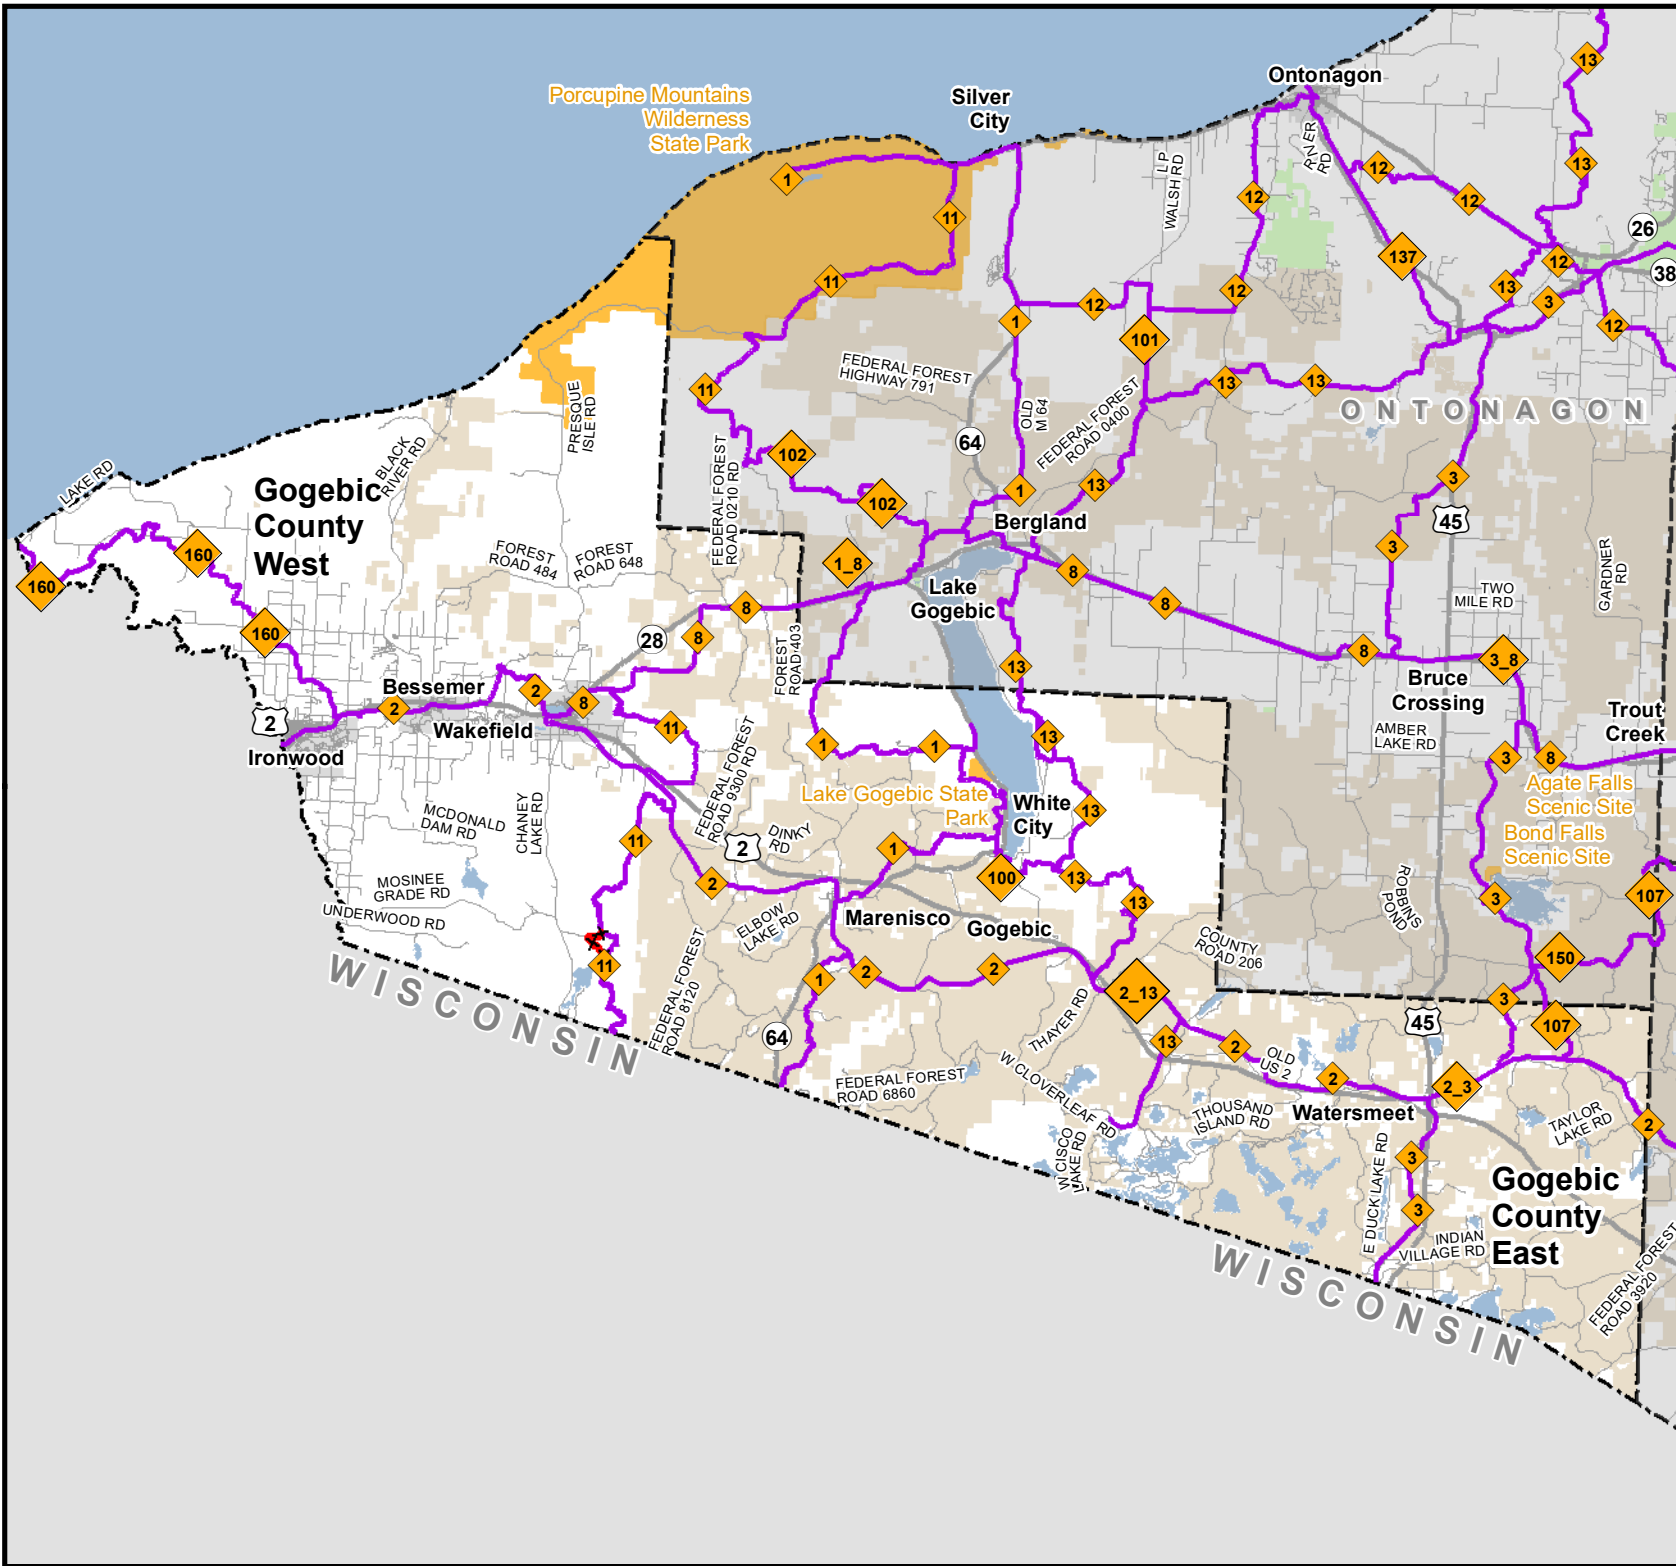

Designated Snowmobile Trails Gogebic County

Updated: 12/10/2021

0 1 2
Miles

- Permanently closed trail
- Designated snowmobile trails
- Highway
- Paved road
- Gravel or dirt road
- State park boundary
- State forest land
- Federal land
- Lakes and rivers
- City or village
- County boundary

Parking
Parking lot information is currently
unavailable.

**RIDE
RIGHT**

Designated Snowmobile Trails Gogebic County

Updated: 12/10/2021

0 1 2
Miles

- Designated snowmobile trails
- Highway
- Paved road
- Gravel or dirt road
- State park boundary
- State forest land
- Federal land
- Lakes and rivers
- County boundary

Parking
Parking lot information is currently
unavailable.

**RIDE
RIGHT**

Designated Snowmobile Trails Gogebic County

Updated: 11/23/2021

0 1 2
Miles

- Permanently closed trail
- Designated snowmobile trails
- Highway
- Paved road
- Gravel or dirt road
- State park boundary
- State forest land
- Federal land
- Lakes and rivers
- City or village
- County boundary

Parking
Parking lot information is currently
unavailable.

**RIDE
RIGHT**

Michigan.gov/Snowmobiling