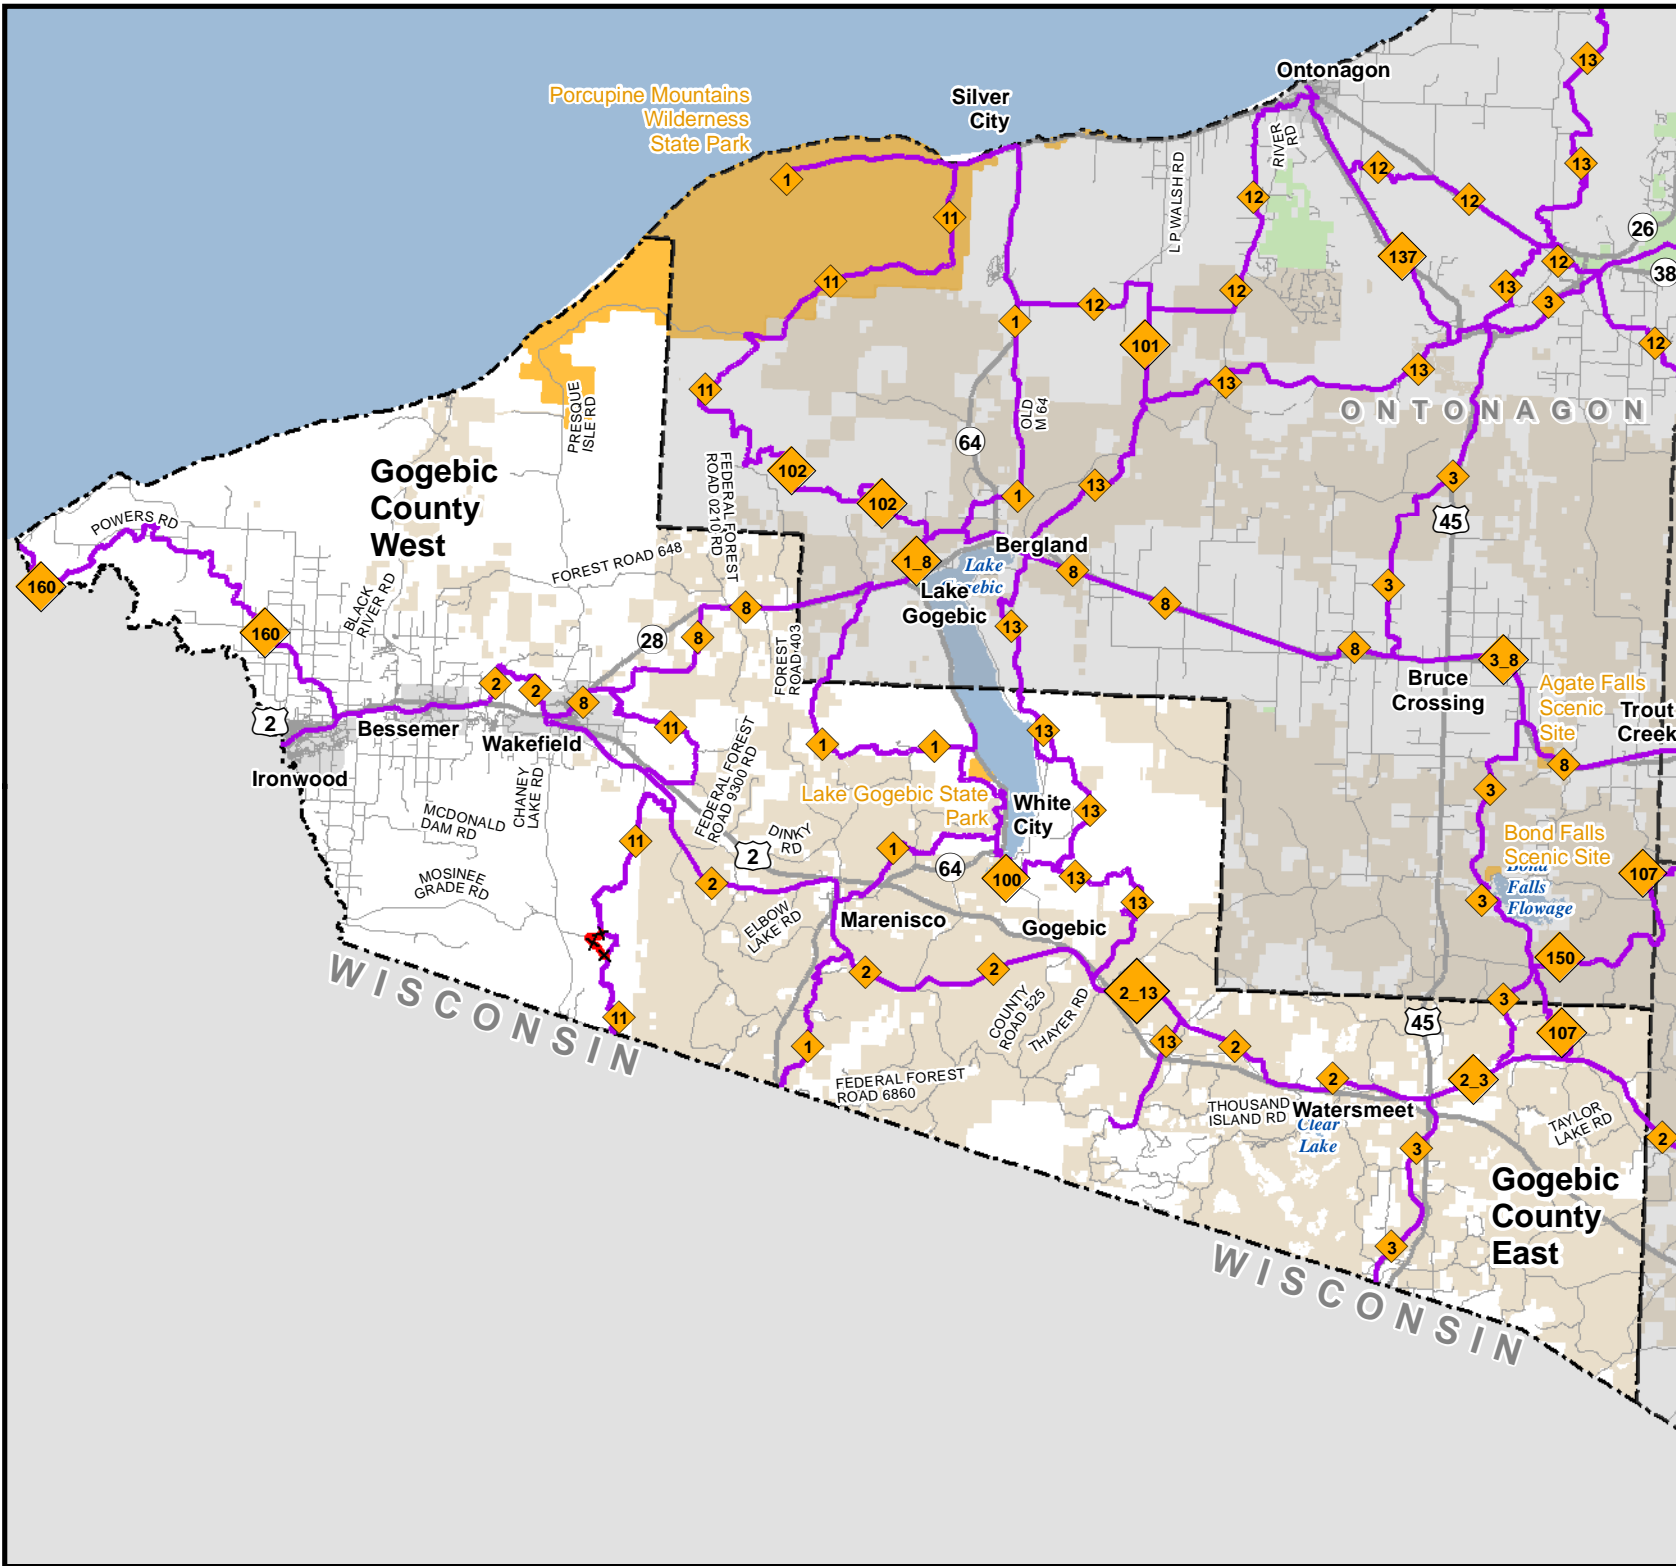

Designated Snowmobile Trails Gogebic County

Updated: 11/23/2021

0 1 2
Miles

- Permanently closed trail
- Designated snowmobile trails
- Highway
- Paved road
- Gravel or dirt road
- State park boundary
- State forest land
- Federal land
- Lakes and rivers
- City or village
- County boundary

Parking
Parking lot information is currently
unavailable.

**RIDE
RIGHT**

Designated Snowmobile Trails Gogebic County

Updated: 11/23/2021

0 1 2
Miles

- Designated snowmobile trails
- Highway
- Paved road
- Gravel or dirt road
- State park boundary
- State forest land
- Federal land
- Lakes and rivers
- County boundary

Parking
Parking lot information is currently
unavailable.

**RIDE
RIGHT**

Michigan.gov/Snowmobiling

Designated Snowmobile Trails Gogebic County

Updated: 11/23/2021

0 1 2
Miles

- Permanently closed trail
- Designated snowmobile trails
- Highway
- Paved road
- Gravel or dirt road
- State park boundary
- State forest land
- Federal land
- Lakes and rivers
- City or village
- County boundary

Parking
Parking lot information is currently
unavailable.

**RIDE
RIGHT**

Michigan.gov/Snowmobiling