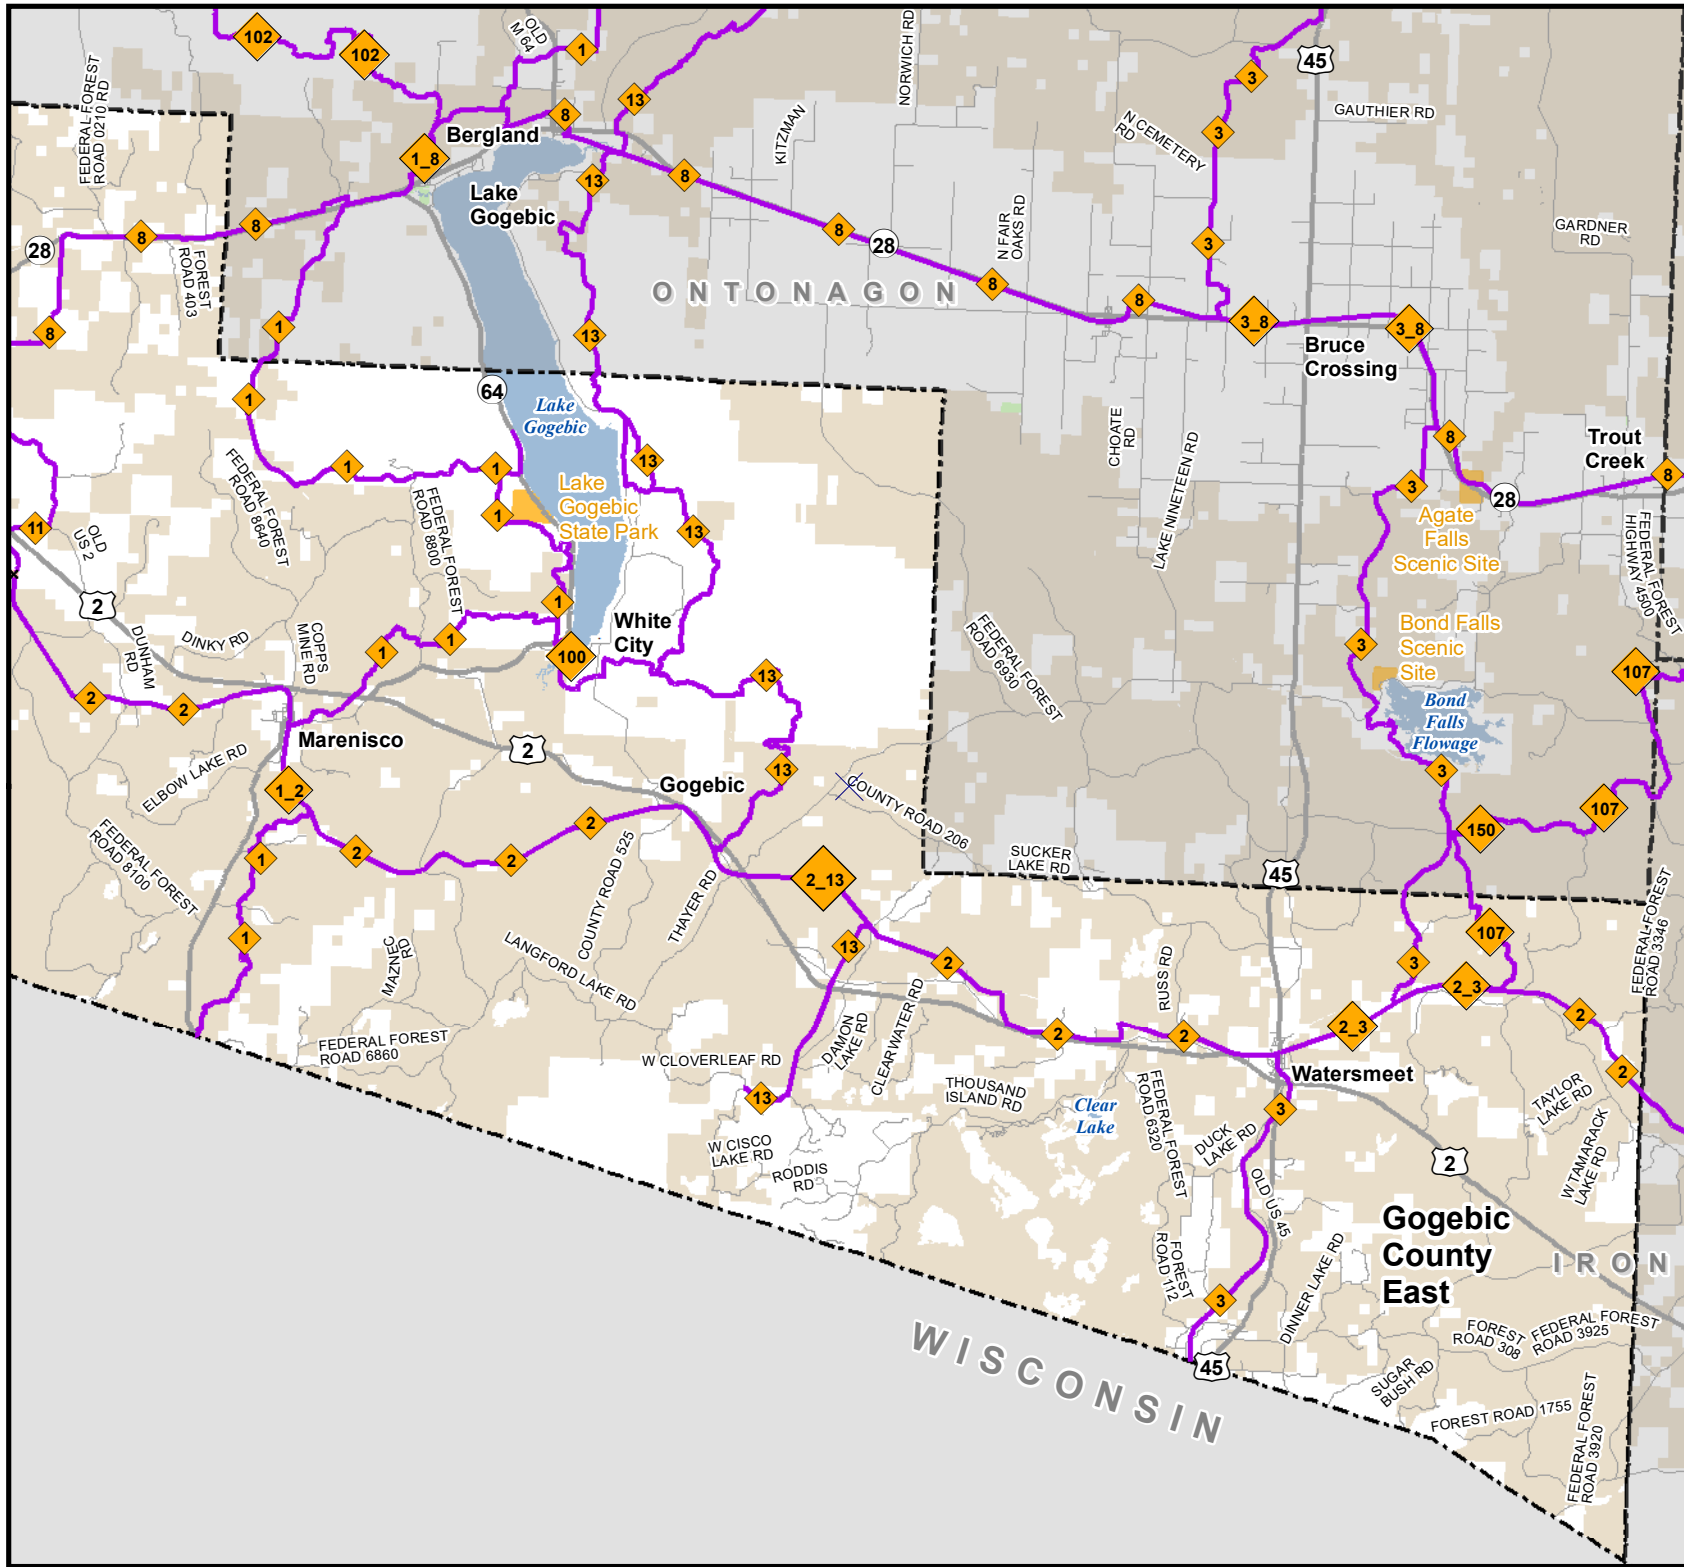

Designated Snowmobile Trails Gogebic County

Updated: 9/17/2021

0 1 2
Miles

- Temporarily closed trail
- Designated snowmobile trails
- Highway
- Paved road
- Gravel or dirt road
- State park boundary
- State forest land
- Federal land
- Lakes and rivers
- City or village
- County boundary

Parking
Parking lot information is currently
unavailable.

**RIDE
RIGHT**

Designated Snowmobile Trails Gogebic County

Updated: 9/17/2021

0 1 2
Miles

- ✕ Temporarily closed trail
- Designated snowmobile trails
- Highway
- Paved road
- Gravel or dirt road
- State park boundary
- State forest land
- Federal land
- Lakes and rivers
- County boundary

Parking
Parking lot information is currently
unavailable.

**RIDE
RIGHT**

Michigan.gov/Snowmobiling

Designated Snowmobile Trails Gogebic County

Updated: 9/17/2021

0 1 2
Miles

- ✕✕ Temporarily closed trail
- Designated snowmobile trails
- Highway
- Paved road
- Gravel or dirt road
- State park boundary
- State forest land
- Federal land
- Lakes and rivers
- City or village
- County boundary

Parking
Parking lot information is currently
unavailable.

RIDE RIGHT