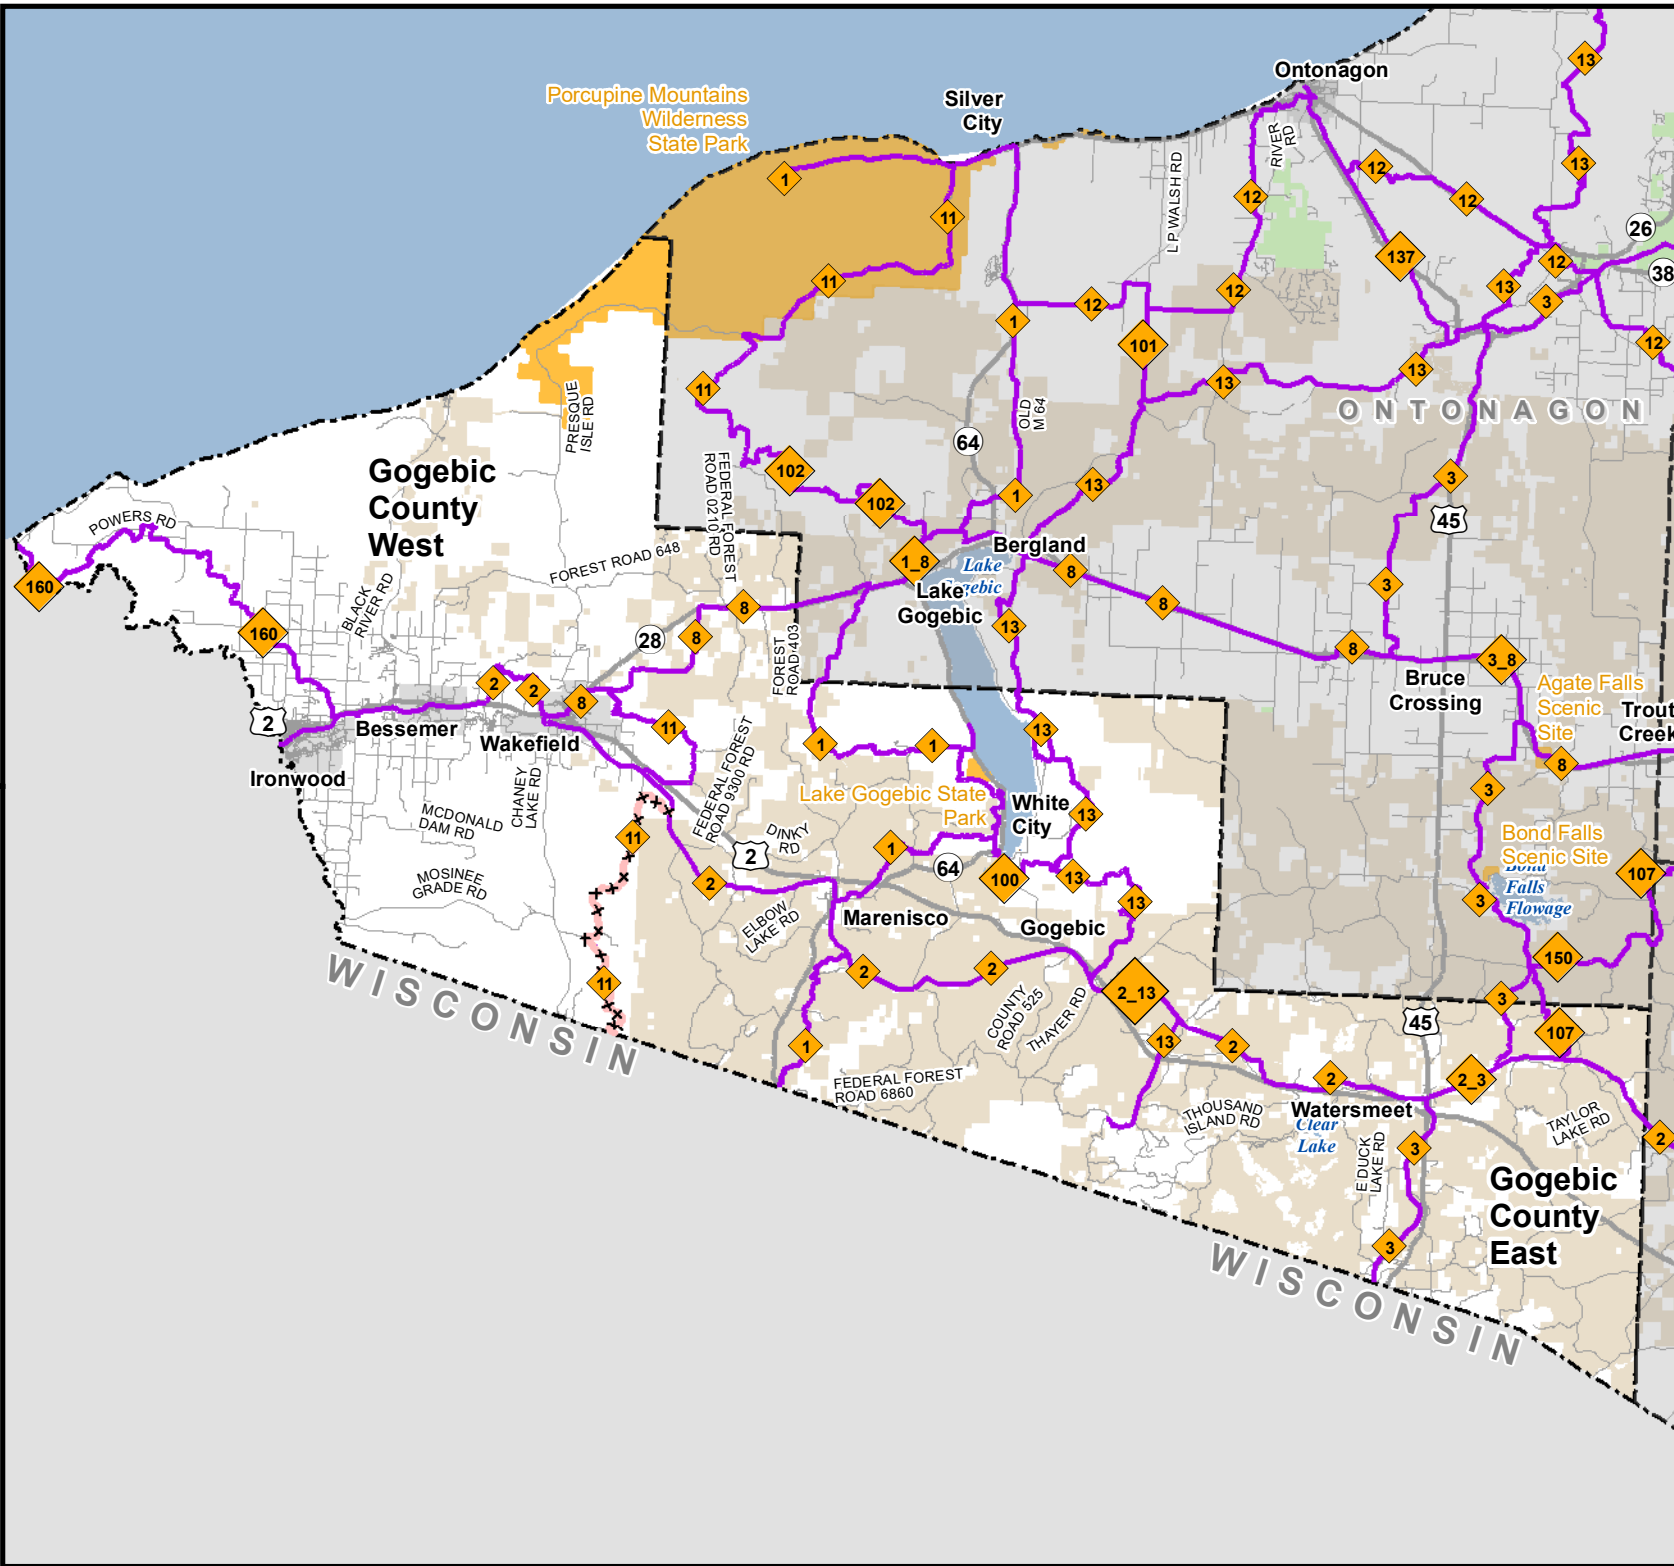

Designated Snowmobile Trails Gogebic County

Updated: 9/17/2021

0 1 2
Miles

- Temporarily closed trail
- Designated snowmobile trails
- Highway
- Paved road
- Gravel or dirt road
- State park boundary
- State forest land
- Federal land
- Lakes and rivers
- City or village
- County boundary

Parking
Parking lot information is currently
unavailable.

**RIDE
RIGHT**

Designated Snowmobile Trails Gogebic County

Updated: 9/17/2021

0 1 2
Miles

- ✕ Temporarily closed trail
- Designated snowmobile trails
- Highway
- Paved road
- Gravel or dirt road
- State park boundary
- State forest land
- Federal land
- Lakes and rivers
- County boundary

Parking
Parking lot information is currently
unavailable.

**RIDE
RIGHT**

Michigan.gov/Snowmobiling

Designated Snowmobile Trails Gogebic County

Updated: 9/17/2021

0 1 2
Miles

- ✕✕ Temporarily closed trail
- Designated snowmobile trails
- Highway
- Paved road
- Gravel or dirt road
- State park boundary
- State forest land
- Federal land
- Lakes and rivers
- City or village
- County boundary

Parking
Parking lot information is currently
unavailable.

RIDE RIGHT