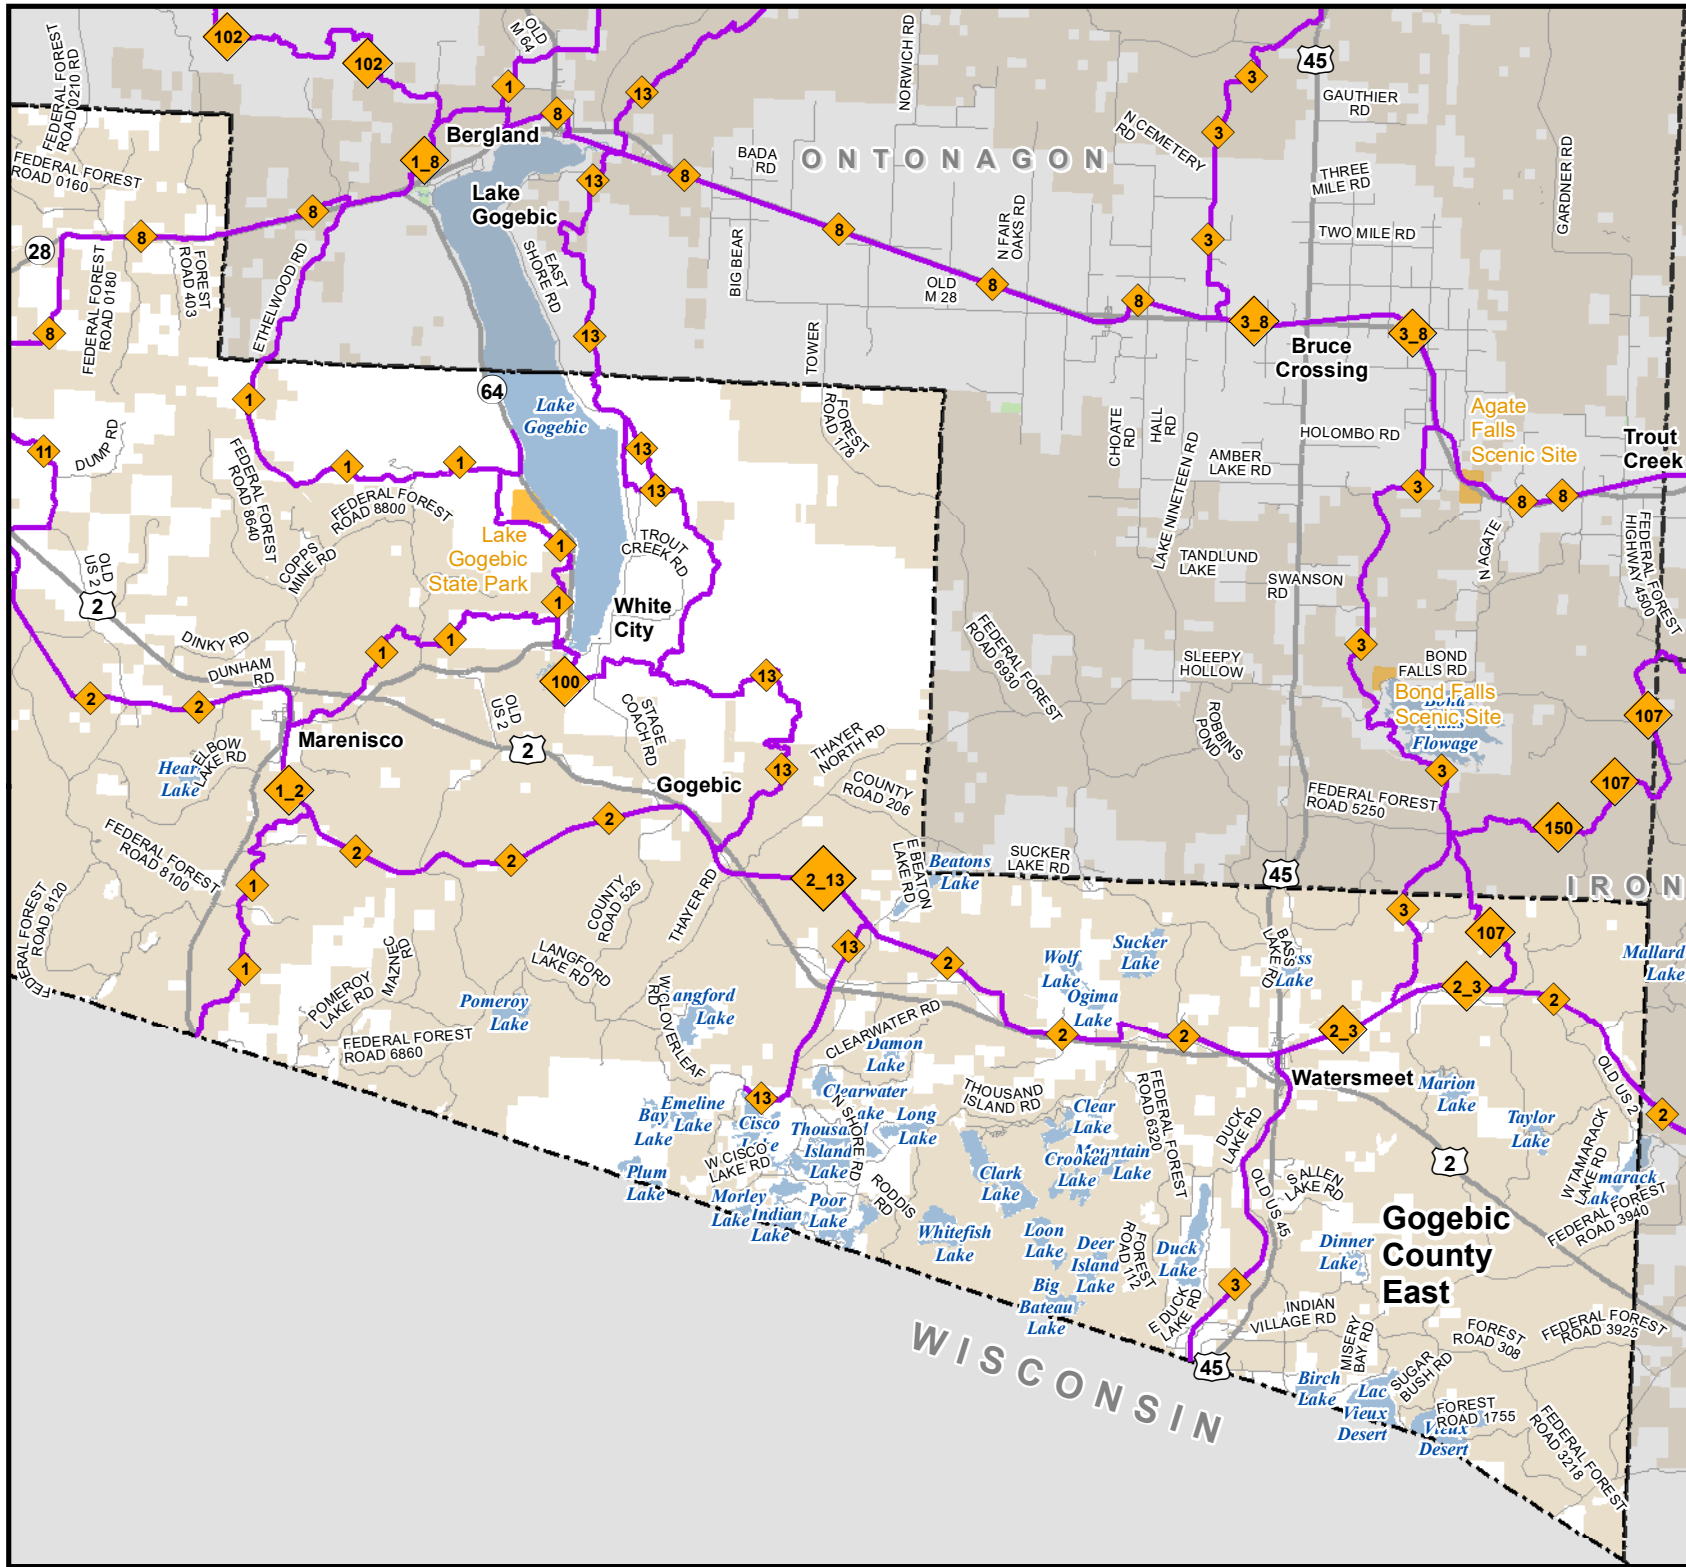

Designated Snowmobile Trails Gogebic County

Updated: 12/10/2021

0 1 2
Miles

- Permanently closed trail
- Designated snowmobile trails
- Highway
- Paved road
- Gravel or dirt road
- State park boundary
- State forest land
- Federal land
- Lakes and rivers
- City or village
- County boundary

Parking
Parking lot information is currently
unavailable.

**RIDE
RIGHT**

Designated Snowmobile Trails Gogebic County

Updated: 12/10/2021

0 1 2
Miles

- Designated snowmobile trails
- Highway
- Paved road
- Gravel or dirt road
- State park boundary
- State forest land
- Federal land
- Lakes and rivers
- County boundary

Parking
Parking lot information is currently
unavailable.

**RIDE
RIGHT**

Designated Snowmobile Trails Gogebic County

Updated: 11/23/2021

0 1 2
Miles

- Permanently closed trail
- Designated snowmobile trails
- Highway
- Paved road
- Gravel or dirt road
- State park boundary
- State forest land
- Federal land
- Lakes and rivers
- City or village
- County boundary