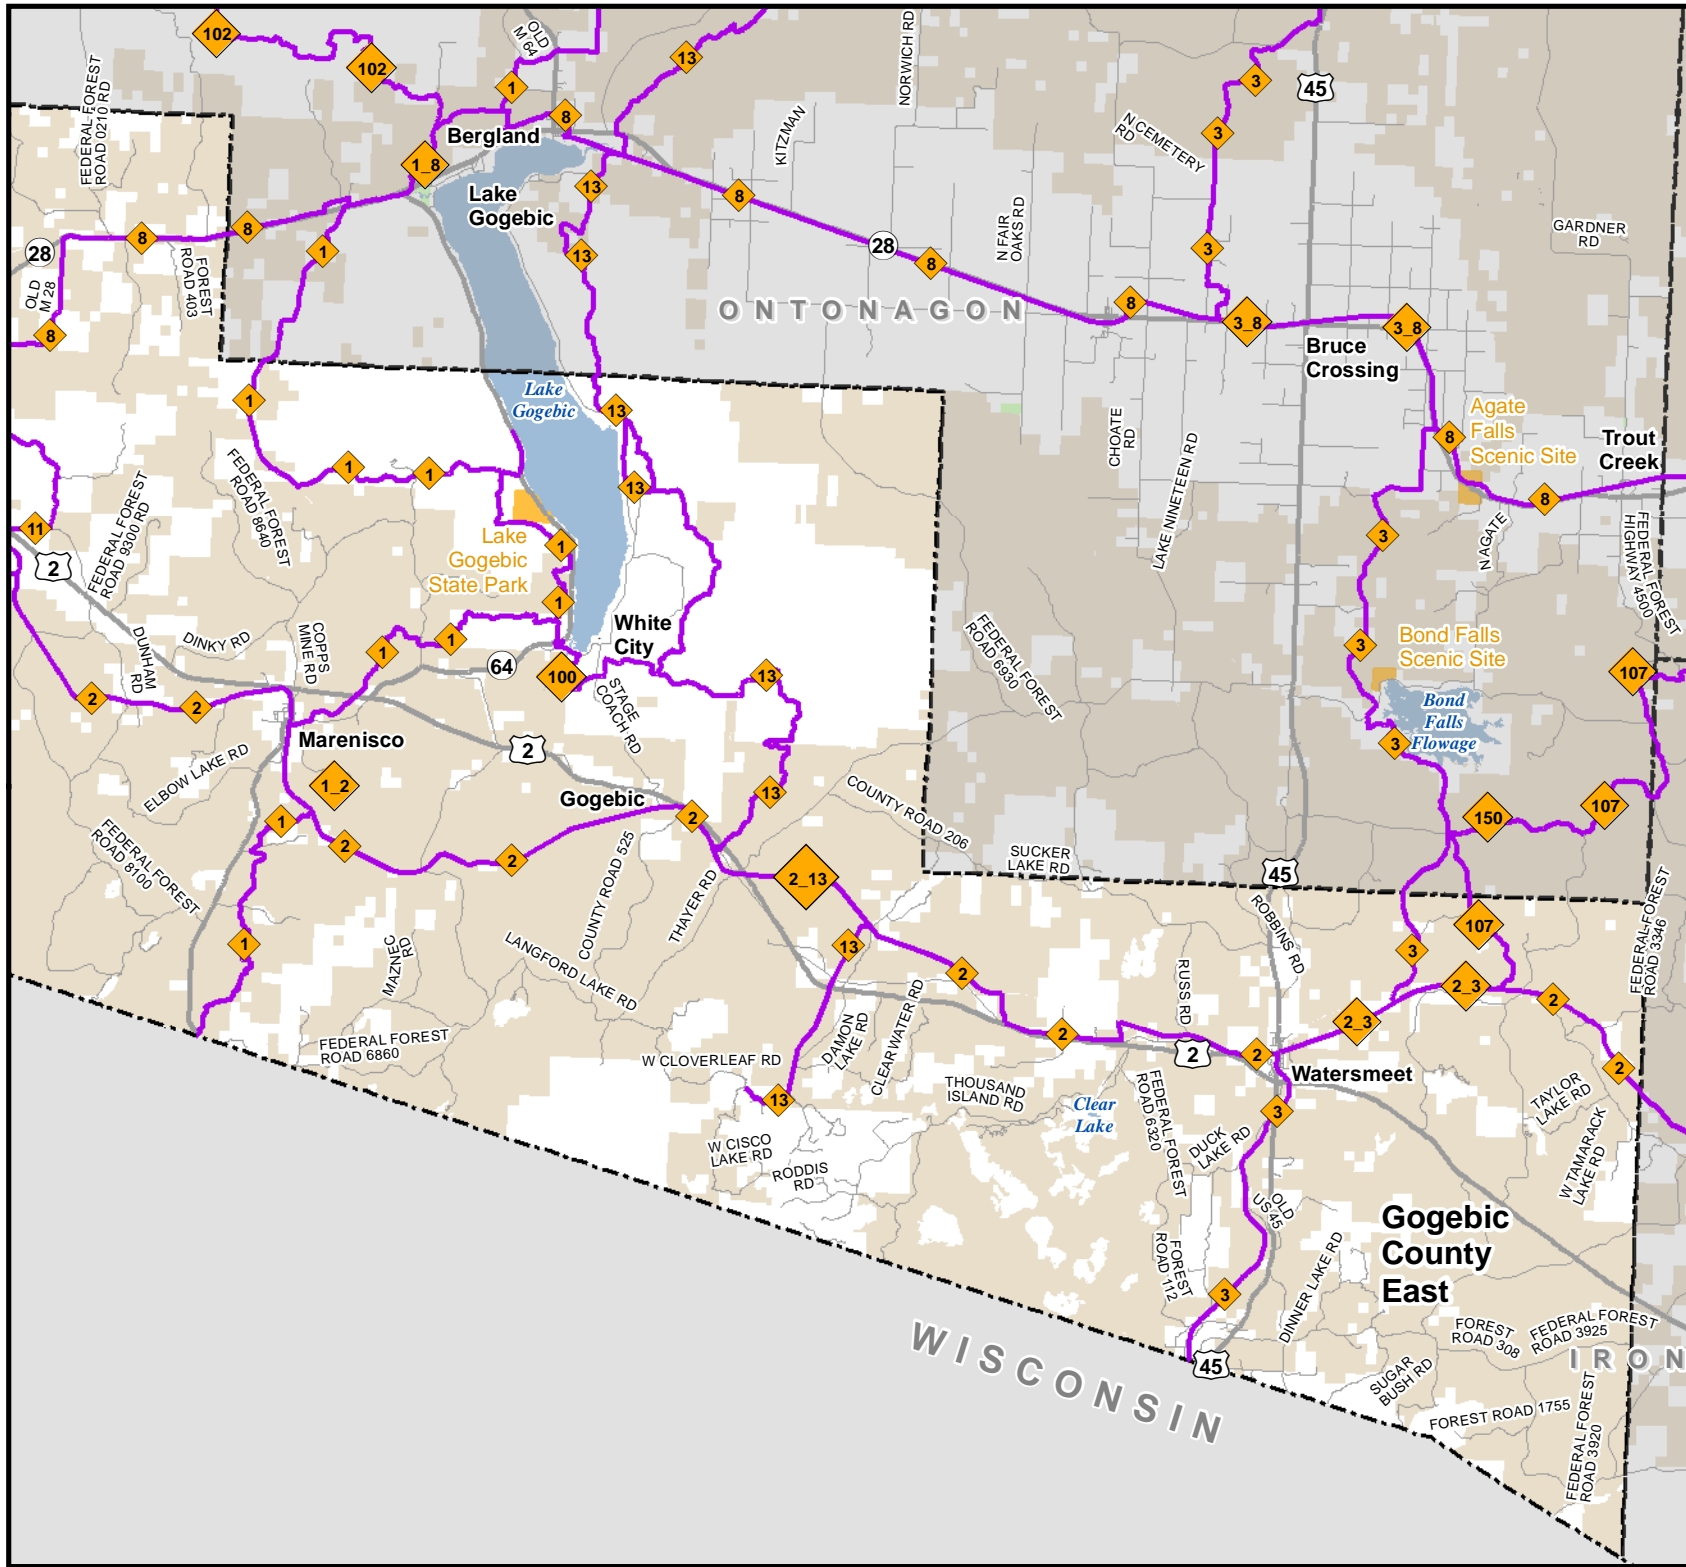

Designated Snowmobile Trails Gogebic County

Updated: 11/23/2021

0 1 2
Miles

- Permanently closed trail
- Designated snowmobile trails
- Highway
- Paved road
- Gravel or dirt road
- State park boundary
- State forest land
- Federal land
- Lakes and rivers
- City or village
- County boundary

Parking
Parking lot information is currently
unavailable.

**RIDE
RIGHT**

Designated Snowmobile Trails Gogebic County

Updated: 11/23/2021

0 1 2
Miles

- Designated snowmobile trails
- Highway
- Paved road
- Gravel or dirt road
- State park boundary
- State forest land
- Federal land
- Lakes and rivers
- County boundary

Parking
Parking lot information is currently
unavailable.

**RIDE
RIGHT**

Michigan.gov/Snowmobiling

Designated Snowmobile Trails Gogebic County

Updated: 11/23/2021

0 1 2
Miles

- Permanently closed trail
- Designated snowmobile trails
- Highway
- Paved road
- Gravel or dirt road
- State park boundary
- State forest land
- Federal land
- Lakes and rivers
- City or village
- County boundary