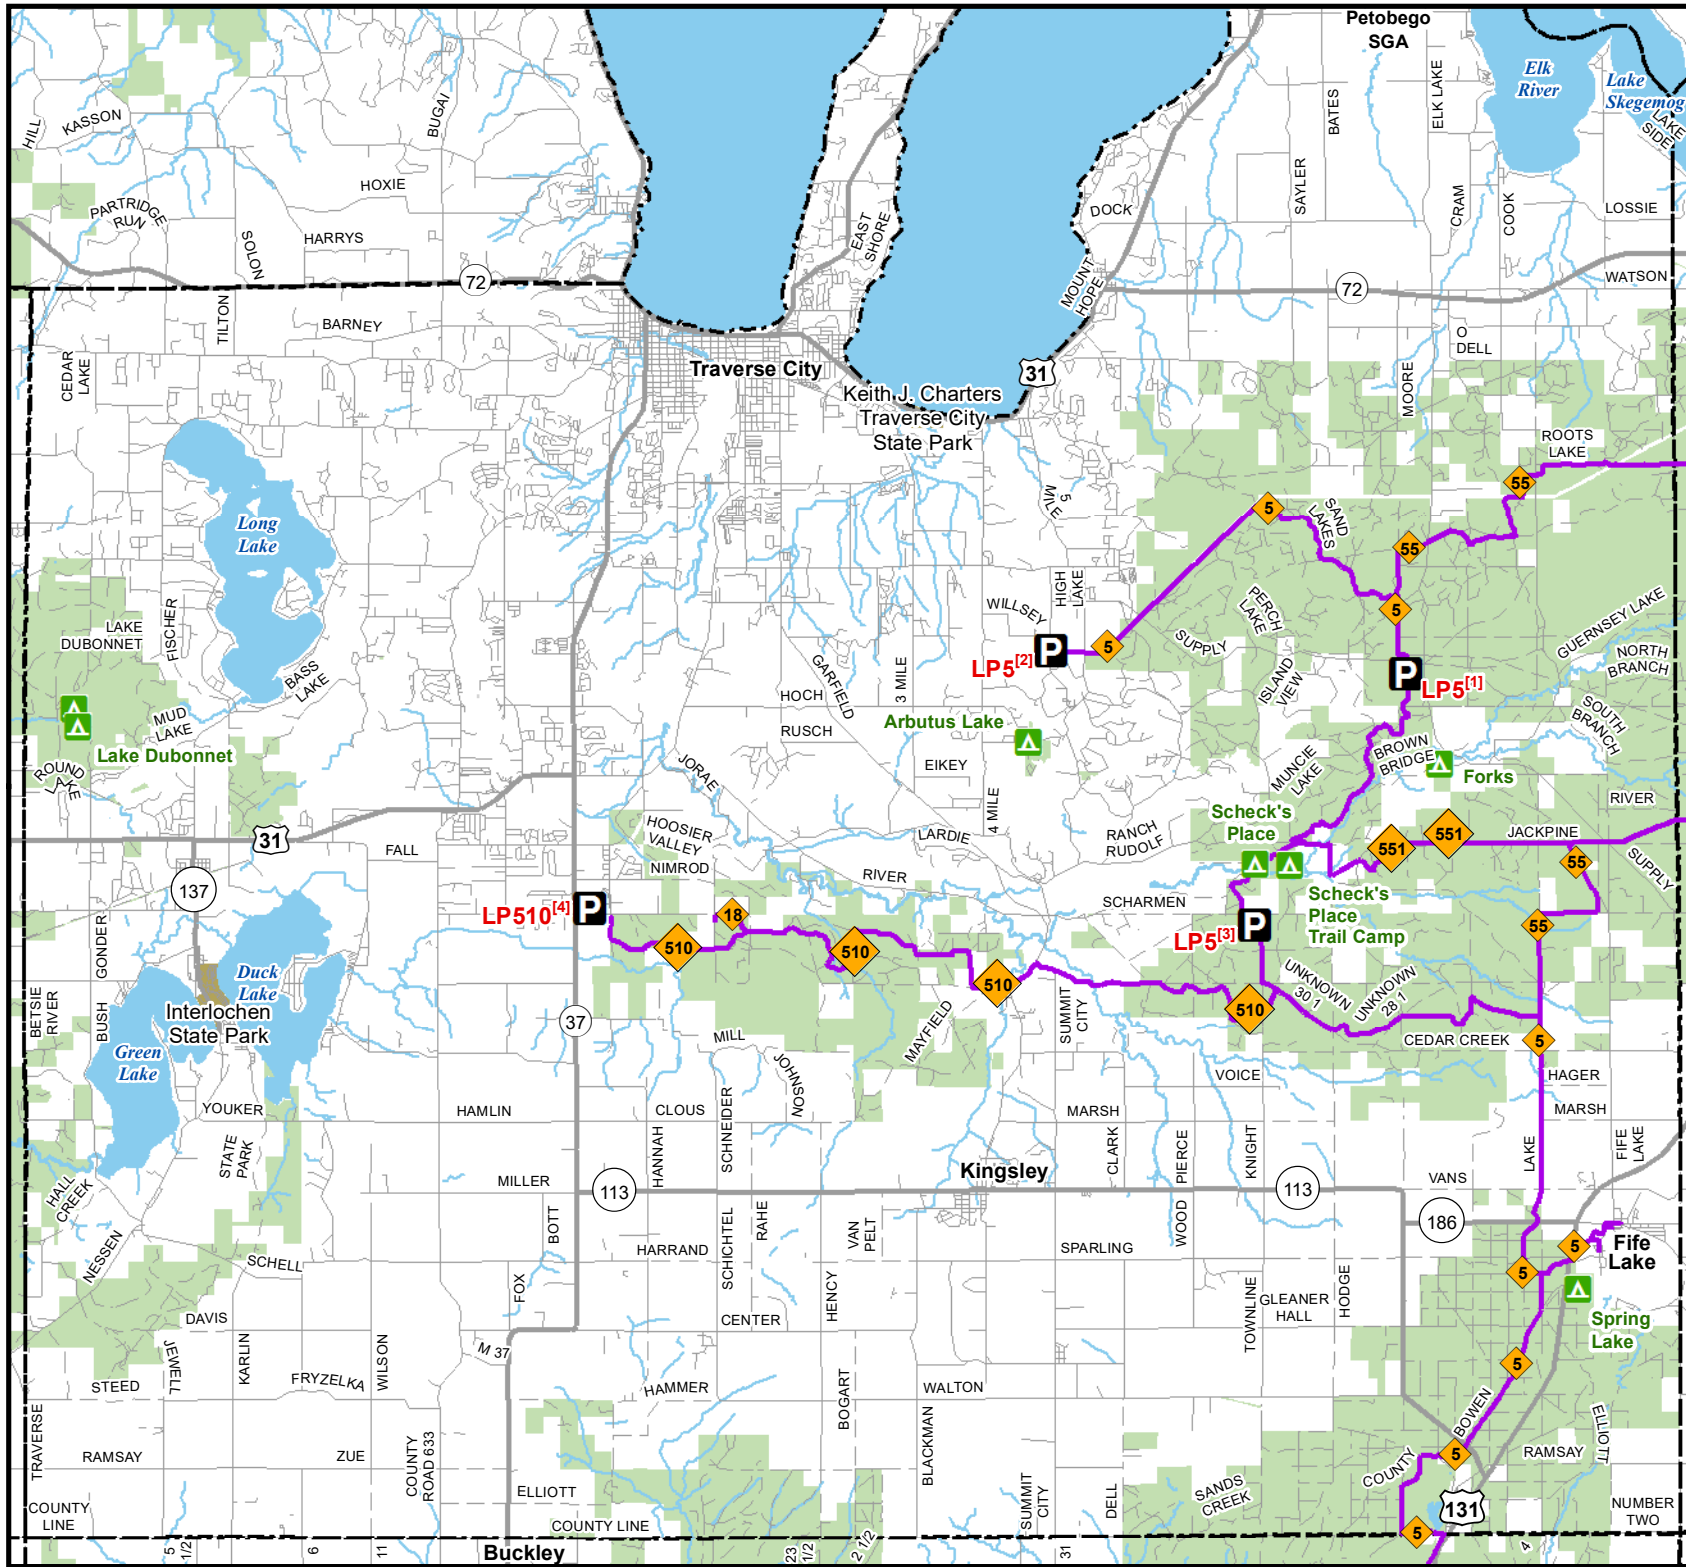

Michigan
Department of
Natural Resources
Snowmobile Trails
Grand Traverse County

Updated: 12/6/2022

0 1 2
Miles

- P** Parking lot
- ▲** State forest campground
- Snowmobile trail
- State park boundary
- State forest land
- State game area
- Federal land
- Lakes and rivers

- Parking**
- LP5^[1]** South of Supply Rd, SE of Int with Dead Horse Rd
 - LP5^[2]** Eastside of High Lake Rd, South of Int with Willsey Rd
 - LP5^[3]** Eastside of Knight Rd, South of Scharmen Rd
 - LP510^[4]** East Blair Townhall Rd, Confirm Location

**RIDE
&
RIGHT**

Michigan.gov/Snowmobiling

Buckley