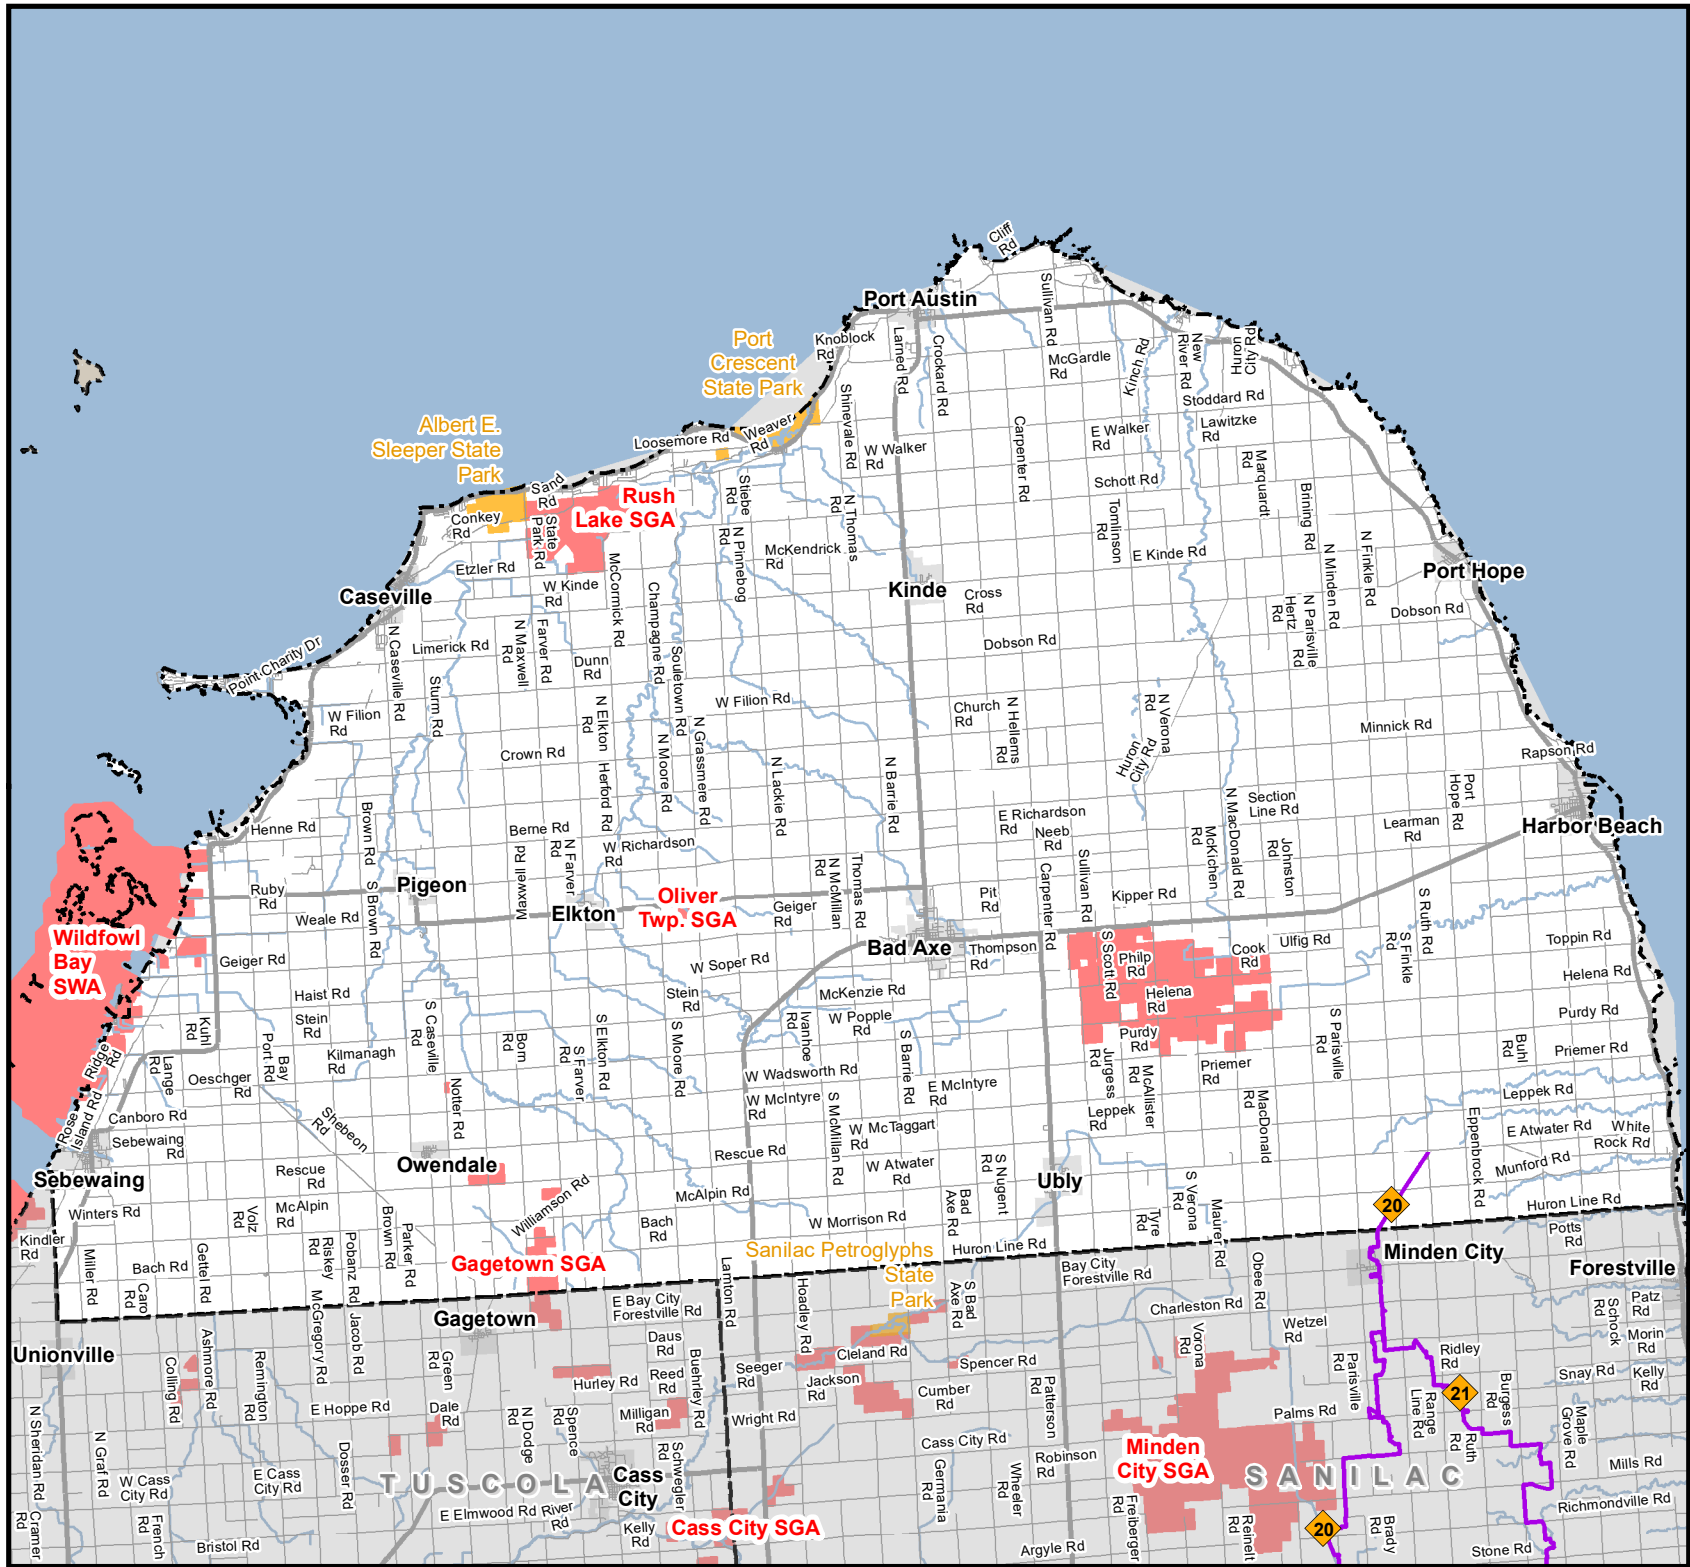

# Michigan Department of Natural Resources Designated Snowmobile Trails

Huron County

Updated: 10/23/2020

0 1 2 Miles

- Designated Snowmobile Trails
- Highway
- Paved Road
- Gravel or Dirt Road
- State Park Boundary
- State Game Area
- Federal Land
- City or Village
- County Boundary Outline

Parking lot information is currently unavailable.

Michigan.gov/Snowmobiling