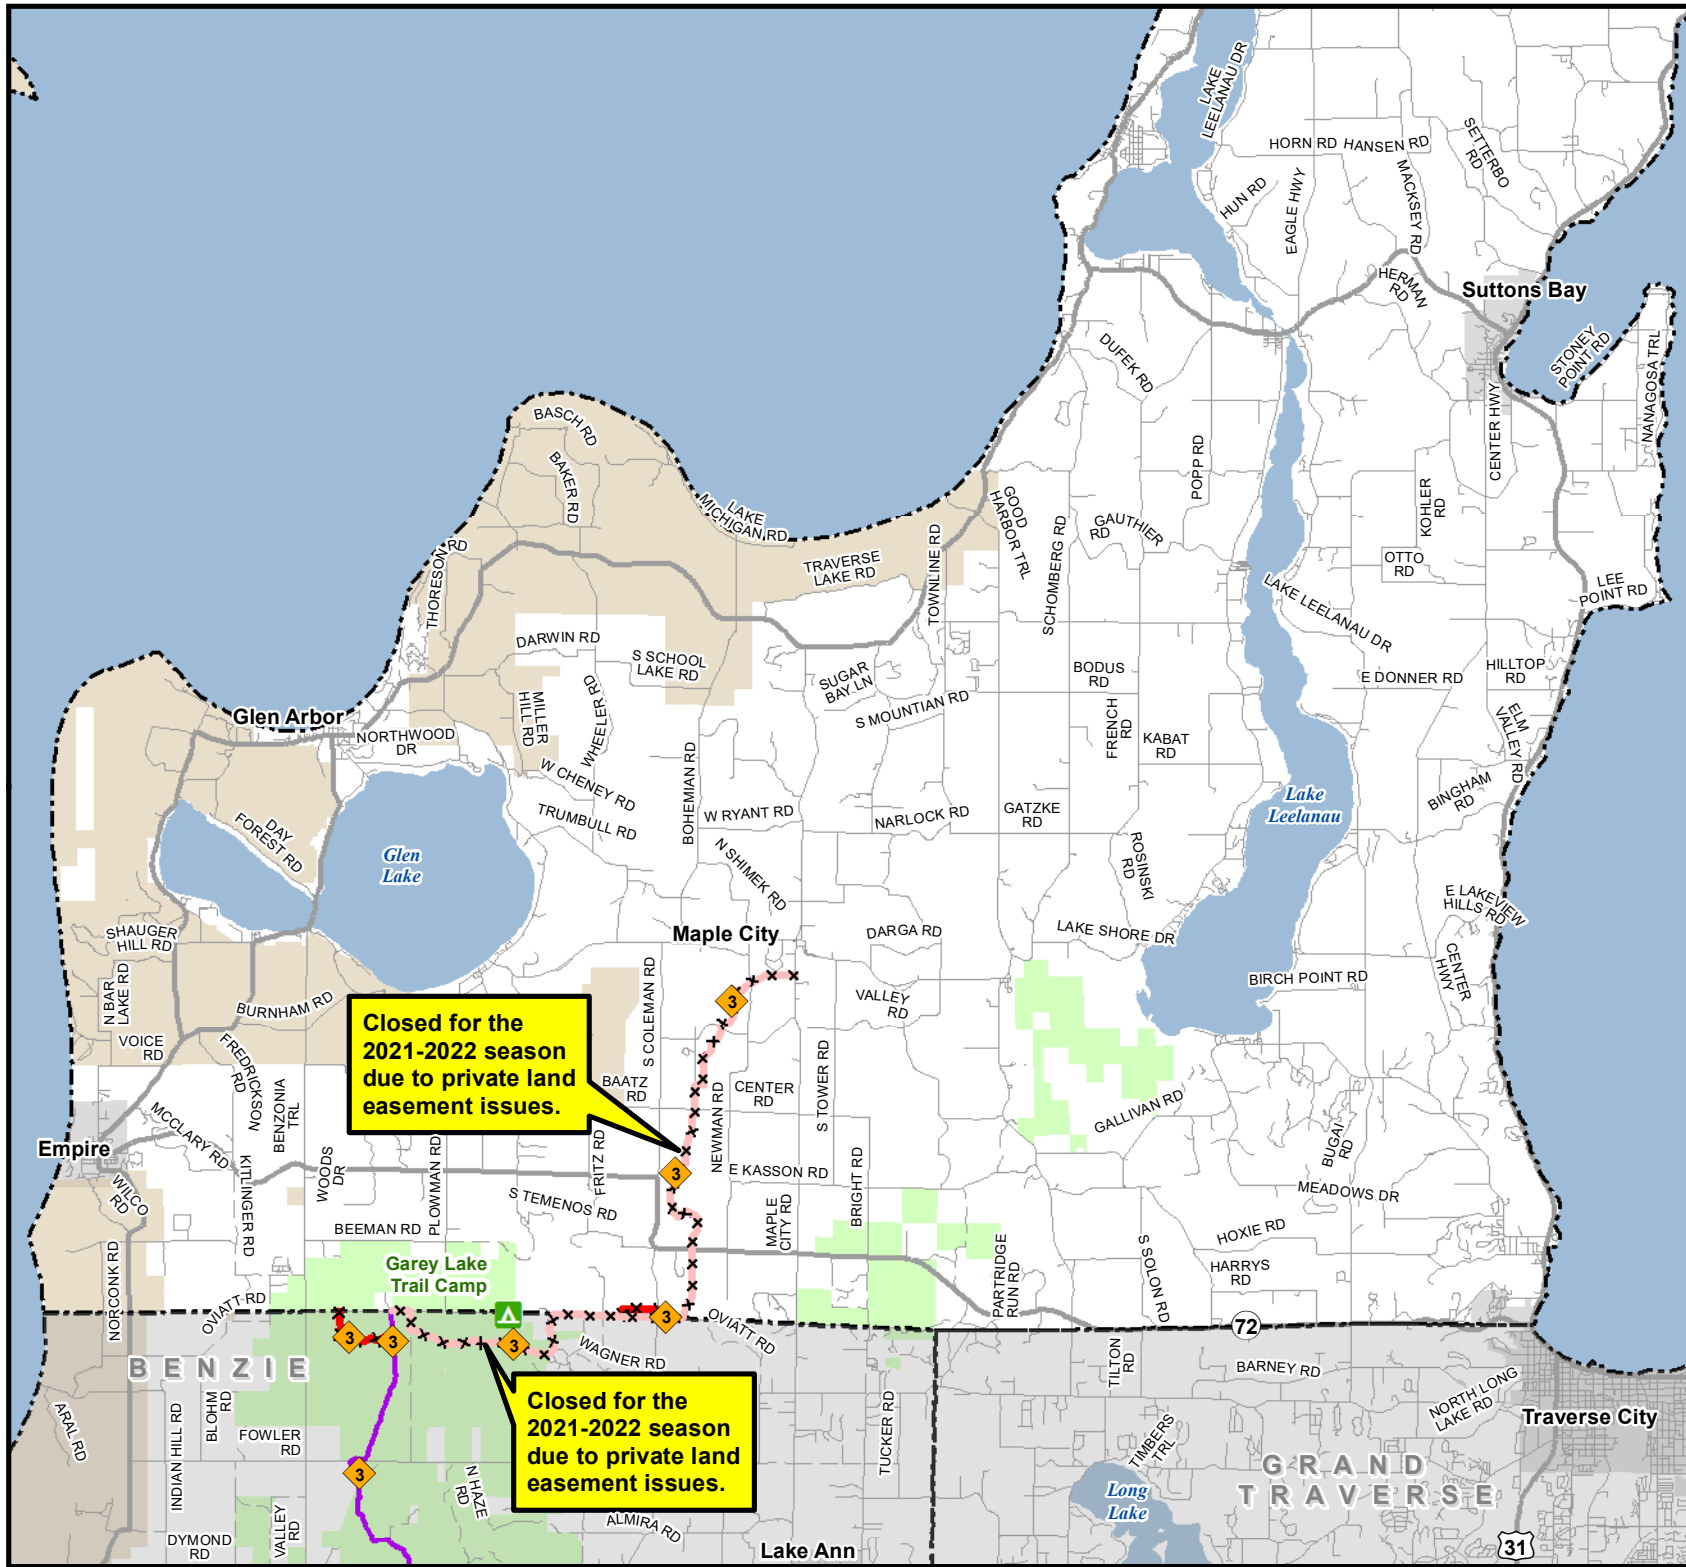

Designated Snowmobile Trails Leelanau County

Updated: 12/1/2021

0 1 2
Miles

- State forest campground
- Temporarily closed trail
- Permanently closed trail
- Designated snowmobile trails
- Highway
- Paved road
- Gravel or dirt road
- State forest land
- Federal land
- Lakes and rivers
- City or village
- County boundary

Parking
Parking lot information is currently
unavailable.

**RIDE
RIGHT**

Michigan.gov/Snowmobiling

**Closed for the
2021-2022 season
due to private land
easement issues.**

**Closed for the
2021-2022 season
due to private land
easement issues.**