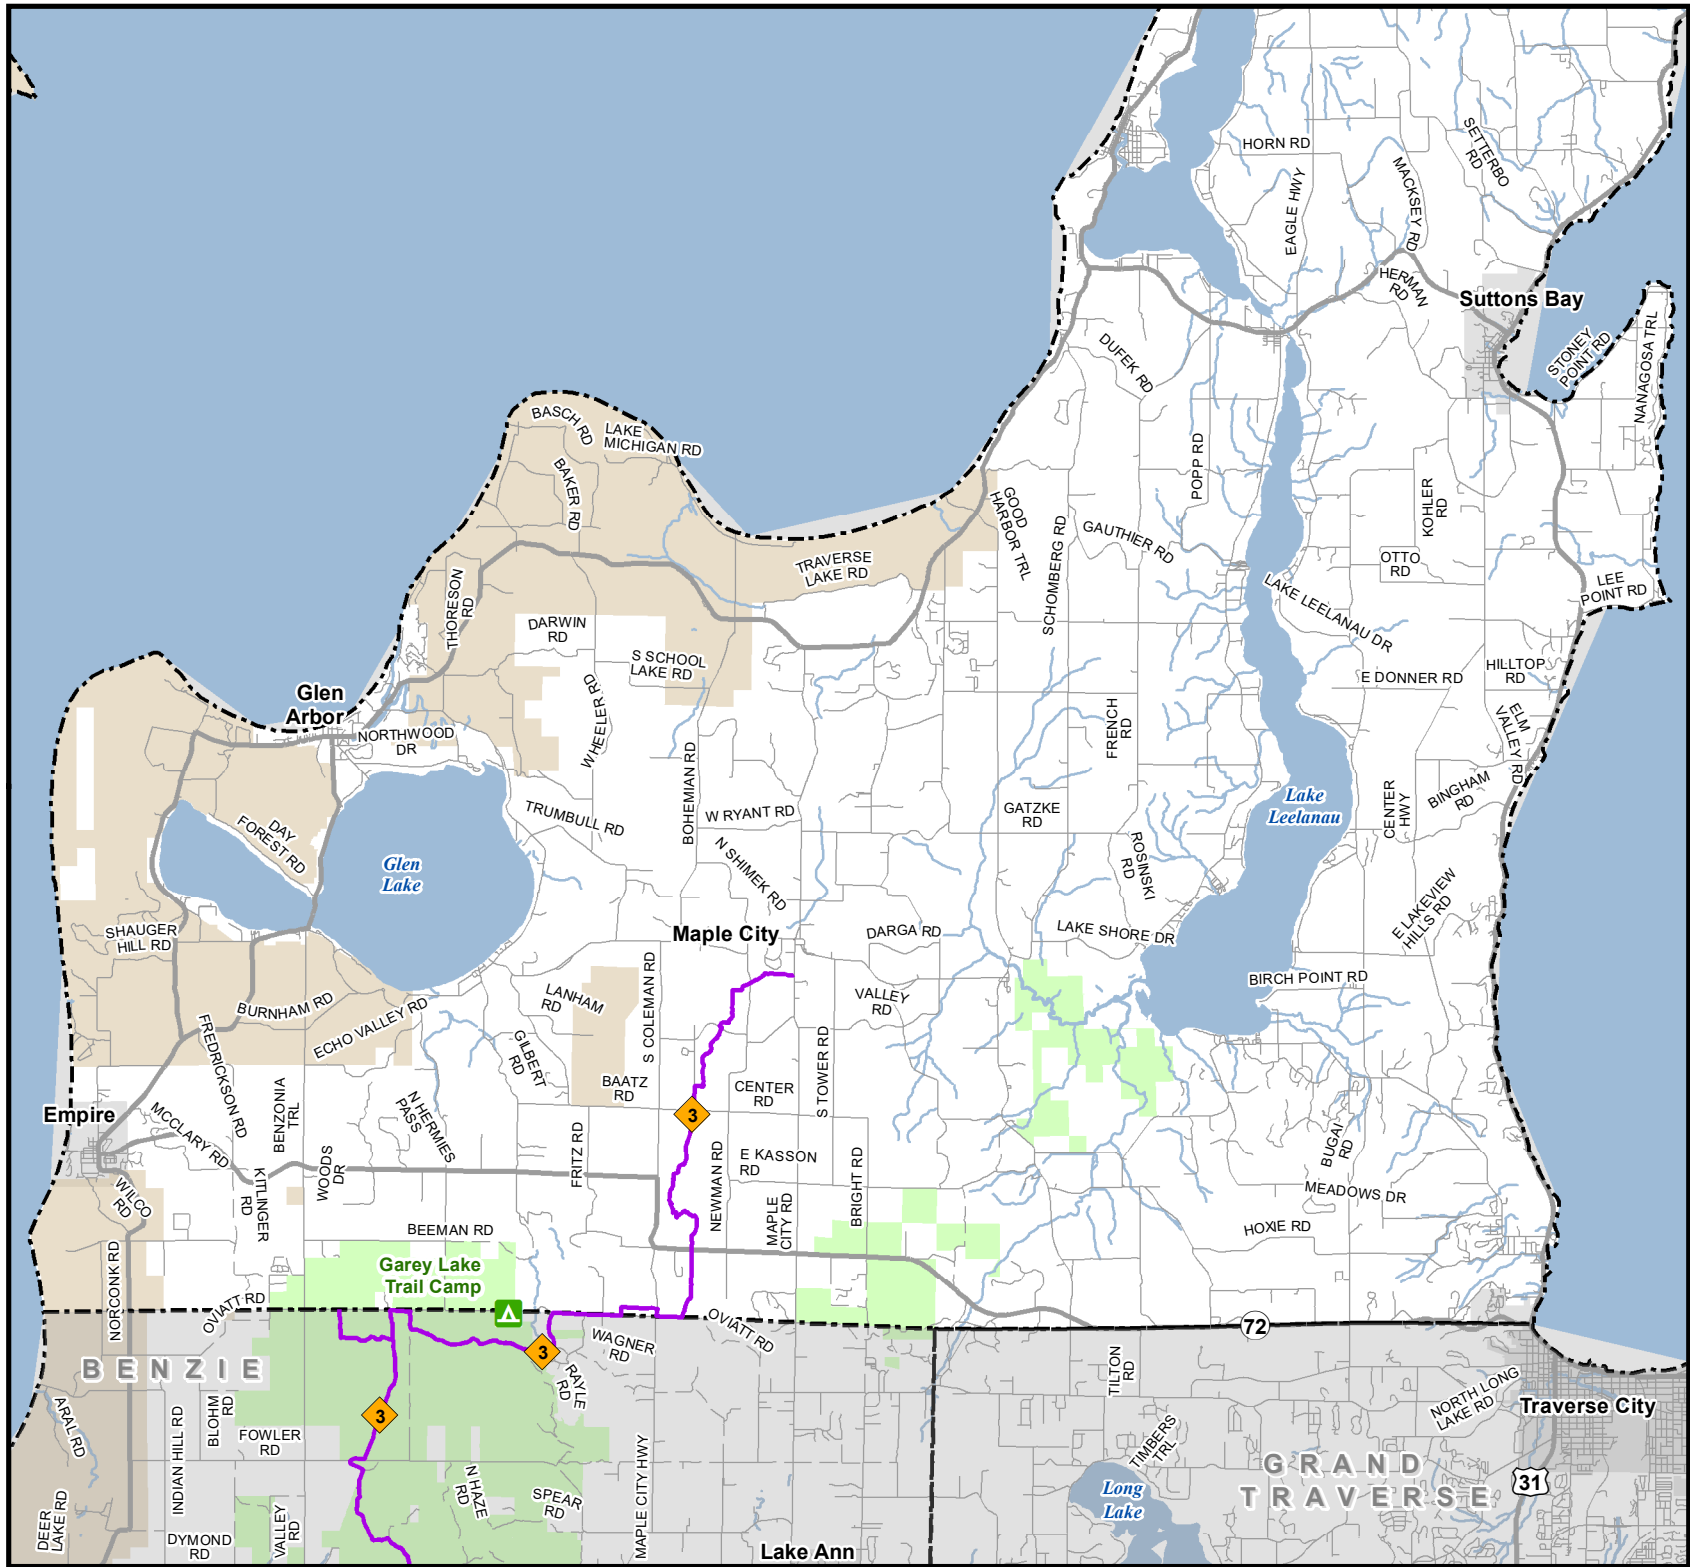

Michigan Department of Natural Resources Designated Snowmobile Trails

Leelanau County

Updated: 10/23/2020

0 1 2 Miles

- State Forest Campground
- Designated Snowmobile Trails
- Highway
- Paved Road
- Gravel or Dirt Road
- State Forest Land
- Federal Land
- Lakes and Rivers
- City or Village
- County Boundary Outline

Parking lot information is currently unavailable.

Michigan.gov/Snowmobiling