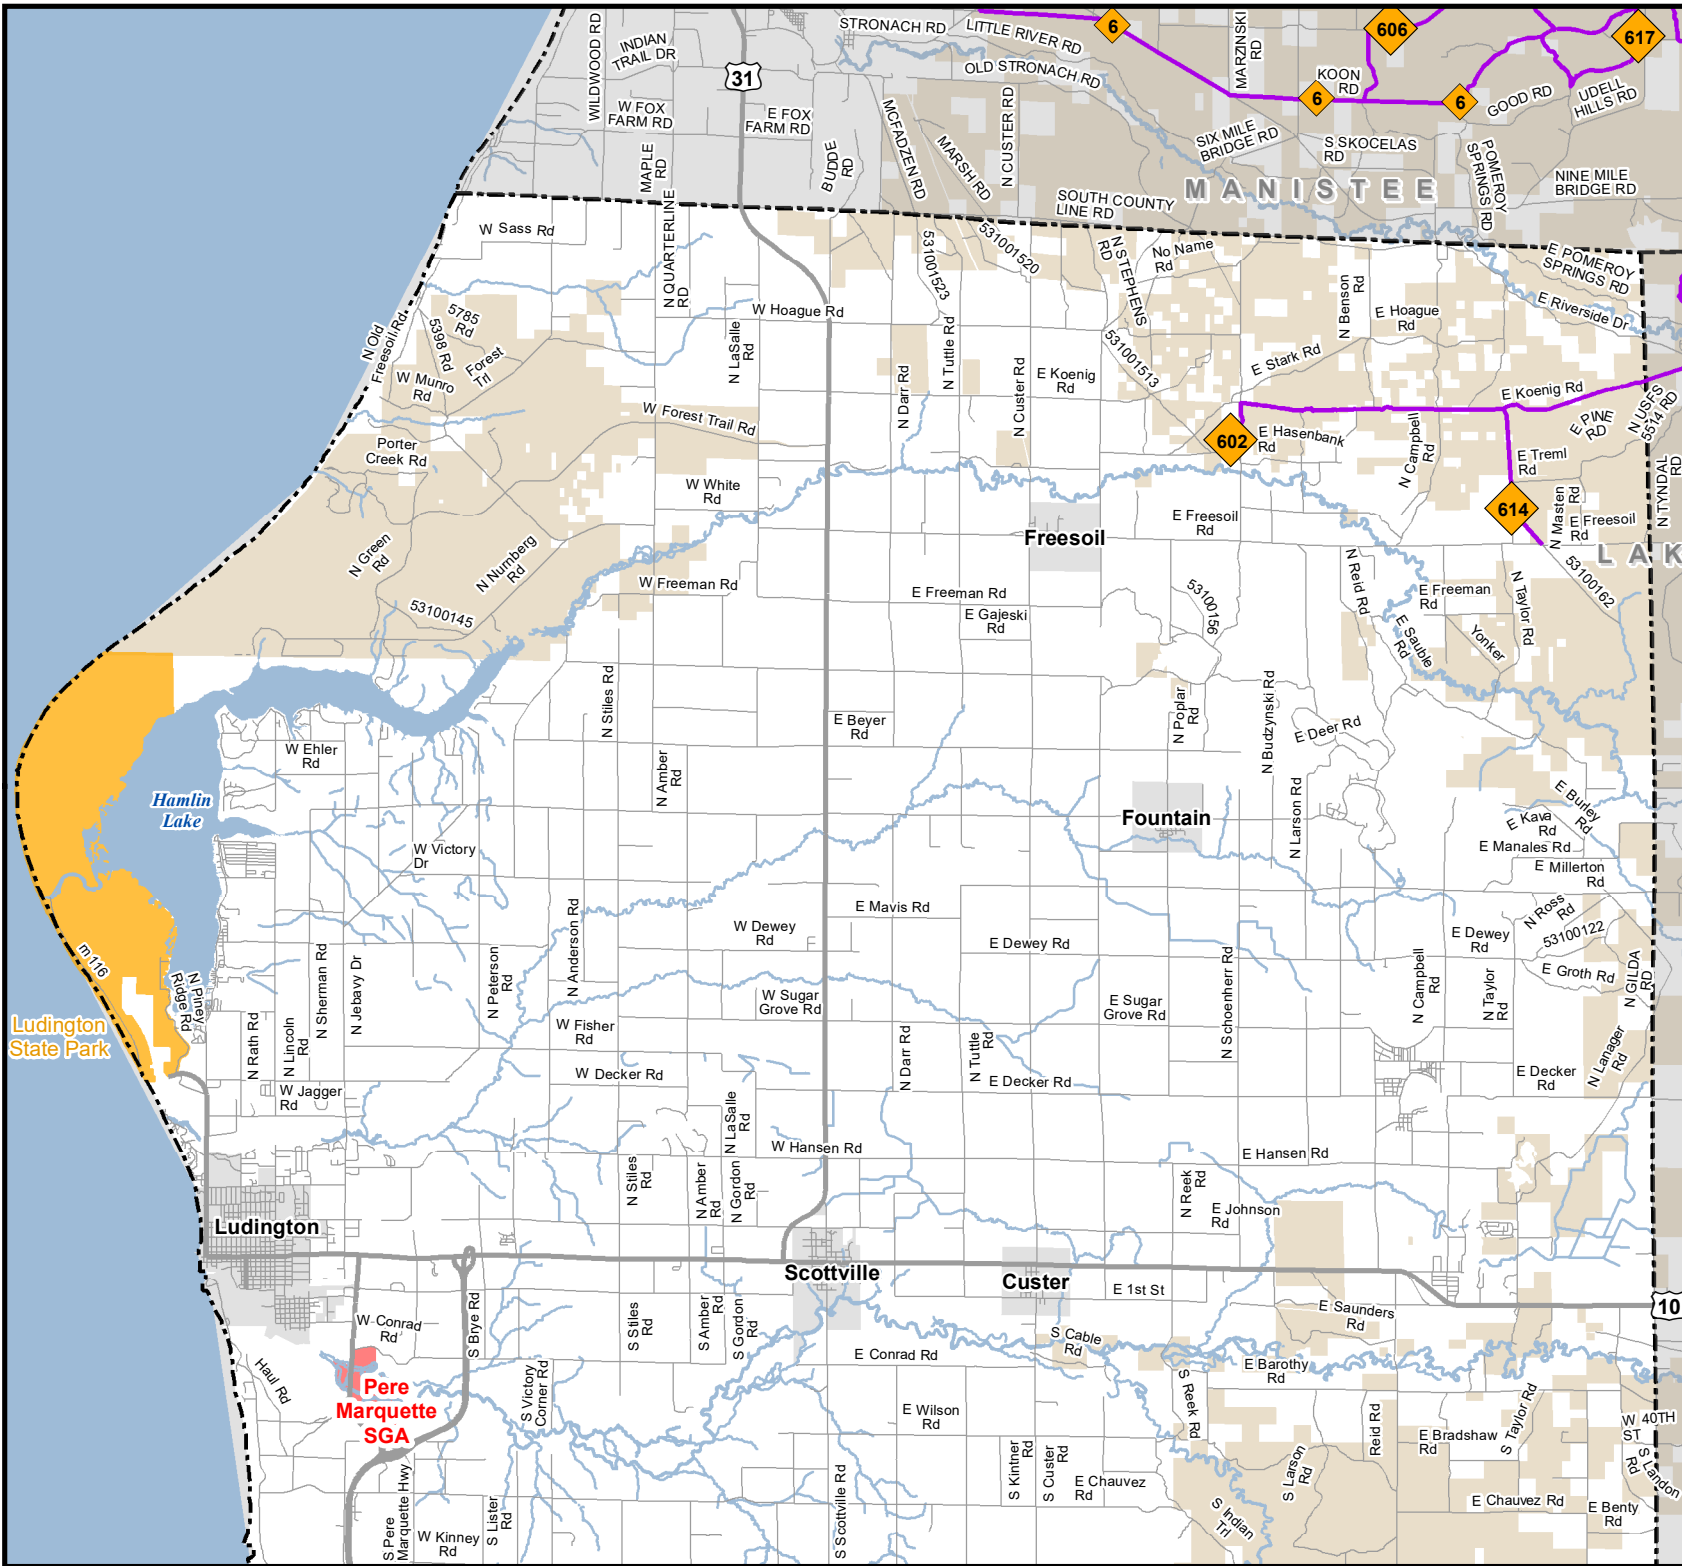

Michigan Department of Natural Resources Designated Snowmobile Trails

Mason County

Updated: 10/23/2020

0 1 2 Miles

- Designated Snowmobile Trails
- Highway
- Paved Road
- State Park Boundary
- State Game Area
- Federal Land
- Lakes and Rivers
- City or Village
- County Boundary Outline

Parking lot information is currently unavailable.

Michigan.gov/Snowmobiling