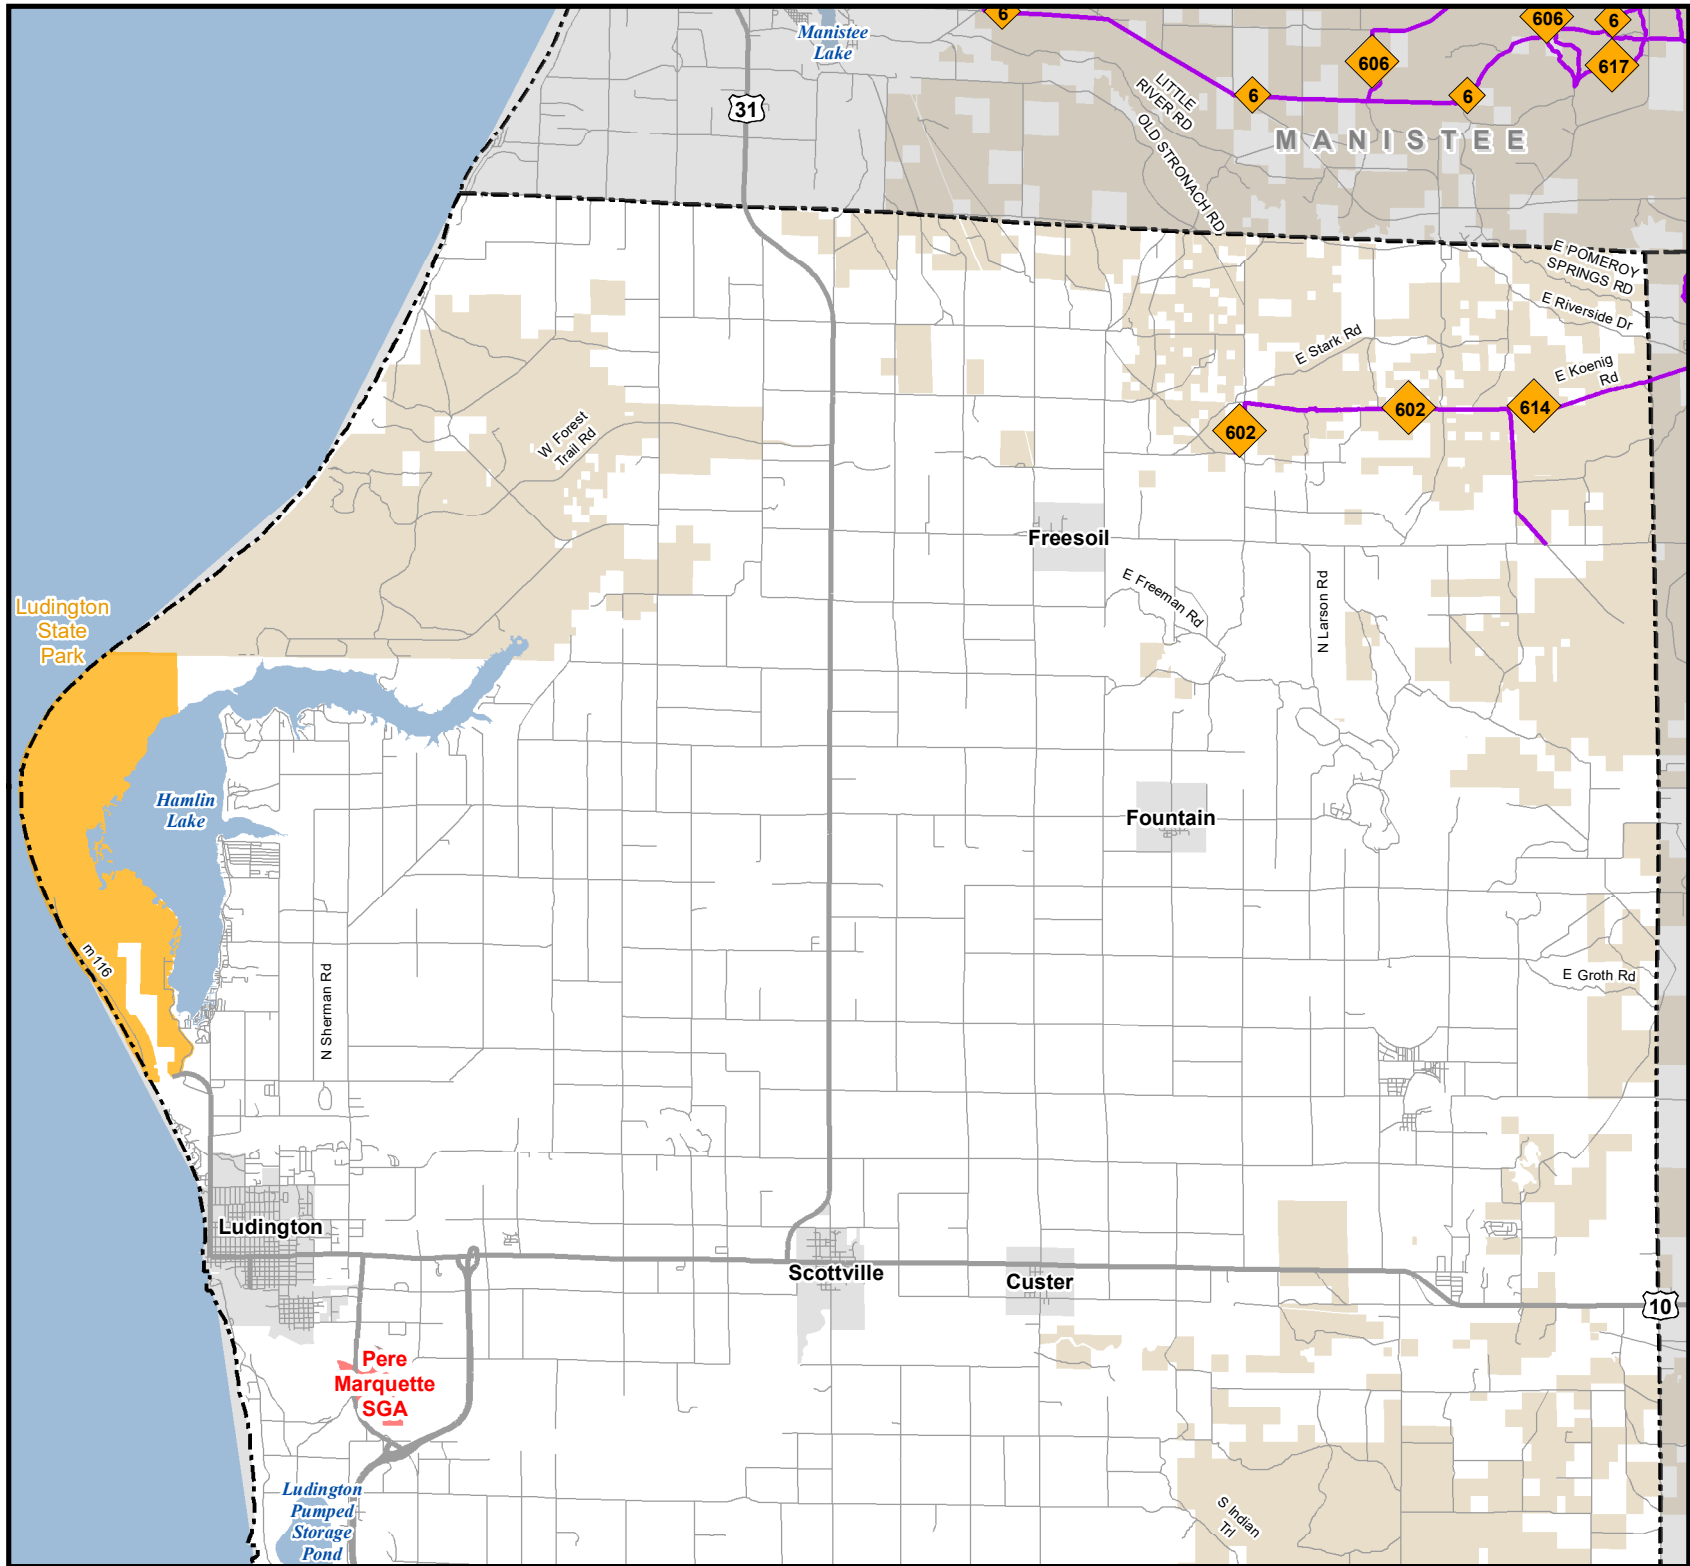

Michigan Department of Natural Resources Designated Snowmobile Trails

Mason County, MI
December 4, 2019

0 1 2 Miles

- Designated Snowmobile Trails
- Highway
- Paved Road
- State Park Boundary
- State Game Area
- Federal Land
- Lakes and Rivers
- City or Village
- County Boundary Outline

Parking lot information is currently unavailable.

RIDE
RIGHT

Michigan.gov/snowmobiling