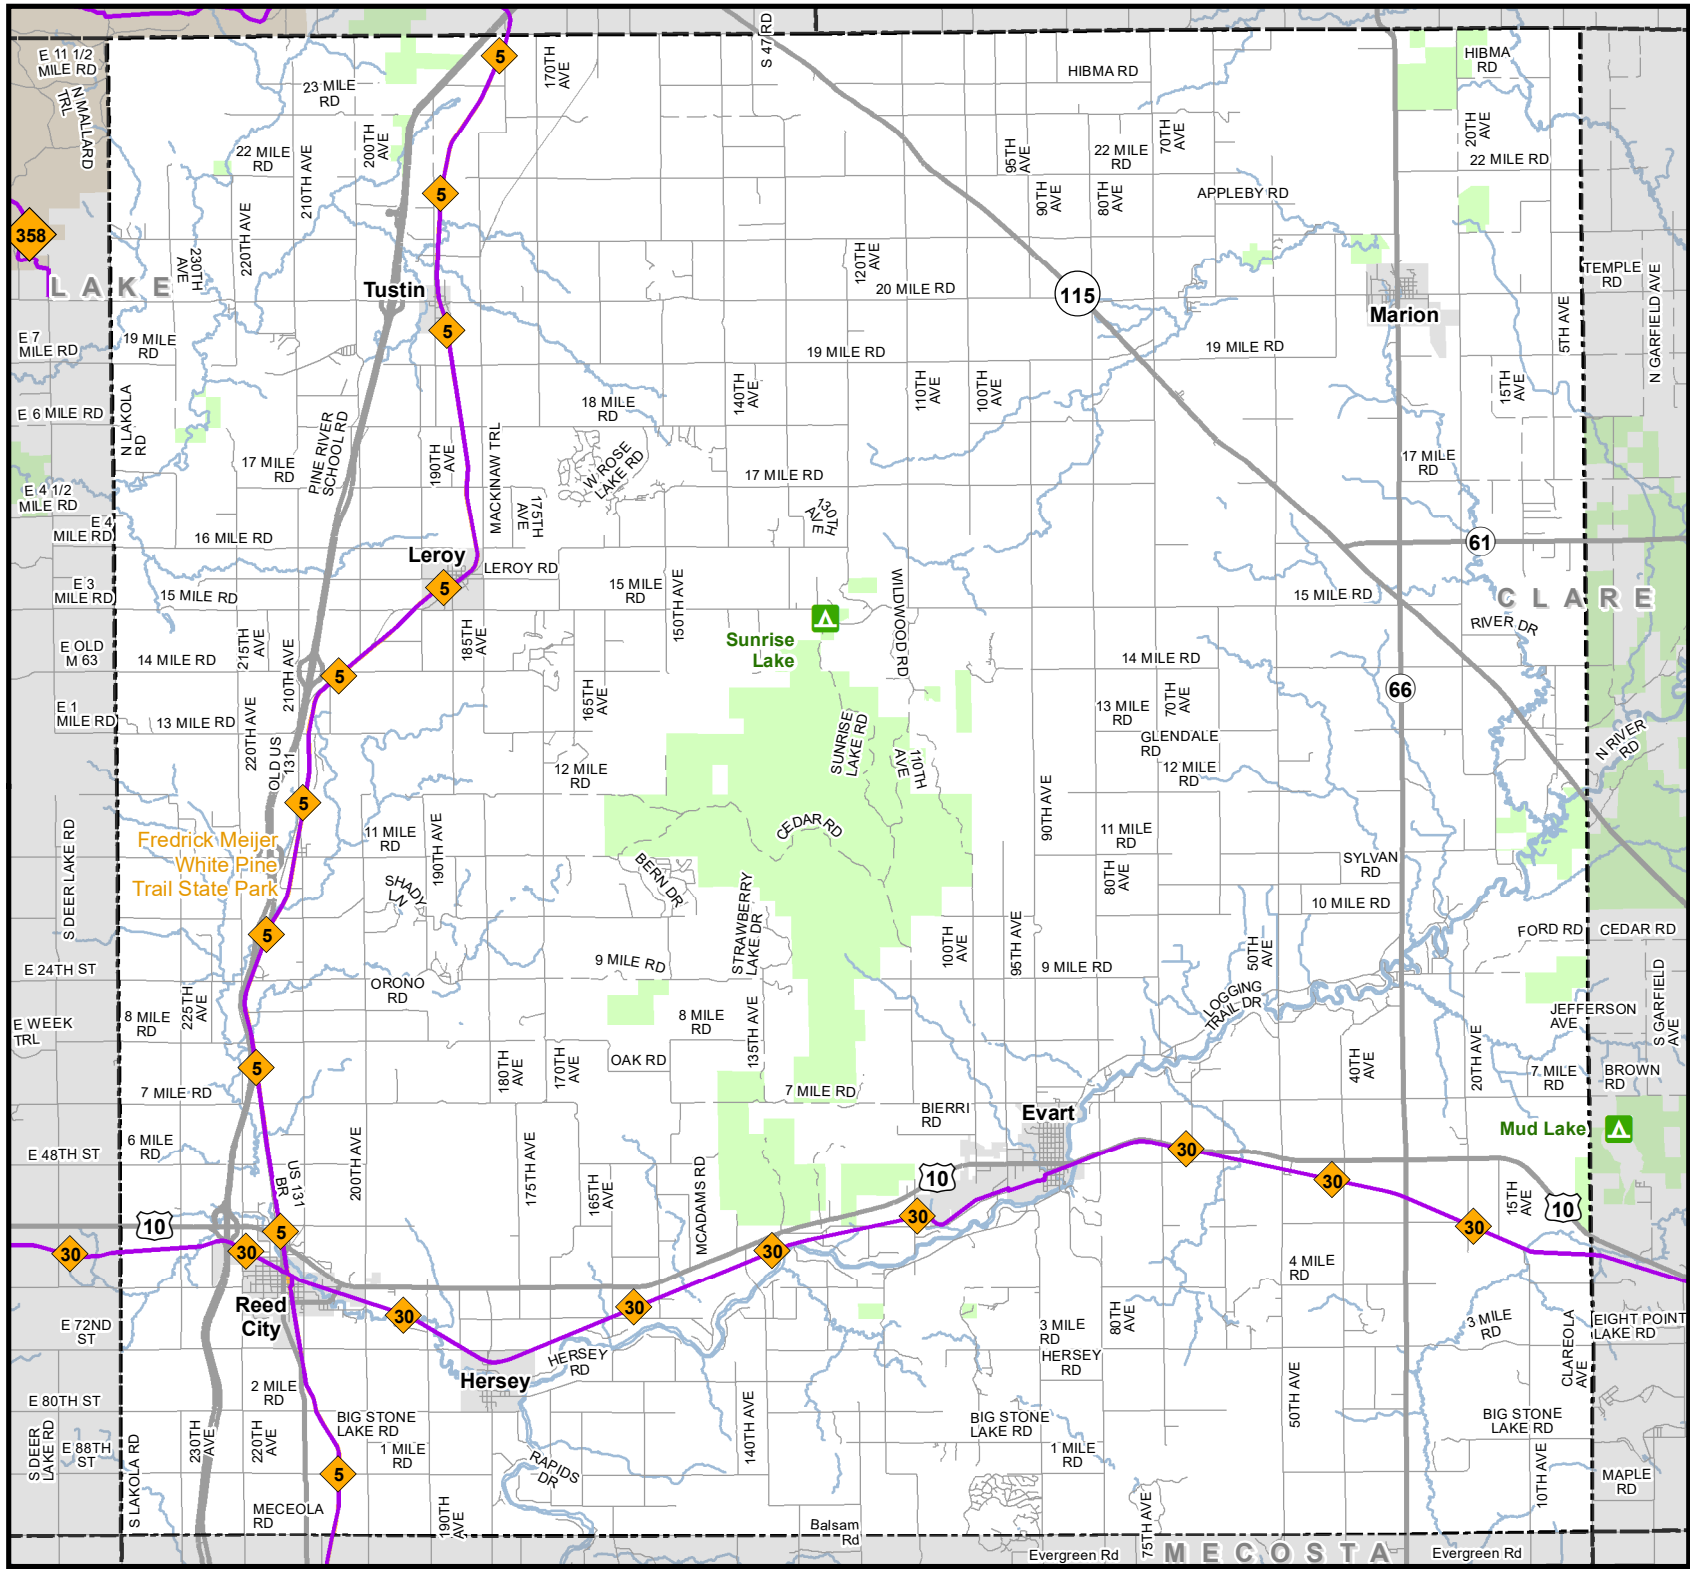

Michigan Department of Natural Resources Designated Snowmobile Trails

Osceola County
Updated: 10/23/2020

0 1 2 Miles

- State Forest Campground
- Designated Snowmobile Trails
- Highway
- Paved Road
- Gravel or Dirt Road
- State Park Boundary
- State Forest Land
- Federal Land
- City or Village
- County Boundary Outline

Parking lot information is currently unavailable.

Michigan.gov/Snowmobiling