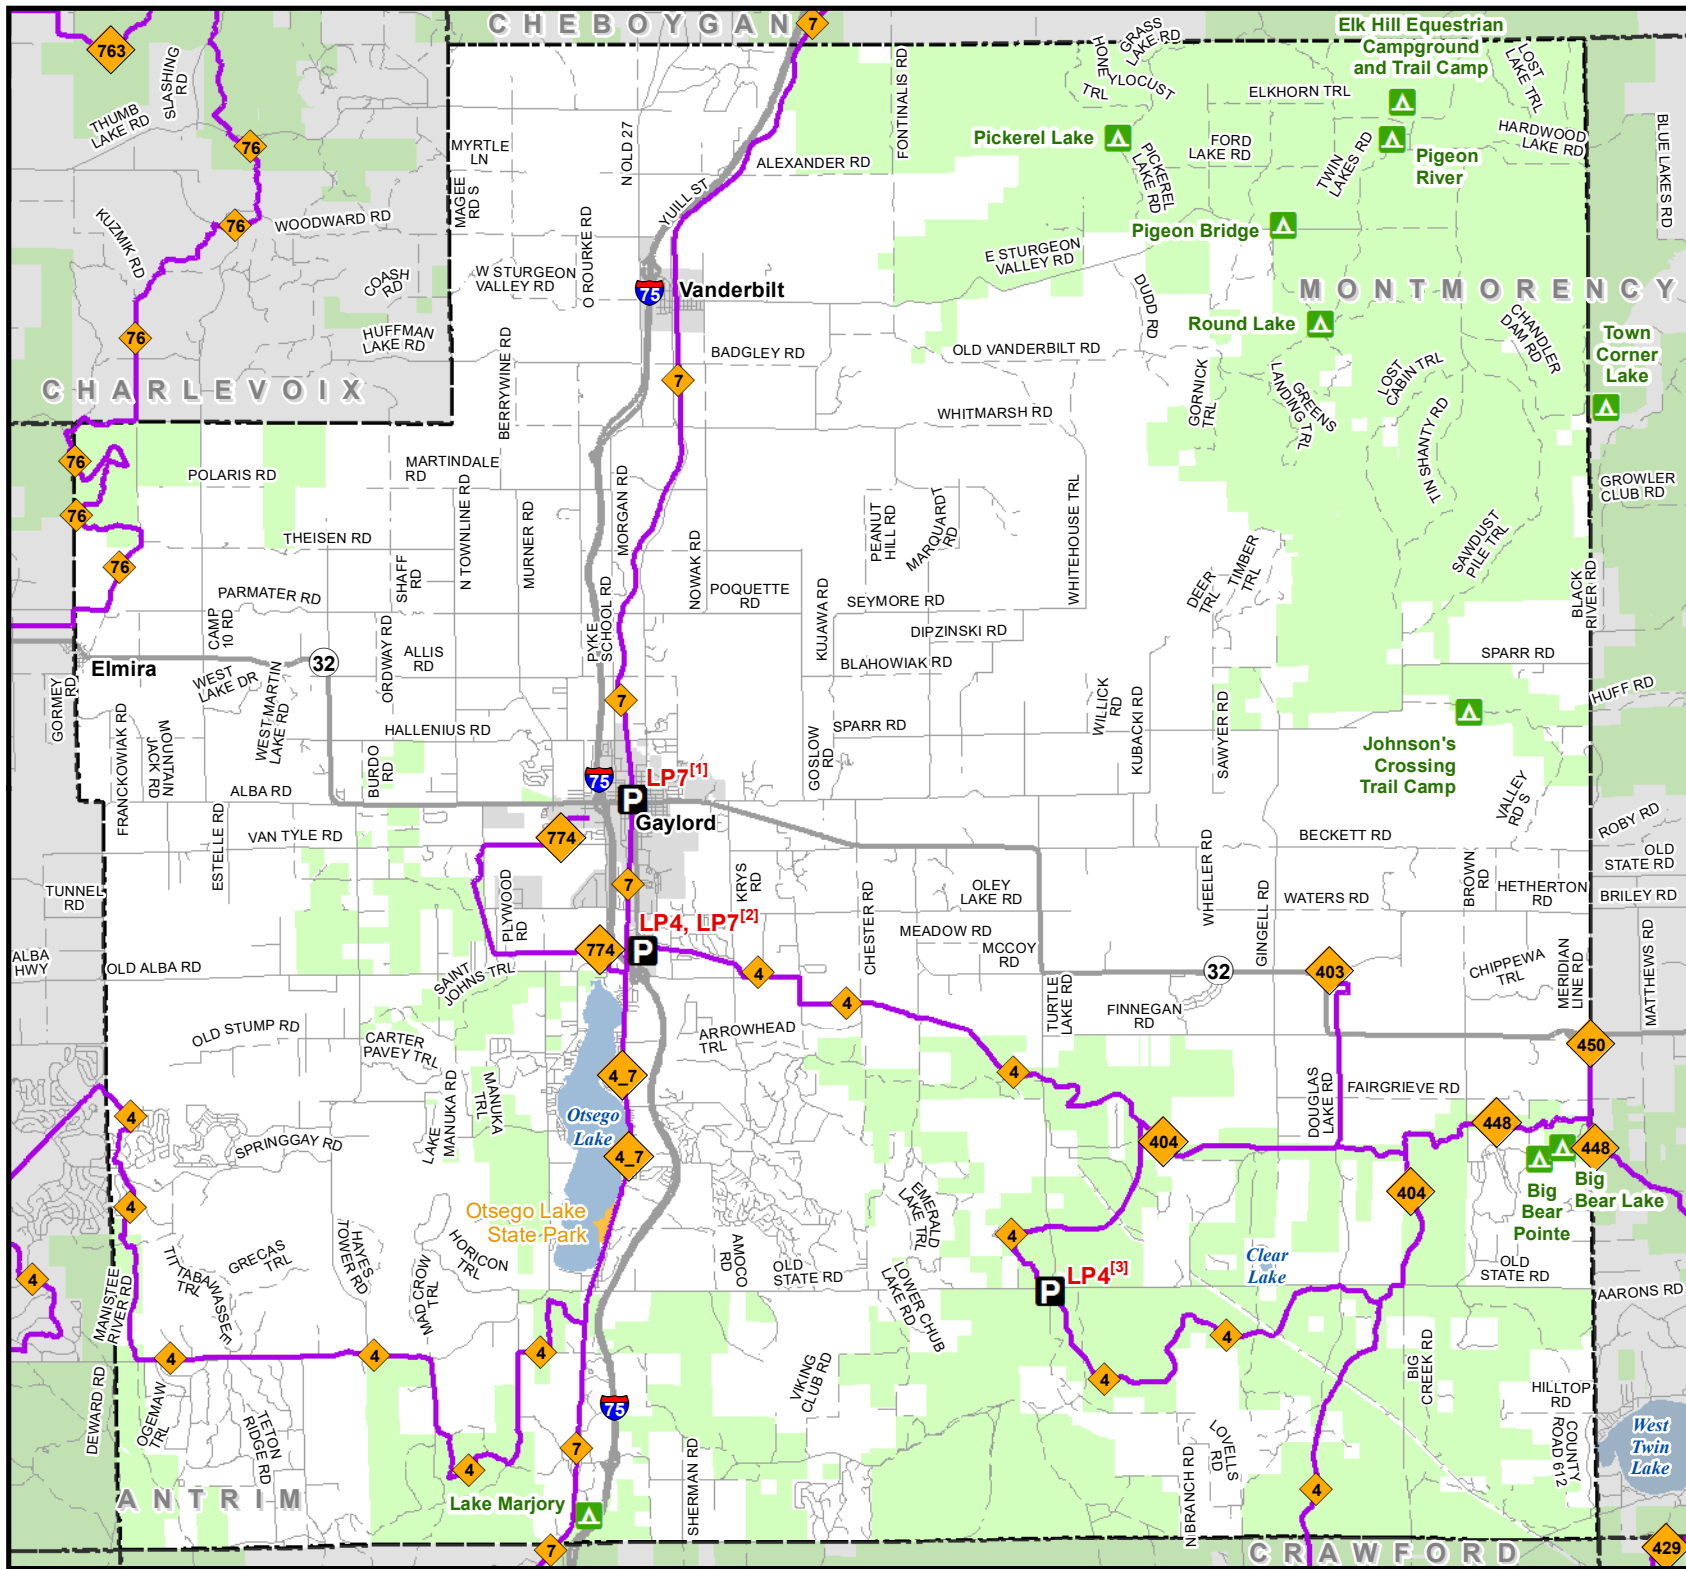

Designated Snowmobile Trails

Otsego County

Updated: 12/1/2021

0 1 2 Miles

- Parking lot
- State forest campground
- Designated snowmobile trails
- Highway
- Paved road
- Gravel or dirt road
- State park boundary
- State forest land
- Federal land
- Lakes and rivers
- City or village
- County boundary

Parking
LP4, LP7^[2] Eastside of South Otsego Ave at Int. with Acorn Rd

LP4^[3] SE of Int of Turtle Lake and Old State Rds

LP7^[2] M-32 just east of the trail and railroad tracks

RIDE RIGHT

Michigan.gov/Snowmobiling

West Twin Lake