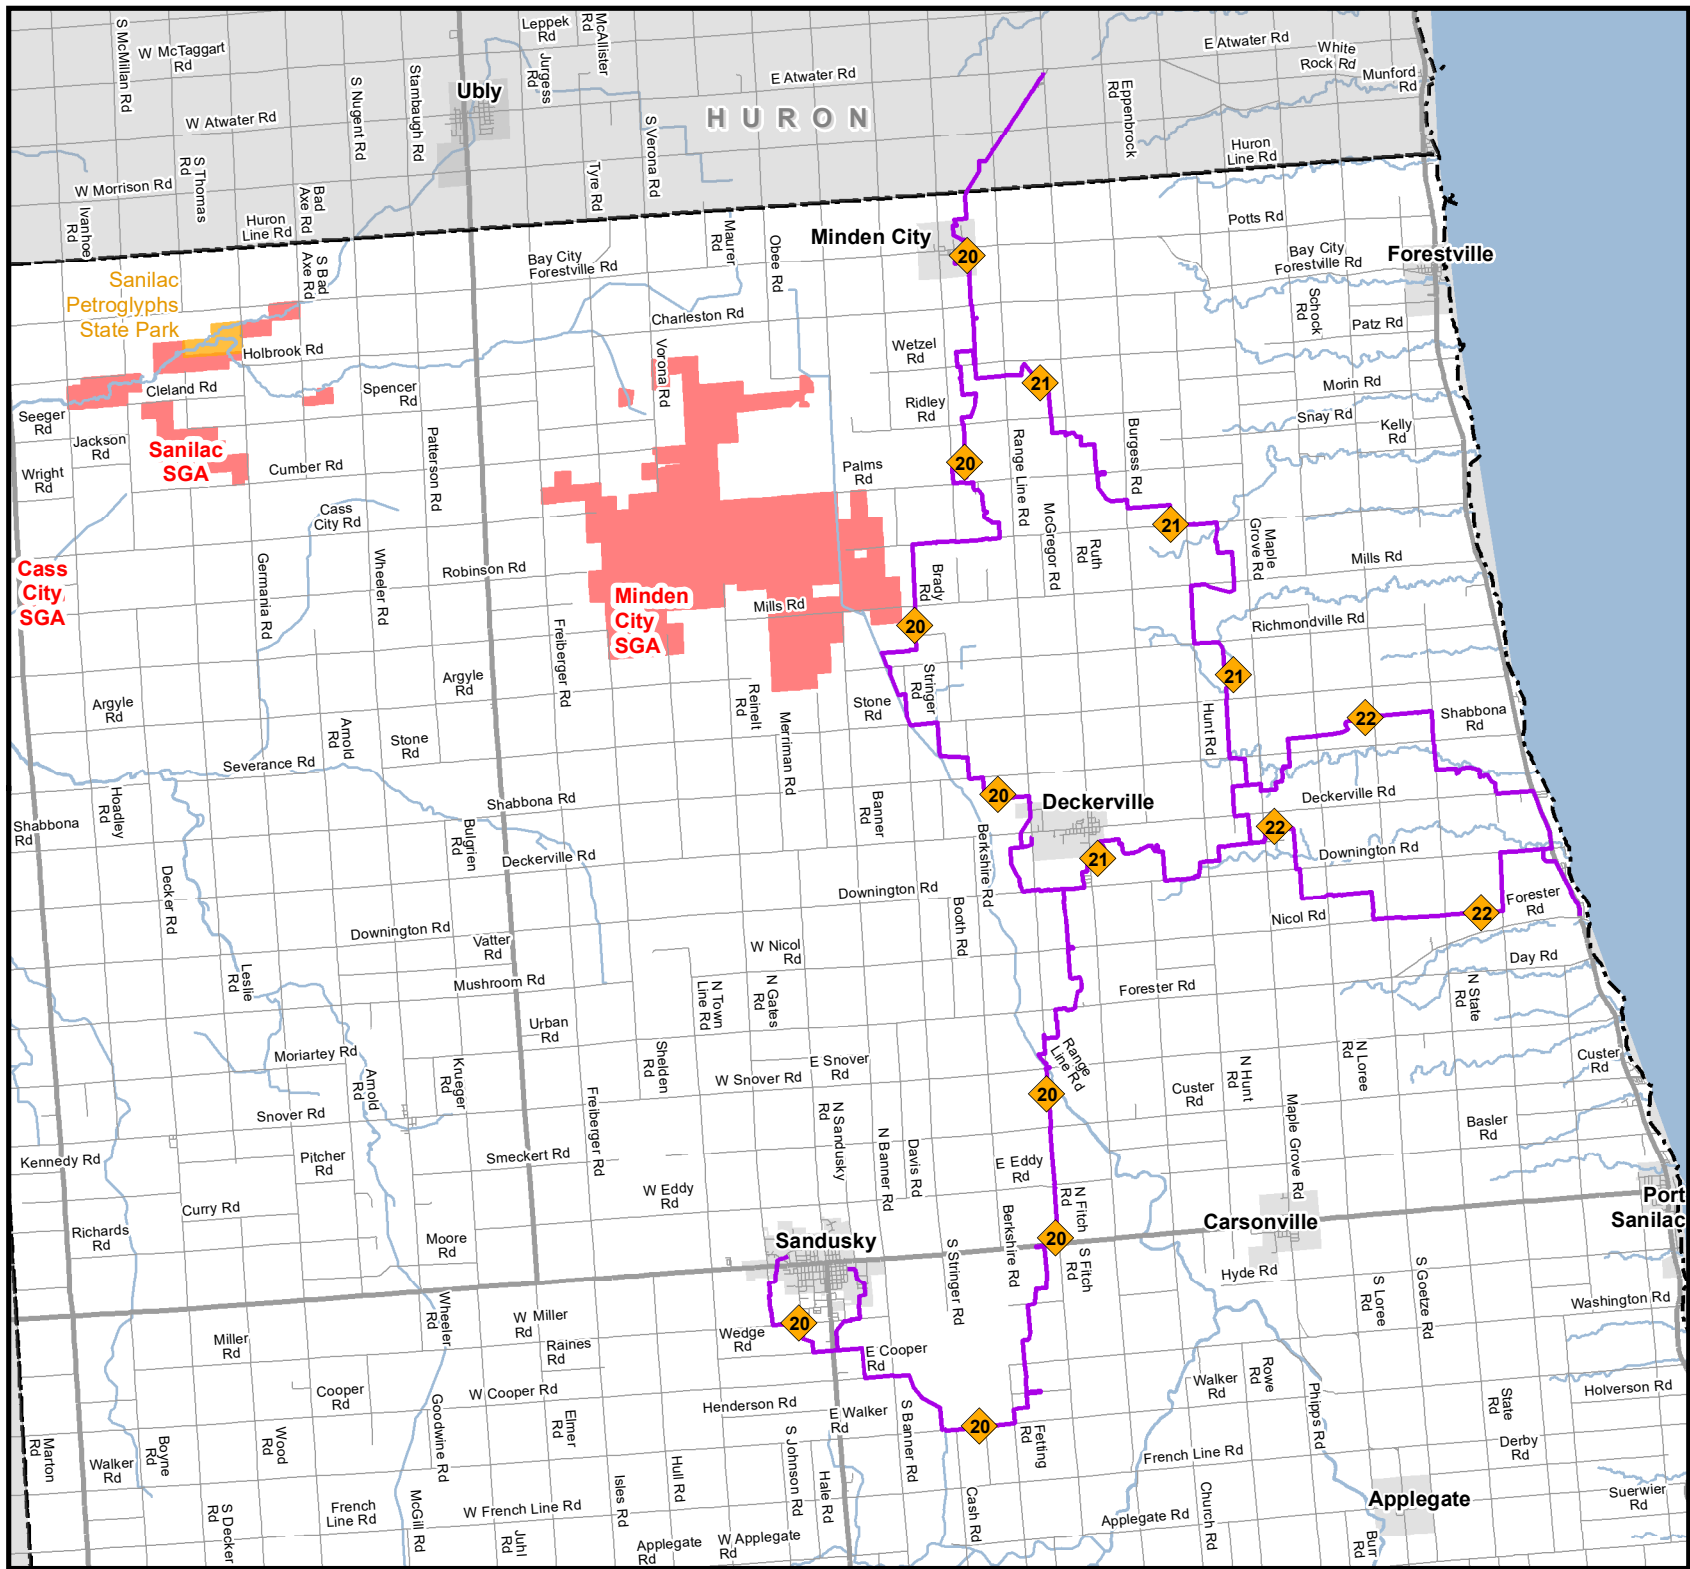

Michigan Department of Natural Resources Designated Snowmobile Trails

Sanilac County

Updated: 10/23/2020

0 1 2 Miles

- Designated Snowmobile Trails
- Highway
- Paved Road
- State Park Boundary
- State Game Area
- City or Village
- County Boundary Outline

Parking lot information is currently unavailable.

Michigan.gov/Snowmobiling