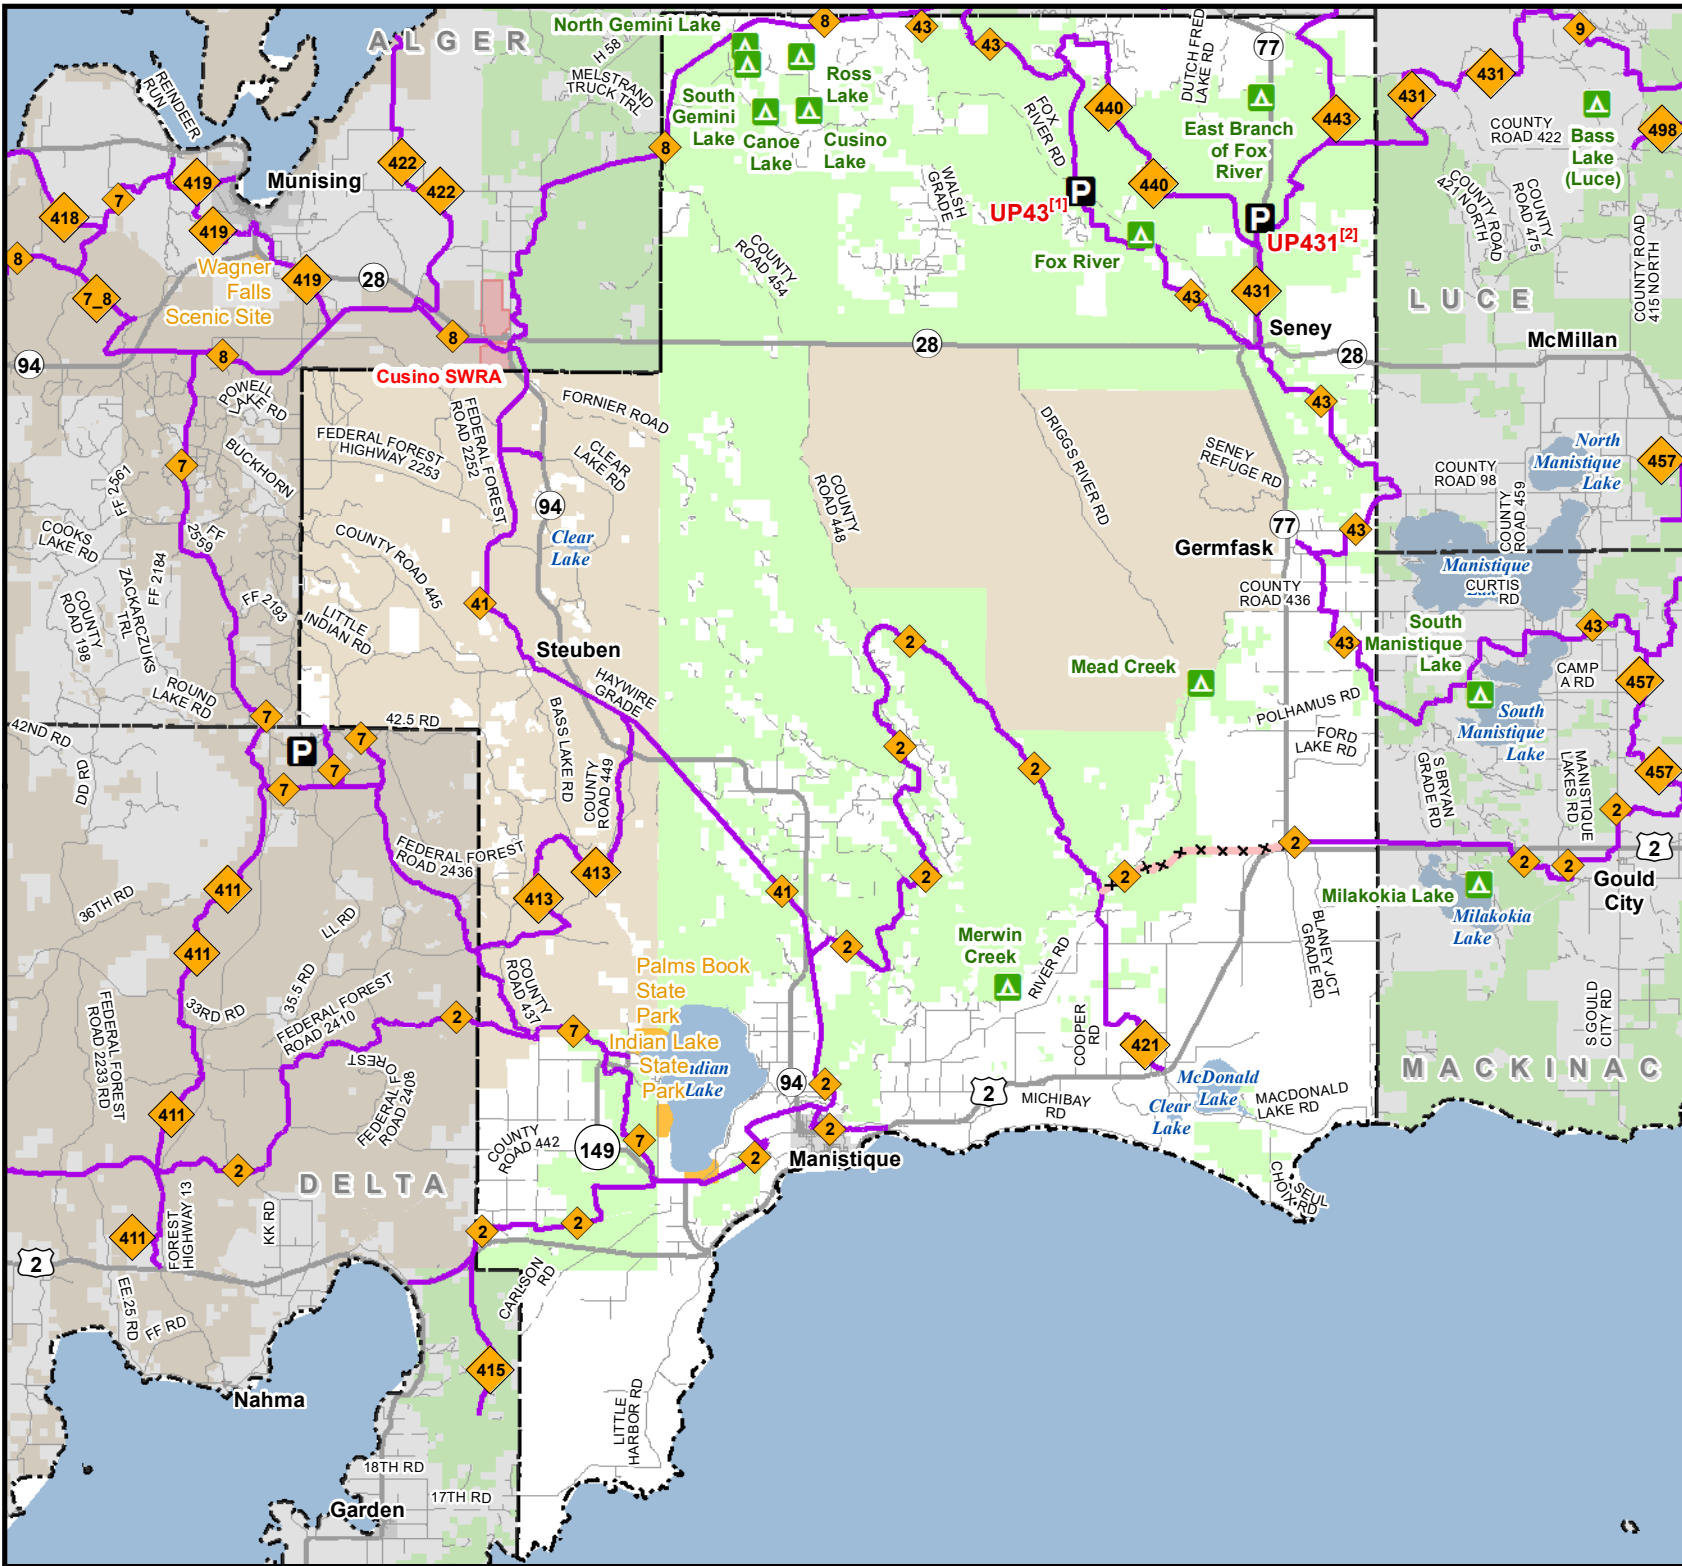

Designated Snowmobile Trails Schoolcraft County

Updated: 11/23/2021

0 1 2
Miles

- Parking lot
- State forest campground
- Temporarily closed trail
- Designated snowmobile trails
- Highway
- Paved road
- Gravel or dirt road
- State park boundary
- State forest land
- State game area
- Federal land
- Lakes and rivers
- City or village
- County boundary

Parking
UP43^[1] Southside Fox River Rd SE of Int with Wagner Taylor Dam Rd.
UP431^[2] Eastside M-77, North of Int with Reservoir Dam Rd

**RIDE
RIGHT**