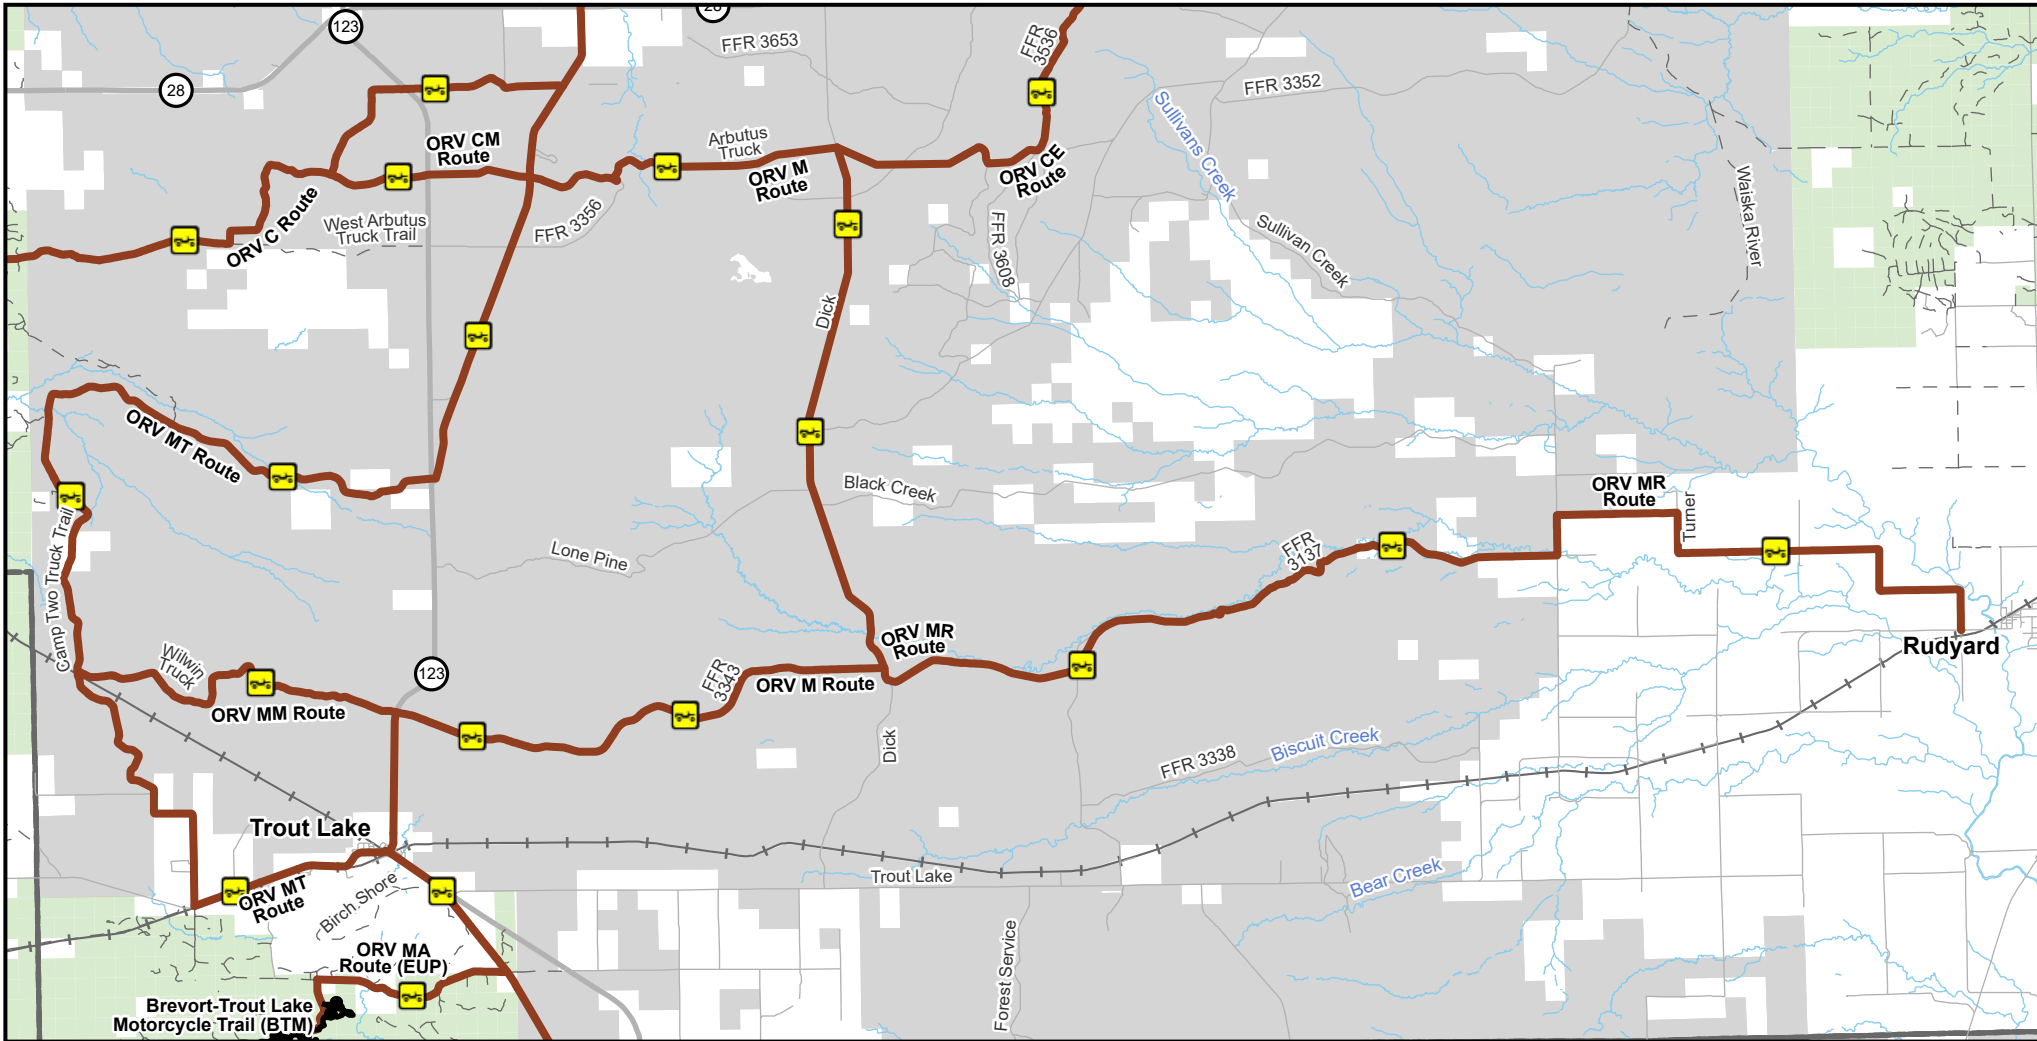

ORV MT, MM, MR Routes

Chippewa County

Advisory: Trails and Routes have two-way traffic.
Disclaimer: Trails shown on this map are an approximate representation of the trail system at the time of publication and may not reflect current ground conditions. Stay on signed trails only!

- ORV Routes
- DNR Motorcycle Trail 24 Inch Maximum Width
- ORV Route (72 Inch) ORVs of all sizes including off-road motorcycles. ORV license and trail permit required unless licensed by the Secretary of State.
- Highway
- Paved Road
- Gravel or Dirt Road
- Railroad
- DNR-managed land
- Federally-managed land
- County