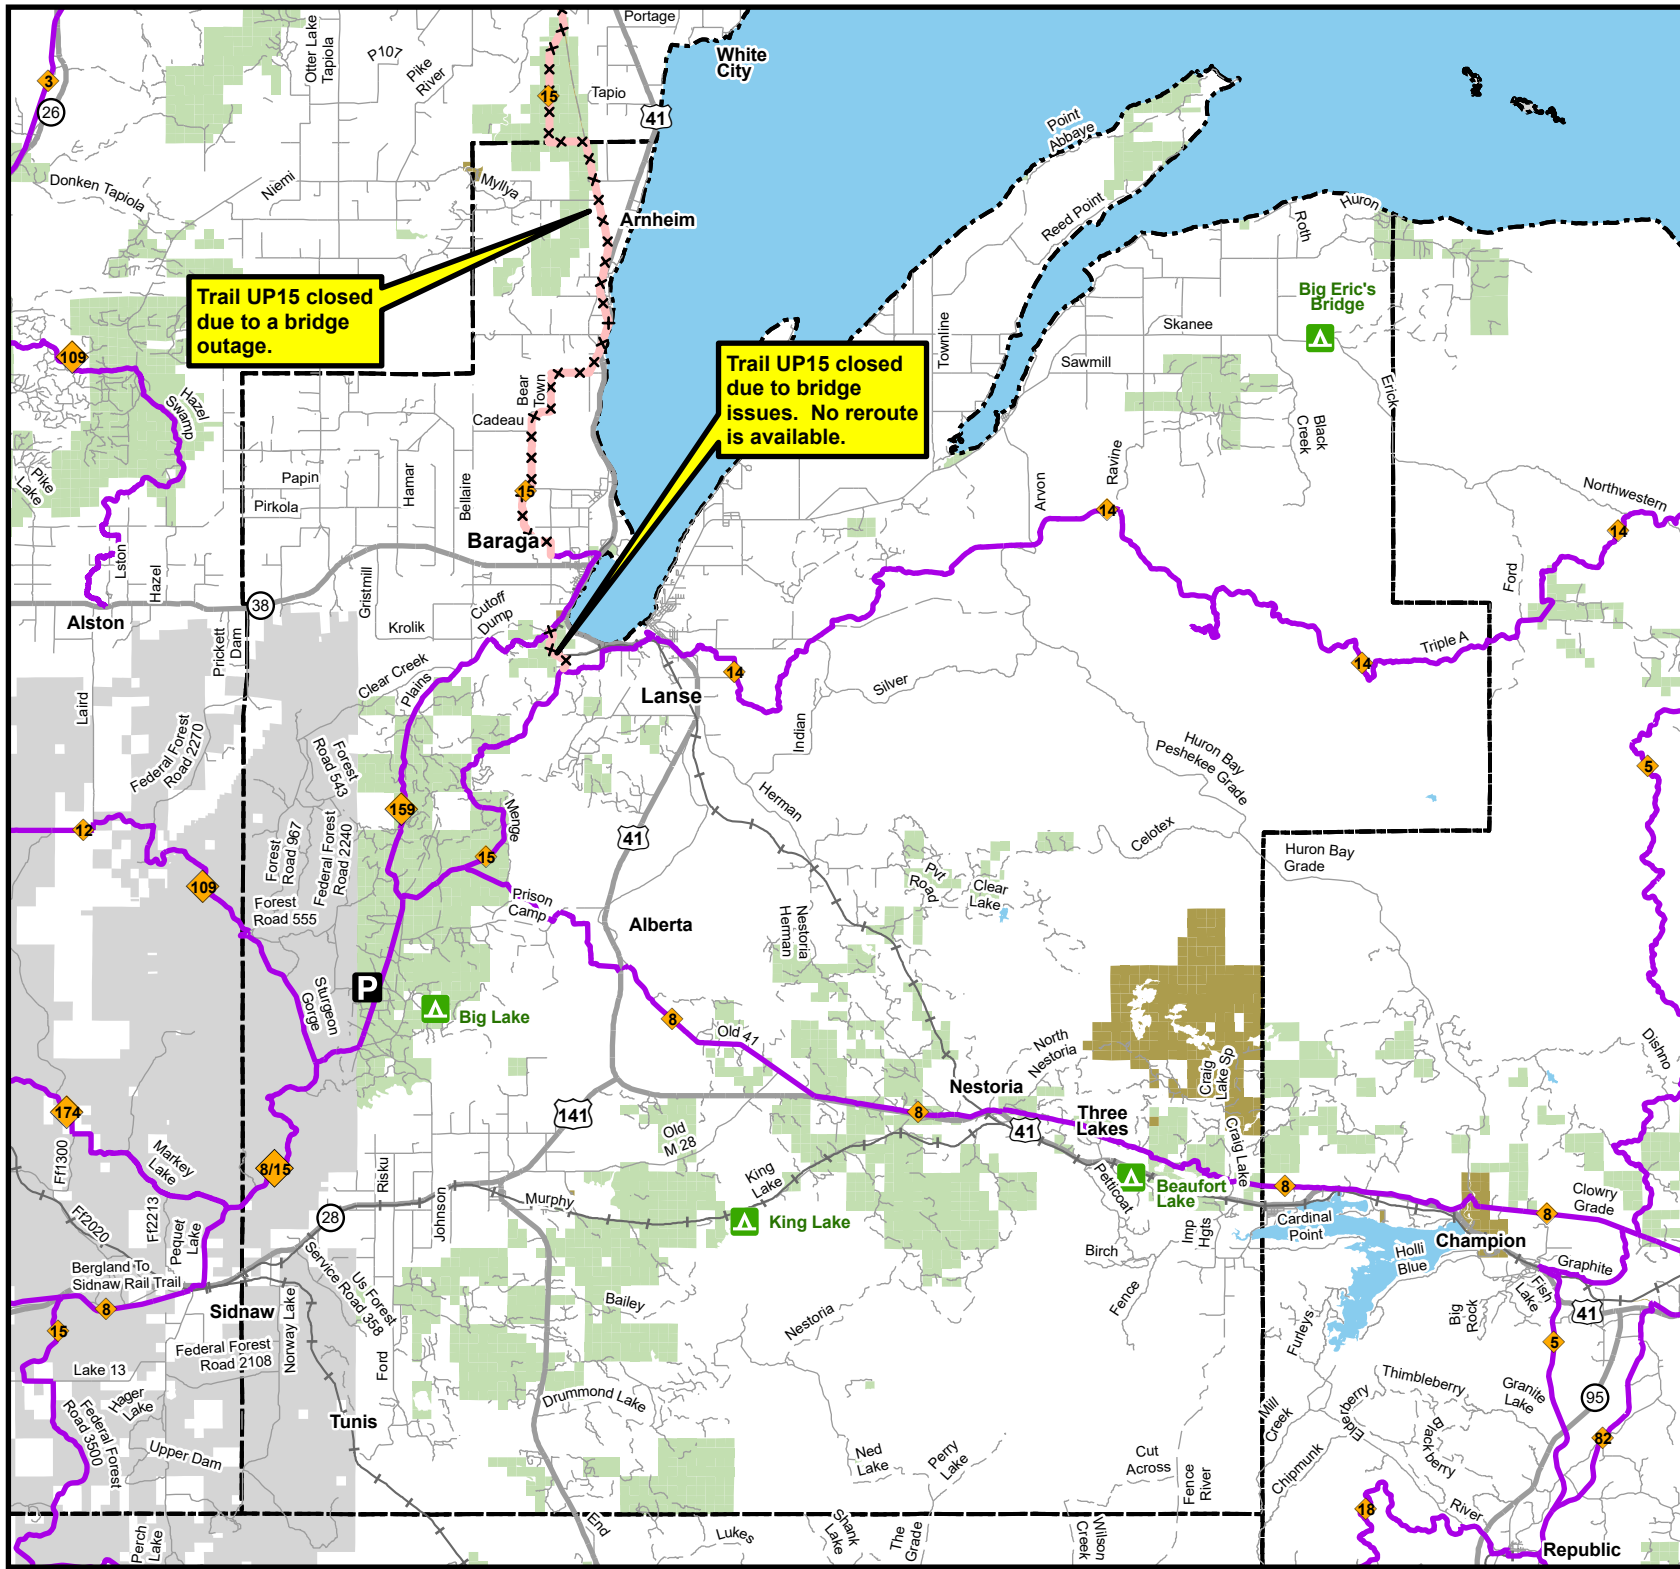

Michigan Department of Natural Resources
Snowmobile Trails
Baraga County

Updated: 02/14/2025

0 1 2
 Miles

- P** Parking lot
- State forest campground
- Temporarily closed trail
- Snowmobile trail
- Road Surface Type
- Highway
- Paved road
- Gravel or dirt road
- Railroad
- State forest land
- State park
- Federal land
- Lakes and rivers
- County boundary

Parking
 Parking lot information is currently unavailable.

RIDE RIGHT

Michigan.gov/Snowmobiling

Trail UP15 closed due to a bridge outage.

Trail UP15 closed due to bridge issues. No reroute is available.