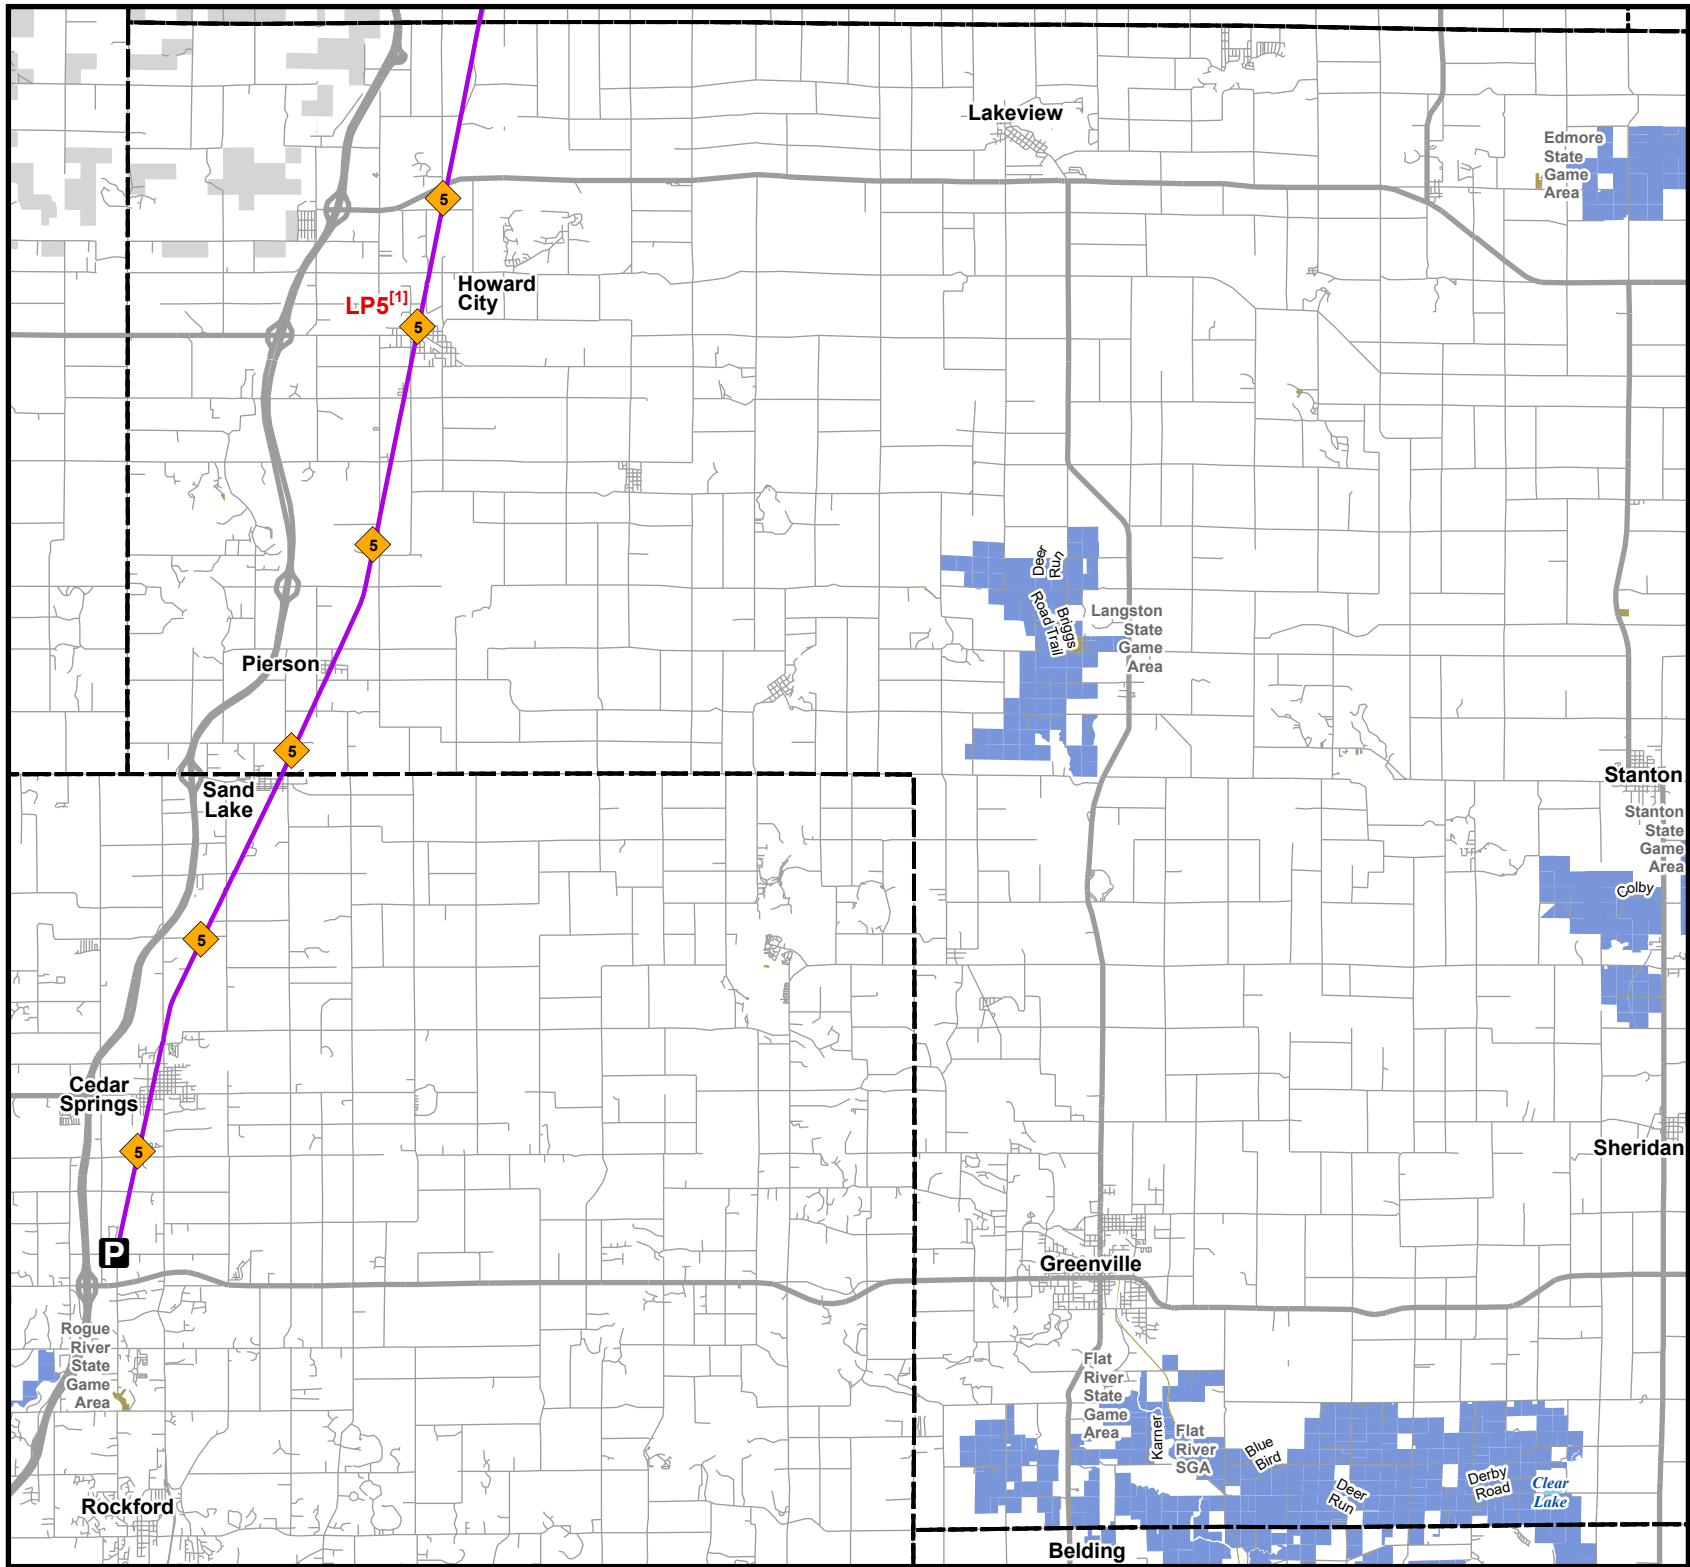

Snowmobile Trails Montcalm County

Updated: 01/12/2024

0 1 2 Miles

- Parking lot
- Snowmobile trail
- Highway
- Paved road
- Gravel or dirt road
- State park
- State wildlife land
- Federal land
- Lakes and rivers
- County

Parking
LP5⁽¹⁾ NE of Int of West Edgerton and North Cass Sts

Lakeview

Edmore State Game Area

LP5⁽¹⁾

Howard City

Pierson

Sand Lake

Cedar Springs

Rockford

Greenville

Belding

Stanton

Sheridan

Flat River State Game Area

Kramer

Flat River SGA

Blue Bird

Deer Run

Derby Road

Clear Lake

Deer Run
Pocahontas
Baldwin

Langston State Game Area

Colby

Stanton State Game Area